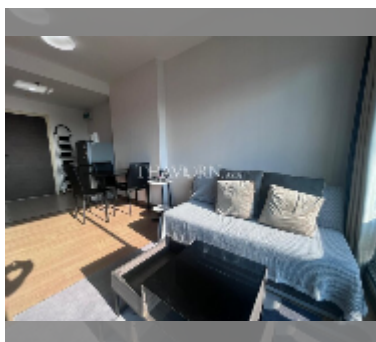

Condo for rent 1 bedroom 45 m² in Supalai Mare, Pattaya

฿ 15,000

UNIT PARAMETERS:

UID	FR-242993
type	1 bedroom
size	45m²
floor	16
view	partial sea view
per month	19,000 THB
year contract	15,000 THB / month
security deposit	2 months
quality	good
equipment: furniture, household appliances, kitchen appliances, air conditioner, internet, television, washing-machine, refrigerator	

PROJECT PARAMETERS:

district	Theprasit
buildings	1
floors	35
built in	2016
maintenance	฿ 16,200/year

FACILITIES:

General information: highrise, meters to beach: 600, minutes to beach: 8, open parking, multy-level parking, covered parking.

Swimming pool: swimming pool, kids pool, waterfall.

Chill zone: chill zone, garden.

Health zone: gym.

Other: lobby, CCTV, security, laundry.