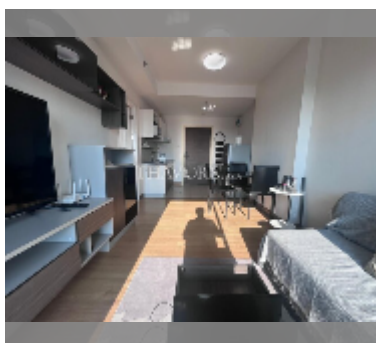

Condo for rent 1 bedroom 45 m² in Supalai Mare, Pattaya

฿ 15,000

UNIT PARAMETERS:

UID	FR-242993
type	1 bedroom
size	45m²
floor	16
view	partial sea view
per month	19,000 THB
year contract	15,000 THB / month
security deposit	2 months
quality	good
equipment: furniture, household appliances, kitchen appliances, air conditioner, internet, television, washing-machine, refrigerator	

PROJECT PARAMETERS:

district	Theprasit
buildings	1
floors	35
built in	2016
maintenance	฿ 16,200/year

FACILITIES:

General information: highrise, meters to beach: 600, minutes to beach: 8, open parking, multy-level parking, covered parking.

Swimming pool: swimming pool, kids pool, waterfall.

Chill zone: chill zone, garden.

Health zone: gym.

Other: lobby, CCTV, security, laundry.