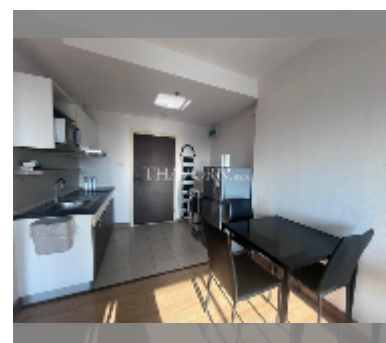

Condo for rent 1 bedroom 45 m² in Supalai Mare, Pattaya

฿ 15,000

UNIT PARAMETERS:

UID	FR-242993
type	1 bedroom
size	45m²
floor	16
view	partial sea view
per month	19,000 THB
year contract	15,000 THB / month
security deposit	2 months
quality	good
equipment: furniture, household appliances, kitchen appliances, air conditioner, internet, television, washing-machine, refrigerator	

PROJECT PARAMETERS:

district	Theprasit
buildings	1
floors	35
built in	2016
maintenance	฿ 16,200/year

FACILITIES:

General information: highrise, meters to beach: 600, minutes to beach: 8, open parking, multy-level parking, covered parking.

Swimming pool: swimming pool, kids pool, waterfall.

Chill zone: chill zone, garden.

Health zone: gym.

Other: lobby, CCTV, security, laundry.