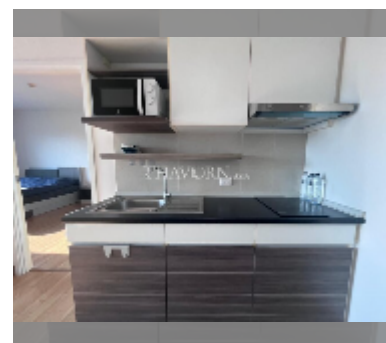

Condo for rent 1 bedroom 45 m² in Supalai Mare, Pattaya

฿ 15,000

UNIT PARAMETERS:

UID	FR-242993
type	1 bedroom
size	45m²
floor	16
view	partial sea view
per month	19,000 THB
year contract	15,000 THB / month
security deposit	2 months
quality	good
equipment: furniture, household appliances, kitchen appliances, air conditioner, internet, television, washing-machine, refrigerator	

PROJECT PARAMETERS:

district	Theprasit
buildings	1
floors	35
built in	2016
maintenance	฿ 16,200/year

FACILITIES:

General information: highrise, meters to beach: 600, minutes to beach: 8, open parking, multy-level parking, covered parking.

Swimming pool: swimming pool, kids pool, waterfall.

Chill zone: chill zone, garden.

Health zone: gym.

Other: lobby, CCTV, security, laundry.