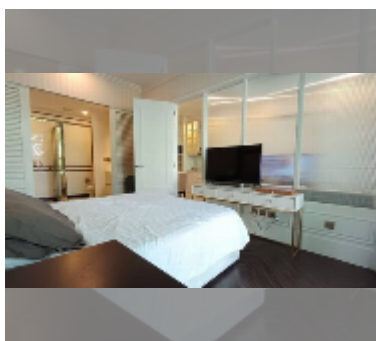

Condo for rent 1 bedroom 57 m² in Grand Florida Beachfront Condo Resort Pattaya, Pattaya

฿ 35,000

UNIT PARAMETERS:

UID	FR-242940
type	1 bedroom
size	57m²
floor	1
view	pool view
per month	35,000 THB
security deposit	1 month
quality	good
equipment: furniture, household appliances, kitchen appliances, air conditioner, television, washing-machine, refrigerator	

PROJECT PARAMETERS:

district	Na Jomtien
buildings	8
floors	7
built in	2020
maintenance	฿ 41,040/year

FACILITIES:

General information: resort, beach front, underground parking, open parking.

Swimming pool: swimming pool, kids pool, water slides, waterfall, jacuzzi, sunbathing area.

Chill zone: chill zone, garden, barbeque areas.

Health zone: gym, sauna, steam.

Other: reception, lobby, clubhouse, games room, kids playgarden, CCTV, security, minimart.