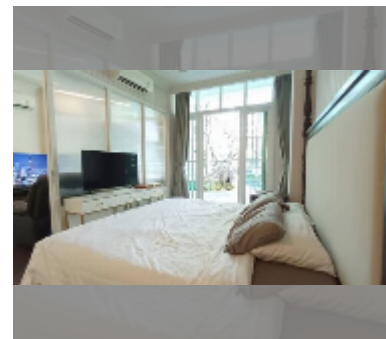

Condo for rent 1 bedroom 57 m² in Grand Florida Beachfront Condo Resort Pattaya, Pattaya

฿ 30,000

UNIT PARAMETERS:

UID	FR-242940
type	1 bedroom
size	57m ²
floor	1
view	pool view
per month	30,000 THB
security deposit	1 month
quality	good

Health zone: gym, sauna, steam.

Other: reception, lobby, clubhouse, games room, kids playgarden, CCTV, security, minimart.

details