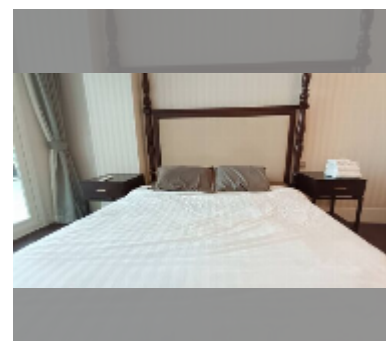

## Condo for rent 1 bedroom 57 m<sup>2</sup> in Grand Florida Beachfront Condo Resort Pattaya, Pattaya

#### UNIT PARAMETERS:

UID	FR-242940
type	1 bedroom
size	57m <sup>2</sup>
floor	1
view	pool view
per month	35,000 THB
security deposit	1 month
quality	good
equipment: furniture, household appliances, kitchen appliances, air conditioner, television, washing-machine, refrigerator	