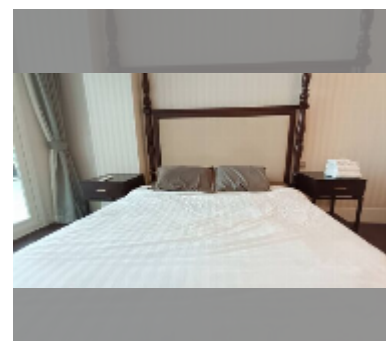

Condo for rent 1 bedroom 57 m² in Grand Florida Beachfront Condo Resort Pattaya, Pattaya

฿ 35,000

UNIT PARAMETERS:

UID	FR-242940
type	1 bedroom
size	57m²
floor	1
view	pool view
per month	35,000 THB
security deposit	1 month
quality	good
equipment: furniture, household appliances, kitchen appliances, air conditioner, television, washing-machine, refrigerator	

PROJECT PARAMETERS:

district	Na Jomtien
buildings	8
floors	7
built in	2020
maintenance	฿ 41,040/year

FACILITIES:

General information: resort, beach front, underground parking, open parking.

Swimming pool: swimming pool, kids pool, water slides, waterfall, jacuzzi, sunbathing area.

Chill zone: chill zone, garden, barbeque areas.

Health zone: gym, sauna, steam.

Other: reception, lobby, clubhouse, games room, kids playgarden, CCTV, security, minimart.