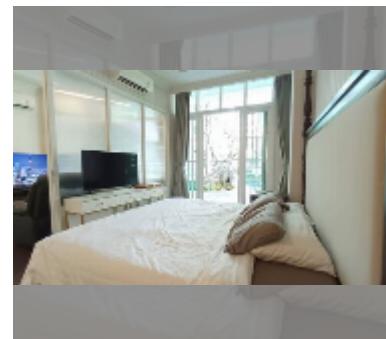

## Condo for rent 1 bedroom 57 m<sup>2</sup> in Grand Florida Beachfront Condo Resort Pattaya, Pattaya

#### UNIT PARAMETERS:

UID	FR-242940
type	1 bedroom
size	57m <sup>2</sup>
floor	1
view	pool view
per month	35,000 THB
security deposit	1 month
quality	good
equipment: furniture, household appliances, kitchen appliances, air conditioner, television, washing-machine, refrigerator	