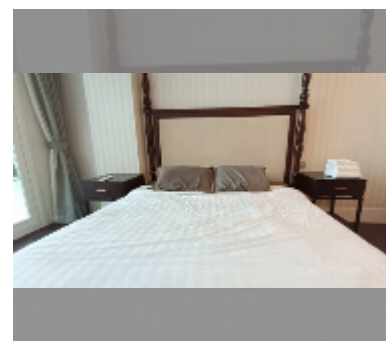

Condo for rent 1 bedroom 57 m² in Grand Florida Beachfront Condo Resort Pattaya, Pattaya

฿ 30,000

UNIT PARAMETERS:

UID	FR-242940
type	1 bedroom
size	57m²
floor	1
view	pool view
per month	30,000 THB
security deposit	1 month
quality	good

equipment: furniture, household appliances, kitchen appliances, air conditioner, television, washing-machine, refrigerator

PROJECT PARAMETERS:

district	Na Jomtien
buildings	8
floors	7
built in	2020
maintenance	฿ 41,040/year

FACILITIES:

General information: resort, beach front, underground parking, open parking.

Swimming pool: swimming pool, kids pool, water slides, waterfall, jacuzzi, sunbathing area.

Chill zone: chill zone, garden, barbeque areas.

Health zone: gym, sauna, steam.

Other: reception, lobby, clubhouse, games room, kids playgarden, CCTV, security, minimart.