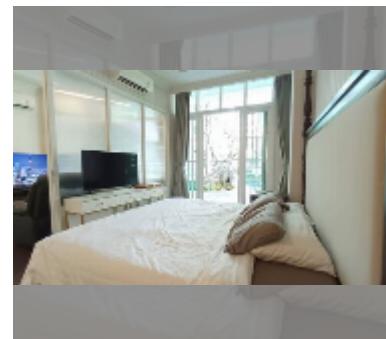

Condo for rent 1 bedroom 57 m² in Grand Florida Beachfront Condo Resort Pattaya, Pattaya

฿ 35,000

UNIT PARAMETERS:

UID	FR-242940
type	1 bedroom
size	57m²
floor	1
view	pool view
per month	35,000 THB
security deposit	1 month
quality	good
equipment: furniture, household appliances, kitchen appliances, air conditioner, television, washing-machine, refrigerator	

PROJECT PARAMETERS:

district	Na Jomtien
buildings	8
floors	7
built in	2020
maintenance	฿ 41,040/year

FACILITIES:

General information: resort, beach front, underground parking, open parking.

Swimming pool: swimming pool, kids pool, water slides, waterfall, jacuzzi, sunbathing area.

Chill zone: chill zone, garden, barbeque areas.

Health zone: gym, sauna, steam.

Other: reception, lobby, clubhouse, games room, kids playgarden, CCTV, security, minimart.