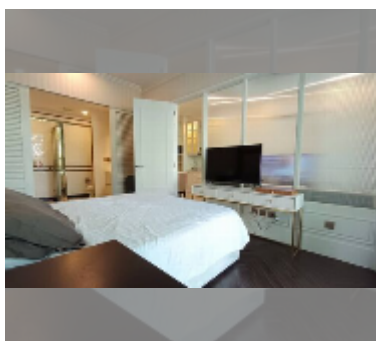

Condo for rent 1 bedroom 57 m² in Grand Florida Beachfront Condo Resort Pattaya, Pattaya

฿ 30,000

UNIT PARAMETERS:

UID	FR-242940
type	1 bedroom
size	57m ²
floor	1
view	pool view
per month	30,000 THB
security deposit	1 month
quality	good

equipment: furniture, household appliances, kitchen appliances, air conditioner, television, washing-machine, refrigerator

PROJECT PARAMETERS:

district	Na Jomtien
buildings	8
floors	7
built in	2020
maintenance	฿ 41,040/year

Health zone: gym, sauna, steam.

Other: reception, lobby, clubhouse, games room, kids playgarden, CCTV, security, minimart.

details