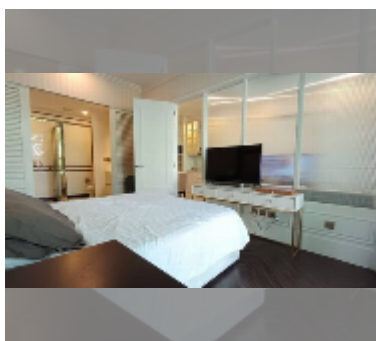

## Condo for rent 1 bedroom 57 m<sup>2</sup> in Grand Florida Beachfront Condo Resort Pattaya, Pattaya

#### UNIT PARAMETERS:

UID	FR-242940
type	1 bedroom
size	57m <sup>2</sup>
floor	1
view	pool view
per month	35,000 THB
security deposit	1 month
quality	good
equipment: furniture, household appliances, kitchen appliances, air conditioner, television, washing-machine, refrigerator	