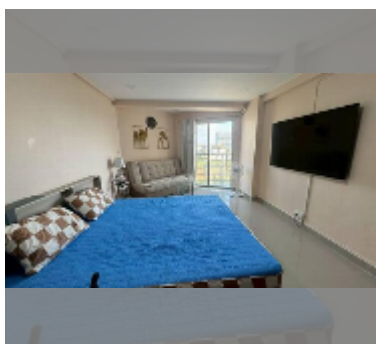

Condo for rent studio 35 m² in Jomtien beach condominium, Pattaya

฿ 9,000

UNIT PARAMETERS:

UID	FR-242937
type	studio
size	35m²
floor	6
view	sea view
year contract	9,000 THB / month
security deposit	2 months
quality	excellent
equipment: furniture, household appliances, kitchen appliances, air conditioner, television, washing-machine, refrigerator	

PROJECT PARAMETERS:

district	Jomtien
buildings	5
floors	18
built in	1993

FACILITIES:

General information: highrise, open parking.

Swimming pool: swimming pool.

Chill zone: chill zone.

Health zone: gym.

Other: CCTV, security, minimart.