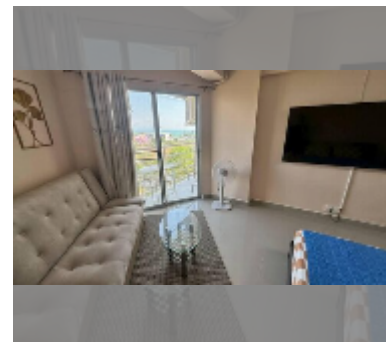

Condo for rent studio 35 m² in Jomtien beach condominium, Pattaya

฿ 9,000

UNIT PARAMETERS:

UID	FR-242937
type	studio
size	35m²
floor	6
view	sea view
year contract	9,000 THB / month
security deposit	2 months
quality	excellent
equipment: furniture, household appliances, kitchen appliances, air conditioner, television, washing-machine, refrigerator	

PROJECT PARAMETERS:

district	Jomtien
buildings	5
floors	18
built in	1993

FACILITIES:

General information: highrise, open parking.

Swimming pool: swimming pool.

Chill zone: chill zone.

Health zone: gym.

Other: CCTV, security, minimart.