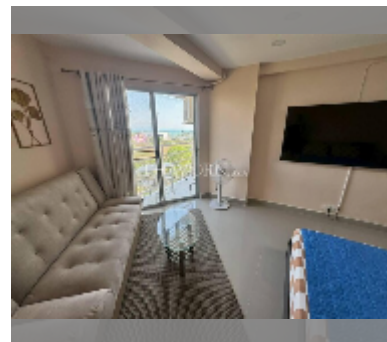

Condo for rent studio 35 m² in Jomtien beach condominium, Pattaya

฿ 9,000

UNIT PARAMETERS:

UID	FR-242937
type	studio
size	35m²
floor	6
view	sea view
year contract	9,000 THB / month
security deposit	2 months
quality	excellent
equipment: furniture, household appliances, kitchen appliances, air conditioner, television, washing-machine, refrigerator	

PROJECT PARAMETERS:

district	Jomtien
buildings	5
floors	18
built in	1993

FACILITIES:

General information: highrise, open parking.

Swimming pool: swimming pool.

Chill zone: chill zone.

Health zone: gym.

Other: CCTV, security, minimart.