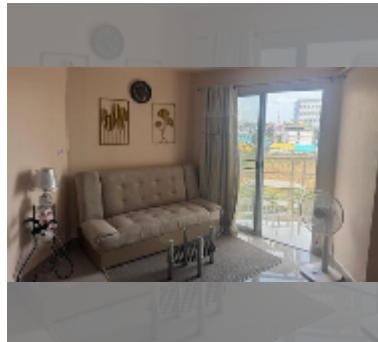

公寓 for rent 一室公寓 35 平方米 在 Jomtien beach condominium, Pattaya

฿ 9,000

UNIT PARAMETERS:

UID	FR-242937
类型	一室公寓
面积	35平方米
楼层	6
风景	海景
年合同	9,000 THB / month
security deposit	2 months
quality	excellent
equipment: furniture, household appliances, kitchen appliances, air conditioner, television, washing-machine, refrigerator	

PROJECT PARAMETERS:

地区	乔木提恩
楼房	5
楼层	18
交付年份	1993

FACILITIES:

一般信息: 高楼, 室外停车场.

游泳池: 游泳池.

寒冷地带: 寒冷地带.

卫生区: 健身房.

其他: 中央电视台, 安全, 迷你超市.