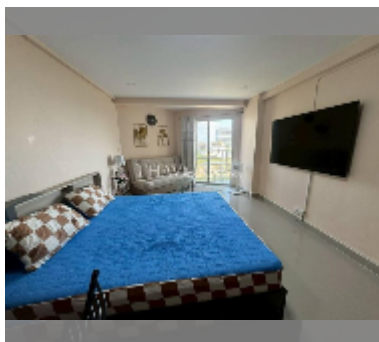

Condo for rent studio 35 m² in Jomtien beach condominium, Pattaya

฿ 9,000

UNIT PARAMETERS:

UID	FR-242937
type	studio
size	35m²
floor	6
view	sea view
year contract	9,000 THB / month
security deposit	2 months
quality	excellent
equipment: furniture, household appliances, kitchen appliances, air conditioner, television, washing-machine, refrigerator	

PROJECT PARAMETERS:

district	Jomtien
buildings	5
floors	18
built in	1993

FACILITIES:

General information: highrise, open parking.

Swimming pool: swimming pool.

Chill zone: chill zone.

Health zone: gym.

Other: CCTV, security, minimart.