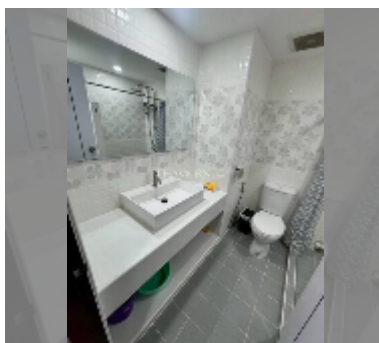

Condo for rent studio 35 m² in Jomtien beach condominium, Pattaya

฿ 9,000

UNIT PARAMETERS:

UID	FR-242937
type	studio
size	35m²
floor	6
view	sea view
year contract	9,000 THB / month
security deposit	2 months
quality	excellent
equipment: furniture, household appliances, kitchen appliances, air conditioner, television, washing-machine, refrigerator	

PROJECT PARAMETERS:

district	Jomtien
buildings	5
floors	18
built in	1993

FACILITIES:

General information: highrise, open parking.

Swimming pool: swimming pool.

Chill zone: chill zone.

Health zone: gym.

Other: CCTV, security, minimart.