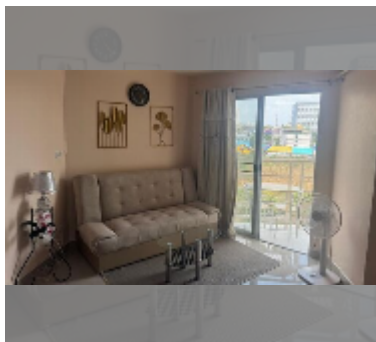

Condo for rent studio 35 m² in Jomtien beach condominium, Pattaya

฿ 9,000

UNIT PARAMETERS:

UID	FR-242937
type	studio
size	35m²
floor	6
view	sea view
year contract	9,000 THB / month
security deposit	2 months
quality	excellent
equipment: furniture, household appliances, kitchen appliances, air conditioner, television, washing-machine, refrigerator	

PROJECT PARAMETERS:

district	Jomtien
buildings	5
floors	18
built in	1993

FACILITIES:

General information: highrise, open parking.

Swimming pool: swimming pool.

Chill zone: chill zone.

Health zone: gym.

Other: CCTV, security, minimart.