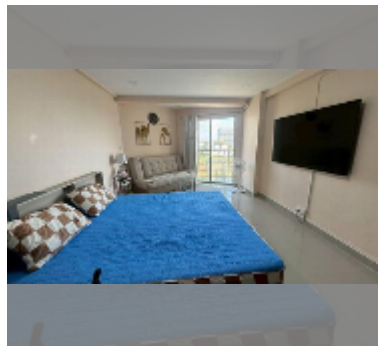

公寓 for rent 一室公寓 35 平方米 在 Jomtien beach condominium, Pattaya

฿ 9,000

UNIT PARAMETERS:

UID	FR-242937
类型	一室公寓
面积	35平方米
楼层	6
风景	海景
年合同	9,000 THB / month
security deposit	2 months
quality	excellent
equipment: furniture, household appliances, kitchen appliances, air conditioner, television, washing-machine, refrigerator	

PROJECT PARAMETERS:

地区	乔木提恩
楼房	5
楼层	18
交付年份	1993

FACILITIES:

一般信息: 高楼, 室外停车场.

游泳池: 游泳池.

寒冷地带: 寒冷地带.

卫生区: 健身房.

其他: 中央电视台, 安全, 迷你超市.