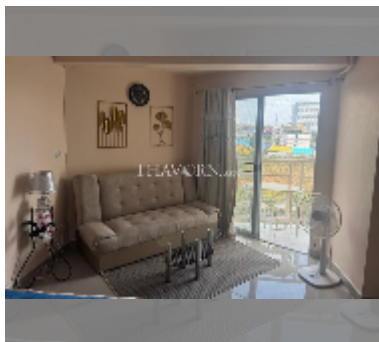

Condo for rent studio 35 m² in Jomtien beach condominium, Pattaya

฿ 9,000

UNIT PARAMETERS:

UID	FR-242937
type	studio
size	35m²
floor	6
view	sea view
year contract	9,000 THB / month
security deposit	2 months
quality	excellent
equipment: furniture, household appliances, kitchen appliances, air conditioner, television, washing-machine, refrigerator	

PROJECT PARAMETERS:

district	Jomtien
buildings	5
floors	18
built in	1993

FACILITIES:

General information: highrise, open parking.

Swimming pool: swimming pool.

Chill zone: chill zone.

Health zone: gym.

Other: CCTV, security, minimart.