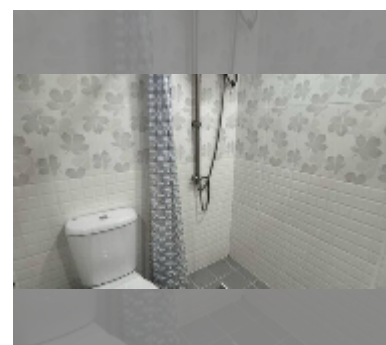

Condo for rent studio 35 m² in Jomtien beach condominium, Pattaya

฿ 9,000

UNIT PARAMETERS:

UID	FR-242937
type	studio
size	35m²
floor	6
view	sea view
year contract	9,000 THB / month
security deposit	2 months
quality	excellent
equipment: furniture, household appliances, kitchen appliances, air conditioner, television, washing-machine, refrigerator	

PROJECT PARAMETERS:

district	Jomtien
buildings	5
floors	18
built in	1993

FACILITIES:

General information: highrise, open parking.

Swimming pool: swimming pool.

Chill zone: chill zone.

Health zone: gym.

Other: CCTV, security, minimart.