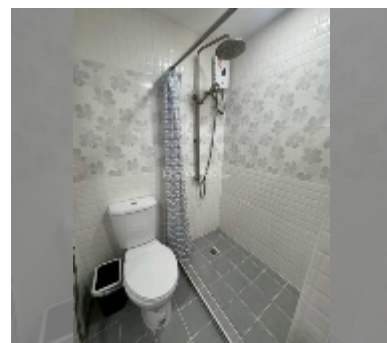

Condo for rent studio 35 m² in Jomtien beach condominium, Pattaya

฿ 9,000

UNIT PARAMETERS:

UID	FR-242937
type	studio
size	35m²
floor	6
view	sea view
year contract	9,000 THB / month
security deposit	2 months
quality	excellent
equipment: furniture, household appliances, kitchen appliances, air conditioner, television, washing-machine, refrigerator	

PROJECT PARAMETERS:

district	Jomtien
buildings	5
floors	18
built in	1993

FACILITIES:

General information: highrise, open parking.

Swimming pool: swimming pool.

Chill zone: chill zone.

Health zone: gym.

Other: CCTV, security, minimart.