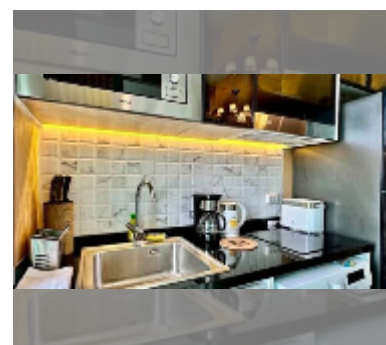

Condo for rent 1 bedroom 31 m² in The Riviera Monaco Pattaya, Pattaya

฿ 23,000

UNIT PARAMETERS:

UID	FR-242934
type	1 bedroom
size	31m²
floor	29
view	city view
per month	27,000 THB
year contract	23,000 THB / month
security deposit	1 month
quality	good

equipment: furniture, household appliances, kitchen appliances, air conditioner, internet, television, washing-machine, refrigerator

PROJECT PARAMETERS:

district	Na Jomtien
buildings	1
floors	40
built in	2022
maintenance	฿ 18,600/year

FACILITIES:

General information: highrise, meters to beach: 500, minutes to beach: 5, pets are allowed, open parking, multy-level parking, covered parking.

Swimming pool: swimming pool, kids pool, rooftop pool, infinity view, water slides, waterfall, jacuzzi, sunbathing area.

Chill zone: chill zone, garden, rooftop chillout.

Health zone: gym, sauna, hamam.

Other: reception, lobby, clubhouse, meeting room, games room, kids playgarden, CCTV, security.