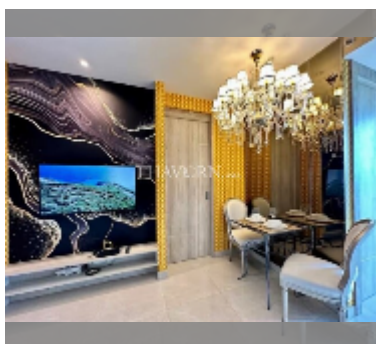

Condo for rent 1 bedroom 31 m² in The Riviera Monaco Pattaya, Pattaya

฿ 23,000

UNIT PARAMETERS:

UID	FR-242934
type	1 bedroom
size	31m²
floor	29
view	city view
per month	27,000 THB
year contract	23,000 THB / month
security deposit	1 month
quality	good

equipment: furniture, household appliances, kitchen appliances, air conditioner, internet, television, washing-machine, refrigerator

PROJECT PARAMETERS:

district	Na Jomtien
buildings	1
floors	40
built in	2022
maintenance	฿ 18,600/year

FACILITIES:

General information: highrise, meters to beach: 500, minutes to beach: 5, pets are allowed, open parking, multy-level parking, covered parking.

Swimming pool: swimming pool, kids pool, rooftop pool, infinity view, water slides, waterfall, jacuzzi, sunbathing area.

Chill zone: chill zone, garden, rooftop chillout.

Health zone: gym, sauna, hamam.

Other: reception, lobby, clubhouse, meeting room, games room, kids playgarden, CCTV, security.