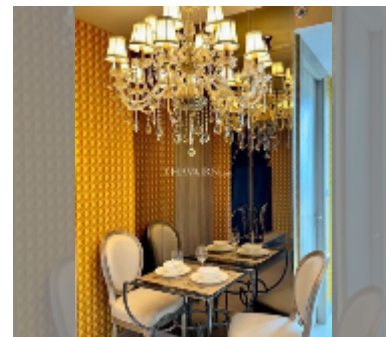

Condo for rent 1 bedroom 31 m² in The Riviera Monaco Pattaya, Pattaya

฿ 23,000

UNIT PARAMETERS:

UID	FR-242934
type	1 bedroom
size	31m²
floor	29
view	city view
per month	27,000 THB
year contract	23,000 THB / month
security deposit	1 month
quality	good

equipment: furniture, household appliances, kitchen appliances, air conditioner, internet, television, washing-machine, refrigerator

PROJECT PARAMETERS:

district	Na Jomtien
buildings	1
floors	40
built in	2022
maintenance	฿ 18,600/year

FACILITIES:

General information: highrise, meters to beach: 500, minutes to beach: 5, pets are allowed, open parking, multy-level parking, covered parking.

Swimming pool: swimming pool, kids pool, rooftop pool, infinity view, water slides, waterfall, jacuzzi, sunbathing area.

Chill zone: chill zone, garden, rooftop chillout.

Health zone: gym, sauna, hamam.

Other: reception, lobby, clubhouse, meeting room, games room, kids playgarden, CCTV, security.