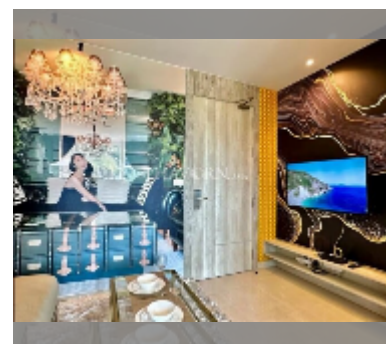

Condo for rent 1 bedroom 31 m² in The Riviera Monaco Pattaya, Pattaya

฿ 23,000

UNIT PARAMETERS:

UID	FR-242934
type	1 bedroom
size	31m²
floor	29
view	city view
per month	27,000 THB
year contract	23,000 THB / month
security deposit	1 month
quality	good

equipment: furniture, household appliances, kitchen appliances, air conditioner, internet, television, washing-machine, refrigerator

PROJECT PARAMETERS:

district	Na Jomtien
buildings	1
floors	40
built in	2022
maintenance	฿ 18,600/year

FACILITIES:

General information: highrise, meters to beach: 500, minutes to beach: 5, pets are allowed, open parking, multy-level parking, covered parking.

Swimming pool: swimming pool, kids pool, rooftop pool, infinity view, water slides, waterfall, jacuzzi, sunbathing area.

Chill zone: chill zone, garden, rooftop chillout.

Health zone: gym, sauna, hamam.

Other: reception, lobby, clubhouse, meeting room, games room, kids playgarden, CCTV, security.