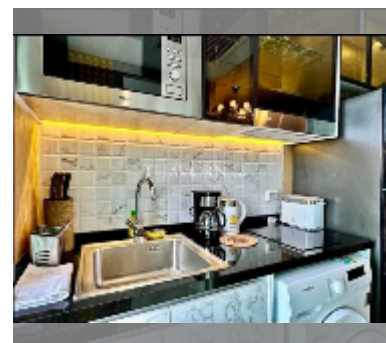

Condo for rent 1 bedroom 31 m² in The Riviera Monaco Pattaya, Pattaya

฿ 23,000

UNIT PARAMETERS:

UID	FR-242934
type	1 bedroom
size	31m²
floor	29
view	city view
per month	27,000 THB
year contract	23,000 THB / month
security deposit	1 month
quality	good

equipment: furniture, household appliances, kitchen appliances, air conditioner, internet, television, washing-machine, refrigerator

PROJECT PARAMETERS:

district	Na Jomtien
buildings	1
floors	40
built in	2022
maintenance	฿ 18,600/year

FACILITIES:

General information: highrise, meters to beach: 500, minutes to beach: 5, pets are allowed, open parking, multy-level parking, covered parking.

Swimming pool: swimming pool, kids pool, rooftop pool, infinity view, water slides, waterfall, jacuzzi, sunbathing area.

Chill zone: chill zone, garden, rooftop chillout.

Health zone: gym, sauna, hamam.

Other: reception, lobby, clubhouse, meeting room, games room, kids playgarden, CCTV, security.