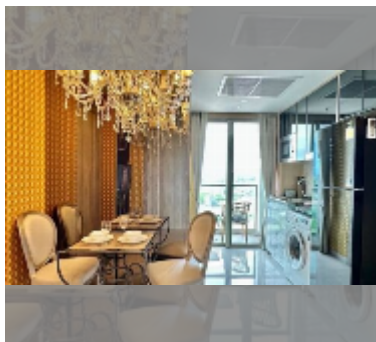

Condo for rent 1 bedroom 31 m² in The Riviera Monaco Pattaya, Pattaya

฿ 23,000

UNIT PARAMETERS:

UID	FR-242934
type	1 bedroom
size	31m ²
floor	29
view	city view
per month	27,000 THB
year contract	23,000 THB / month
security deposit	1 month
quality	good

equipment: furniture, household appliances, kitchen appliances, air conditioner, internet, television, washing-machine, refrigerator

PROJECT PARAMETERS:

district	Na Jomtien
buildings	1
floors	40
built in	2022
maintenance	฿ 18,600/year

Chill zone: chill zone, garden, rooftop chillout.

Health zone: gym, sauna, hamam.

Other: reception, lobby, clubhouse, meeting room, games room, kids playgarden, CCTV, security.

details