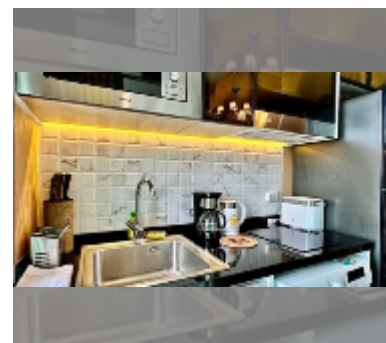

Condo for rent 1 bedroom 31 m² in The Riviera Monaco Pattaya, Pattaya

฿ 23,000

UNIT PARAMETERS:

UID	FR-242934
type	1 bedroom
size	31m²
floor	29
view	city view
per month	27,000 THB
year contract	23,000 THB / month
security deposit	1 month
quality	good

equipment: furniture, household appliances, kitchen appliances, air conditioner, internet, television, washing-machine, refrigerator

PROJECT PARAMETERS:

district	Na Jomtien
buildings	1
floors	40
built in	2022
maintenance	฿ 18,600/year

FACILITIES:

General information: highrise, meters to beach: 500, minutes to beach: 5, pets are allowed, open parking, multy-level parking, covered parking.

Swimming pool: swimming pool, kids pool, rooftop pool, infinity view, water slides, waterfall, jacuzzi, sunbathing area.

Chill zone: chill zone, garden, rooftop chillout.

Health zone: gym, sauna, hamam.

Other: reception, lobby, clubhouse, meeting room, games room, kids playgarden, CCTV, security.