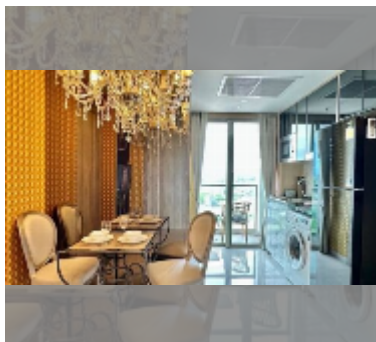

## Condo for rent 1 bedroom 31 m<sup>2</sup> in The Riviera Monaco Pattaya, Pattaya

**฿ 23,000**

**UNIT PARAMETERS:**

UID	FR-242934
type	1 bedroom
size	31m <sup>2</sup>
floor	29
view	city view
per month	27,000 THB
year contract	23,000 THB / month
security deposit	1 month
quality	good

equipment: furniture, household appliances, kitchen appliances, air conditioner, internet, television, washing-machine, refrigerator

**PROJECT PARAMETERS:**

district	Na Jomtien
buildings	1
floors	40
built in	2022
maintenance	฿ 18,600/year

**Chill zone:** chill zone, garden, rooftop chillout.

**Health zone:** gym, sauna, hamam.

**Other:** reception, lobby, clubhouse, meeting room, games room, kids playgarden, CCTV, security.

details