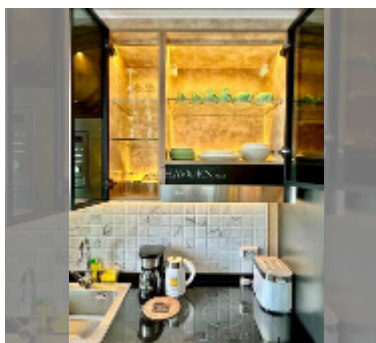

equipment: furniture, household appliances, kitchen appliances, air conditioner, internet, television, washing-machine, refrigerator

**PROJECT PARAMETERS:**

district	Na Jomtien
buildings	1
floors	40
built in	2022
maintenance	฿ 18,600/year

**Chill zone:** chill zone, garden, rooftop chillout.

**Health zone:** gym, sauna, hamam.

**Other:** reception, lobby, clubhouse, meeting room, games room, kids playgarden, CCTV, security.

[details](#)