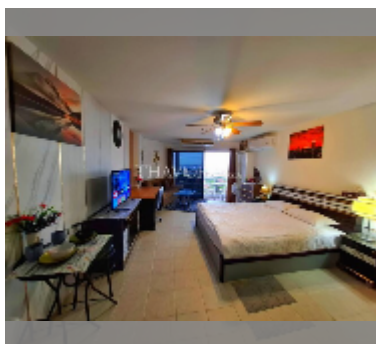

Condo for rent studio 39 m² in View Talay 2, Pattaya

฿ 14,000

UNIT PARAMETERS:

UID	FR-242927
type	studio
size	39m²
floor	14
view	sea view
year contract	14,000 THB / month
security deposit	2 months
quality	excellent
equipment: furniture, household appliances, kitchen appliances, air conditioner, internet, television, washing-machine, refrigerator	

PROJECT PARAMETERS:

district	Jomtien
buildings	2
floors	20
built in	2002

FACILITIES:

General information: highrise, open parking, covered parking.

Swimming pool: swimming pool, kids pool.

Other: lobby, CCTV, security, minimart, laundry, room service.