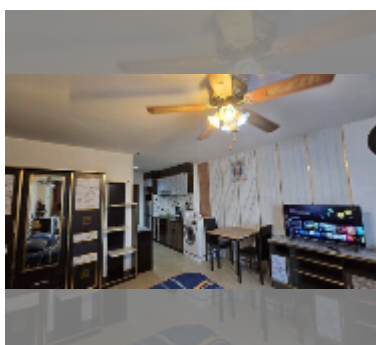

### UNIT PARAMETERS:

|  |                    |
|--|--------------------|
| UID  | FR-242927          |
| type   | studio             |
| size   | 39m <sup>2</sup>   |
| floor  | 14                 |
| view   | sea view           |
| year contract  | 14,000 THB / month |
| security deposit   | 2 months           |
| quality  | excellent          |
| equipment: furniture, household appliances, kitchen appliances, air conditioner, internet, television, washing-machine, refrigerator |                    |

### FACILITIES:

General information: highrise, open parking, covered parking.

Swimming pool: swimming pool, kids pool.

Other: lobby, CCTV, security, minimart, laundry, room service.

details