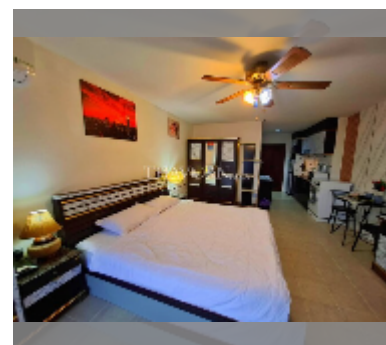

Condo for rent studio 39 m² in View Talay 2, Pattaya

฿ 14,000

UNIT PARAMETERS:

UID	FR-242927
type	studio
size	39m²
floor	14
view	sea view
year contract	14,000 THB / month
security deposit	2 months
quality	excellent
equipment: furniture, household appliances, kitchen appliances, air conditioner, internet, television, washing-machine, refrigerator	

PROJECT PARAMETERS:

district	Jomtien
buildings	2
floors	20
built in	2002

FACILITIES:

General information: highrise, open parking, covered parking.

Swimming pool: swimming pool, kids pool.

Other: lobby, CCTV, security, minimart, laundry, room service.