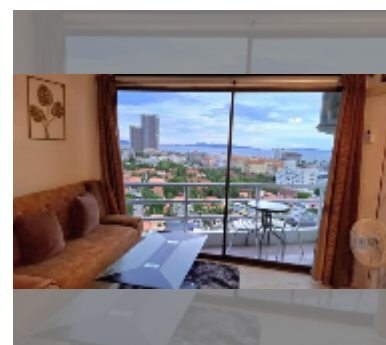

Condo for rent studio 39 m² in View Talay 2, Pattaya

฿ 14,000

UNIT PARAMETERS:

UID	FR-242927
type	studio
size	39m²
floor	14
view	sea view
year contract	14,000 THB / month
security deposit	2 months
quality	excellent
equipment: furniture, household appliances, kitchen appliances, air conditioner, internet, television, washing-machine, refrigerator	

PROJECT PARAMETERS:

district	Jomtien
buildings	2
floors	20
built in	2002

FACILITIES:

General information: highrise, open parking, covered parking.

Swimming pool: swimming pool, kids pool.

Other: lobby, CCTV, security, minimart, laundry, room service.