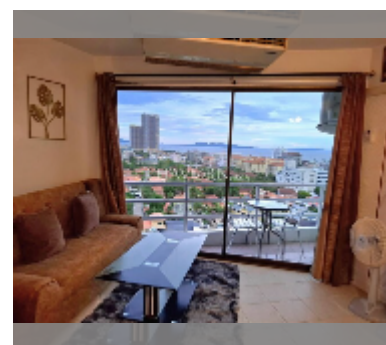

## Condo for rent studio 39 m<sup>2</sup> in View Talay 2, Pattaya

**฿ 14,000**

### UNIT PARAMETERS:

UID	FR-242927
type	studio
size	39m <sup>2</sup>
floor	14
view	sea view
year contract	14,000 THB / month
security deposit	2 months
quality	excellent
equipment: furniture, household appliances, kitchen appliances, air conditioner, internet, television, washing-machine, refrigerator	