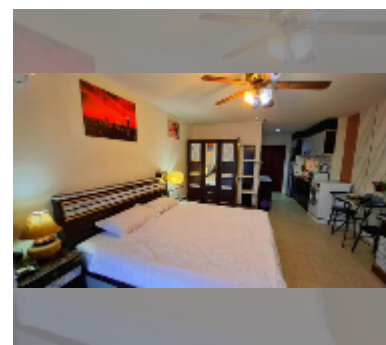

Condo for rent studio 39 m² in View Talay 2, Pattaya

฿ 14,000

UNIT PARAMETERS:

UID	FR-242927
type	studio
size	39m²
floor	14
view	sea view
year contract	14,000 THB / month
security deposit	2 months
quality	excellent
equipment: furniture, household appliances, kitchen appliances, air conditioner, internet, television, washing-machine, refrigerator	

PROJECT PARAMETERS:

district	Jomtien
buildings	2
floors	20
built in	2002

FACILITIES:

General information: highrise, open parking, covered parking.

Swimming pool: swimming pool, kids pool.

Other: lobby, CCTV, security, minimart, laundry, room service.