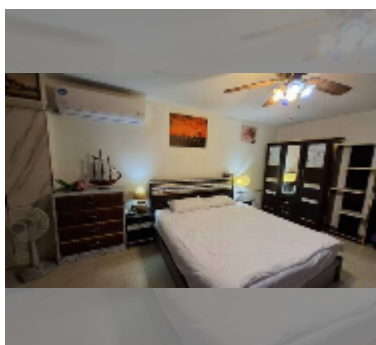

Condo for rent studio 39 m² in View Talay 2, Pattaya

฿ 14,000

UNIT PARAMETERS:

UID	FR-242927
type	studio
size	39m²
floor	14
view	sea view
year contract	14,000 THB / month
security deposit	2 months
quality	excellent
equipment: furniture, household appliances, kitchen appliances, air conditioner, internet, television, washing-machine, refrigerator	

PROJECT PARAMETERS:

district	Jomtien
buildings	2
floors	20
built in	2002

FACILITIES:

General information: highrise, open parking, covered parking.

Swimming pool: swimming pool, kids pool.

Other: lobby, CCTV, security, minimart, laundry, room service.