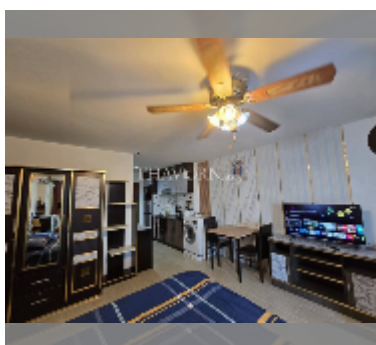

### UNIT PARAMETERS:

UID	FR-242927
type	studio
size	39m <sup>2</sup>
floor	14
view	sea view
year contract	14,000 THB / month
security deposit	2 months
quality	excellent
equipment: furniture, household appliances, kitchen appliances, air conditioner, internet, television, washing-machine, refrigerator	

### FACILITIES:

General information: highrise, open parking, covered parking.

Swimming pool: swimming pool, kids pool.

Other: lobby, CCTV, security, minimart, laundry, room service.

details