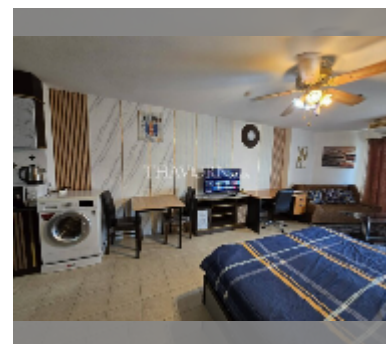

### UNIT PARAMETERS:

UID	FR-242927
type	studio
size	39m <sup>2</sup>
floor	14
view	sea view
year contract	14,000 THB / month
security deposit	2 months
quality	excellent
equipment: furniture, household appliances, kitchen appliances, air conditioner, internet, television, washing-machine, refrigerator	