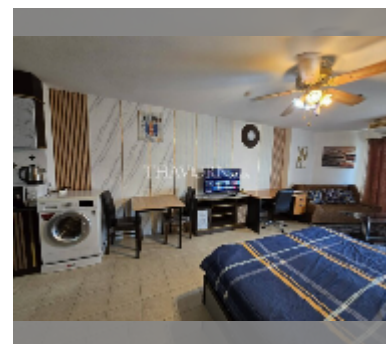

Condo for rent studio 39 m² in View Talay 2, Pattaya

฿ 14,000

UNIT PARAMETERS:

UID	FR-242927
type	studio
size	39m²
floor	14
view	sea view
year contract	14,000 THB / month
security deposit	2 months
quality	excellent
equipment: furniture, household appliances, kitchen appliances, air conditioner, internet, television, washing-machine, refrigerator	

PROJECT PARAMETERS:

district	Jomtien
buildings	2
floors	20
built in	2002

FACILITIES:

General information: highrise, open parking, covered parking.

Swimming pool: swimming pool, kids pool.

Other: lobby, CCTV, security, minimart, laundry, room service.