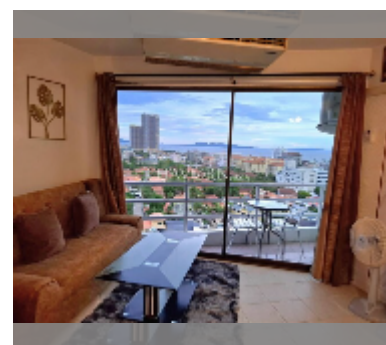

Condo for rent studio 39 m² in View Talay 2, Pattaya

฿ 14,000

UNIT PARAMETERS:

UID	FR-242927
type	studio
size	39m²
floor	14
view	sea view
year contract	14,000 THB / month
security deposit	2 months
quality	excellent
equipment: furniture, household appliances, kitchen appliances, air conditioner, internet, television, washing-machine, refrigerator	

PROJECT PARAMETERS:

district	Jomtien
buildings	2
floors	20
built in	2002

FACILITIES:

General information: highrise, open parking, covered parking.

Swimming pool: swimming pool, kids pool.

Other: lobby, CCTV, security, minimart, laundry, room service.