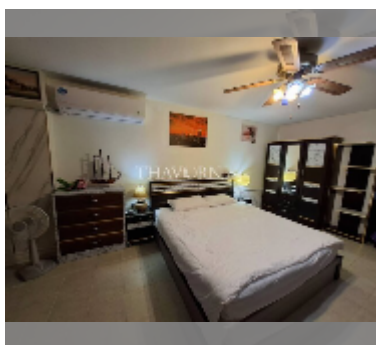

## Condo for rent studio 39 m<sup>2</sup> in View Talay 2, Pattaya

**฿ 14,000**

### UNIT PARAMETERS:

UID	FR-242927
type	studio
size	39m <sup>2</sup>
floor	14
view	sea view
year contract	14,000 THB / month
security deposit	2 months
quality	excellent
equipment: furniture, household appliances, kitchen appliances, air conditioner, internet, television, washing-machine, refrigerator	