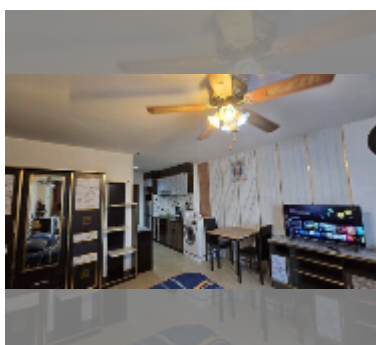

### UNIT PARAMETERS:

UID	FR-242927
type	studio
size	39m <sup>2</sup>
floor	14
view	sea view
year contract	14,000 THB / month
security deposit	2 months
quality	excellent
equipment: furniture, household appliances, kitchen appliances, air conditioner, internet, television, washing-machine, refrigerator	

### FACILITIES:

General information: highrise, open parking, covered parking.

Swimming pool: swimming pool, kids pool.

Other: lobby, CCTV, security, minimart, laundry, room service.

details