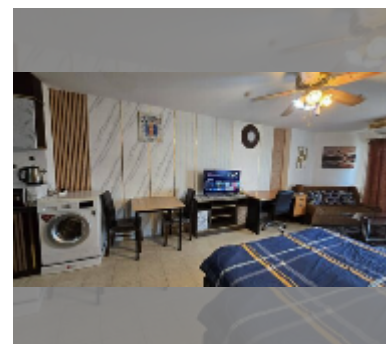

Condo for rent studio 39 m² in View Talay 2, Pattaya

฿ 14,000

UNIT PARAMETERS:

UID	FR-242927
type	studio
size	39m²
floor	14
view	sea view
year contract	14,000 THB / month
security deposit	2 months
quality	excellent
equipment: furniture, household appliances, kitchen appliances, air conditioner, internet, television, washing-machine, refrigerator	

PROJECT PARAMETERS:

district	Jomtien
buildings	2
floors	20
built in	2002

FACILITIES:

General information: highrise, open parking, covered parking.

Swimming pool: swimming pool, kids pool.

Other: lobby, CCTV, security, minimart, laundry, room service.