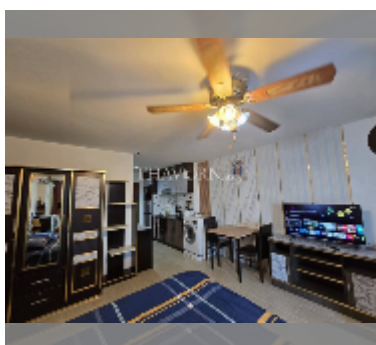

Condo for rent studio 39 m² in View Talay 2, Pattaya

฿ 14,000

UNIT PARAMETERS:

UID	FR-242927
type	studio
size	39m²
floor	14
view	sea view
year contract	14,000 THB / month
security deposit	2 months
quality	excellent
equipment: furniture, household appliances, kitchen appliances, air conditioner, internet, television, washing-machine, refrigerator	

PROJECT PARAMETERS:

district	Jomtien
buildings	2
floors	20
built in	2002

FACILITIES:

General information: highrise, open parking, covered parking.

Swimming pool: swimming pool, kids pool.

Other: lobby, CCTV, security, minimart, laundry, room service.