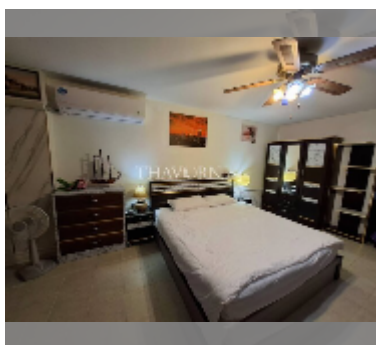

Condo for rent studio 39 m² in View Talay 2, Pattaya

฿ 14,000

UNIT PARAMETERS:

UID	FR-242927
type	studio
size	39m ²
floor	14
view	sea view
year contract	14,000 THB / month
security deposit	2 months
quality	excellent
equipment: furniture, household appliances, kitchen appliances, air conditioner, internet, television, washing-machine, refrigerator	

PROJECT PARAMETERS:

district	Jomtien
buildings	2
floors	20
built in	2002

FACILITIES:

General information: highrise, open parking, covered parking.

Swimming pool: swimming pool, kids pool.

Other: lobby, CCTV, security, minimart, laundry, room service.