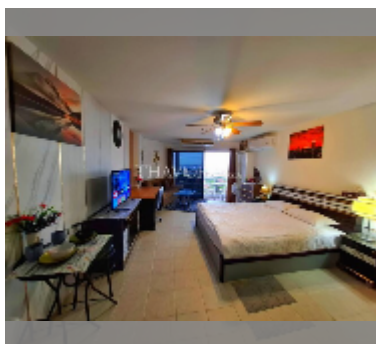

### UNIT PARAMETERS:

UID	FR-242927
type	studio
size	39m <sup>2</sup>
floor	14
view	sea view
year contract	14,000 THB / month
security deposit	2 months
quality	excellent
equipment: furniture, household appliances, kitchen appliances, air conditioner, internet, television, washing-machine, refrigerator	