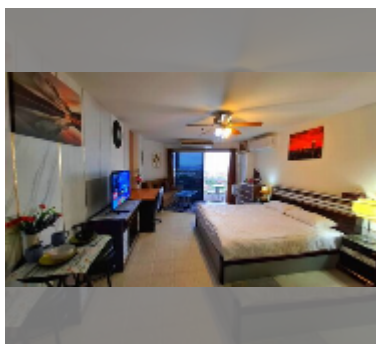

Condo for rent studio 39 m² in View Talay 2, Pattaya

฿ 14,000

UNIT PARAMETERS:

UID	FR-242927
type	studio
size	39m²
floor	14
view	sea view
year contract	14,000 THB / month
security deposit	2 months
quality	excellent
equipment: furniture, household appliances, kitchen appliances, air conditioner, internet, television, washing-machine, refrigerator	

PROJECT PARAMETERS:

district	Jomtien
buildings	2
floors	20
built in	2002

FACILITIES:

General information: highrise, open parking, covered parking.

Swimming pool: swimming pool, kids pool.

Other: lobby, CCTV, security, minimart, laundry, room service.