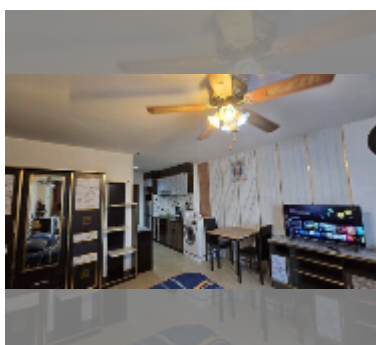

Condo for rent studio 39 m² in View Talay 2, Pattaya

฿ 14,000

UNIT PARAMETERS:

UID	FR-242927
type	studio
size	39m²
floor	14
view	sea view
year contract	14,000 THB / month
security deposit	2 months
quality	excellent
equipment: furniture, household appliances, kitchen appliances, air conditioner, internet, television, washing-machine, refrigerator	

PROJECT PARAMETERS:

district	Jomtien
buildings	2
floors	20
built in	2002

FACILITIES:

General information: highrise, open parking, covered parking.

Swimming pool: swimming pool, kids pool.

Other: lobby, CCTV, security, minimart, laundry, room service.