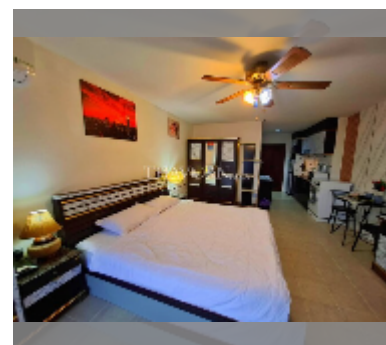

## Condo for rent studio 39 m<sup>2</sup> in View Talay 2, Pattaya

**฿ 14,000**

### UNIT PARAMETERS:

UID	FR-242927
type	studio
size	39m <sup>2</sup>
floor	14
view	sea view
year contract	14,000 THB / month
security deposit	2 months
quality	excellent
equipment: furniture, household appliances, kitchen appliances, air conditioner, internet, television, washing-machine, refrigerator	