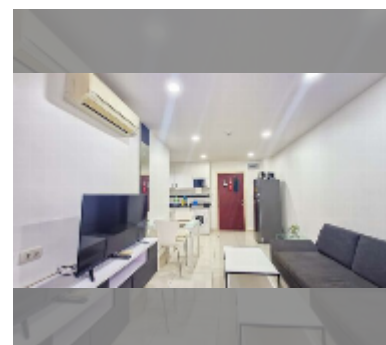

Condo for rent 1 bedroom 45 m² in Art on the Hill, Pattaya

฿ 12,000

UNIT PARAMETERS:

UID	FR-242853
type	1 bedroom
size	45m ²
floor	2
view	city view
year contract	12,000 THB / month
security deposit	2 months
quality	good
equipment: furniture, household appliances, kitchen appliances, air conditioner, internet, television, washing-machine, refrigerator	

Chill zone: chill zone, garden, rooftop chillout.

Health zone: gym.

Other: lobby, CCTV, security.

details