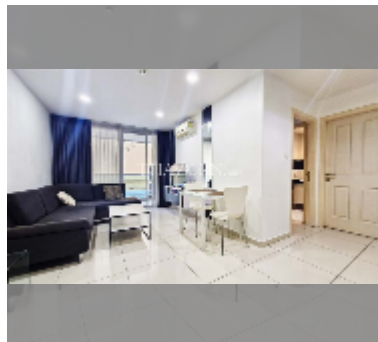

Condo for rent 1 bedroom 45 m² in Art on the Hill, Pattaya

฿ 12,000

UNIT PARAMETERS:

UID	FR-242853
type	1 bedroom
size	45m²
floor	2
view	city view
year contract	12,000 THB / month
security deposit	2 months
quality	good
equipment: furniture, household appliances, kitchen appliances, air conditioner, internet, television, washing-machine, refrigerator	

PROJECT PARAMETERS:

district	Pratumnak
buildings	1
floors	8
built in	2014
maintenance	฿ 21,060/year

FACILITIES:

General information: lowrise, underground parking.

Swimming pool: swimming pool, rooftop pool.

Chill zone: chill zone, garden, rooftop chillout.

Health zone: gym.

Other: lobby, CCTV, security.