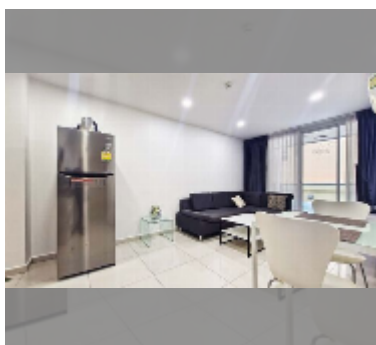

Condo for rent 1 bedroom 45 m² in Art on the Hill, Pattaya

฿ 12,000

UNIT PARAMETERS:

UID	FR-242853
type	1 bedroom
size	45m²
floor	2
view	city view
year contract	12,000 THB / month
security deposit	2 months
quality	good
equipment: furniture, household appliances, kitchen appliances, air conditioner, internet, television, washing-machine, refrigerator	

PROJECT PARAMETERS:

district	Pratumnak
buildings	1
floors	8
built in	2014
maintenance	฿ 21,060/year

FACILITIES:

General information: lowrise, underground parking.

Swimming pool: swimming pool, rooftop pool.

Chill zone: chill zone, garden, rooftop chillout.

Health zone: gym.

Other: lobby, CCTV, security.