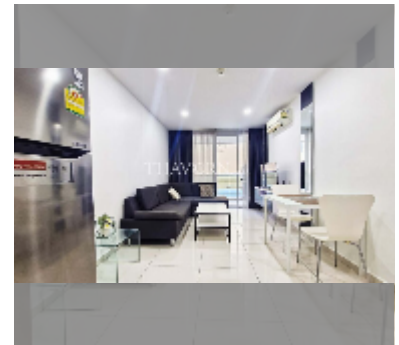

Condo for rent 1 bedroom 45 m² in Art on the Hill, Pattaya

฿ 12,000

UNIT PARAMETERS:

UID	FR-242853
type	1 bedroom
size	45m²
floor	2
view	city view
year contract	12,000 THB / month
security deposit	2 months
quality	good
equipment: furniture, household appliances, kitchen appliances, air conditioner, internet, television, washing-machine, refrigerator	

PROJECT PARAMETERS:

district	Pratumnak
buildings	1
floors	8
built in	2014
maintenance	฿ 21,060/year

FACILITIES:

General information: lowrise, underground parking.

Swimming pool: swimming pool, rooftop pool.

Chill zone: chill zone, garden, rooftop chillout.

Health zone: gym.

Other: lobby, CCTV, security.