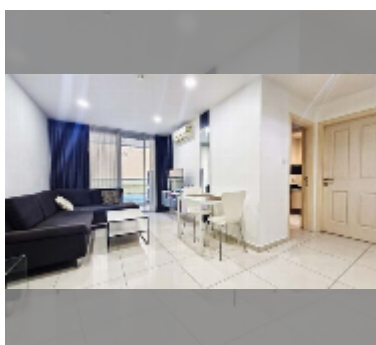

Condo for rent 1 bedroom 45 m² in Art on the Hill, Pattaya

฿ 12,000

UNIT PARAMETERS:

UID	FR-242853
type	1 bedroom
size	45m²
floor	2
view	city view
year contract	12,000 THB / month
security deposit	2 months
quality	good
equipment: furniture, household appliances, kitchen appliances, air conditioner, internet, television, washing-machine, refrigerator	

PROJECT PARAMETERS:

district	Pratumnak
buildings	1
floors	8
built in	2014
maintenance	฿ 21,060/year

FACILITIES:

General information: lowrise, underground parking.

Swimming pool: swimming pool, rooftop pool.

Chill zone: chill zone, garden, rooftop chillout.

Health zone: gym.

Other: lobby, CCTV, security.