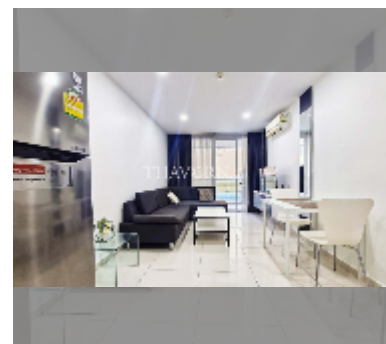

Condo for rent 1 bedroom 45 m² in Art on the Hill, Pattaya

฿ 12,000

UNIT PARAMETERS:

UID	FR-242853
type	1 bedroom
size	45m²
floor	2
view	city view
year contract	12,000 THB / month
security deposit	2 months
quality	good
equipment: furniture, household appliances, kitchen appliances, air conditioner, internet, television, washing-machine, refrigerator	

PROJECT PARAMETERS:

district	Pratumnak
buildings	1
floors	8
built in	2014
maintenance	฿ 21,060/year

FACILITIES:

General information: lowrise, underground parking.

Swimming pool: swimming pool, rooftop pool.

Chill zone: chill zone, garden, rooftop chillout.

Health zone: gym.

Other: lobby, CCTV, security.