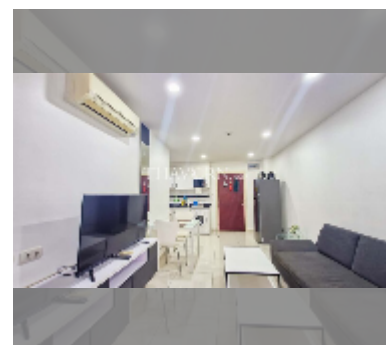

Condo for rent 1 bedroom 45 m² in Art on the Hill, Pattaya

฿ 12,000

UNIT PARAMETERS:

UID	FR-242853
type	1 bedroom
size	45m²
floor	2
view	city view
year contract	12,000 THB / month
security deposit	2 months
quality	good
equipment: furniture, household appliances, kitchen appliances, air conditioner, internet, television, washing-machine, refrigerator	

PROJECT PARAMETERS:

district	Pratumnak
buildings	1
floors	8
built in	2014
maintenance	฿ 21,060/year

FACILITIES:

General information: lowrise, underground parking.

Swimming pool: swimming pool, rooftop pool.

Chill zone: chill zone, garden, rooftop chillout.

Health zone: gym.

Other: lobby, CCTV, security.