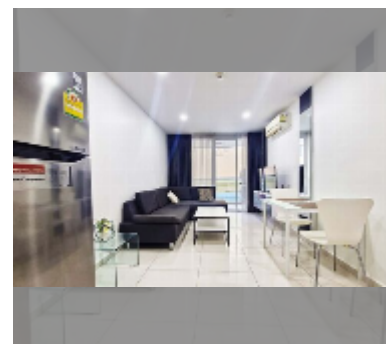

Condo for rent 1 bedroom 45 m² in Art on the Hill, Pattaya

฿ 12,000

UNIT PARAMETERS:

UID	FR-242853
type	1 bedroom
size	45m²
floor	2
view	city view
year contract	12,000 THB / month
security deposit	2 months
quality	good
equipment: furniture, household appliances, kitchen appliances, air conditioner, internet, television, washing-machine, refrigerator	

PROJECT PARAMETERS:

district	Pratumnak
buildings	1
floors	8
built in	2014
maintenance	฿ 21,060/year

FACILITIES:

General information: lowrise, underground parking.

Swimming pool: swimming pool, rooftop pool.

Chill zone: chill zone, garden, rooftop chillout.

Health zone: gym.

Other: lobby, CCTV, security.