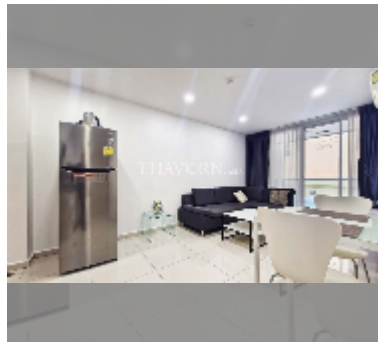

Condo for rent 1 bedroom 45 m² in Art on the Hill, Pattaya

฿ 12,000

UNIT PARAMETERS:

UID	FR-242853
type	1 bedroom
size	45m²
floor	2
view	city view
year contract	12,000 THB / month
security deposit	2 months
quality	good
equipment: furniture, household appliances, kitchen appliances, air conditioner, internet, television, washing-machine, refrigerator	

PROJECT PARAMETERS:

district	Pratumnak
buildings	1
floors	8
built in	2014
maintenance	฿ 21,060/year

FACILITIES:

General information: lowrise, underground parking.

Swimming pool: swimming pool, rooftop pool.

Chill zone: chill zone, garden, rooftop chillout.

Health zone: gym.

Other: lobby, CCTV, security.