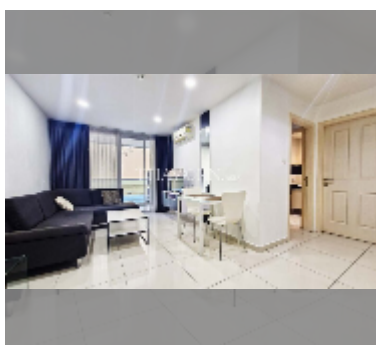

Condo for rent 1 bedroom 45 m² in Art on the Hill, Pattaya

฿ 12,000

UNIT PARAMETERS:

UID	FR-242853
type	1 bedroom
size	45m²
floor	2
view	city view
year contract	12,000 THB / month
security deposit	2 months
quality	good
equipment: furniture, household appliances, kitchen appliances, air conditioner, internet, television, washing-machine, refrigerator	

PROJECT PARAMETERS:

district	Pratumnak
buildings	1
floors	8
built in	2014
maintenance	฿ 21,060/year

FACILITIES:

General information: lowrise, underground parking.

Swimming pool: swimming pool, rooftop pool.

Chill zone: chill zone, garden, rooftop chillout.

Health zone: gym.

Other: lobby, CCTV, security.