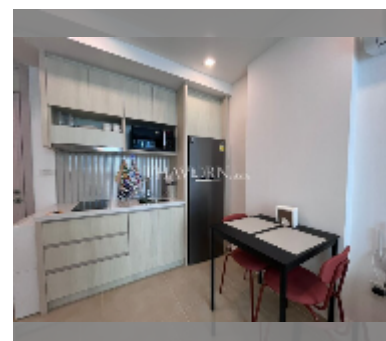

Condo for rent 1 bedroom 28 m² in City Garden Olympus, Pattaya

฿ 13,000

UNIT PARAMETERS:

UID	FR-242842
type	1 bedroom
size	28m²
floor	7
view	pool view
year contract	13,000 THB / month
security deposit	2 months
quality	excellent
equipment: furniture, household appliances, kitchen appliances, air conditioner, television, washing-machine, refrigerator	

PROJECT PARAMETERS:

district	Central Pattaya
buildings	6
floors	8
built in	2022
maintenance	฿ 13,440/year

FACILITIES:

General information: resort, underground parking.

Swimming pool: swimming pool, kids pool, jacuzzi, pool bar .

Chill zone: chill zone, rooftop chillout.

Health zone: gym, sauna.

Other: lobby, CCTV, security, minimart.