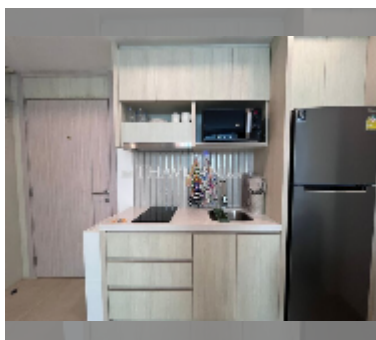

Condo for rent 1 bedroom 28 m² in City Garden Olympus, Pattaya

฿ 13,000

UNIT PARAMETERS:

UID	FR-242842
type	1 bedroom
size	28m²
floor	7
view	pool view
year contract	13,000 THB / month
security deposit	2 months
quality	excellent
equipment: furniture, household appliances, kitchen appliances, air conditioner, television, washing-machine, refrigerator	

PROJECT PARAMETERS:

district	Central Pattaya
buildings	6
floors	8
built in	2022
maintenance	฿ 13,440/year

FACILITIES:

General information: resort, underground parking.

Swimming pool: swimming pool, kids pool, jacuzzi, pool bar .

Chill zone: chill zone, rooftop chillout.

Health zone: gym, sauna.

Other: lobby, CCTV, security, minimart.