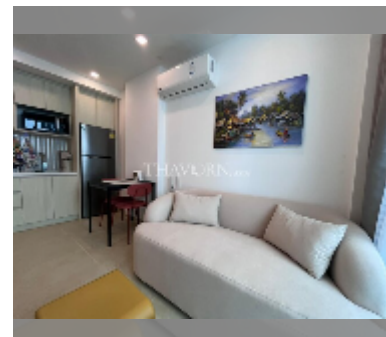

Condo for rent 1 bedroom 28 m² in City Garden Olympus, Pattaya

฿ 13,000

UNIT PARAMETERS:

UID	FR-242842
type	1 bedroom
size	28m²
floor	7
view	pool view
year contract	13,000 THB / month
security deposit	2 months
quality	excellent
equipment: furniture, household appliances, kitchen appliances, air conditioner, television, washing-machine, refrigerator	

PROJECT PARAMETERS:

district	Central Pattaya
buildings	6
floors	8
built in	2022
maintenance	฿ 13,440/year

FACILITIES:

General information: resort, underground parking.

Swimming pool: swimming pool, kids pool, jacuzzi, pool bar .

Chill zone: chill zone, rooftop chillout.

Health zone: gym, sauna.

Other: lobby, CCTV, security, minimart.