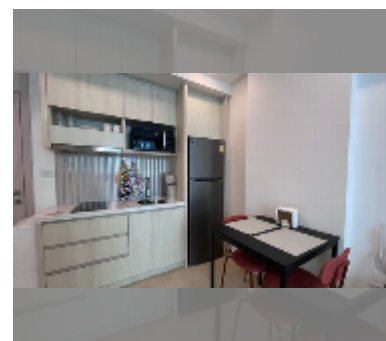

Condo for rent 1 bedroom 28 m² in City Garden Olympus, Pattaya

฿ 13,000

UNIT PARAMETERS:

UID	FR-242842
type	1 bedroom
size	28m ²
floor	7
view	pool view
year contract	13,000 THB / month
security deposit	2 months
quality	excellent
equipment: furniture, household appliances, kitchen appliances, air conditioner, television, washing-machine, refrigerator	

PROJECT PARAMETERS:

district	Central Pattaya
buildings	6
floors	8
built in	2022
maintenance	฿ 13,440/year

FACILITIES:

General information: resort, underground parking.

Swimming pool: swimming pool, kids pool, jacuzzi, pool bar .

Chill zone: chill zone, rooftop chillout.

Health zone: gym, sauna.

Other: lobby, CCTV, security, minimart.

[details](#)