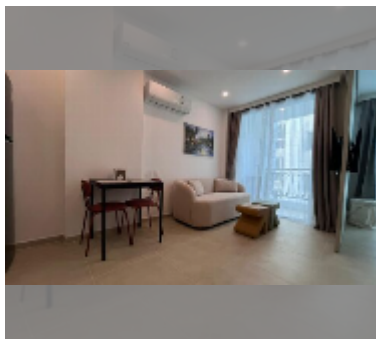

Condo for rent 1 bedroom 28 m² in City Garden Olympus, Pattaya

฿ 13,000

UNIT PARAMETERS:

UID	FR-242842
type	1 bedroom
size	28m²
floor	7
view	pool view
year contract	13,000 THB / month
security deposit	2 months
quality	excellent
equipment: furniture, household appliances, kitchen appliances, air conditioner, television, washing-machine, refrigerator	

PROJECT PARAMETERS:

district	Central Pattaya
buildings	6
floors	8
built in	2022
maintenance	฿ 13,440/year

FACILITIES:

General information: resort, underground parking.

Swimming pool: swimming pool, kids pool, jacuzzi, pool bar .

Chill zone: chill zone, rooftop chillout.

Health zone: gym, sauna.

Other: lobby, CCTV, security, minimart.