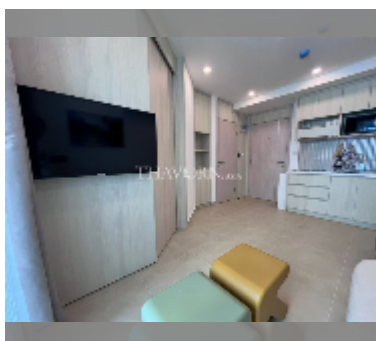

Condo for rent 1 bedroom 28 m² in City Garden Olympus, Pattaya

฿ 13,000

UNIT PARAMETERS:

UID	FR-242842
type	1 bedroom
size	28m²
floor	7
view	pool view
year contract	13,000 THB / month
security deposit	2 months
quality	excellent
equipment: furniture, household appliances, kitchen appliances, air conditioner, television, washing-machine, refrigerator	

PROJECT PARAMETERS:

district	Central Pattaya
buildings	6
floors	8
built in	2022
maintenance	฿ 13,440/year

FACILITIES:

General information: resort, underground parking.

Swimming pool: swimming pool, kids pool, jacuzzi, pool bar .

Chill zone: chill zone, rooftop chillout.

Health zone: gym, sauna.

Other: lobby, CCTV, security, minimart.