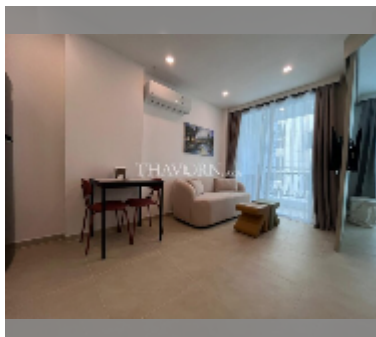

Condo for rent 1 bedroom 28 m² in City Garden Olympus, Pattaya

฿ 13,000

UNIT PARAMETERS:

UID	FR-242842
type	1 bedroom
size	28m²
floor	7
view	pool view
year contract	13,000 THB / month
security deposit	2 months
quality	excellent
equipment: furniture, household appliances, kitchen appliances, air conditioner, television, washing-machine, refrigerator	

PROJECT PARAMETERS:

district	Central Pattaya
buildings	6
floors	8
built in	2022
maintenance	฿ 13,440/year

FACILITIES:

General information: resort, underground parking.

Swimming pool: swimming pool, kids pool, jacuzzi, pool bar .

Chill zone: chill zone, rooftop chillout.

Health zone: gym, sauna.

Other: lobby, CCTV, security, minimart.