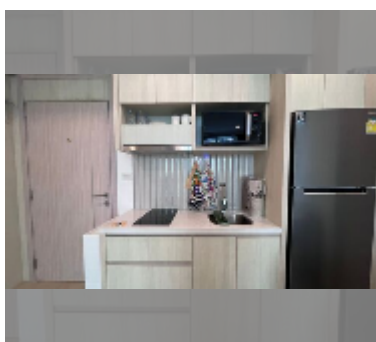

Condo for rent 1 bedroom 28 m² in City Garden Olympus, Pattaya

฿ 13,000

UNIT PARAMETERS:

UID	FR-242842
type	1 bedroom
size	28m²
floor	7
view	pool view
year contract	13,000 THB / month
security deposit	2 months
quality	excellent
equipment: furniture, household appliances, kitchen appliances, air conditioner, television, washing-machine, refrigerator	

PROJECT PARAMETERS:

district	Central Pattaya
buildings	6
floors	8
built in	2022
maintenance	฿ 13,440/year

FACILITIES:

General information: resort, underground parking.

Swimming pool: swimming pool, kids pool, jacuzzi, pool bar .

Chill zone: chill zone, rooftop chillout.

Health zone: gym, sauna.

Other: lobby, CCTV, security, minimart.