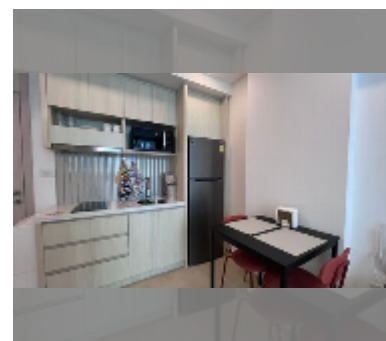

Condo for rent 1 bedroom 28 m² in City Garden Olympus, Pattaya

฿ 13,000

UNIT PARAMETERS:

UID	FR-242842
type	1 bedroom
size	28m ²
floor	7
view	pool view
year contract	13,000 THB / month
security deposit	2 months
quality	excellent
equipment: furniture, household appliances, kitchen appliances, air conditioner, television, washing-machine, refrigerator	

PROJECT PARAMETERS:

district	Central Pattaya
buildings	6
floors	8
built in	2022
maintenance	฿ 13,440/year

FACILITIES:

General information: resort, underground parking.

Swimming pool: swimming pool, kids pool, jacuzzi, pool bar .

Chill zone: chill zone, rooftop chillout.

Health zone: gym, sauna.

Other: lobby, CCTV, security, minimart.

details