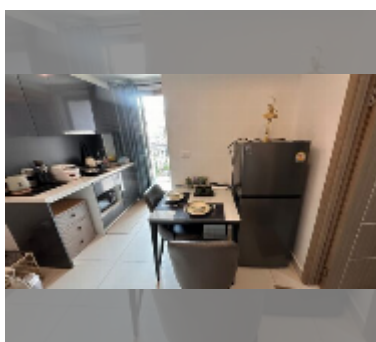

Condo for rent 1 bedroom 26 m² in Arcadia Beach Continental, Pattaya

฿ 12,000

UNIT PARAMETERS:

UID	FR-242834
type	1 bedroom
size	26m²
floor	3
view	city view
year contract	12,000 THB / month
security deposit	2 months
quality	excellent
equipment: furniture, household appliances, kitchen appliances, air conditioner, internet, television, washing-machine, refrigerator	

PROJECT PARAMETERS:

district	Thappraya
buildings	5
floors	8
built in	2018
maintenance	฿ 10,920/year

FACILITIES:

General information: resort, meters to beach: 500, minutes to beach: 10, underground parking.

Swimming pool: swimming pool, kids pool, water slides, waterfall, pool bar .

Chill zone: chill zone.

Health zone: gym, sauna.

Other: reception, lobby, clubhouse, games room, CCTV, security.