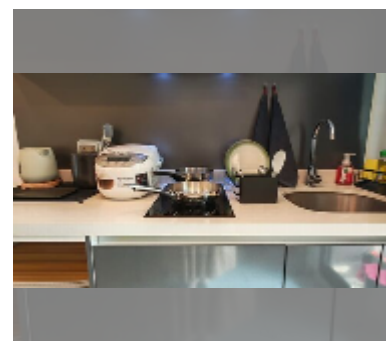

Condo for rent 1 bedroom 26 m² in Arcadia Beach Continental, Pattaya

฿ 12,000

UNIT PARAMETERS:

UID	FR-242834
type	1 bedroom
size	26m²
floor	3
view	city view
year contract	12,000 THB / month
security deposit	2 months
quality	excellent
equipment: furniture, household appliances, kitchen appliances, air conditioner, internet, television, washing-machine, refrigerator	

PROJECT PARAMETERS:

district	Thappraya
buildings	5
floors	8
built in	2018
maintenance	฿ 10,920/year

FACILITIES:

General information: resort, meters to beach: 500, minutes to beach: 10, underground parking.

Swimming pool: swimming pool, kids pool, water slides, waterfall, pool bar .

Chill zone: chill zone.

Health zone: gym, sauna.

Other: reception, lobby, clubhouse, games room, CCTV, security.