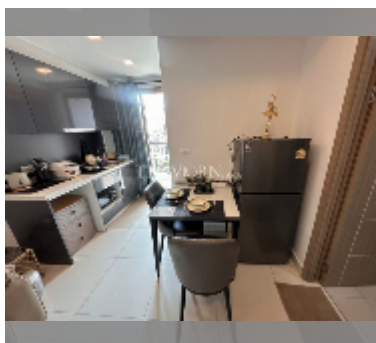

Condo for rent 1 bedroom 26 m² in Arcadia Beach Continental, Pattaya

฿ 12,000

UNIT PARAMETERS:

UID	FR-242834
type	1 bedroom
size	26m²
floor	3
view	city view
year contract	12,000 THB / month
security deposit	2 months
quality	excellent
equipment: furniture, household appliances, kitchen appliances, air conditioner, internet, television, washing-machine, refrigerator	

PROJECT PARAMETERS:

district	Thappraya
buildings	5
floors	8
built in	2018
maintenance	฿ 10,920/year

FACILITIES:

General information: resort, meters to beach: 500, minutes to beach: 10, underground parking.

Swimming pool: swimming pool, kids pool, water slides, waterfall, pool bar .

Chill zone: chill zone.

Health zone: gym, sauna.

Other: reception, lobby, clubhouse, games room, CCTV, security.