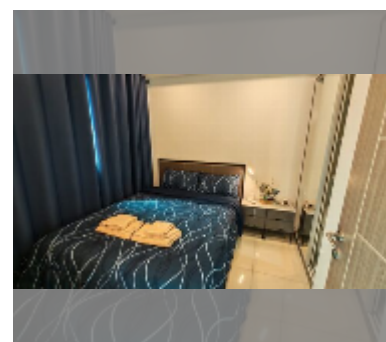

Condo for rent 1 bedroom 26 m² in Arcadia Beach Continental, Pattaya

฿ 12,000

UNIT PARAMETERS:

UID	FR-242834
type	1 bedroom
size	26m²
floor	3
view	city view
year contract	12,000 THB / month
security deposit	2 months
quality	excellent
equipment: furniture, household appliances, kitchen appliances, air conditioner, internet, television, washing-machine, refrigerator	

PROJECT PARAMETERS:

district	Thappraya
buildings	5
floors	8
built in	2018
maintenance	฿ 10,920/year

FACILITIES:

General information: resort, meters to beach: 500, minutes to beach: 10, underground parking.

Swimming pool: swimming pool, kids pool, water slides, waterfall, pool bar .

Chill zone: chill zone.

Health zone: gym, sauna.

Other: reception, lobby, clubhouse, games room, CCTV, security.