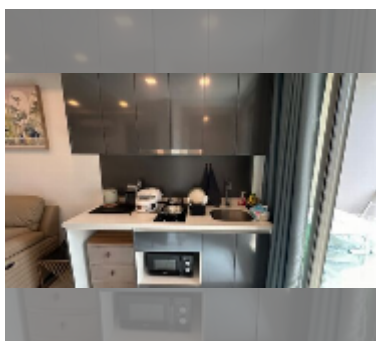

Condo for rent 1 bedroom 26 m² in Arcadia Beach Continental, Pattaya

฿ 12,000

UNIT PARAMETERS:

UID	FR-242834
type	1 bedroom
size	26m²
floor	3
view	city view
year contract	12,000 THB / month
security deposit	2 months
quality	excellent
equipment: furniture, household appliances, kitchen appliances, air conditioner, internet, television, washing-machine, refrigerator	

PROJECT PARAMETERS:

district	Thappraya
buildings	5
floors	8
built in	2018
maintenance	฿ 10,920/year

FACILITIES:

General information: resort, meters to beach: 500, minutes to beach: 10, underground parking.

Swimming pool: swimming pool, kids pool, water slides, waterfall, pool bar .

Chill zone: chill zone.

Health zone: gym, sauna.

Other: reception, lobby, clubhouse, games room, CCTV, security.