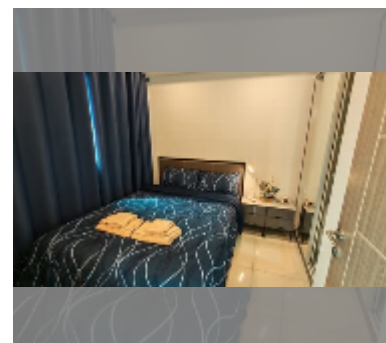

Condo for rent 1 bedroom 26 m² in Arcadia Beach Continental, Pattaya

฿ 12,000

UNIT PARAMETERS:

UID	FR-242834
type	1 bedroom
size	26m²
floor	3
view	city view
year contract	12,000 THB / month
security deposit	2 months
quality	excellent
equipment: furniture, household appliances, kitchen appliances, air conditioner, internet, television, washing-machine, refrigerator	

PROJECT PARAMETERS:

district	Thappraya
buildings	5
floors	8
built in	2018
maintenance	฿ 10,920/year

FACILITIES:

General information: resort, meters to beach: 500, minutes to beach: 10, underground parking.

Swimming pool: swimming pool, kids pool, water slides, waterfall, pool bar .

Chill zone: chill zone.

Health zone: gym, sauna.

Other: reception, lobby, clubhouse, games room, CCTV, security.