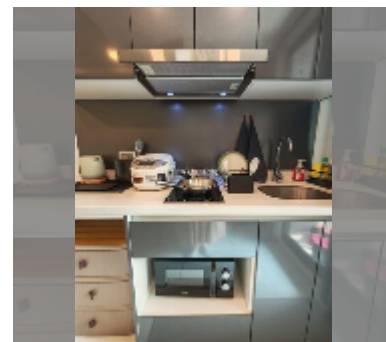

Condo for rent 1 bedroom 26 m² in Arcadia Beach Continental, Pattaya

฿ 12,000

UNIT PARAMETERS:

UID	FR-242834
type	1 bedroom
size	26m²
floor	3
view	city view
year contract	12,000 THB / month
security deposit	2 months
quality	excellent
equipment: furniture, household appliances, kitchen appliances, air conditioner, internet, television, washing-machine, refrigerator	

PROJECT PARAMETERS:

district	Thappraya
buildings	5
floors	8
built in	2018
maintenance	฿ 10,920/year

FACILITIES:

General information: resort, meters to beach: 500, minutes to beach: 10, underground parking.

Swimming pool: swimming pool, kids pool, water slides, waterfall, pool bar .

Chill zone: chill zone.

Health zone: gym, sauna.

Other: reception, lobby, clubhouse, games room, CCTV, security.