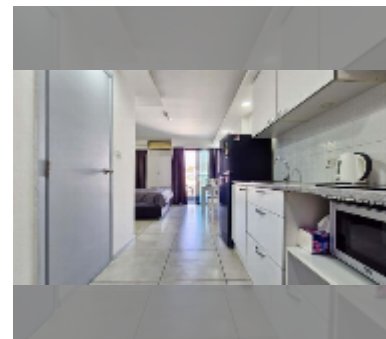

Condo for rent studio 28 m² in Siam Oriental Tropical Garden, Pattaya

฿ 12,000

UNIT PARAMETERS:

UID	FR-242825
type	studio
size	28m²
floor	8
view	city view
per month	15,000 THB
year contract	12,000 THB / month
security deposit	2 months
quality	good

equipment: furniture, household appliances, kitchen appliances, air conditioner, internet, television, washing-machine, refrigerator

PROJECT PARAMETERS:

district	Pratumnak
buildings	3
floors	8
built in	2015
maintenance	฿ 15,120/year

FACILITIES:

General information: resort, meters to beach: 500, minutes to beach: 5, pets are allowed, underground parking.

Swimming pool: swimming pool, kids pool.

Health zone: gym.

Other: reception, CCTV, security.