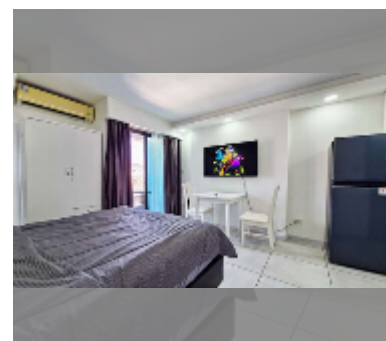

Condo for rent studio 28 m² in Siam Oriental Tropical Garden, Pattaya

฿ 12,000

UNIT PARAMETERS:

UID	FR-242825
type	studio
size	28m²
floor	8
view	city view
per month	15,000 THB
year contract	12,000 THB / month
security deposit	2 months
quality	good

equipment: furniture, household appliances, kitchen appliances, air conditioner, internet, television, washing-machine, refrigerator

PROJECT PARAMETERS:

district	Pratumnak
buildings	3
floors	8
built in	2015
maintenance	฿ 15,120/year

FACILITIES:

General information: resort, meters to beach: 500, minutes to beach: 5, pets are allowed, underground parking.

Swimming pool: swimming pool, kids pool.

Health zone: gym.

Other: reception, CCTV, security.