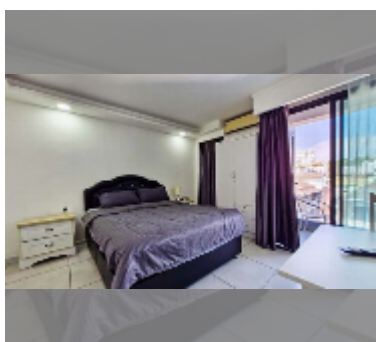

Condo for rent studio 28 m² in Siam Oriental Tropical Garden, Pattaya

฿ 12,000

UNIT PARAMETERS:

UID	FR-242825
type	studio
size	28m²
floor	8
view	city view
per month	15,000 THB
year contract	12,000 THB / month
security deposit	2 months
quality	good

equipment: furniture, household appliances, kitchen appliances, air conditioner, internet, television, washing-machine, refrigerator

PROJECT PARAMETERS:

district	Pratumnak
buildings	3
floors	8
built in	2015
maintenance	฿ 15,120/year

FACILITIES:

General information: resort, meters to beach: 500, minutes to beach: 5, pets are allowed, underground parking.

Swimming pool: swimming pool, kids pool.

Health zone: gym.

Other: reception, CCTV, security.