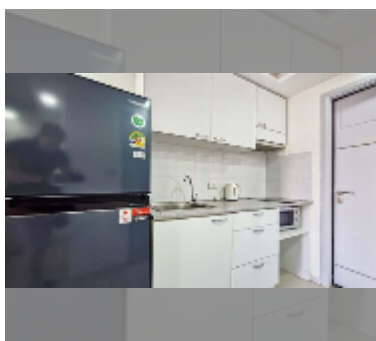

Condo for rent studio 28 m² in Siam Oriental Tropical Garden, Pattaya

฿ 12,000

UNIT PARAMETERS:

UID	FR-242825
type	studio
size	28m²
floor	8
view	city view
per month	15,000 THB
year contract	12,000 THB / month
security deposit	2 months
quality	good

equipment: furniture, household appliances, kitchen appliances, air conditioner, internet, television, washing-machine, refrigerator

PROJECT PARAMETERS:

district	Pratumnak
buildings	3
floors	8
built in	2015
maintenance	฿ 15,120/year

FACILITIES:

General information: resort, meters to beach: 500, minutes to beach: 5, pets are allowed, underground parking.

Swimming pool: swimming pool, kids pool.

Health zone: gym.

Other: reception, CCTV, security.