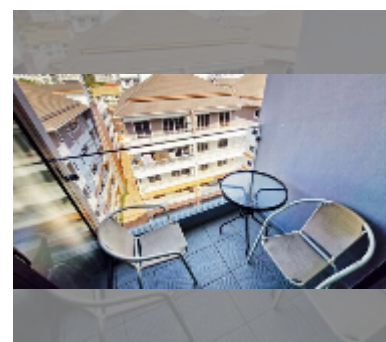

## Condo for rent studio 28 m<sup>2</sup> in Siam Oriental Tropical Garden, Pattaya

**฿ 12,000**

### FACILITIES:

General information: resort, meters to beach: 500, minutes to beach: 5, pets are allowed, underground parking.

Swimming pool: swimming pool, kids pool.

Health zone: gym.

Other: reception, CCTV, security.