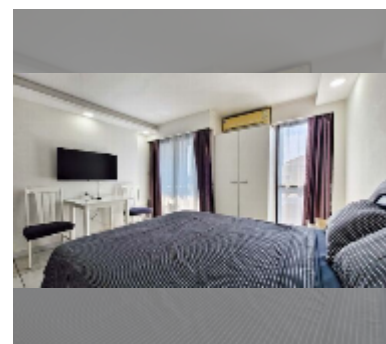

Condo for rent studio 28 m² in Siam Oriental Tropical Garden, Pattaya

฿ 10,000

UNIT PARAMETERS:

UID	FR-242823
type	studio
size	28m²
floor	8
view	city view
per month	10,000 THB
year contract	12,000 THB / month
security deposit	2 months
quality	good

equipment: furniture, household appliances, kitchen appliances, air conditioner, internet, television, washing-machine, refrigerator

PROJECT PARAMETERS:

district	Pratumnak
buildings	3
floors	8
built in	2015
maintenance	฿ 15,120/year

FACILITIES:

General information: resort, meters to beach: 500, minutes to beach: 5, pets are allowed, underground parking.

Swimming pool: swimming pool, kids pool.

Health zone: gym.

Other: reception, CCTV, security.