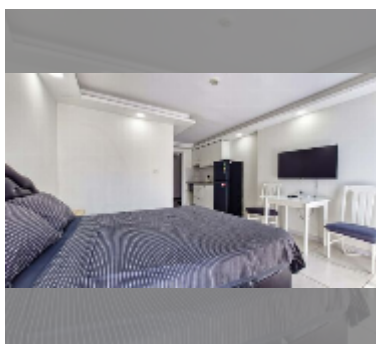

Condo for rent studio 28 m² in Siam Oriental Tropical Garden, Pattaya

฿ 10,000

UNIT PARAMETERS:

UID	FR-242823
type	studio
size	28m²
floor	8
view	city view
per month	10,000 THB
year contract	12,000 THB / month
security deposit	2 months
quality	good

equipment: furniture, household appliances, kitchen appliances, air conditioner, internet, television, washing-machine, refrigerator

PROJECT PARAMETERS:

district	Pratumnak
buildings	3
floors	8
built in	2015
maintenance	฿ 15,120/year

FACILITIES:

General information: resort, meters to beach: 500, minutes to beach: 5, pets are allowed, underground parking.

Swimming pool: swimming pool, kids pool.

Health zone: gym.

Other: reception, CCTV, security.