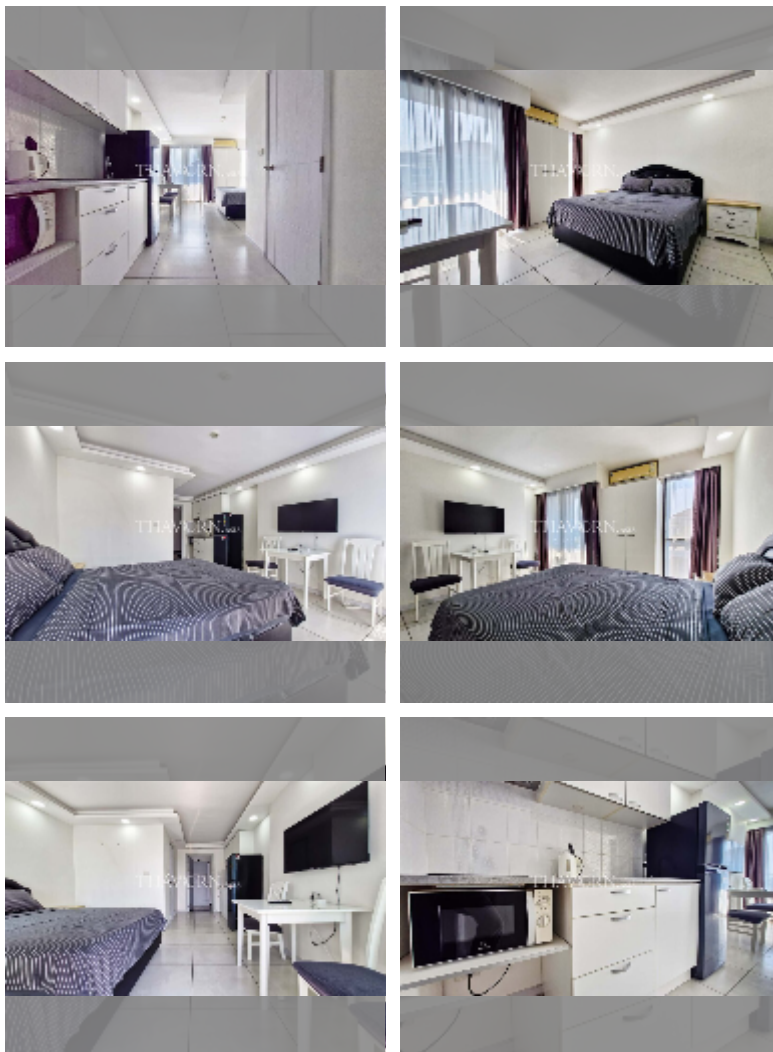

Condo for rent studio 28 m² in Siam Oriental Tropical Garden, Pattaya

฿ 12,000

UNIT PARAMETERS:

UID	FR-242823
type	studio
size	28m²
floor	8
view	city view
per month	15,000 THB
year contract	12,000 THB / month
security deposit	2 months
quality	good

equipment: furniture, household appliances, kitchen appliances, air conditioner, internet, television, washing-machine, refrigerator

PROJECT PARAMETERS:

district	Pratumnak
buildings	3
floors	8
built in	2015
maintenance	฿ 15,120/year

FACILITIES:

General information: resort, meters to beach: 500, minutes to beach: 5, pets are allowed, underground parking.
Swimming pool: swimming pool, kids pool.
Health zone: gym.
Other: reception, CCTV, security.