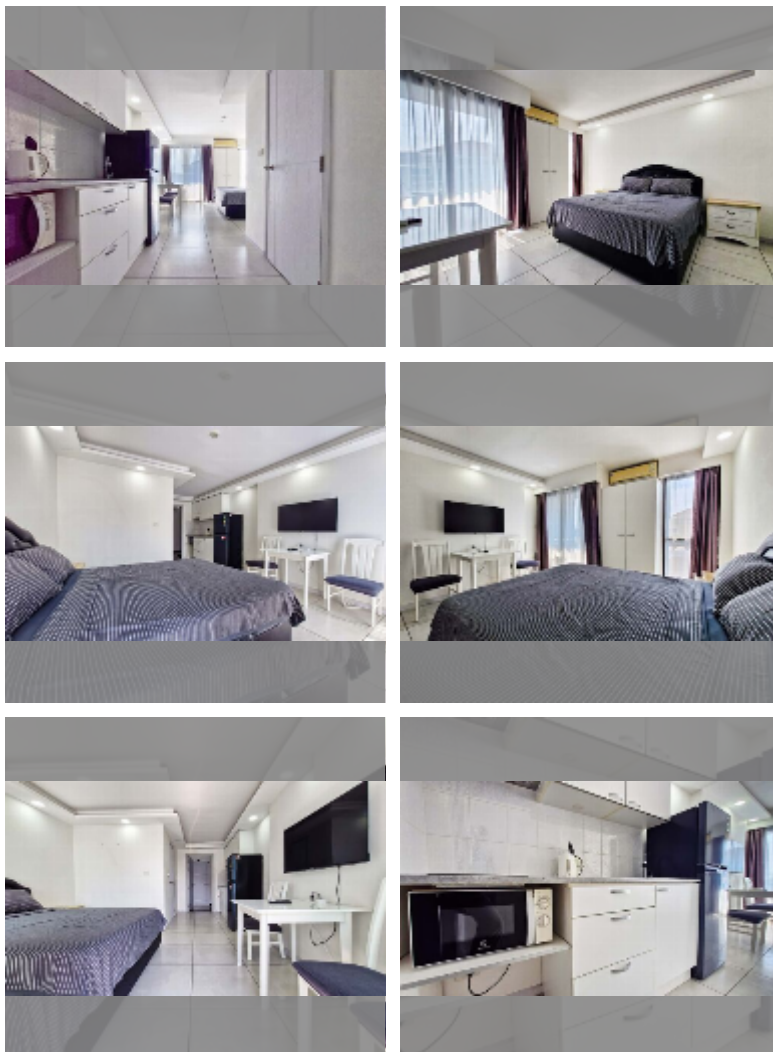

Condo for rent studio 28 m² in Siam Oriental Tropical Garden, Pattaya

฿ 12,000

UNIT PARAMETERS:

UID	FR-242823
type	studio
size	28m²
floor	8
view	city view
per month	15,000 THB
year contract	12,000 THB / month
security deposit	2 months
quality	good

equipment: furniture, household appliances, kitchen appliances, air conditioner, internet, television, washing-machine, refrigerator

PROJECT PARAMETERS:

district	Pratumnak
buildings	3
floors	8
built in	2015
maintenance	฿ 15,120/year

FACILITIES:

General information: resort, meters to beach: 500, minutes to beach: 5, pets are allowed, underground parking.
Swimming pool: swimming pool, kids pool.
Health zone: gym.
Other: reception, CCTV, security.