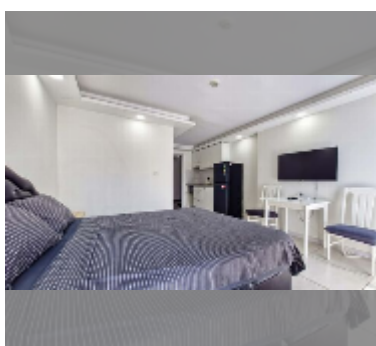

Condo for rent studio 28 m² in Siam Oriental Tropical Garden, Pattaya

฿ 10,000

UNIT PARAMETERS:

UID	FR-242823
type	studio
size	28m²
floor	8
view	city view
per month	10,000 THB
year contract	12,000 THB / month
security deposit	2 months
quality	good

equipment: furniture, household appliances, kitchen appliances, air conditioner, internet, television, washing-machine, refrigerator

PROJECT PARAMETERS:

district	Pratumnak
buildings	3
floors	8
built in	2015
maintenance	฿ 15,120/year

FACILITIES:

General information: resort, meters to beach: 500, minutes to beach: 5, pets are allowed, underground parking.

Swimming pool: swimming pool, kids pool.

Health zone: gym.

Other: reception, CCTV, security.