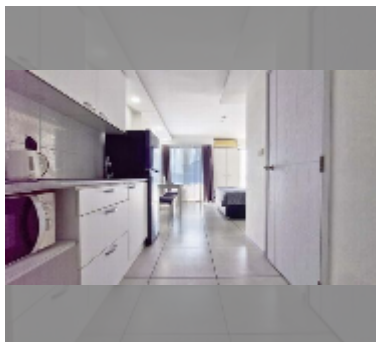

Condo for rent studio 28 m² in Siam Oriental Tropical Garden, Pattaya

฿ 10,000

UNIT PARAMETERS:

UID	FR-242823
type	studio
size	28m²
floor	8
view	city view
per month	10,000 THB
year contract	12,000 THB / month
security deposit	2 months
quality	good

equipment: furniture, household appliances, kitchen appliances, air conditioner, internet, television, washing-machine, refrigerator

PROJECT PARAMETERS:

district	Pratumnak
buildings	3
floors	8
built in	2015
maintenance	฿ 15,120/year

FACILITIES:

General information: resort, meters to beach: 500, minutes to beach: 5, pets are allowed, underground parking.

Swimming pool: swimming pool, kids pool.

Health zone: gym.

Other: reception, CCTV, security.