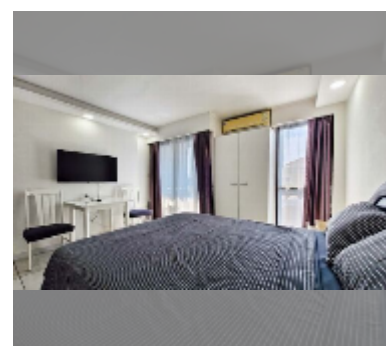

Condo for rent studio 28 m² in Siam Oriental Tropical Garden, Pattaya

฿ 10,000

UNIT PARAMETERS:

UID	FR-242823
type	studio
size	28m²
floor	8
view	city view
per month	10,000 THB
year contract	12,000 THB / month
security deposit	2 months
quality	good

equipment: furniture, household appliances, kitchen appliances, air conditioner, internet, television, washing-machine, refrigerator

PROJECT PARAMETERS:

district	Pratumnak
buildings	3
floors	8
built in	2015
maintenance	฿ 15,120/year

FACILITIES:

General information: resort, meters to beach: 500, minutes to beach: 5, pets are allowed, underground parking.

Swimming pool: swimming pool, kids pool.

Health zone: gym.

Other: reception, CCTV, security.