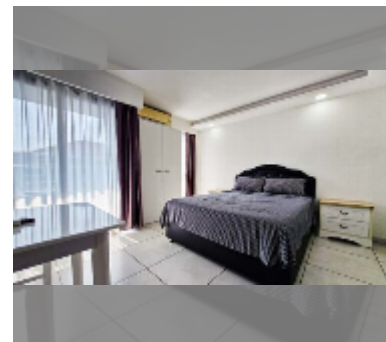

Condo for rent studio 28 m² in Siam Oriental Tropical Garden, Pattaya

฿ 10,000

UNIT PARAMETERS:

UID	FR-242823
type	studio
size	28m²
floor	8
view	city view
per month	10,000 THB
year contract	12,000 THB / month
security deposit	2 months
quality	good

equipment: furniture, household appliances, kitchen appliances, air conditioner, internet, television, washing-machine, refrigerator

PROJECT PARAMETERS:

district	Pratumnak
buildings	3
floors	8
built in	2015
maintenance	฿ 15,120/year

FACILITIES:

General information: resort, meters to beach: 500, minutes to beach: 5, pets are allowed, underground parking.

Swimming pool: swimming pool, kids pool.

Health zone: gym.

Other: reception, CCTV, security.