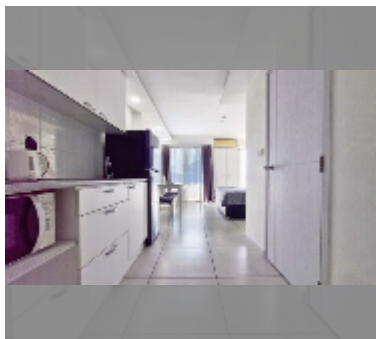

Condo for rent studio 28 m² in Siam Oriental Tropical Garden, Pattaya

฿ 10,000

UNIT PARAMETERS:

UID	FR-242823
type	studio
size	28m²
floor	8
view	city view
per month	10,000 THB
year contract	12,000 THB / month
security deposit	2 months
quality	good

equipment: furniture, household appliances, kitchen appliances, air conditioner, internet, television, washing-machine, refrigerator

PROJECT PARAMETERS:

district	Pratumnak
buildings	3
floors	8
built in	2015
maintenance	฿ 15,120/year

FACILITIES:

General information: resort, meters to beach: 500, minutes to beach: 5, pets are allowed, underground parking.

Swimming pool: swimming pool, kids pool.

Health zone: gym.

Other: reception, CCTV, security.