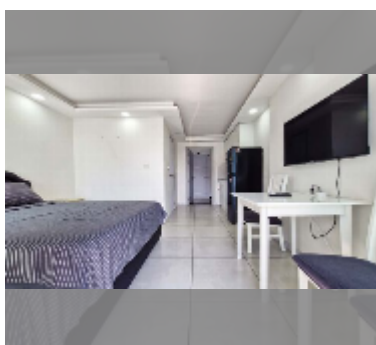

Condo for rent studio 28 m² in Siam Oriental Tropical Garden, Pattaya

฿ 10,000

UNIT PARAMETERS:

UID	FR-242823
type	studio
size	28m²
floor	8
view	city view
per month	10,000 THB
year contract	12,000 THB / month
security deposit	2 months
quality	good

equipment: furniture, household appliances, kitchen appliances, air conditioner, internet, television, washing-machine, refrigerator

PROJECT PARAMETERS:

district	Pratumnak
buildings	3
floors	8
built in	2015
maintenance	฿ 15,120/year

FACILITIES:

General information: resort, meters to beach: 500, minutes to beach: 5, pets are allowed, underground parking.

Swimming pool: swimming pool, kids pool.

Health zone: gym.

Other: reception, CCTV, security.