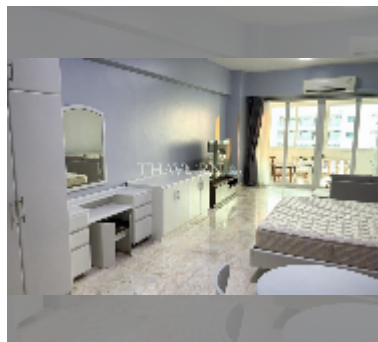

Condo for rent studio 65 m² in Jomtien Complex, Pattaya

฿ 22,000

UNIT PARAMETERS:

UID	FR-242822
type	studio
size	65m²
floor	25
view	sea view
year contract	22,000 THB / month
security deposit	2 months
quality	good
equipment: furniture, household appliances, kitchen appliances, smart home system, air conditioner, internet, television, washing-machine, refrigerator	

PROJECT PARAMETERS:

district	Jomtien
buildings	2
floors	39
built in	1995
maintenance	฿ 15,600/year

FACILITIES:

General information: highrise, meters to beach: 50, minutes to beach: 3, multy-level parking.

Swimming pool: swimming pool, sunbathing area.

Chill zone: chill zone, garden, barbeque areas.

Health zone: gym.

Other: CCTV, security, minimart, laundry.