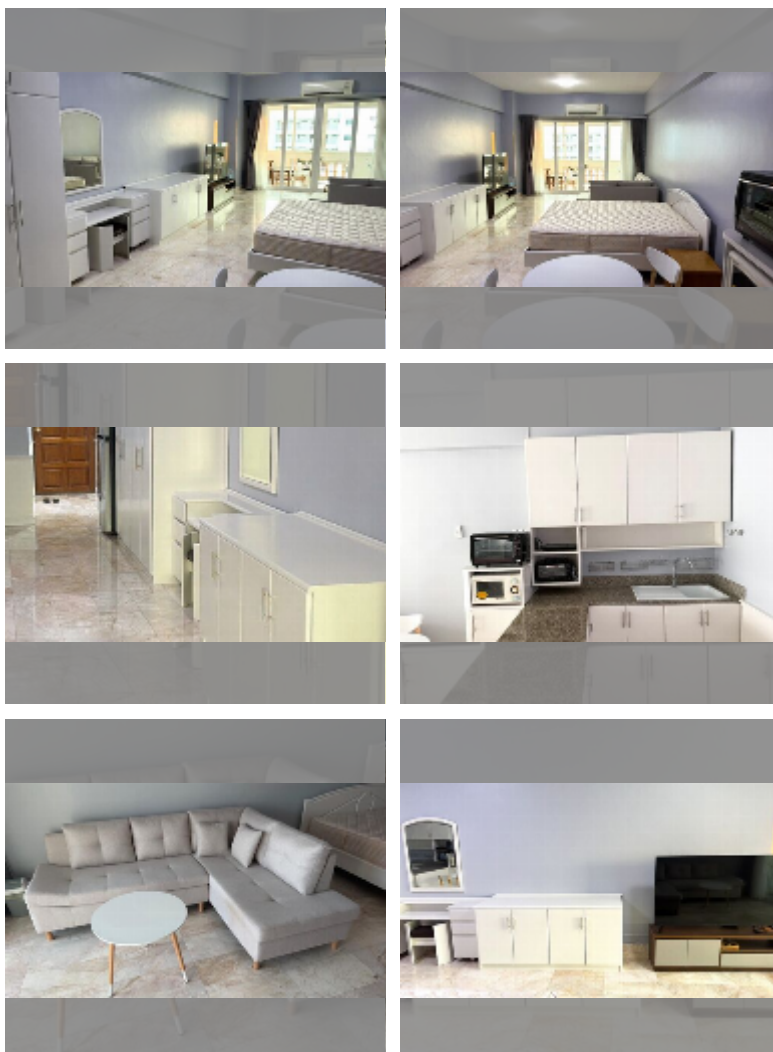

Condo for rent studio 65 m² in Jomtien Complex, Pattaya

฿ 22,000

UNIT PARAMETERS:

UID	FR-242822
type	studio
size	65m²
floor	25
view	sea view
year contract	22,000 THB / month
security deposit	2 months
quality	good
equipment: furniture, household appliances, kitchen appliances, smart home system, air conditioner, internet, television, washing-machine, refrigerator	

PROJECT PARAMETERS:

district	Jomtien
buildings	2
floors	39
built in	1995
maintenance	฿ 15,600/year

FACILITIES:

General information: highrise, meters to beach: 50, minutes to beach: 3, multy-level parking.

Swimming pool: swimming pool, sunbathing area.

Chill zone: chill zone, garden, barbeque areas.

Health zone: gym.

Other: CCTV, security, minimart, laundry.