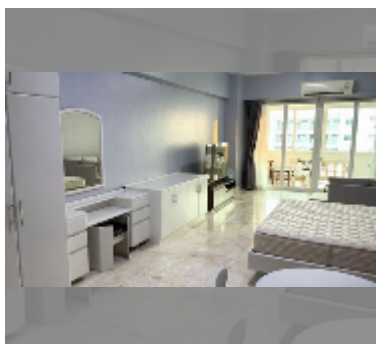

Condo for rent studio 65 m² in Jomtien Complex, Pattaya

฿ 22,000

UNIT PARAMETERS:

UID	FR-242822
type	studio
size	65m²
floor	25
view	sea view
year contract	22,000 THB / month
security deposit	2 months
quality	good
equipment: furniture, household appliances, kitchen appliances, smart home system, air conditioner, internet, television, washing-machine, refrigerator	

PROJECT PARAMETERS:

district	Jomtien
buildings	2
floors	39
built in	1995
maintenance	฿ 15,600/year

FACILITIES:

General information: highrise, meters to beach: 50, minutes to beach: 3, multy-level parking.

Swimming pool: swimming pool, sunbathing area.

Chill zone: chill zone, garden, barbeque areas.

Health zone: gym.

Other: CCTV, security, minimart, laundry.