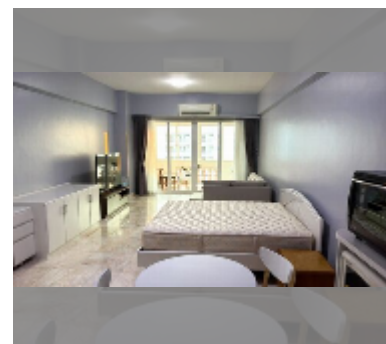

Condo for rent studio 65 m² in Jomtien Complex, Pattaya

฿ 22,000

UNIT PARAMETERS:

UID	FR-242822
type	studio
size	65m²
floor	25
view	sea view
year contract	22,000 THB / month
security deposit	2 months
quality	good
equipment: furniture, household appliances, kitchen appliances, smart home system, air conditioner, internet, television, washing-machine, refrigerator	

PROJECT PARAMETERS:

district	Jomtien
buildings	2
floors	39
built in	1995
maintenance	฿ 15,600/year

FACILITIES:

General information: highrise, meters to beach: 50, minutes to beach: 3, multy-level parking.

Swimming pool: swimming pool, sunbathing area.

Chill zone: chill zone, garden, barbeque areas.

Health zone: gym.

Other: CCTV, security, minimart, laundry.