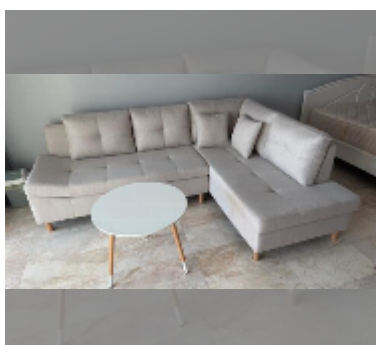

Condo for rent studio 65 m² in Jomtien Complex, Pattaya

฿ 22,000

UNIT PARAMETERS:

UID	FR-242822
type	studio
size	65m²
floor	25
view	sea view
year contract	22,000 THB / month
security deposit	2 months
quality	good
equipment: furniture, household appliances, kitchen appliances, smart home system, air conditioner, internet, television, washing-machine, refrigerator	

PROJECT PARAMETERS:

district	Jomtien
buildings	2
floors	39
built in	1995
maintenance	฿ 15,600/year

FACILITIES:

General information: highrise, meters to beach: 50, minutes to beach: 3, multy-level parking.

Swimming pool: swimming pool, sunbathing area.

Chill zone: chill zone, garden, barbeque areas.

Health zone: gym.

Other: CCTV, security, minimart, laundry.