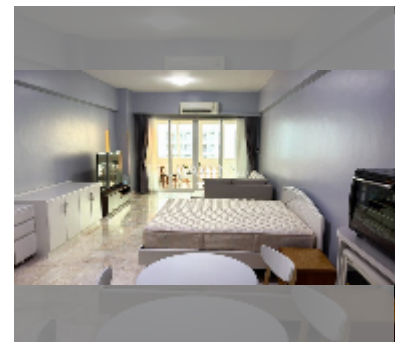

Condo for rent studio 65 m² in Jomtien Complex, Pattaya

฿ 22,000

UNIT PARAMETERS:

UID	FR-242822
type	studio
size	65m²
floor	25
view	sea view
year contract	22,000 THB / month
security deposit	2 months
quality	good
equipment: furniture, household appliances, kitchen appliances, smart home system, air conditioner, internet, television, washing-machine, refrigerator	

PROJECT PARAMETERS:

district	Jomtien
buildings	2
floors	39
built in	1995
maintenance	฿ 15,600/year

FACILITIES:

General information: highrise, meters to beach: 50, minutes to beach: 3, multy-level parking.

Swimming pool: swimming pool, sunbathing area.

Chill zone: chill zone, garden, barbeque areas.

Health zone: gym.

Other: CCTV, security, minimart, laundry.