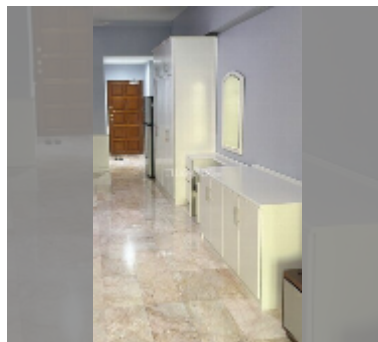

Condo for rent studio 65 m² in Jomtien Complex, Pattaya

฿ 22,000

UNIT PARAMETERS:

UID	FR-242822
type	studio
size	65m²
floor	25
view	sea view
year contract	22,000 THB / month
security deposit	2 months
quality	good
equipment: furniture, household appliances, kitchen appliances, smart home system, air conditioner, internet, television, washing-machine, refrigerator	

PROJECT PARAMETERS:

district	Jomtien
buildings	2
floors	39
built in	1995
maintenance	฿ 15,600/year

FACILITIES:

General information: highrise, meters to beach: 50, minutes to beach: 3, multy-level parking.

Swimming pool: swimming pool, sunbathing area.

Chill zone: chill zone, garden, barbeque areas.

Health zone: gym.

Other: CCTV, security, minimart, laundry.