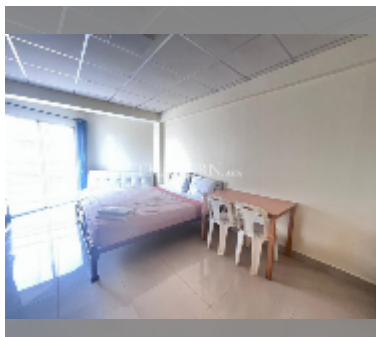

Condo for rent studio 28 m² in Jomtien beach condominium, Pattaya

฿ 9,000

UNIT PARAMETERS:

UID	FR-242814
type	studio
size	28m²
floor	14
view	city view
per month	12,000 THB
year contract	9,000 THB / month
security deposit	2 months
quality	fair
equipment: furniture, household appliances, kitchen appliances, air conditioner, television, refrigerator	

PROJECT PARAMETERS:

district	Jomtien
buildings	5
floors	18
built in	1993

FACILITIES:

General information: highrise, open parking.

Swimming pool: swimming pool.

Chill zone: chill zone.

Health zone: gym.

Other: CCTV, security, minimart.