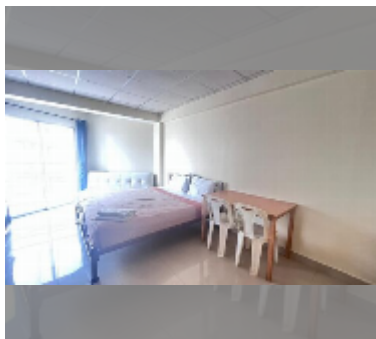

Condo for rent studio 28 m² in Jomtien beach condominium, Pattaya

฿ 9,000

UNIT PARAMETERS:

UID	FR-242814
type	studio
size	28m²
floor	14
view	city view
per month	12,000 THB
year contract	9,000 THB / month
security deposit	2 months
quality	fair
equipment: furniture, household appliances, kitchen appliances, air conditioner, television, refrigerator	

PROJECT PARAMETERS:

district	Jomtien
buildings	5
floors	18
built in	1993

FACILITIES:

General information: highrise, open parking.

Swimming pool: swimming pool.

Chill zone: chill zone.

Health zone: gym.

Other: CCTV, security, minimart.