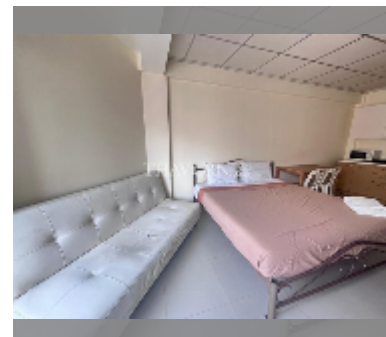

Condo for rent studio 28 m² in Jomtien beach condominium, Pattaya

฿ 9,000

UNIT PARAMETERS:

UID	FR-242814
type	studio
size	28m²
floor	14
view	city view
per month	12,000 THB
year contract	9,000 THB / month
security deposit	2 months
quality	fair
equipment: furniture, household appliances, kitchen appliances, air conditioner, television, refrigerator	

PROJECT PARAMETERS:

district	Jomtien
buildings	5
floors	18
built in	1993

FACILITIES:

General information: highrise, open parking.

Swimming pool: swimming pool.

Chill zone: chill zone.

Health zone: gym.

Other: CCTV, security, minimart.