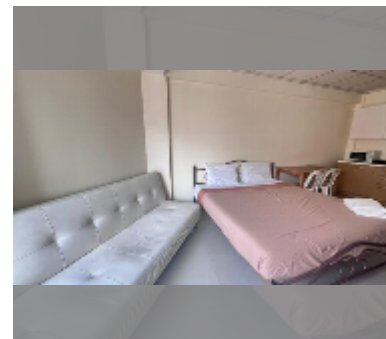

Condo for rent studio 28 m² in Jomtien beach condominium, Pattaya

฿ 9,000

UNIT PARAMETERS:

UID	FR-242814
type	studio
size	28m²
floor	14
view	city view
per month	12,000 THB
year contract	9,000 THB / month
security deposit	2 months
quality	fair
equipment: furniture, household appliances, kitchen appliances, air conditioner, television, refrigerator	

PROJECT PARAMETERS:

district	Jomtien
buildings	5
floors	18
built in	1993

FACILITIES:

General information: highrise, open parking.

Swimming pool: swimming pool.

Chill zone: chill zone.

Health zone: gym.

Other: CCTV, security, minimart.