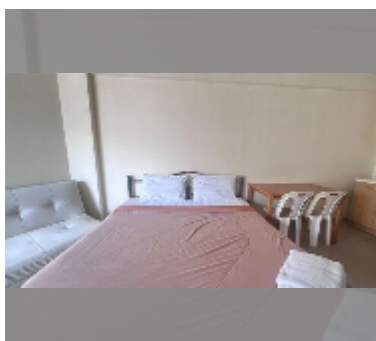

Condo for rent studio 28 m² in Jomtien beach condominium, Pattaya

฿ 9,000

UNIT PARAMETERS:

UID	FR-242814
type	studio
size	28m²
floor	14
view	city view
per month	12,000 THB
year contract	9,000 THB / month
security deposit	2 months
quality	fair
equipment: furniture, household appliances, kitchen appliances, air conditioner, television, refrigerator	

PROJECT PARAMETERS:

district	Jomtien
buildings	5
floors	18
built in	1993

FACILITIES:

General information: highrise, open parking.

Swimming pool: swimming pool.

Chill zone: chill zone.

Health zone: gym.

Other: CCTV, security, minimart.