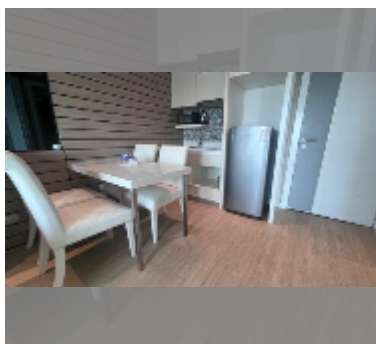

Condo for rent 1 bedroom 33 m² in La Santir, Pattaya

฿ 12,000

UNIT PARAMETERS:

UID	FR-242806
type	1 bedroom
size	33m²
floor	13
view	partial sea view
per month	15,000 THB
year contract	12,000 THB / month
security deposit	2 months
quality	good
equipment: furniture, household appliances, kitchen appliances, air conditioner, television, refrigerator	

PROJECT PARAMETERS:

district	Jomtien
buildings	1
floors	29
built in	2015
maintenance	฿ 11,880/year

FACILITIES:

General information: highrise, meters to beach: 500, minutes to beach: 10, open parking, multy-level parking.

Swimming pool: swimming pool, kids pool, infinity view.

Chill zone: garden.

Health zone: gym.

Other: reception, lobby, CCTV, security.