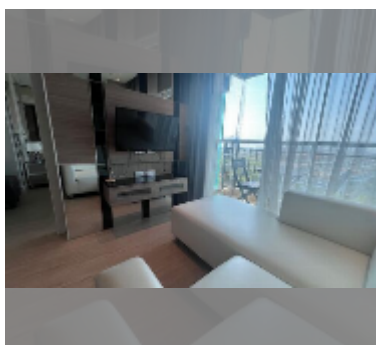

Condo for rent 1 bedroom 33 m² in La Santir, Pattaya

฿ 12,000

UNIT PARAMETERS:

UID	FR-242806
type	1 bedroom
size	33m²
floor	13
view	partial sea view
per month	15,000 THB
year contract	12,000 THB / month
security deposit	2 months
quality	good
equipment: furniture, household appliances, kitchen appliances, air conditioner, television, refrigerator	

PROJECT PARAMETERS:

district	Jomtien
buildings	1
floors	29
built in	2015
maintenance	฿ 11,880/year

FACILITIES:

General information: highrise, meters to beach: 500, minutes to beach: 10, open parking, multy-level parking.

Swimming pool: swimming pool, kids pool, infinity view.

Chill zone: garden.

Health zone: gym.

Other: reception, lobby, CCTV, security.