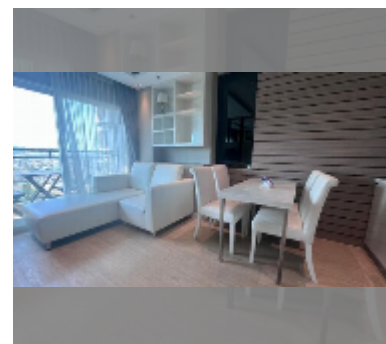

Condo for rent 1 bedroom 33 m² in La Santir, Pattaya

฿ 12,000

UNIT PARAMETERS:

UID	FR-242806
type	1 bedroom
size	33m²
floor	13
view	partial sea view
per month	15,000 THB
year contract	12,000 THB / month
security deposit	2 months
quality	good
equipment: furniture, household appliances, kitchen appliances, air conditioner, television, refrigerator	

PROJECT PARAMETERS:

district	Jomtien
buildings	1
floors	29
built in	2015
maintenance	฿ 11,880/year

FACILITIES:

General information: highrise, meters to beach: 500, minutes to beach: 10, open parking, multy-level parking.

Swimming pool: swimming pool, kids pool, infinity view.

Chill zone: garden.

Health zone: gym.

Other: reception, lobby, CCTV, security.