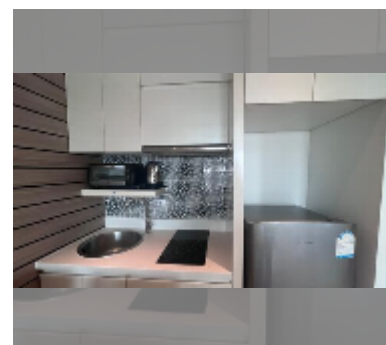

Condo for rent 1 bedroom 33 m² in La Santir, Pattaya

฿ 12,000

UNIT PARAMETERS:

UID	FR-242806
type	1 bedroom
size	33m²
floor	13
view	partial sea view
per month	15,000 THB
year contract	12,000 THB / month
security deposit	2 months
quality	good
equipment: furniture, household appliances, kitchen appliances, air conditioner, television, refrigerator	

PROJECT PARAMETERS:

district	Jomtien
buildings	1
floors	29
built in	2015
maintenance	฿ 11,880/year

FACILITIES:

General information: highrise, meters to beach: 500, minutes to beach: 10, open parking, multy-level parking.

Swimming pool: swimming pool, kids pool, infinity view.

Chill zone: garden.

Health zone: gym.

Other: reception, lobby, CCTV, security.