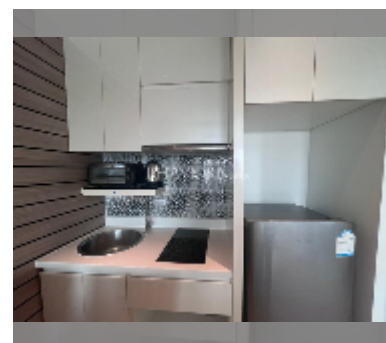

Condo for rent 1 bedroom 33 m² in La Santir, Pattaya

฿ 12,000

UNIT PARAMETERS:

UID	FR-242806
type	1 bedroom
size	33m²
floor	13
view	partial sea view
per month	15,000 THB
year contract	12,000 THB / month
security deposit	2 months
quality	good
equipment: furniture, household appliances, kitchen appliances, air conditioner, television, refrigerator	

PROJECT PARAMETERS:

district	Jomtien
buildings	1
floors	29
built in	2015
maintenance	฿ 11,880/year

FACILITIES:

General information: highrise, meters to beach: 500, minutes to beach: 10, open parking, multy-level parking.

Swimming pool: swimming pool, kids pool, infinity view.

Chill zone: garden.

Health zone: gym.

Other: reception, lobby, CCTV, security.