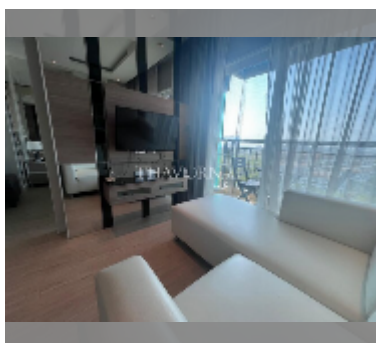

Condo for rent 1 bedroom 33 m² in La Santir, Pattaya

฿ 12,000

UNIT PARAMETERS:

UID	FR-242806
type	1 bedroom
size	33m²
floor	13
view	partial sea view
per month	15,000 THB
year contract	12,000 THB / month
security deposit	2 months
quality	good
equipment: furniture, household appliances, kitchen appliances, air conditioner, television, refrigerator	

PROJECT PARAMETERS:

district	Jomtien
buildings	1
floors	29
built in	2015
maintenance	฿ 11,880/year

FACILITIES:

General information: highrise, meters to beach: 500, minutes to beach: 10, open parking, multy-level parking.

Swimming pool: swimming pool, kids pool, infinity view.

Chill zone: garden.

Health zone: gym.

Other: reception, lobby, CCTV, security.