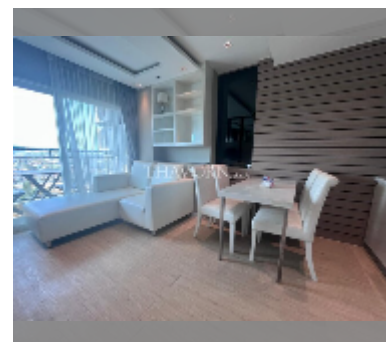

Condo for rent 1 bedroom 33 m² in La Santir, Pattaya

฿ 12,000

UNIT PARAMETERS:

UID	FR-242806
type	1 bedroom
size	33m²
floor	13
view	partial sea view
per month	15,000 THB
year contract	12,000 THB / month
security deposit	2 months
quality	good
equipment: furniture, household appliances, kitchen appliances, air conditioner, television, refrigerator	

PROJECT PARAMETERS:

district	Jomtien
buildings	1
floors	29
built in	2015
maintenance	฿ 11,880/year

FACILITIES:

General information: highrise, meters to beach: 500, minutes to beach: 10, open parking, multy-level parking.

Swimming pool: swimming pool, kids pool, infinity view.

Chill zone: garden.

Health zone: gym.

Other: reception, lobby, CCTV, security.