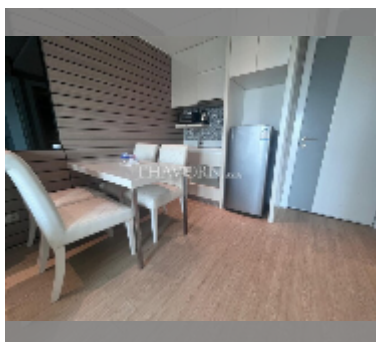

Condo for rent 1 bedroom 33 m² in La Santir, Pattaya

฿ 12,000

UNIT PARAMETERS:

UID	FR-242806
type	1 bedroom
size	33m²
floor	13
view	partial sea view
per month	15,000 THB
year contract	12,000 THB / month
security deposit	2 months
quality	good
equipment: furniture, household appliances, kitchen appliances, air conditioner, television, refrigerator	

PROJECT PARAMETERS:

district	Jomtien
buildings	1
floors	29
built in	2015
maintenance	฿ 11,880/year

FACILITIES:

General information: highrise, meters to beach: 500, minutes to beach: 10, open parking, multy-level parking.

Swimming pool: swimming pool, kids pool, infinity view.

Chill zone: garden.

Health zone: gym.

Other: reception, lobby, CCTV, security.