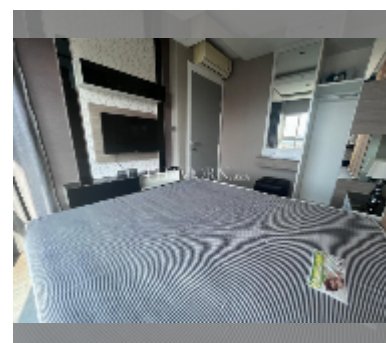

Condo for rent 1 bedroom 33 m² in La Santir, Pattaya

฿ 12,000

UNIT PARAMETERS:

UID	FR-242806
type	1 bedroom
size	33m²
floor	13
view	partial sea view
per month	15,000 THB
year contract	12,000 THB / month
security deposit	2 months
quality	good
equipment: furniture, household appliances, kitchen appliances, air conditioner, television, refrigerator	

PROJECT PARAMETERS:

district	Jomtien
buildings	1
floors	29
built in	2015
maintenance	฿ 11,880/year

FACILITIES:

General information: highrise, meters to beach: 500, minutes to beach: 10, open parking, multy-level parking.

Swimming pool: swimming pool, kids pool, infinity view.

Chill zone: garden.

Health zone: gym.

Other: reception, lobby, CCTV, security.