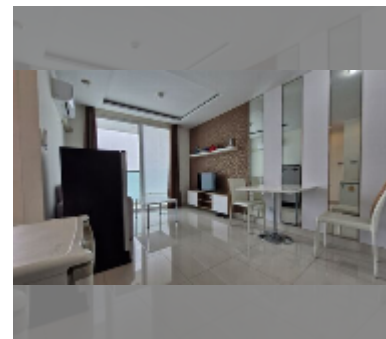

Condo for rent 1 bedroom 35 m² in Amazon Residence, Pattaya

฿ 12,000

UNIT PARAMETERS:

UID	FR-242803
type	1 bedroom
size	35m ²
floor	6
view	city view
per month	15,000 THB
year contract	12,000 THB / month
security deposit	2 months
quality	good
equipment: furniture, household appliances, kitchen appliances, air conditioner, television, refrigerator	

Chill zone: chill zone, garden.

Health zone: gym, sauna, hamam.

Other: reception, lobby, games room, CCTV, security, minimart, laundry.

details