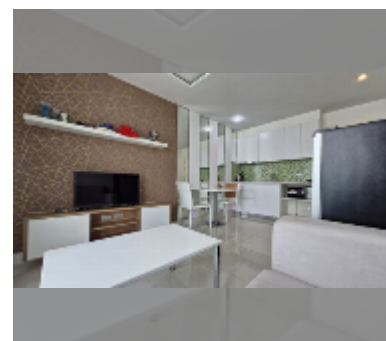

Condo for rent 1 bedroom 35 m² in Amazon Residence, Pattaya

฿ 12,000

UNIT PARAMETERS:

UID	FR-242803
type	1 bedroom
size	35m ²
floor	6
view	city view
per month	15,000 THB
year contract	12,000 THB / month
security deposit	2 months
quality	good
equipment: furniture, household appliances, kitchen appliances, air conditioner, television, refrigerator	

Chill zone: chill zone, garden.

Health zone: gym, sauna, hamam.

Other: reception, lobby, games room, CCTV, security, minimart, laundry.

details