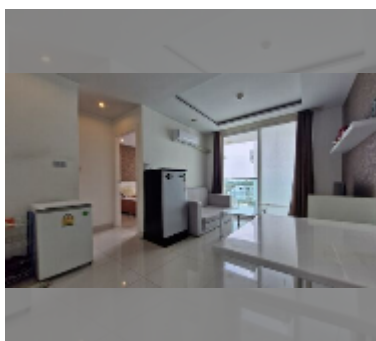

Condo for rent 1 bedroom 35 m² in Amazon Residence, Pattaya

฿ 12,000

UNIT PARAMETERS:

UID	FR-242803
type	1 bedroom
size	35m ²
floor	6
view	city view
per month	15,000 THB
year contract	12,000 THB / month
security deposit	2 months
quality	good
equipment: furniture, household appliances, kitchen appliances, air conditioner, television, refrigerator	

PROJECT PARAMETERS:

district	Jomtien
buildings	4
floors	8
built in	2014
maintenance	฿ 14,700/year

FACILITIES:

General information: resort, shuttle bus, open parking.

Swimming pool: swimming pool, kids pool, water slides, waterfall, jacuzzi.

Chill zone: chill zone, garden.

Health zone: gym, sauna, hamam.

Other: reception, lobby, games room, CCTV, security, minimart, laundry.

details