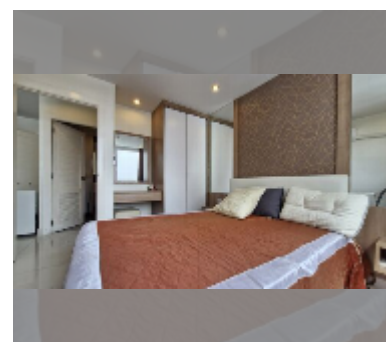

Condo for rent 1 bedroom 35 m² in Amazon Residence, Pattaya

฿ 12,000

UNIT PARAMETERS:

UID	FR-242803
type	1 bedroom
size	35m²
floor	6
view	city view
per month	15,000 THB
year contract	12,000 THB / month
security deposit	2 months
quality	good
equipment: furniture, household appliances, kitchen appliances, air conditioner, television, refrigerator	

PROJECT PARAMETERS:

district	Jomtien
buildings	4
floors	8
built in	2014
maintenance	฿ 14,700/year

FACILITIES:

General information: resort, shuttle bus, open parking.

Swimming pool: swimming pool, kids pool, water slides, waterfall, jacuzzi.

Chill zone: chill zone, garden.

Health zone: gym, sauna, hamam.

Other: reception, lobby, games room, CCTV, security, minimart, laundry.