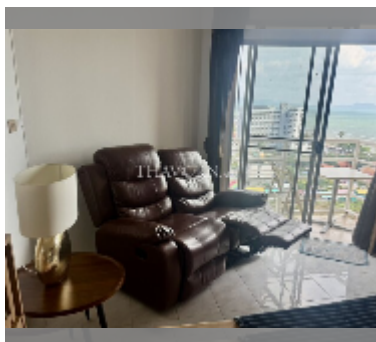

Condo for rent studio 35 m² in Jomtien beach condominium, Pattaya

฿ 9,500

UNIT PARAMETERS:

UID	FR-242802
type	studio
size	35m²
floor	17
view	city view
year contract	9,500 THB / month
security deposit	2 months

PROJECT PARAMETERS:

district	Jomtien
buildings	5
floors	18
built in	1993

FACILITIES:

General information: highrise, open parking.

Swimming pool: swimming pool.

Chill zone: chill zone.

Health zone: gym.

Other: CCTV, security, minimart.