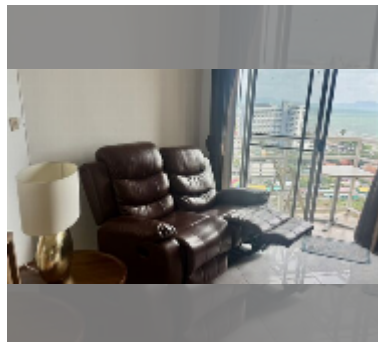

Condo for rent studio 35 m² in Jomtien beach condominium, Pattaya

฿ 9,500

UNIT PARAMETERS:

UID	FR-242802
type	studio
size	35m²
floor	17
view	city view
year contract	9,500 THB / month
security deposit	2 months

PROJECT PARAMETERS:

district	Jomtien
buildings	5
floors	18
built in	1993

FACILITIES:

- General information: highrise, open parking.
- Swimming pool: swimming pool.
- Chill zone: chill zone.
- Health zone: gym.
- Other: CCTV, security, minimart.