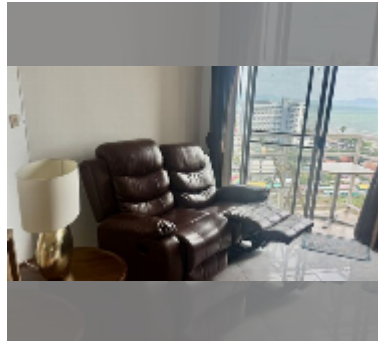

Condo for rent studio 35 m² in Jomtien beach condominium, Pattaya

฿ 9,500

UNIT PARAMETERS:

UID	FR-242802
type	studio
size	35m²
floor	17
view	city view
year contract	9,500 THB / month
security deposit	2 months

PROJECT PARAMETERS:

district	Jomtien
buildings	5
floors	18
built in	1993

FACILITIES:

- General information: highrise, open parking.
- Swimming pool: swimming pool.
- Chill zone: chill zone.
- Health zone: gym.
- Other: CCTV, security, minimart.