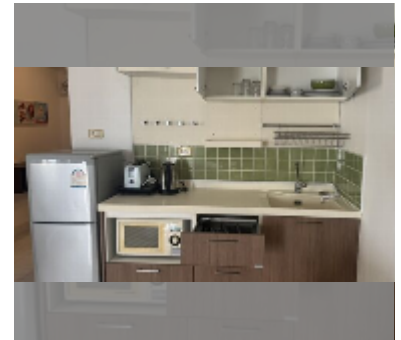

Condo for rent studio 35 m² in Jomtien beach condominium, Pattaya

฿ 9,500

UNIT PARAMETERS:

UID	FR-242802
type	studio
size	35m²
floor	17
view	city view
year contract	9,500 THB / month
security deposit	2 months

PROJECT PARAMETERS:

district	Jomtien
buildings	5
floors	18
built in	1993

FACILITIES:

- General information: highrise, open parking.
- Swimming pool: swimming pool.
- Chill zone: chill zone.
- Health zone: gym.
- Other: CCTV, security, minimart.