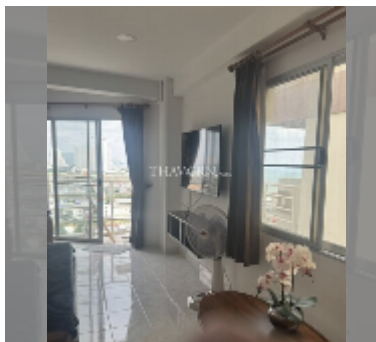

Condo for rent studio 35 m² in Jomtien beach condominium, Pattaya

฿ 9,500

UNIT PARAMETERS:

UID	FR-242802
type	studio
size	35m²
floor	17
view	city view
year contract	9,500 THB / month
security deposit	2 months

PROJECT PARAMETERS:

district	Jomtien
buildings	5
floors	18
built in	1993

FACILITIES:

General information: highrise, open parking.

Swimming pool: swimming pool.

Chill zone: chill zone.

Health zone: gym.

Other: CCTV, security, minimart.