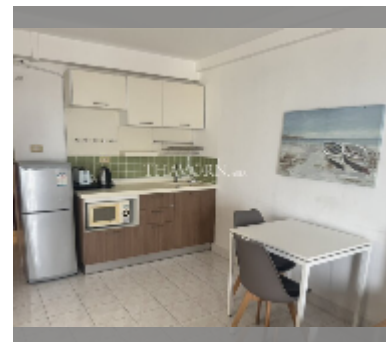

Condo for rent studio 35 m² in Jomtien beach condominium, Pattaya

฿ 9,500

UNIT PARAMETERS:

UID	FR-242802
type	studio
size	35m²
floor	17
view	city view
year contract	9,500 THB / month
security deposit	2 months

PROJECT PARAMETERS:

district	Jomtien
buildings	5
floors	18
built in	1993

FACILITIES:

General information: highrise, open parking.

Swimming pool: swimming pool.

Chill zone: chill zone.

Health zone: gym.

Other: CCTV, security, minimart.