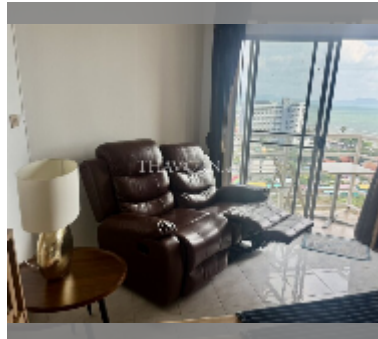

Condo for rent studio 35 m² in Jomtien beach condominium, Pattaya

฿ 9,500

UNIT PARAMETERS:

UID	FR-242802
type	studio
size	35m²
floor	17
view	city view
year contract	9,500 THB / month
security deposit	2 months

PROJECT PARAMETERS:

district	Jomtien
buildings	5
floors	18
built in	1993

FACILITIES:

- General information: highrise, open parking.
- Swimming pool: swimming pool.
- Chill zone: chill zone.
- Health zone: gym.
- Other: CCTV, security, minimart.