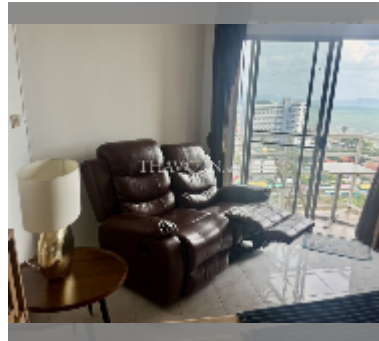

Condo for rent studio 35 m² in Jomtien beach condominium, Pattaya

฿ 9,500

UNIT PARAMETERS:

UID	FR-242802
type	studio
size	35m²
floor	17
view	city view
year contract	9,500 THB / month
security deposit	2 months

PROJECT PARAMETERS:

district	Jomtien
buildings	5
floors	18
built in	1993

FACILITIES:

- General information: highrise, open parking.
- Swimming pool: swimming pool.
- Chill zone: chill zone.
- Health zone: gym.
- Other: CCTV, security, minimart.