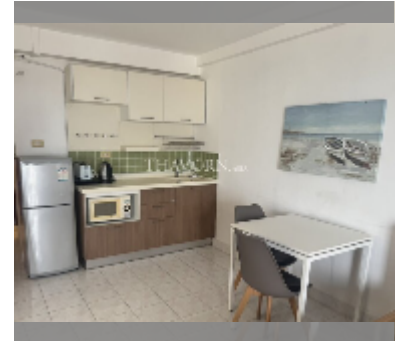

Condo for rent studio 35 m² in Jomtien beach condominium, Pattaya

฿ 9,500

UNIT PARAMETERS:

UID	FR-242802
type	studio
size	35m²
floor	17
view	city view
year contract	9,500 THB / month
security deposit	2 months

PROJECT PARAMETERS:

district	Jomtien
buildings	5
floors	18
built in	1993

FACILITIES:

- General information: highrise, open parking.
- Swimming pool: swimming pool.
- Chill zone: chill zone.
- Health zone: gym.
- Other: CCTV, security, minimart.