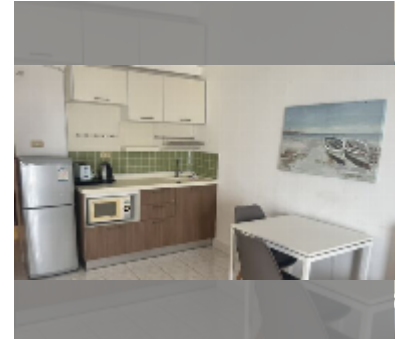

Condo for rent studio 35 m² in Jomtien beach condominium, Pattaya

฿ 9,500

UNIT PARAMETERS:

UID	FR-242802
type	studio
size	35m²
floor	17
view	city view
year contract	9,500 THB / month
security deposit	2 months

PROJECT PARAMETERS:

district	Jomtien
buildings	5
floors	18
built in	1993

FACILITIES:

- General information: highrise, open parking.
- Swimming pool: swimming pool.
- Chill zone: chill zone.
- Health zone: gym.
- Other: CCTV, security, minimart.