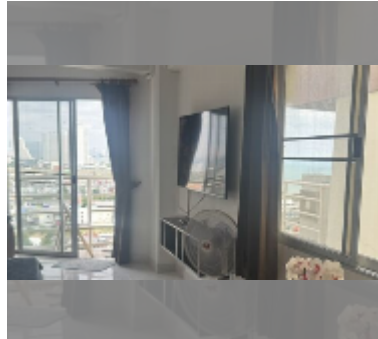

Condo for rent studio 35 m² in Jomtien beach condominium, Pattaya

฿ 9,500

UNIT PARAMETERS:

UID	FR-242802
type	studio
size	35m²
floor	17
view	city view
year contract	9,500 THB / month
security deposit	2 months

PROJECT PARAMETERS:

district	Jomtien
buildings	5
floors	18
built in	1993

FACILITIES:

- General information: highrise, open parking.
- Swimming pool: swimming pool.
- Chill zone: chill zone.
- Health zone: gym.
- Other: CCTV, security, minimart.