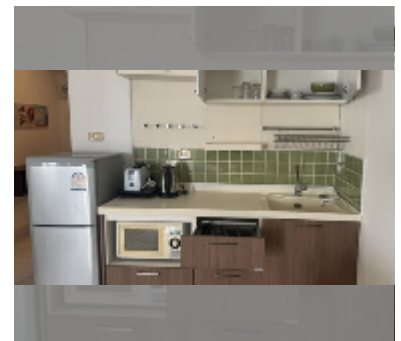

Condo for rent studio 35 m² in Jomtien beach condominium, Pattaya

฿ 9,500

UNIT PARAMETERS:

UID	FR-242802
type	studio
size	35m²
floor	17
view	city view
year contract	9,500 THB / month
security deposit	2 months

PROJECT PARAMETERS:

district	Jomtien
buildings	5
floors	18
built in	1993

FACILITIES:

- General information: highrise, open parking.
- Swimming pool: swimming pool.
- Chill zone: chill zone.
- Health zone: gym.
- Other: CCTV, security, minimart.