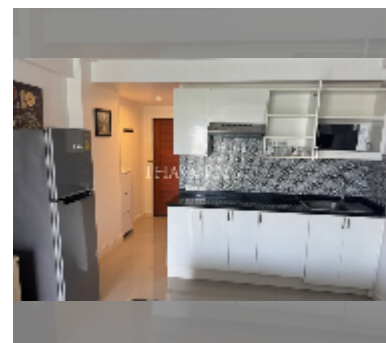

Condo for rent studio 34 m² in Jomtien beach condominium, Pattaya

฿ 8,000

UNIT PARAMETERS:

UID	FR-242800
type	studio
size	34m²
floor	4
view	city view
year contract	8,000 THB / month
security deposit	2 months
quality	good
equipment: furniture, household appliances, kitchen appliances, air conditioner, internet, television, washing-machine, refrigerator	

PROJECT PARAMETERS:

district	Jomtien
buildings	5
floors	18
built in	1993

FACILITIES:

- General information: highrise, open parking.
- Swimming pool: swimming pool.
- Chill zone: chill zone.
- Health zone: gym.
- Other: CCTV, security, minimart.