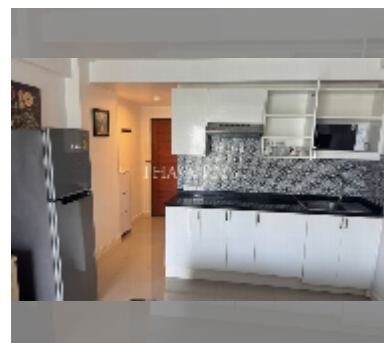

Condo for rent studio 34 m² in Jomtien beach condominium, Pattaya

฿ 8,000

UNIT PARAMETERS:

UID	FR-242800
type	studio
size	34m²
floor	4
view	city view
year contract	8,000 THB / month
security deposit	2 months
quality	good
equipment: furniture, household appliances, kitchen appliances, air conditioner, internet, television, washing-machine, refrigerator	

PROJECT PARAMETERS:

district	Jomtien
buildings	5
floors	18
built in	1993

FACILITIES:

General information: highrise, open parking.

Swimming pool: swimming pool.

Chill zone: chill zone.

Health zone: gym.

Other: CCTV, security, minimart.