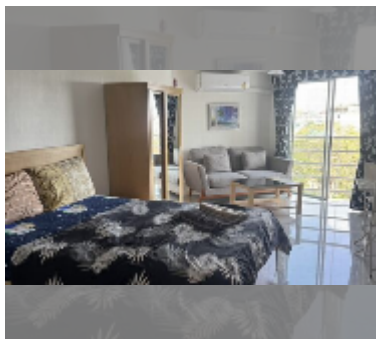

Condo for rent studio 34 m² in Jomtien beach condominium, Pattaya

฿ 8,000

UNIT PARAMETERS:

UID	FR-242800
type	studio
size	34m²
floor	4
view	city view
year contract	8,000 THB / month
security deposit	2 months
quality	good
equipment: furniture, household appliances, kitchen appliances, air conditioner, internet, television, washing-machine, refrigerator	

PROJECT PARAMETERS:

district	Jomtien
buildings	5
floors	18
built in	1993

FACILITIES:

General information: highrise, open parking.

Swimming pool: swimming pool.

Chill zone: chill zone.

Health zone: gym.

Other: CCTV, security, minimart.