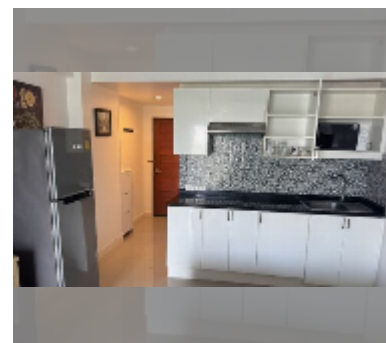

Condo for rent studio 34 m² in Jomtien beach condominium, Pattaya

฿ 8,000

UNIT PARAMETERS:

UID	FR-242800
type	studio
size	34m²
floor	4
view	city view
year contract	8,000 THB / month
security deposit	2 months
quality	good
equipment: furniture, household appliances, kitchen appliances, air conditioner, internet, television, washing-machine, refrigerator	

PROJECT PARAMETERS:

district	Jomtien
buildings	5
floors	18
built in	1993

FACILITIES:

General information: highrise, open parking.

Swimming pool: swimming pool.

Chill zone: chill zone.

Health zone: gym.

Other: CCTV, security, minimart.