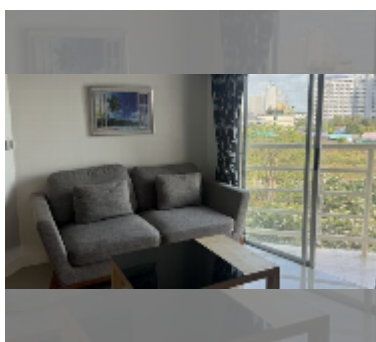

Condo for rent studio 34 m² in Jomtien beach condominium, Pattaya

฿ 8,000

UNIT PARAMETERS:

UID	FR-242800
type	studio
size	34m²
floor	4
view	city view
year contract	8,000 THB / month
security deposit	2 months
quality	good
equipment: furniture, household appliances, kitchen appliances, air conditioner, internet, television, washing-machine, refrigerator	

PROJECT PARAMETERS:

district	Jomtien
buildings	5
floors	18
built in	1993

FACILITIES:

General information: highrise, open parking.

Swimming pool: swimming pool.

Chill zone: chill zone.

Health zone: gym.

Other: CCTV, security, minimart.