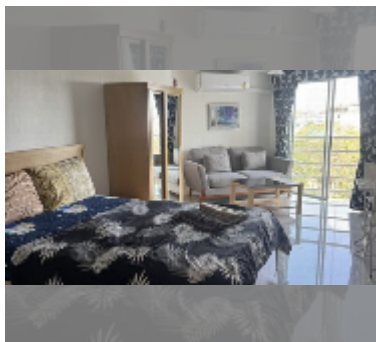

Condo for rent studio 34 m² in Jomtien beach condominium, Pattaya

฿ 8,000

UNIT PARAMETERS:

UID	FR-242800
type	studio
size	34m²
floor	4
view	city view
year contract	8,000 THB / month
security deposit	2 months
quality	good
equipment: furniture, household appliances, kitchen appliances, air conditioner, internet, television, washing-machine, refrigerator	

PROJECT PARAMETERS:

district	Jomtien
buildings	5
floors	18
built in	1993

FACILITIES:

General information: highrise, open parking.

Swimming pool: swimming pool.

Chill zone: chill zone.

Health zone: gym.

Other: CCTV, security, minimart.