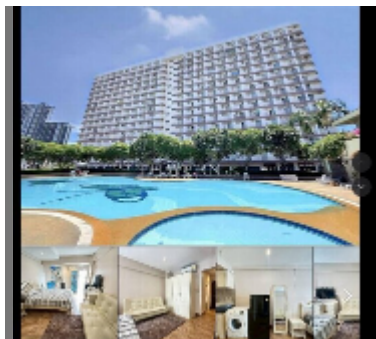

Condo for rent studio 30 m² in Jomtien beach condominium, Pattaya

฿ 9,000

UNIT PARAMETERS:

UID	FR-242793
type	studio
size	30m ²
floor	7
view	city view
year contract	9,000 THB / month
security deposit	2 months
quality	good
equipment: furniture, household appliances, kitchen appliances, air conditioner, television, refrigerator	
online viewing	yes

PROJECT PARAMETERS:

district	Jomtien
buildings	5
floors	18
built in	1993

FACILITIES:

General information: highrise, open parking.

Swimming pool: swimming pool.

Chill zone: chill zone.

Health zone: gym.

Other: CCTV, security, minimart.