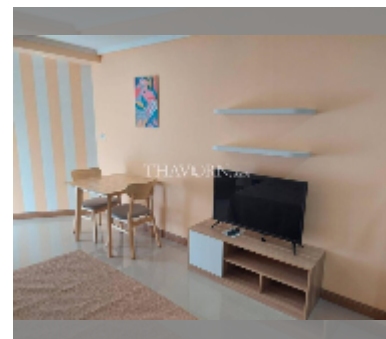

Condo for rent studio 30 m² in Jomtien beach condominium, Pattaya

฿ 9,000

UNIT PARAMETERS:

UID	FR-242793
type	studio
size	30m²
floor	7
view	city view
year contract	9,000 THB / month
security deposit	2 months
quality	good
equipment: furniture, household appliances, kitchen appliances, air conditioner, television, refrigerator	
online viewing	yes

PROJECT PARAMETERS:

district	Jomtien
buildings	5
floors	18
built in	1993

FACILITIES:

General information: highrise, open parking.

Swimming pool: swimming pool.

Chill zone: chill zone.

Health zone: gym.

Other: CCTV, security, minimart.