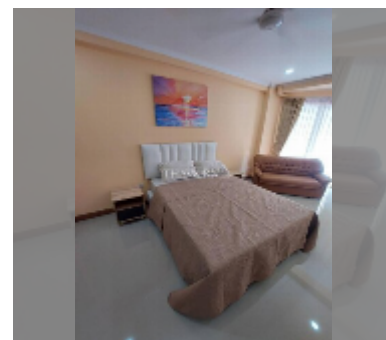

Condo for rent studio 30 m² in Jomtien beach condominium, Pattaya

฿ 9,000

UNIT PARAMETERS:

UID	FR-242793
type	studio
size	30m²
floor	7
view	city view
year contract	9,000 THB / month
security deposit	2 months
quality	good
equipment: furniture, household appliances, kitchen appliances, air conditioner, television, refrigerator	
online viewing	yes

PROJECT PARAMETERS:

district	Jomtien
buildings	5
floors	18
built in	1993

FACILITIES:

General information: highrise, open parking.

Swimming pool: swimming pool.

Chill zone: chill zone.

Health zone: gym.

Other: CCTV, security, minimart.