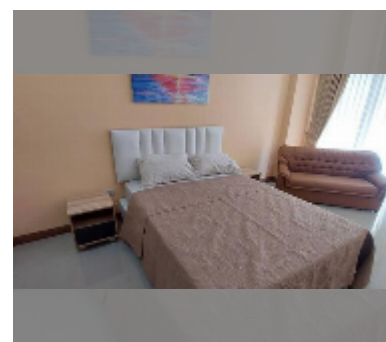

Condo for rent studio 30 m² in Jomtien beach condominium, Pattaya

฿ 9,000

UNIT PARAMETERS:

UID	FR-242793
type	studio
size	30m²
floor	7
view	city view
year contract	9,000 THB / month
security deposit	2 months
quality	good
equipment: furniture, household appliances, kitchen appliances, air conditioner, television, refrigerator	
online viewing	yes

PROJECT PARAMETERS:

district	Jomtien
buildings	5
floors	18
built in	1993

FACILITIES:

General information: highrise, open parking.

Swimming pool: swimming pool.

Chill zone: chill zone.

Health zone: gym.

Other: CCTV, security, minimart.