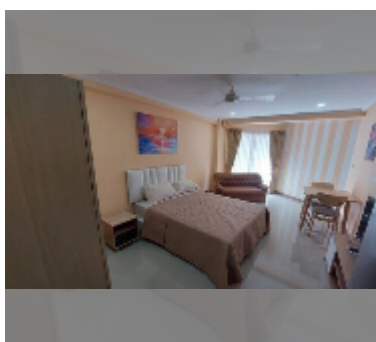

Condo for rent studio 30 m² in Jomtien beach condominium, Pattaya

฿ 9,000

UNIT PARAMETERS:

UID	FR-242793
type	studio
size	30m²
floor	7
view	city view
year contract	9,000 THB / month
security deposit	2 months
quality	good
equipment: furniture, household appliances, kitchen appliances, air conditioner, television, refrigerator	
online viewing	yes

PROJECT PARAMETERS:

district	Jomtien
buildings	5
floors	18
built in	1993

FACILITIES:

General information: highrise, open parking.

Swimming pool: swimming pool.

Chill zone: chill zone.

Health zone: gym.

Other: CCTV, security, minimart.