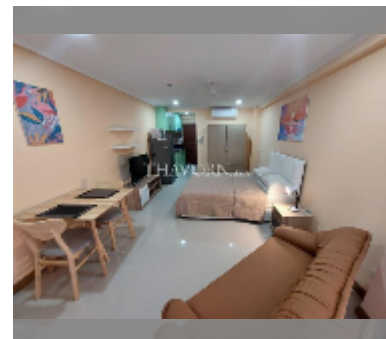

Condo for rent studio 30 m² in Jomtien beach condominium, Pattaya

฿ 9,000

UNIT PARAMETERS:

UID	FR-242793
type	studio
size	30m²
floor	7
view	city view
year contract	9,000 THB / month
security deposit	2 months
quality	good
equipment: furniture, household appliances, kitchen appliances, air conditioner, television, refrigerator	
online viewing	yes

PROJECT PARAMETERS:

district	Jomtien
buildings	5
floors	18
built in	1993

FACILITIES:

General information: highrise, open parking.

Swimming pool: swimming pool.

Chill zone: chill zone.

Health zone: gym.

Other: CCTV, security, minimart.