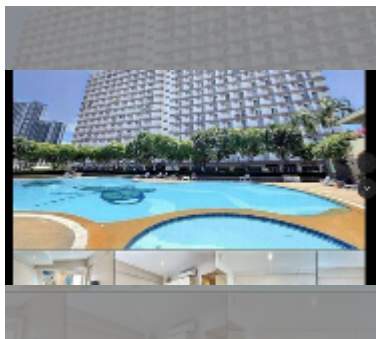

Condo for rent studio 30 m² in Jomtien beach condominium, Pattaya

฿ 9,000

UNIT PARAMETERS:

UID	FR-242793
type	studio
size	30m ²
floor	7
view	city view
year contract	9,000 THB / month
security deposit	2 months
quality	good
equipment: furniture, household appliances, kitchen appliances, air conditioner, television, refrigerator	
online viewing	yes

PROJECT PARAMETERS:

district	Jomtien
buildings	5
floors	18
built in	1993

FACILITIES:

General information: highrise, open parking.

Swimming pool: swimming pool.

Chill zone: chill zone.

Health zone: gym.

Other: CCTV, security, minimart.