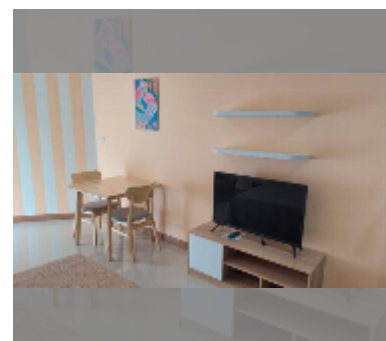

Condo for rent studio 30 m² in Jomtien beach condominium, Pattaya

฿ 9,000

UNIT PARAMETERS:

UID	FR-242793
type	studio
size	30m²
floor	7
view	city view
year contract	9,000 THB / month
security deposit	2 months
quality	good
equipment: furniture, household appliances, kitchen appliances, air conditioner, television, refrigerator	
online viewing	yes

PROJECT PARAMETERS:

district	Jomtien
buildings	5
floors	18
built in	1993

FACILITIES:

General information: highrise, open parking.

Swimming pool: swimming pool.

Chill zone: chill zone.

Health zone: gym.

Other: CCTV, security, minimart.