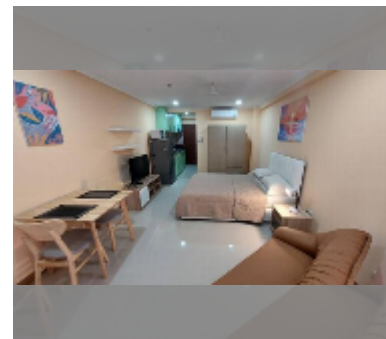

Condo for rent studio 30 m² in Jomtien beach condominium, Pattaya

฿ 9,000

UNIT PARAMETERS:

UID	FR-242793
type	studio
size	30m²
floor	7
view	city view
year contract	9,000 THB / month
security deposit	2 months
quality	good
equipment: furniture, household appliances, kitchen appliances, air conditioner, television, refrigerator	
online viewing	yes

PROJECT PARAMETERS:

district	Jomtien
buildings	5
floors	18
built in	1993

FACILITIES:

General information: highrise, open parking.

Swimming pool: swimming pool.

Chill zone: chill zone.

Health zone: gym.

Other: CCTV, security, minimart.