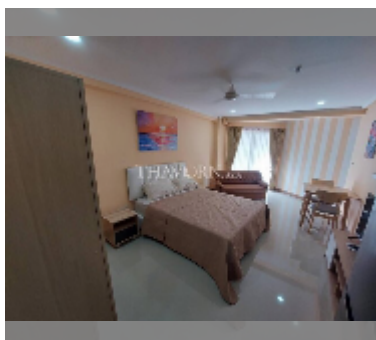

Condo for rent studio 30 m² in Jomtien beach condominium, Pattaya

฿ 9,000

UNIT PARAMETERS:

UID	FR-242793
type	studio
size	30m²
floor	7
view	city view
year contract	9,000 THB / month
security deposit	2 months
quality	good
equipment: furniture, household appliances, kitchen appliances, air conditioner, television, refrigerator	
online viewing	yes

PROJECT PARAMETERS:

district	Jomtien
buildings	5
floors	18
built in	1993

FACILITIES:

General information: highrise, open parking.

Swimming pool: swimming pool.

Chill zone: chill zone.

Health zone: gym.

Other: CCTV, security, minimart.