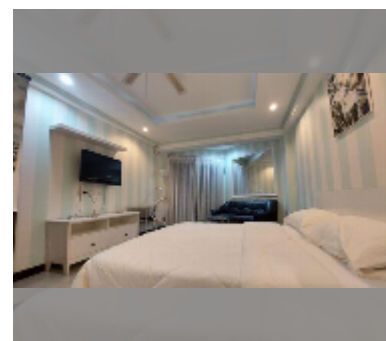

Condo for rent studio 30 m² in Jomtien beach condominium, Pattaya

฿ 9,000

UNIT PARAMETERS:

UID	FR-242790
type	studio
size	30m²
floor	14
view	city view
year contract	9,000 THB / month
security deposit	2 months
quality	good
equipment: furniture, household appliances, kitchen appliances, air conditioner, television, refrigerator	
online viewing	yes

PROJECT PARAMETERS:

district	Jomtien
buildings	5
floors	18
built in	1993

FACILITIES:

General information: highrise, open parking.

Swimming pool: swimming pool.

Chill zone: chill zone.

Health zone: gym.

Other: CCTV, security, minimart.