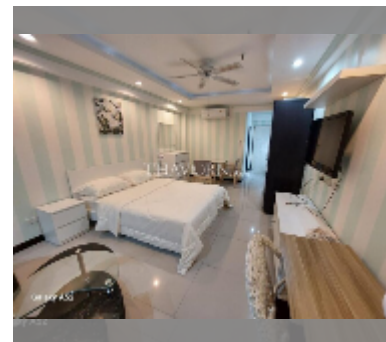

Condo for rent studio 30 m² in Jomtien beach condominium, Pattaya

฿ 9,000

UNIT PARAMETERS:

UID	FR-242790
type	studio
size	30m²
floor	14
view	city view
year contract	9,000 THB / month
security deposit	2 months
quality	good
equipment: furniture, household appliances, kitchen appliances, air conditioner, television, refrigerator	
online viewing	yes

PROJECT PARAMETERS:

district	Jomtien
buildings	5
floors	18
built in	1993

FACILITIES:

General information: highrise, open parking.

Swimming pool: swimming pool.

Chill zone: chill zone.

Health zone: gym.

Other: CCTV, security, minimart.