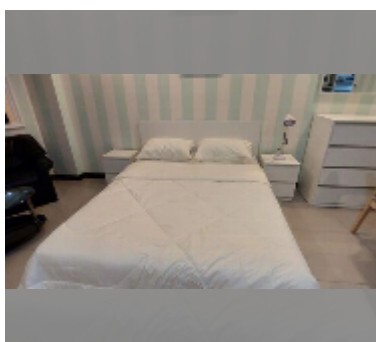

Condo for rent studio 30 m² in Jomtien beach condominium, Pattaya

฿ 9,000

UNIT PARAMETERS:

UID	FR-242790
type	studio
size	30m²
floor	14
view	city view
year contract	9,000 THB / month
security deposit	2 months
quality	good
equipment: furniture, household appliances, kitchen appliances, air conditioner, television, refrigerator	
online viewing	yes

PROJECT PARAMETERS:

district	Jomtien
buildings	5
floors	18
built in	1993

FACILITIES:

General information: highrise, open parking.

Swimming pool: swimming pool.

Chill zone: chill zone.

Health zone: gym.

Other: CCTV, security, minimart.