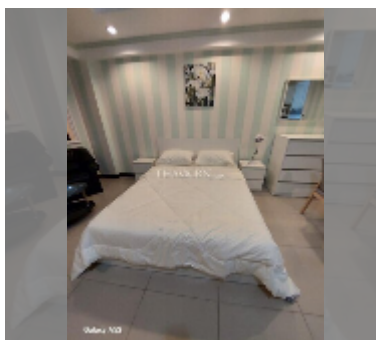

Condo for rent studio 30 m² in Jomtien beach condominium, Pattaya

฿ 9,000

UNIT PARAMETERS:

UID	FR-242790
type	studio
size	30m²
floor	14
view	city view
year contract	9,000 THB / month
security deposit	2 months
quality	good
equipment: furniture, household appliances, kitchen appliances, air conditioner, television, refrigerator	
online viewing	yes

PROJECT PARAMETERS:

district	Jomtien
buildings	5
floors	18
built in	1993

FACILITIES:

General information: highrise, open parking.

Swimming pool: swimming pool.

Chill zone: chill zone.

Health zone: gym.

Other: CCTV, security, minimart.