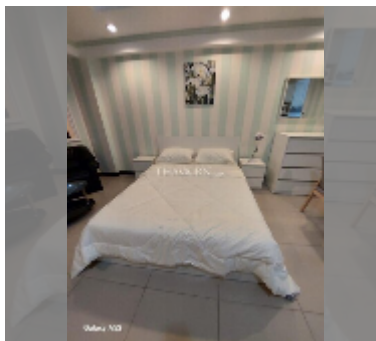

Condo for rent studio 30 m² in Jomtien beach condominium, Pattaya

฿ 9,000

UNIT PARAMETERS:

UID	FR-242790
type	studio
size	30m²
floor	14
view	city view
year contract	9,000 THB / month
security deposit	2 months
quality	good
equipment: furniture, household appliances, kitchen appliances, air conditioner, television, refrigerator	
online viewing	yes

PROJECT PARAMETERS:

district	Jomtien
buildings	5
floors	18
built in	1993

FACILITIES:

General information: highrise, open parking.

Swimming pool: swimming pool.

Chill zone: chill zone.

Health zone: gym.

Other: CCTV, security, minimart.