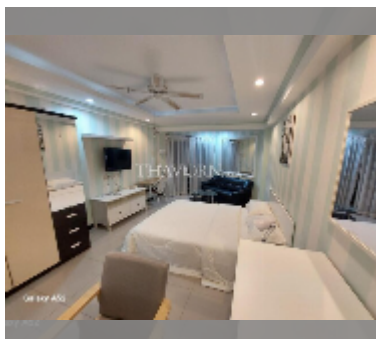

Condo for rent studio 30 m² in Jomtien beach condominium, Pattaya

฿ 9,000

UNIT PARAMETERS:

UID	FR-242790
type	studio
size	30m²
floor	14
view	city view
year contract	9,000 THB / month
security deposit	2 months
quality	good
equipment: furniture, household appliances, kitchen appliances, air conditioner, television, refrigerator	
online viewing	yes

PROJECT PARAMETERS:

district	Jomtien
buildings	5
floors	18
built in	1993

FACILITIES:

General information: highrise, open parking.

Swimming pool: swimming pool.

Chill zone: chill zone.

Health zone: gym.

Other: CCTV, security, minimart.