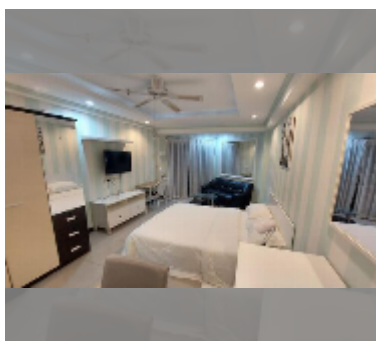

Condo for rent studio 30 m² in Jomtien beach condominium, Pattaya

฿ 9,000

UNIT PARAMETERS:

UID	FR-242790
type	studio
size	30m²
floor	14
view	city view
year contract	9,000 THB / month
security deposit	2 months
quality	good
equipment: furniture, household appliances, kitchen appliances, air conditioner, television, refrigerator	
online viewing	yes

PROJECT PARAMETERS:

district	Jomtien
buildings	5
floors	18
built in	1993

FACILITIES:

General information: highrise, open parking.

Swimming pool: swimming pool.

Chill zone: chill zone.

Health zone: gym.

Other: CCTV, security, minimart.