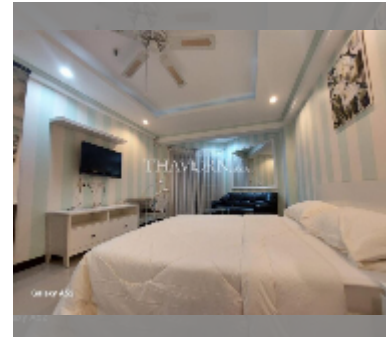

Condo for rent studio 30 m² in Jomtien beach condominium, Pattaya

฿ 9,000

UNIT PARAMETERS:

UID	FR-242790
type	studio
size	30m²
floor	14
view	city view
year contract	9,000 THB / month
security deposit	2 months
quality	good
equipment: furniture, household appliances, kitchen appliances, air conditioner, television, refrigerator	
online viewing	yes

PROJECT PARAMETERS:

district	Jomtien
buildings	5
floors	18
built in	1993

FACILITIES:

General information: highrise, open parking.

Swimming pool: swimming pool.

Chill zone: chill zone.

Health zone: gym.

Other: CCTV, security, minimart.