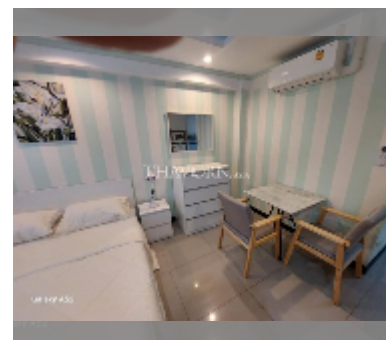

Condo for rent studio 30 m² in Jomtien beach condominium, Pattaya

฿ 9,000

UNIT PARAMETERS:

UID	FR-242790
type	studio
size	30m²
floor	14
view	city view
year contract	9,000 THB / month
security deposit	2 months
quality	good
equipment: furniture, household appliances, kitchen appliances, air conditioner, television, refrigerator	
online viewing	yes

PROJECT PARAMETERS:

district	Jomtien
buildings	5
floors	18
built in	1993

FACILITIES:

General information: highrise, open parking.

Swimming pool: swimming pool.

Chill zone: chill zone.

Health zone: gym.

Other: CCTV, security, minimart.