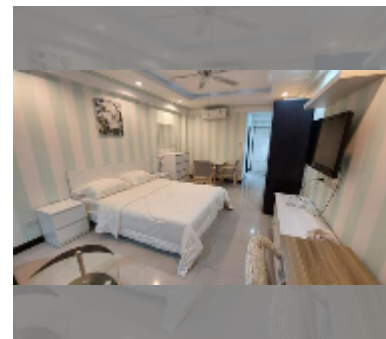

Condo for rent studio 30 m² in Jomtien beach condominium, Pattaya

฿ 9,000

UNIT PARAMETERS:

UID	FR-242790
type	studio
size	30m²
floor	14
view	city view
year contract	9,000 THB / month
security deposit	2 months
quality	good
equipment: furniture, household appliances, kitchen appliances, air conditioner, television, refrigerator	
online viewing	yes

PROJECT PARAMETERS:

district	Jomtien
buildings	5
floors	18
built in	1993

FACILITIES:

General information: highrise, open parking.

Swimming pool: swimming pool.

Chill zone: chill zone.

Health zone: gym.

Other: CCTV, security, minimart.