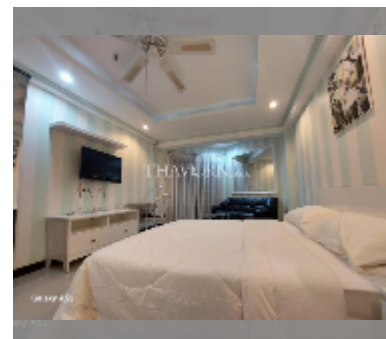

Condo for rent studio 30 m² in Jomtien beach condominium, Pattaya

฿ 9,000

UNIT PARAMETERS:

UID	FR-242790
type	studio
size	30m²
floor	14
view	city view
year contract	9,000 THB / month
security deposit	2 months
quality	good
equipment: furniture, household appliances, kitchen appliances, air conditioner, television, refrigerator	
online viewing	yes

PROJECT PARAMETERS:

district	Jomtien
buildings	5
floors	18
built in	1993

FACILITIES:

General information: highrise, open parking.

Swimming pool: swimming pool.

Chill zone: chill zone.

Health zone: gym.

Other: CCTV, security, minimart.