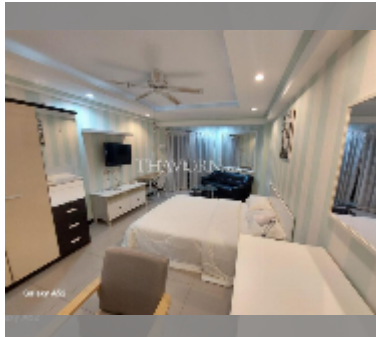

Condo for rent studio 30 m² in Jomtien beach condominium, Pattaya

฿ 9,000

UNIT PARAMETERS:

UID	FR-242790
type	studio
size	30m²
floor	14
view	city view
year contract	9,000 THB / month
security deposit	2 months
quality	good
equipment: furniture, household appliances, kitchen appliances, air conditioner, television, refrigerator	
online viewing	yes

PROJECT PARAMETERS:

district	Jomtien
buildings	5
floors	18
built in	1993

FACILITIES:

General information: highrise, open parking.

Swimming pool: swimming pool.

Chill zone: chill zone.

Health zone: gym.

Other: CCTV, security, minimart.