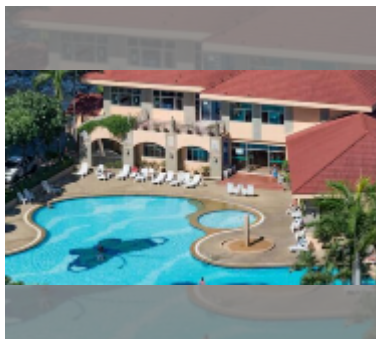

Condo for rent studio 30 m² in Jomtien beach condominium, Pattaya

฿ 9,000

UNIT PARAMETERS:

UID	FR-242790
type	studio
size	30m ²
floor	14
view	city view
year contract	9,000 THB / month
security deposit	2 months
quality	good
equipment: furniture, household appliances, kitchen appliances, air conditioner, television, refrigerator	
online viewing	yes

PROJECT PARAMETERS:

district	Jomtien
buildings	5
floors	18
built in	1993

FACILITIES:

General information: highrise, open parking.

Swimming pool: swimming pool.

Chill zone: chill zone.

Health zone: gym.

Other: CCTV, security, minimart.