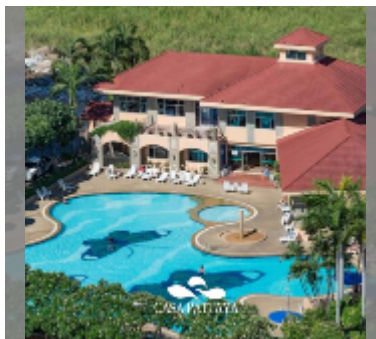

Condo for rent studio 30 m² in Jomtien beach condominium, Pattaya

฿ 9,000

UNIT PARAMETERS:

UID	FR-242790
type	studio
size	30m²
floor	14
view	city view
year contract	9,000 THB / month
security deposit	2 months
quality	good
equipment: furniture, household appliances, kitchen appliances, air conditioner, television, refrigerator	
online viewing	yes

PROJECT PARAMETERS:

district	Jomtien
buildings	5
floors	18
built in	1993

FACILITIES:

General information: highrise, open parking.

Swimming pool: swimming pool.

Chill zone: chill zone.

Health zone: gym.

Other: CCTV, security, minimart.