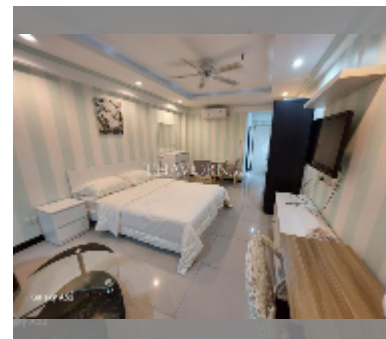

Condo for rent studio 30 m² in Jomtien beach condominium, Pattaya

฿ 9,000

UNIT PARAMETERS:

UID	FR-242790
type	studio
size	30m²
floor	14
view	city view
year contract	9,000 THB / month
security deposit	2 months
quality	good
equipment: furniture, household appliances, kitchen appliances, air conditioner, television, refrigerator	
online viewing	yes

PROJECT PARAMETERS:

district	Jomtien
buildings	5
floors	18
built in	1993

FACILITIES:

General information: highrise, open parking.

Swimming pool: swimming pool.

Chill zone: chill zone.

Health zone: gym.

Other: CCTV, security, minimart.