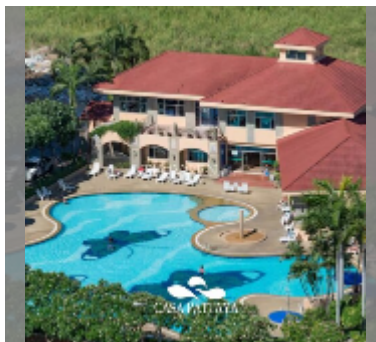

Condo for rent studio 30 m² in Jomtien beach condominium, Pattaya

฿ 9,000

UNIT PARAMETERS:

UID	FR-242790
type	studio
size	30m²
floor	14
view	city view
year contract	9,000 THB / month
security deposit	2 months
quality	good
equipment: furniture, household appliances, kitchen appliances, air conditioner, television, refrigerator	
online viewing	yes

PROJECT PARAMETERS:

district	Jomtien
buildings	5
floors	18
built in	1993

FACILITIES:

General information: highrise, open parking.

Swimming pool: swimming pool.

Chill zone: chill zone.

Health zone: gym.

Other: CCTV, security, minimart.