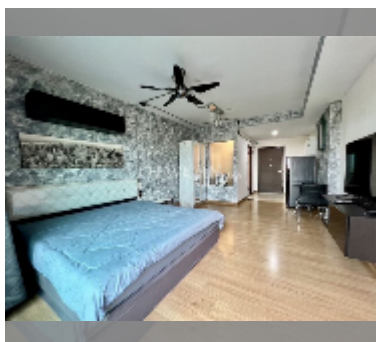

Condo for rent studio 32 m² in Supalai Mare, Pattaya

฿ 9,500

UNIT PARAMETERS:

UID	FR-242788
type	studio
size	32m²
floor	11
view	city view
year contract	9,500 THB / month
security deposit	2 months
quality	good
equipment: furniture, household appliances, kitchen appliances, air conditioner, television, washing-machine, refrigerator	

PROJECT PARAMETERS:

district	Thepprasit
buildings	1
floors	35
built in	2016
maintenance	฿ 11,520/year

FACILITIES:

General information: highrise, meters to beach: 600, minutes to beach: 8, open parking, multy-level parking, covered parking.

Swimming pool: swimming pool, kids pool, waterfall.

Chill zone: chill zone, garden.

Health zone: gym.

Other: lobby, CCTV, security, laundry.