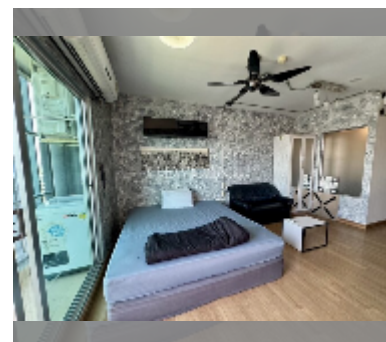

Condo for rent studio 32 m² in Supalai Mare, Pattaya

฿ 9,500

UNIT PARAMETERS:

UID	FR-242788
type	studio
size	32m²
floor	11
view	city view
year contract	9,500 THB / month
security deposit	2 months
quality	good
equipment: furniture, household appliances, kitchen appliances, air conditioner, television, washing-machine, refrigerator	

PROJECT PARAMETERS:

district	Thepprasit
buildings	1
floors	35
built in	2016
maintenance	฿ 11,520/year

FACILITIES:

General information: highrise, meters to beach: 600, minutes to beach: 8, open parking, multy-level parking, covered parking.

Swimming pool: swimming pool, kids pool, waterfall.

Chill zone: chill zone, garden.

Health zone: gym.

Other: lobby, CCTV, security, laundry.