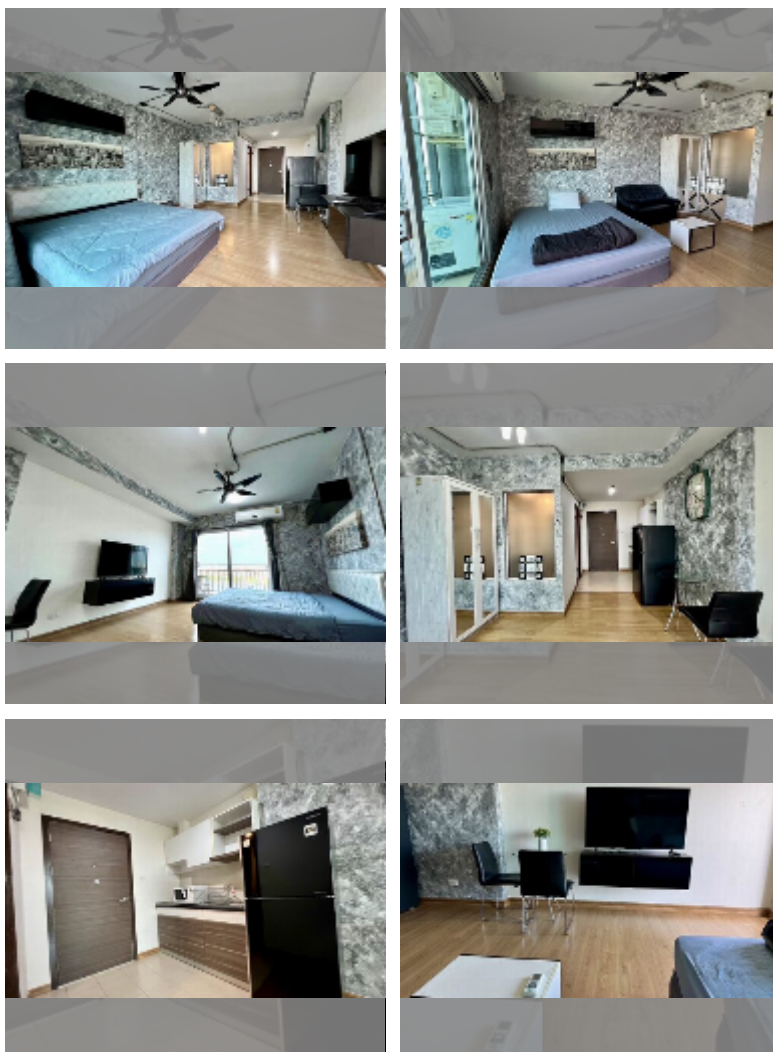

Condo for rent studio 32 m² in Supalai Mare, Pattaya

฿ 9,500

UNIT PARAMETERS:

UID	FR-242788
type	studio
size	32m²
floor	11
view	city view
year contract	9,500 THB / month
security deposit	2 months
quality	good
equipment: furniture, household appliances, kitchen appliances, air conditioner, television, washing-machine, refrigerator	

PROJECT PARAMETERS:

district	Thepprasit
buildings	1
floors	35
built in	2016
maintenance	฿ 11,520/year

FACILITIES:

General information: highrise, meters to beach: 600, minutes to beach: 8, open parking, multy-level parking, covered parking.

Swimming pool: swimming pool, kids pool, waterfall.

Chill zone: chill zone, garden.

Health zone: gym.

Other: lobby, CCTV, security, laundry.