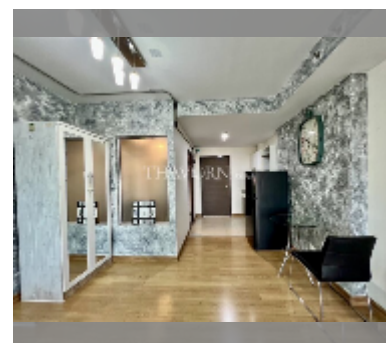

Condo for rent studio 32 m² in Supalai Mare, Pattaya

฿ 9,500

UNIT PARAMETERS:

UID	FR-242788
type	studio
size	32m²
floor	11
view	city view
year contract	9,500 THB / month
security deposit	2 months
quality	good
equipment: furniture, household appliances, kitchen appliances, air conditioner, television, washing-machine, refrigerator	

PROJECT PARAMETERS:

district	Thepprasit
buildings	1
floors	35
built in	2016
maintenance	฿ 11,520/year

FACILITIES:

General information: highrise, meters to beach: 600, minutes to beach: 8, open parking, multy-level parking, covered parking.

Swimming pool: swimming pool, kids pool, waterfall.

Chill zone: chill zone, garden.

Health zone: gym.

Other: lobby, CCTV, security, laundry.