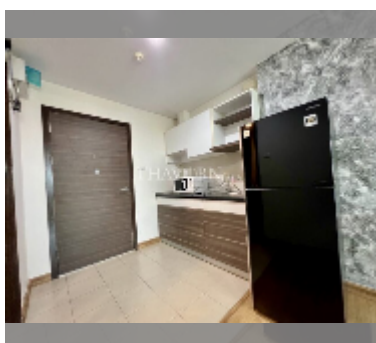

Condo for rent studio 32 m² in Supalai Mare, Pattaya

฿ 9,500

UNIT PARAMETERS:

UID	FR-242788
type	studio
size	32m²
floor	11
view	city view
year contract	9,500 THB / month
security deposit	2 months
quality	good
equipment: furniture, household appliances, kitchen appliances, air conditioner, television, washing-machine, refrigerator	

PROJECT PARAMETERS:

district	Thepprasit
buildings	1
floors	35
built in	2016
maintenance	฿ 11,520/year

FACILITIES:

General information: highrise, meters to beach: 600, minutes to beach: 8, open parking, multy-level parking, covered parking.

Swimming pool: swimming pool, kids pool, waterfall.

Chill zone: chill zone, garden.

Health zone: gym.

Other: lobby, CCTV, security, laundry.