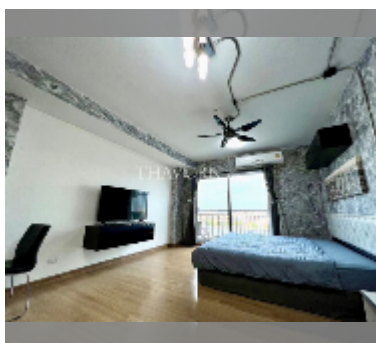

Condo for rent studio 32 m² in Supalai Mare, Pattaya

฿ 9,500

UNIT PARAMETERS:

UID	FR-242788
type	studio
size	32m²
floor	11
view	city view
year contract	9,500 THB / month
security deposit	2 months
quality	good
equipment: furniture, household appliances, kitchen appliances, air conditioner, television, washing-machine, refrigerator	

PROJECT PARAMETERS:

district	Thepprasit
buildings	1
floors	35
built in	2016
maintenance	฿ 11,520/year

FACILITIES:

General information: highrise, meters to beach: 600, minutes to beach: 8, open parking, multy-level parking, covered parking.

Swimming pool: swimming pool, kids pool, waterfall.

Chill zone: chill zone, garden.

Health zone: gym.

Other: lobby, CCTV, security, laundry.