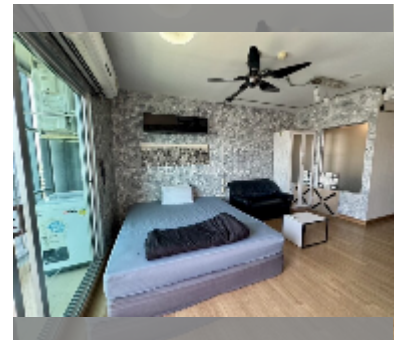

Condo for rent studio 32 m² in Supalai Mare, Pattaya

฿ 9,500

UNIT PARAMETERS:

UID	FR-242788
type	studio
size	32m²
floor	11
view	city view
year contract	9,500 THB / month
security deposit	2 months
quality	good
equipment: furniture, household appliances, kitchen appliances, air conditioner, television, washing-machine, refrigerator	

PROJECT PARAMETERS:

district	Thepprasit
buildings	1
floors	35
built in	2016
maintenance	฿ 11,520/year

FACILITIES:

General information: highrise, meters to beach: 600, minutes to beach: 8, open parking, multy-level parking, covered parking.

Swimming pool: swimming pool, kids pool, waterfall.

Chill zone: chill zone, garden.

Health zone: gym.

Other: lobby, CCTV, security, laundry.