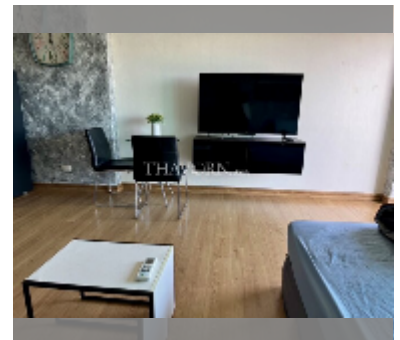

Condo for rent studio 32 m² in Supalai Mare, Pattaya

฿ 9,500

UNIT PARAMETERS:

UID	FR-242788
type	studio
size	32m²
floor	11
view	city view
year contract	9,500 THB / month
security deposit	2 months
quality	good
equipment: furniture, household appliances, kitchen appliances, air conditioner, television, washing-machine, refrigerator	

PROJECT PARAMETERS:

district	Thepprasit
buildings	1
floors	35
built in	2016
maintenance	฿ 11,520/year

FACILITIES:

General information: highrise, meters to beach: 600, minutes to beach: 8, open parking, multy-level parking, covered parking.

Swimming pool: swimming pool, kids pool, waterfall.

Chill zone: chill zone, garden.

Health zone: gym.

Other: lobby, CCTV, security, laundry.