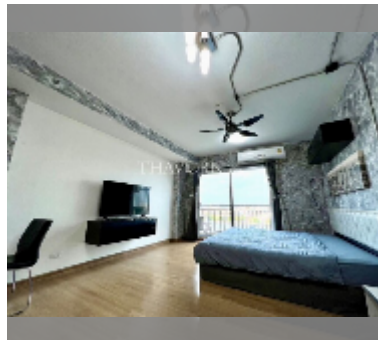

Condo for rent studio 32 m² in Supalai Mare, Pattaya

฿ 9,500

UNIT PARAMETERS:

UID	FR-242788
type	studio
size	32m²
floor	11
view	city view
year contract	9,500 THB / month
security deposit	2 months
quality	good
equipment: furniture, household appliances, kitchen appliances, air conditioner, television, washing-machine, refrigerator	

PROJECT PARAMETERS:

district	Thepprasit
buildings	1
floors	35
built in	2016
maintenance	฿ 11,520/year

FACILITIES:

General information: highrise, meters to beach: 600, minutes to beach: 8, open parking, multy-level parking, covered parking.

Swimming pool: swimming pool, kids pool, waterfall.

Chill zone: chill zone, garden.

Health zone: gym.

Other: lobby, CCTV, security, laundry.