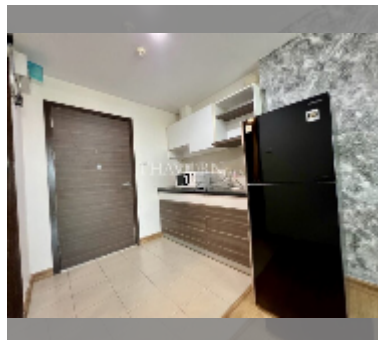

Condo for rent studio 32 m² in Supalai Mare, Pattaya

฿ 9,500

UNIT PARAMETERS:

UID	FR-242788
type	studio
size	32m²
floor	11
view	city view
year contract	9,500 THB / month
security deposit	2 months
quality	good
equipment: furniture, household appliances, kitchen appliances, air conditioner, television, washing-machine, refrigerator	

PROJECT PARAMETERS:

district	Thepprasit
buildings	1
floors	35
built in	2016
maintenance	฿ 11,520/year

FACILITIES:

General information: highrise, meters to beach: 600, minutes to beach: 8, open parking, multy-level parking, covered parking.

Swimming pool: swimming pool, kids pool, waterfall.

Chill zone: chill zone, garden.

Health zone: gym.

Other: lobby, CCTV, security, laundry.