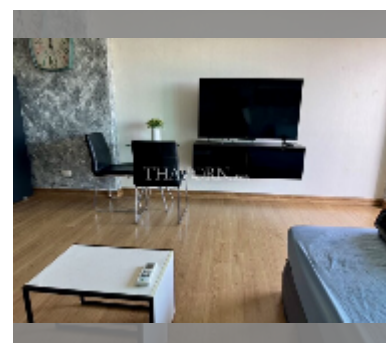

Condo for rent studio 32 m² in Supalai Mare, Pattaya

฿ 9,500

UNIT PARAMETERS:

UID	FR-242788
type	studio
size	32m²
floor	11
view	city view
year contract	9,500 THB / month
security deposit	2 months
quality	good
equipment: furniture, household appliances, kitchen appliances, air conditioner, television, washing-machine, refrigerator	

PROJECT PARAMETERS:

district	Thepprasit
buildings	1
floors	35
built in	2016
maintenance	฿ 11,520/year

FACILITIES:

General information: highrise, meters to beach: 600, minutes to beach: 8, open parking, multy-level parking, covered parking.

Swimming pool: swimming pool, kids pool, waterfall.

Chill zone: chill zone, garden.

Health zone: gym.

Other: lobby, CCTV, security, laundry.