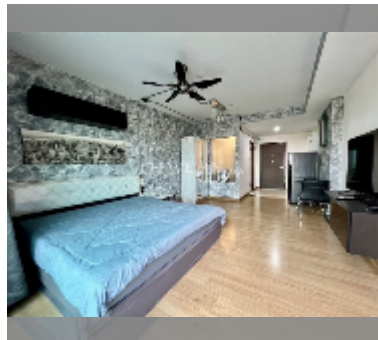

Condo for rent studio 32 m² in Supalai Mare, Pattaya

฿ 9,500

UNIT PARAMETERS:

UID	FR-242788
type	studio
size	32m²
floor	11
view	city view
year contract	9,500 THB / month
security deposit	2 months
quality	good
equipment: furniture, household appliances, kitchen appliances, air conditioner, television, washing-machine, refrigerator	

PROJECT PARAMETERS:

district	Thepprasit
buildings	1
floors	35
built in	2016
maintenance	฿ 11,520/year

FACILITIES:

General information: highrise, meters to beach: 600, minutes to beach: 8, open parking, multy-level parking, covered parking.

Swimming pool: swimming pool, kids pool, waterfall.

Chill zone: chill zone, garden.

Health zone: gym.

Other: lobby, CCTV, security, laundry.