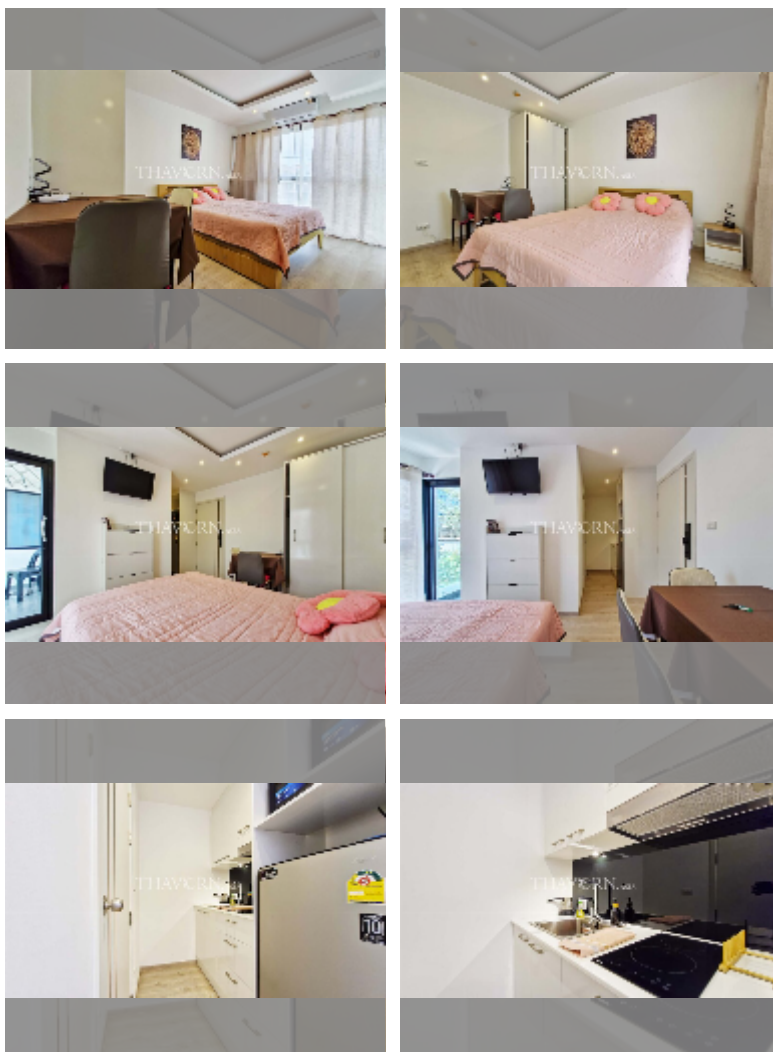

Condo for rent studio 25 m² in Siam Oriental Dream, Pattaya

฿ 12,000

UNIT PARAMETERS:

UID	FR-242787
type	studio
size	25m²
floor	3
view	city view
per month	15,000 THB
year contract	12,000 THB / month
security deposit	2 months
quality	good
equipment: furniture, household appliances, kitchen appliances, air conditioner, internet, television, washing-machine, refrigerator	

PROJECT PARAMETERS:

district	Pratumnak
buildings	1
floors	8
start of construction	2023
built in	2026
maintenance	฿ 16,500/year

FACILITIES:

General information: boutique, meters to beach: 750, minutes to beach: 3, shuttle bus, pets are allowed, underground parking.

Swimming pool: swimming pool, infinity view, pool bar .

Health zone: sauna.

Other: reception, lobby, CCTV, security, laundry, room service.