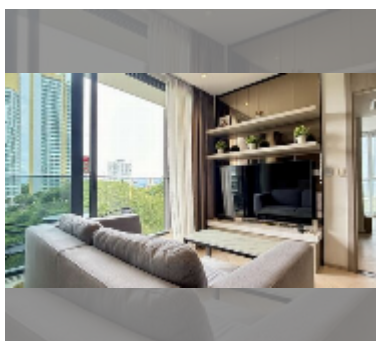

Condo for rent 2 bedroom 60 m² in Andromeda Condominium Pattaya, Pattaya

฿ 45,000

UNIT PARAMETERS:

UID	FR-242762
type	2 bedroom
size	60m²
floor	6
view	sea view
per month	75,000 THB
year contract	45,000 THB / month
security deposit	2 months
quality	excellent
equipment: furniture, household appliances, kitchen appliances, air conditioner, television, washing-machine, refrigerator	

PROJECT PARAMETERS:

district	Pratumnak
buildings	1
floors	36
built in	2019
maintenance	฿ 36,000/year

FACILITIES:

General information: highrise, underground parking.

Swimming pool: swimming pool.

Chill zone: chill zone, garden.

Health zone: gym.

Other: reception, lobby, CCTV, security.