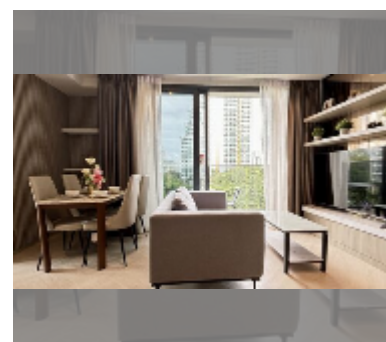

Condo for rent 2 bedroom 60 m² in Andromeda Condominium Pattaya, Pattaya

฿ 45,000

UNIT PARAMETERS:

UID	FR-242762
type	2 bedroom
size	60m²
floor	6
view	sea view
per month	75,000 THB
year contract	45,000 THB / month
security deposit	2 months
quality	excellent
equipment: furniture, household appliances, kitchen appliances, air conditioner, television, washing-machine, refrigerator	

PROJECT PARAMETERS:

district	Pratumnak
buildings	1
floors	36
built in	2019
maintenance	฿ 36,000/year

FACILITIES:

General information: highrise, underground parking.

Swimming pool: swimming pool.

Chill zone: chill zone, garden.

Health zone: gym.

Other: reception, lobby, CCTV, security.