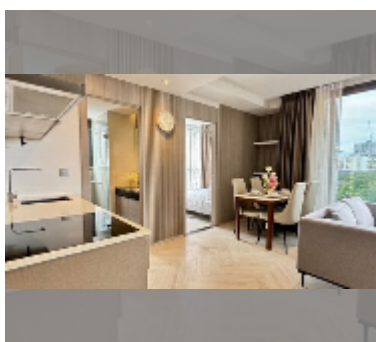

Condo for rent 2 bedroom 60 m² in Andromeda Condominium Pattaya, Pattaya

฿ 45,000

UNIT PARAMETERS:

UID	FR-242762
type	2 bedroom
size	60m²
floor	6
view	sea view
per month	75,000 THB
year contract	45,000 THB / month
security deposit	2 months
quality	excellent
equipment: furniture, household appliances, kitchen appliances, air conditioner, television, washing-machine, refrigerator	

PROJECT PARAMETERS:

district	Pratumnak
buildings	1
floors	36
built in	2019
maintenance	฿ 36,000/year

FACILITIES:

General information: highrise, underground parking.

Swimming pool: swimming pool.

Chill zone: chill zone, garden.

Health zone: gym.

Other: reception, lobby, CCTV, security.