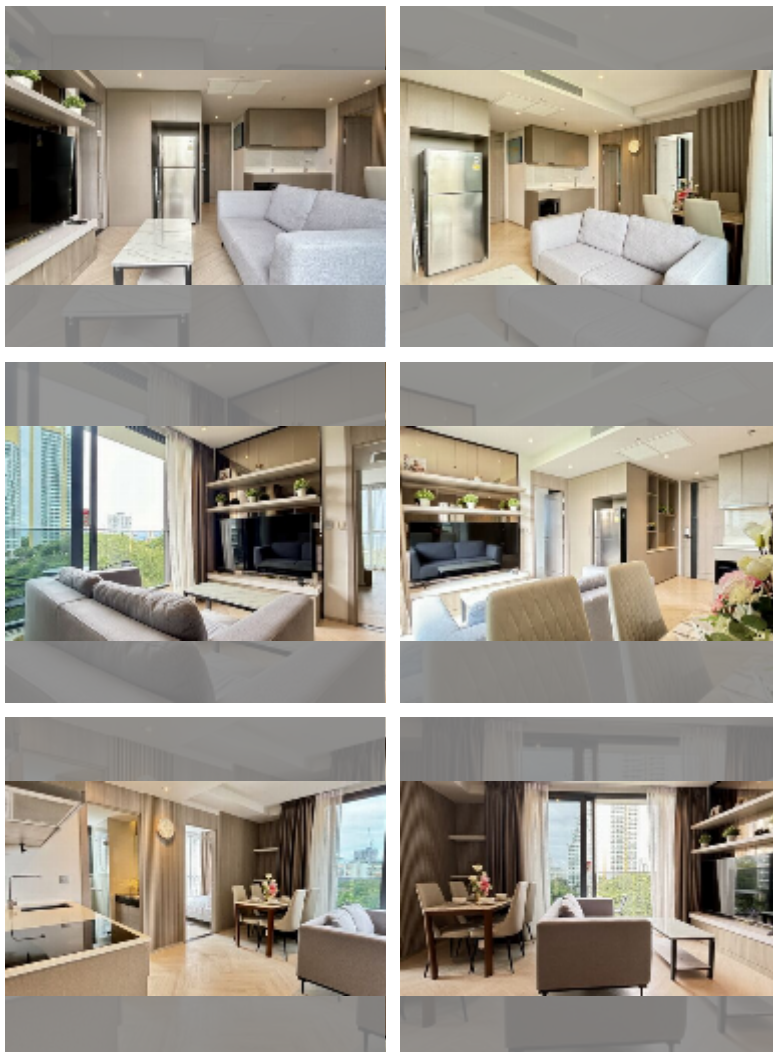

Condo for rent 2 bedroom 60 m² in Andromeda Condominium Pattaya, Pattaya

฿ 45,000

UNIT PARAMETERS:

UID	FR-242762
type	2 bedroom
size	60m ²
floor	6
view	sea view
per month	75,000 THB
year contract	45,000 THB / month
security deposit	2 months
quality	excellent
equipment: furniture, household appliances, kitchen appliances, air conditioner, television, washing-machine, refrigerator	

PROJECT PARAMETERS:

district	Pratumnak
buildings	1
floors	36
built in	2019
maintenance	฿ 36,000/year

FACILITIES:

- General information: highrise, underground parking.
- Swimming pool: swimming pool.
- Chill zone: chill zone, garden.
- Health zone: gym.
- Other: reception, lobby, CCTV, security.