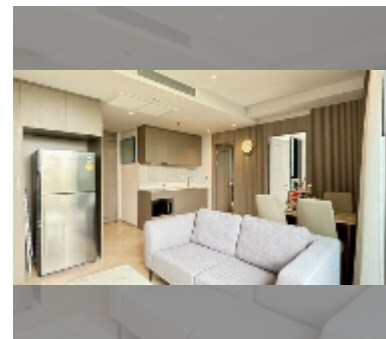

Condo for rent 2 bedroom 60 m² in Andromeda Condominium Pattaya, Pattaya

฿ 45,000

UNIT PARAMETERS:

| | |
|--|--------------------|
| UID | FR-242762 |
| type | 2 bedroom |
| size | 60m ² |
| floor | 6 |
| view | sea view |
| per month | 75,000 THB |
| year contract | 45,000 THB / month |
| security deposit | 2 months |
| quality | excellent |
| equipment: furniture, household appliances, kitchen appliances, air conditioner, television, washing-machine, refrigerator | |

Swimming pool: swimming pool.

Chill zone: chill zone, garden.

Health zone: gym.

Other: reception, lobby, CCTV, security.

details