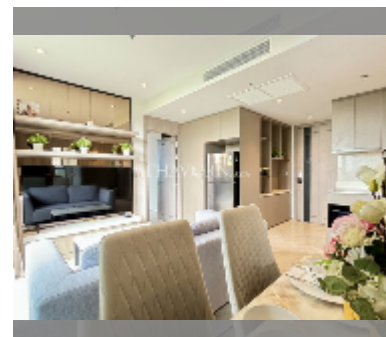

Condo for rent 2 bedroom 60 m² in Andromeda Condominium Pattaya, Pattaya

฿ 45,000

UNIT PARAMETERS:

UID	FR-242762
type	2 bedroom
size	60m ²
floor	6
view	sea view
per month	75,000 THB
year contract	45,000 THB / month
security deposit	2 months
quality	excellent
equipment: furniture, household appliances, kitchen appliances, air conditioner, television, washing-machine, refrigerator	

Health zone: gym.

Other: reception, lobby, CCTV, security.

details