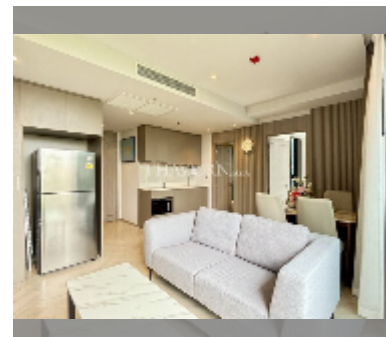

Condo for rent 2 bedroom 60 m² in Andromeda Condominium Pattaya, Pattaya

฿ 45,000

UNIT PARAMETERS:

UID	FR-242762
type	2 bedroom
size	60m ²
floor	6
view	sea view
per month	75,000 THB
year contract	45,000 THB / month
security deposit	2 months
quality	excellent
equipment: furniture, household appliances, kitchen appliances, air conditioner, television, washing-machine, refrigerator	

Health zone: gym.

Other: reception, lobby, CCTV, security.

details