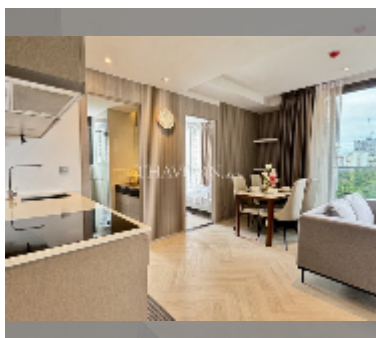

Condo for rent 2 bedroom 60 m² in Andromeda Condominium Pattaya, Pattaya

฿ 45,000

UNIT PARAMETERS:

UID	FR-242762
type	2 bedroom
size	60m ²
floor	6
view	sea view
per month	75,000 THB
year contract	45,000 THB / month
security deposit	2 months
quality	excellent
equipment: furniture, household appliances, kitchen appliances, air conditioner, television, washing-machine, refrigerator	

PROJECT PARAMETERS:

district	Pratumnak
buildings	1
floors	36
built in	2019
maintenance	฿ 36,000/year

FACILITIES:

General information: highrise, underground parking.

Swimming pool: swimming pool.

Chill zone: chill zone, garden.

Health zone: gym.

Other: reception, lobby, CCTV, security.

details