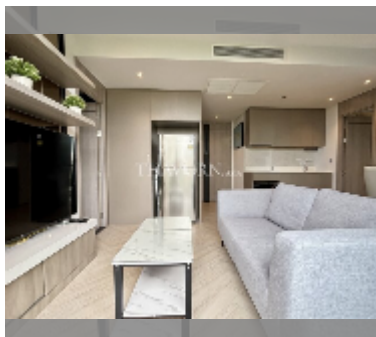

Condo for rent 2 bedroom 60 m² in Andromeda Condominium Pattaya, Pattaya

฿ 45,000

UNIT PARAMETERS:

UID	FR-242762
type	2 bedroom
size	60m²
floor	6
view	sea view
per month	75,000 THB
year contract	45,000 THB / month
security deposit	2 months
quality	excellent
equipment: furniture, household appliances, kitchen appliances, air conditioner, television, washing-machine, refrigerator	

PROJECT PARAMETERS:

district	Pratumnak
buildings	1
floors	36
built in	2019
maintenance	฿ 36,000/year

FACILITIES:

General information: highrise, underground parking.

Swimming pool: swimming pool.

Chill zone: chill zone, garden.

Health zone: gym.

Other: reception, lobby, CCTV, security.