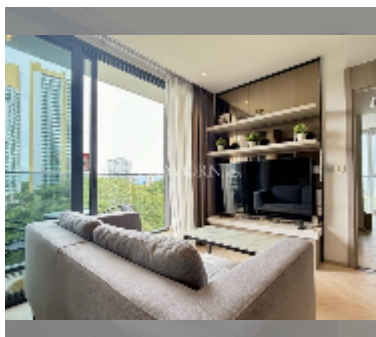

Condo for rent 2 bedroom 60 m² in Andromeda Condominium Pattaya, Pattaya

฿ 45,000

UNIT PARAMETERS:

UID	FR-242762
type	2 bedroom
size	60m²
floor	6
view	sea view
per month	75,000 THB
year contract	45,000 THB / month
security deposit	2 months
quality	excellent
equipment: furniture, household appliances, kitchen appliances, air conditioner, television, washing-machine, refrigerator	

PROJECT PARAMETERS:

district	Pratumnak
buildings	1
floors	36
built in	2019
maintenance	฿ 36,000/year

FACILITIES:

General information: highrise, underground parking.

Swimming pool: swimming pool.

Chill zone: chill zone, garden.

Health zone: gym.

Other: reception, lobby, CCTV, security.