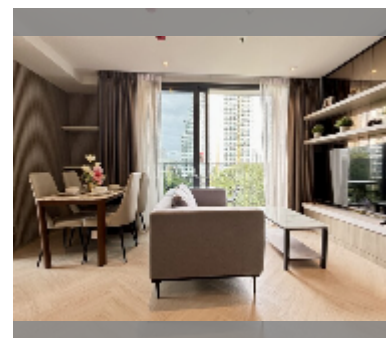

Condo for rent 2 bedroom 60 m² in Andromeda Condominium Pattaya, Pattaya

฿ 45,000

UNIT PARAMETERS:

UID	FR-242762
type	2 bedroom
size	60m ²
floor	6
view	sea view
per month	75,000 THB
year contract	45,000 THB / month
security deposit	2 months
quality	excellent
equipment: furniture, household appliances, kitchen appliances, air conditioner, television, washing-machine, refrigerator	

Health zone: gym.

Other: reception, lobby, CCTV, security.

details