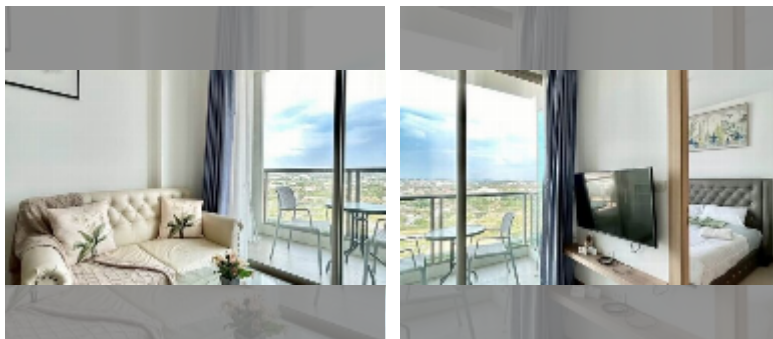

Condo for rent 1 bedroom 35 m² in The Riviera Jomtien, Pattaya

฿ 20,000

UNIT PARAMETERS:

UID	FR-242751
type	1 bedroom
size	35m ²
floor	23
view	city view
per month	25,000 THB
year contract	20,000 THB / month
security deposit	2 months
quality	good

Health zone: gym, sauna, hamam.

Other: reception, lobby, meeting room, games room, CCTV, security, laundry, room service.

details