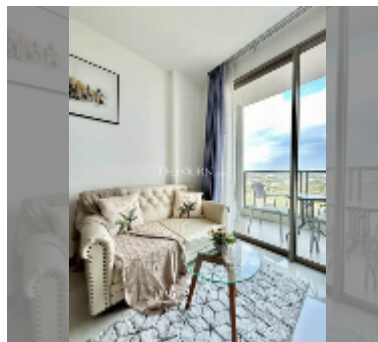

Condo for rent 1 bedroom 35 m² in The Riviera Jomtien, Pattaya

฿ 20,000

UNIT PARAMETERS:

UID	FR-242751
type	1 bedroom
size	35m²
floor	23
view	city view
per month	25,000 THB
year contract	20,000 THB / month
security deposit	2 months
quality	good

equipment: furniture, household appliances, kitchen appliances, air conditioner, television, washing-machine, refrigerator

PROJECT PARAMETERS:

district	Jomtien
buildings	1
floors	46
built in	2019
maintenance	฿ 21,000/year

FACILITIES:

General information: highrise, pets are allowed, multy-level parking, covered parking.

Swimming pool: swimming pool, kids pool, rooftop pool, infinity view, waterfall, jacuzzi.

Chill zone: chill zone, garden, rooftop chillout.

Health zone: gym, sauna, hamam.

Other: reception, lobby, meeting room, games room, CCTV, security, laundry, room service.