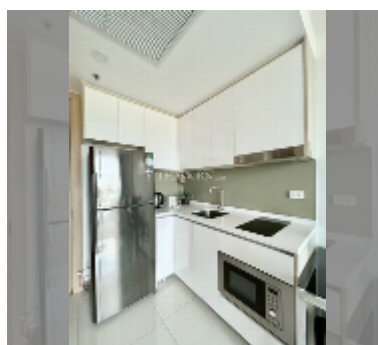

Condo for rent 1 bedroom 35 m² in The Riviera Jomtien, Pattaya

฿ 20,000

UNIT PARAMETERS:

UID	FR-242751
type	1 bedroom
size	35m ²
floor	23
view	city view
per month	25,000 THB
year contract	20,000 THB / month
security deposit	2 months
quality	good

equipment: furniture, household appliances, kitchen appliances, air conditioner, television, washing-machine, refrigerator

PROJECT PARAMETERS:

district	Jomtien
buildings	1
floors	46
built in	2019
maintenance	฿ 21,000/year

Health zone: gym, sauna, hamam.

Other: reception, lobby, meeting room, games room, CCTV, security, laundry, room service.

details