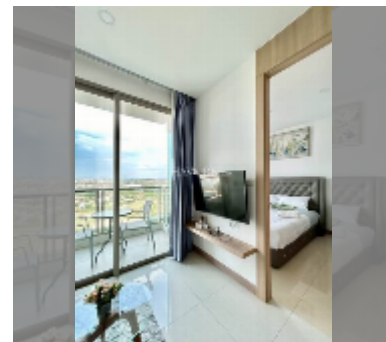

Condo for rent 1 bedroom 35 m² in The Riviera Jomtien, Pattaya

฿ 20,000

UNIT PARAMETERS:

UID	FR-242751
type	1 bedroom
size	35m ²
floor	23
view	city view
per month	25,000 THB
year contract	20,000 THB / month
security deposit	2 months
quality	good

equipment: furniture, household appliances, kitchen appliances, air conditioner, television, washing-machine, refrigerator

PROJECT PARAMETERS:

district	Jomtien
buildings	1
floors	46
built in	2019
maintenance	฿ 21,000/year

Health zone: gym, sauna, hamam.

Other: reception, lobby, meeting room, games room, CCTV, security, laundry, room service.

details