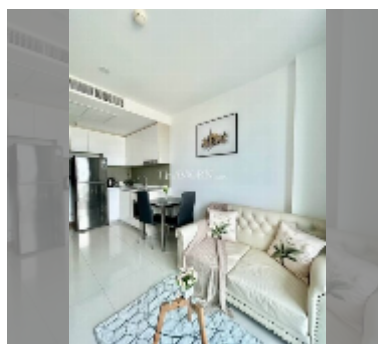

Condo for rent 1 bedroom 35 m² in The Riviera Jomtien, Pattaya

฿ 20,000

UNIT PARAMETERS:

UID	FR-242751
type	1 bedroom
size	35m ²
floor	23
view	city view
per month	25,000 THB
year contract	20,000 THB / month
security deposit	2 months
quality	good

equipment: furniture, household appliances, kitchen appliances, air conditioner, television, washing-machine, refrigerator

PROJECT PARAMETERS:

district	Jomtien
buildings	1
floors	46
built in	2019
maintenance	฿ 21,000/year

Health zone: gym, sauna, hamam.

Other: reception, lobby, meeting room, games room, CCTV, security, laundry, room service.

details