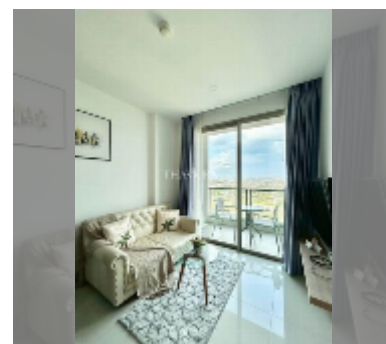

Condo for rent 1 bedroom 35 m² in The Riviera Jomtien, Pattaya

฿ 20,000

UNIT PARAMETERS:

UID	FR-242751
type	1 bedroom
size	35m²
floor	23
view	city view
per month	25,000 THB
year contract	20,000 THB / month
security deposit	2 months
quality	good

equipment: furniture, household appliances, kitchen appliances, air conditioner, television, washing-machine, refrigerator

PROJECT PARAMETERS:

district	Jomtien
buildings	1
floors	46
built in	2019
maintenance	฿ 21,000/year

FACILITIES:

General information: highrise, pets are allowed, multy-level parking, covered parking.

Swimming pool: swimming pool, kids pool, rooftop pool, infinity view, waterfall, jacuzzi.

Chill zone: chill zone, garden, rooftop chillout.

Health zone: gym, sauna, hamam.

Other: reception, lobby, meeting room, games room, CCTV, security, laundry, room service.