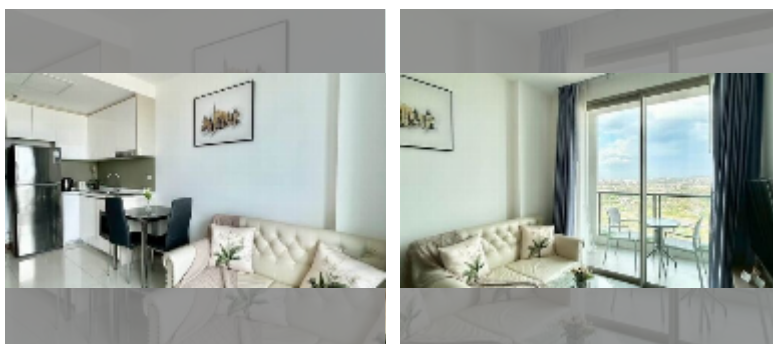

Condo for rent 1 bedroom 35 m² in The Riviera Jomtien, Pattaya

฿ 20,000

UNIT PARAMETERS:

UID	FR-242751
type	1 bedroom
size	35m ²
floor	23
view	city view
per month	25,000 THB
year contract	20,000 THB / month
security deposit	2 months
quality	good

equipment: furniture, household appliances, kitchen appliances, air conditioner, television, washing-machine, refrigerator

PROJECT PARAMETERS:

district	Jomtien
buildings	1
floors	46
built in	2019
maintenance	฿ 21,000/year

Health zone: gym, sauna, hamam.

Other: reception, lobby, meeting room, games room, CCTV, security, laundry, room service.

details