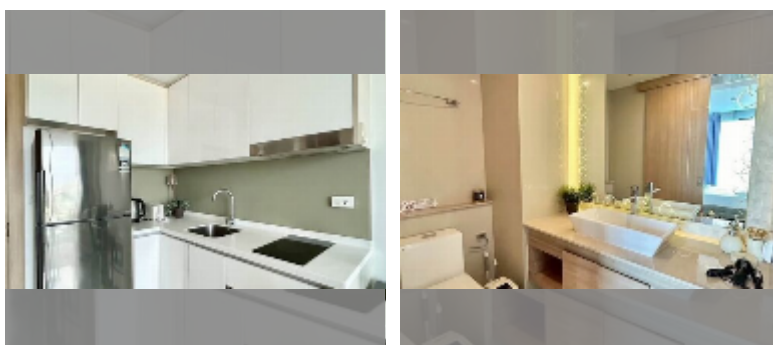

Condo for rent 1 bedroom 35 m² in The Riviera Jomtien, Pattaya

฿ 20,000

UNIT PARAMETERS:

UID	FR-242751
type	1 bedroom
size	35m ²
floor	23
view	city view
per month	25,000 THB
year contract	20,000 THB / month
security deposit	2 months
quality	good

equipment: furniture, household appliances, kitchen appliances, air conditioner, television, washing-machine, refrigerator

PROJECT PARAMETERS:

district	Jomtien
buildings	1
floors	46
built in	2019
maintenance	฿ 21,000/year

Health zone: gym, sauna, hamam.

Other: reception, lobby, meeting room, games room, CCTV, security, laundry, room service.

details