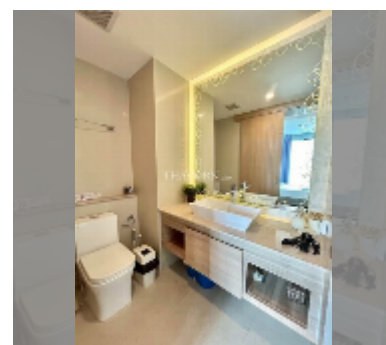

Condo for rent 1 bedroom 35 m² in The Riviera Jomtien, Pattaya

฿ 20,000

UNIT PARAMETERS:

UID	FR-242751
type	1 bedroom
size	35m ²
floor	23
view	city view
per month	25,000 THB
year contract	20,000 THB / month
security deposit	2 months
quality	good

equipment: furniture, household appliances, kitchen appliances, air conditioner, television, washing-machine, refrigerator

PROJECT PARAMETERS:

district	Jomtien
buildings	1
floors	46
built in	2019
maintenance	฿ 21,000/year

Health zone: gym, sauna, hamam.

Other: reception, lobby, meeting room, games room, CCTV, security, laundry, room service.

details