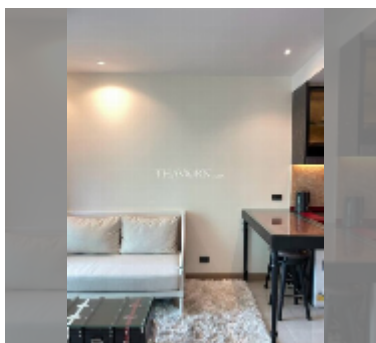

Condo for rent 1 bedroom 36 m² in Riviera Ocean Drive, Pattaya

฿ 22,900

UNIT PARAMETERS:

UID	FR-242750
type	1 bedroom
size	36m²
floor	11
view	sea view
year contract	22,900 THB / month
security deposit	2 months
quality	good
equipment: furniture, household appliances, kitchen appliances, air conditioner, internet, television, washing-machine, refrigerator	

PROJECT PARAMETERS:

district	Jomtien
buildings	1
floors	43
built in	2022

FACILITIES:

General information: highrise, meters to beach: 100, minutes to beach: 10, pets are allowed, open parking, multy-level parking.

Swimming pool: swimming pool, kids pool, rooftop pool, infinity view, jacuzzi, pool bar , sunbathing area.

Chill zone: chill zone, garden, rooftop chillout, barbeque areas.

Health zone: gym, sauna.

Other: reception, lobby, clubhouse, games room, kids playgarden, CCTV, security.