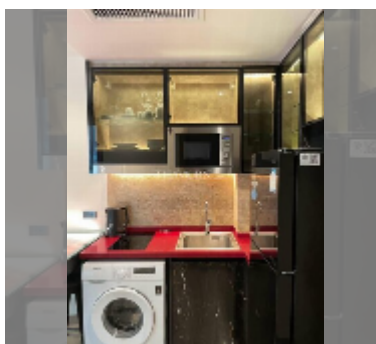

Condo for rent 1 bedroom 36 m² in Riviera Ocean Drive, Pattaya

฿ 22,900

UNIT PARAMETERS:

UID	FR-242750
type	1 bedroom
size	36m²
floor	11
view	sea view
year contract	22,900 THB / month
security deposit	2 months
quality	good
equipment: furniture, household appliances, kitchen appliances, air conditioner, internet, television, washing-machine, refrigerator	

PROJECT PARAMETERS:

district	Jomtien
buildings	1
floors	43
built in	2022

FACILITIES:

General information: highrise, meters to beach: 100, minutes to beach: 10, pets are allowed, open parking, multy-level parking.

Swimming pool: swimming pool, kids pool, rooftop pool, infinity view, jacuzzi, pool bar , sunbathing area.

Chill zone: chill zone, garden, rooftop chillout, barbeque areas.

Health zone: gym, sauna.

Other: reception, lobby, clubhouse, games room, kids playgarden, CCTV, security.