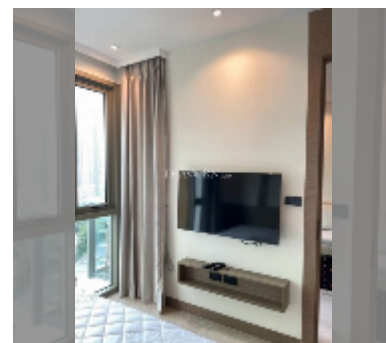

Condo for rent 1 bedroom 36 m² in Riviera Ocean Drive, Pattaya

฿ 22,900

UNIT PARAMETERS:

UID	FR-242750
type	1 bedroom
size	36m²
floor	11
view	sea view
year contract	22,900 THB / month
security deposit	2 months
quality	good
equipment: furniture, household appliances, kitchen appliances, air conditioner, internet, television, washing-machine, refrigerator	

PROJECT PARAMETERS:

district	Jomtien
buildings	1
floors	43
built in	2022

FACILITIES:

General information: highrise, meters to beach: 100, minutes to beach: 10, pets are allowed, open parking, multy-level parking.

Swimming pool: swimming pool, kids pool, rooftop pool, infinity view, jacuzzi, pool bar , sunbathing area.

Chill zone: chill zone, garden, rooftop chillout, barbeque areas.

Health zone: gym, sauna.

Other: reception, lobby, clubhouse, games room, kids playgarden, CCTV, security.