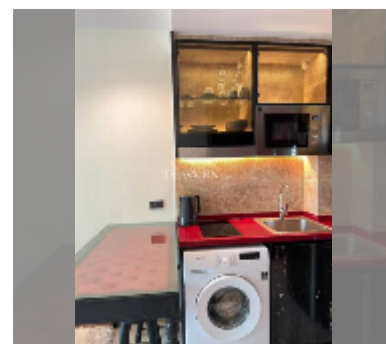

Condo for rent 1 bedroom 36 m² in Riviera Ocean Drive, Pattaya

฿ 22,900

UNIT PARAMETERS:

UID	FR-242750
type	1 bedroom
size	36m²
floor	11
view	sea view
year contract	22,900 THB / month
security deposit	2 months
quality	good
equipment: furniture, household appliances, kitchen appliances, air conditioner, internet, television, washing-machine, refrigerator	

PROJECT PARAMETERS:

district	Jomtien
buildings	1
floors	43
built in	2022

FACILITIES:

General information: highrise, meters to beach: 100, minutes to beach: 10, pets are allowed, open parking, multy-level parking.

Swimming pool: swimming pool, kids pool, rooftop pool, infinity view, jacuzzi, pool bar , sunbathing area.

Chill zone: chill zone, garden, rooftop chillout, barbeque areas.

Health zone: gym, sauna.

Other: reception, lobby, clubhouse, games room, kids playgarden, CCTV, security.