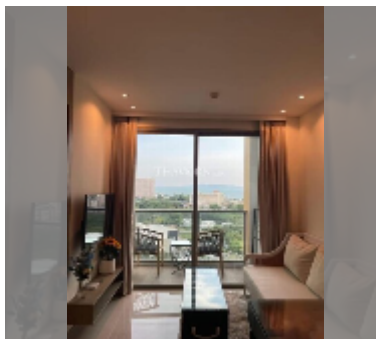

Condo for rent 1 bedroom 36 m² in Riviera Ocean Drive, Pattaya

฿ 22,900

UNIT PARAMETERS:

UID	FR-242750
type	1 bedroom
size	36m²
floor	11
view	sea view
year contract	22,900 THB / month
security deposit	2 months
quality	good
equipment: furniture, household appliances, kitchen appliances, air conditioner, internet, television, washing-machine, refrigerator	

PROJECT PARAMETERS:

district	Jomtien
buildings	1
floors	43
built in	2022

FACILITIES:

General information: highrise, meters to beach: 100, minutes to beach: 10, pets are allowed, open parking, multy-level parking.

Swimming pool: swimming pool, kids pool, rooftop pool, infinity view, jacuzzi, pool bar , sunbathing area.

Chill zone: chill zone, garden, rooftop chillout, barbeque areas.

Health zone: gym, sauna.

Other: reception, lobby, clubhouse, games room, kids playgarden, CCTV, security.