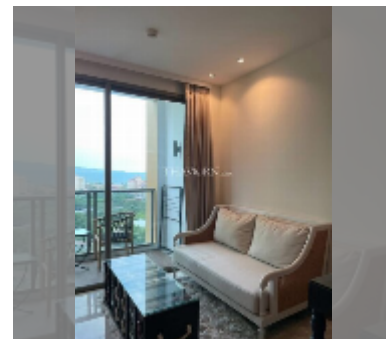

Condo for rent 1 bedroom 36 m² in Riviera Ocean Drive, Pattaya

฿ 22,900

UNIT PARAMETERS:

UID	FR-242750
type	1 bedroom
size	36m²
floor	11
view	sea view
year contract	22,900 THB / month
security deposit	2 months
quality	good
equipment: furniture, household appliances, kitchen appliances, air conditioner, internet, television, washing-machine, refrigerator	

PROJECT PARAMETERS:

district	Jomtien
buildings	1
floors	43
built in	2022

FACILITIES:

General information: highrise, meters to beach: 100, minutes to beach: 10, pets are allowed, open parking, multy-level parking.

Swimming pool: swimming pool, kids pool, rooftop pool, infinity view, jacuzzi, pool bar , sunbathing area.

Chill zone: chill zone, garden, rooftop chillout, barbeque areas.

Health zone: gym, sauna.

Other: reception, lobby, clubhouse, games room, kids playgarden, CCTV, security.