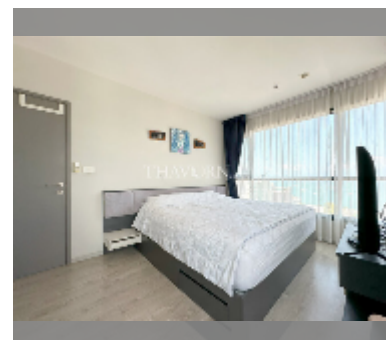

Condo for rent 2 bedroom 52 m² in The Base Central Pattaya, Pattaya

฿ 35,000

UNIT PARAMETERS:

UID	FR-242746
type	2 bedroom
size	52m²
floor	21
view	sea view
per month	40,000 THB
year contract	35,000 THB / month
security deposit	2 months
quality	excellent
equipment: furniture, household appliances, kitchen appliances, air conditioner, television, washing-machine, refrigerator	

PROJECT PARAMETERS:

district	Central Pattaya
buildings	3
floors	32
built in	2016

FACILITIES:

General information: highrise, meters to beach: 100, minutes to beach: 5, covered parking.

Swimming pool: swimming pool, rooftop pool.

Chill zone: garden, rooftop chillout, barbeque areas.

Health zone: gym.

Other: lobby, CCTV, security.