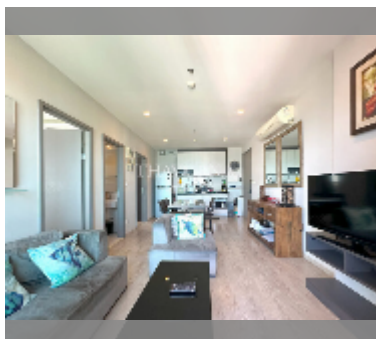

Condo for rent 2 bedroom 52 m² in The Base Central Pattaya, Pattaya

฿ 35,000

UNIT PARAMETERS:

UID	FR-242746
type	2 bedroom
size	52m²
floor	21
view	sea view
per month	40,000 THB
year contract	35,000 THB / month
security deposit	2 months
quality	excellent
equipment: furniture, household appliances, kitchen appliances, air conditioner, television, washing-machine, refrigerator	

PROJECT PARAMETERS:

district	Central Pattaya
buildings	3
floors	32
built in	2016

FACILITIES:

General information: highrise, meters to beach: 100, minutes to beach: 5, covered parking.

Swimming pool: swimming pool, rooftop pool.

Chill zone: garden, rooftop chillout, barbeque areas.

Health zone: gym.

Other: lobby, CCTV, security.