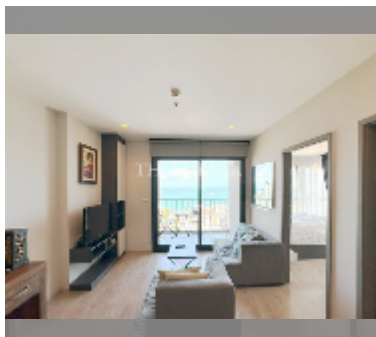

Condo for rent 2 bedroom 52 m² in The Base Central Pattaya, Pattaya

฿ 35,000

UNIT PARAMETERS:

UID	FR-242746
type	2 bedroom
size	52m²
floor	21
view	sea view
per month	40,000 THB
year contract	35,000 THB / month
security deposit	2 months
quality	excellent
equipment: furniture, household appliances, kitchen appliances, air conditioner, television, washing-machine, refrigerator	

PROJECT PARAMETERS:

district	Central Pattaya
buildings	3
floors	32
built in	2016

FACILITIES:

General information: highrise, meters to beach: 100, minutes to beach: 5, covered parking.

Swimming pool: swimming pool, rooftop pool.

Chill zone: garden, rooftop chillout, barbeque areas.

Health zone: gym.

Other: lobby, CCTV, security.