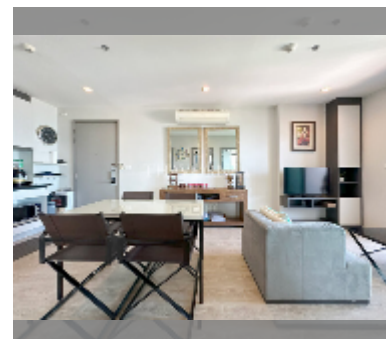

Condo for rent 2 bedroom 52 m² in The Base Central Pattaya, Pattaya

฿ 35,000

UNIT PARAMETERS:

UID	FR-242746
type	2 bedroom
size	52m²
floor	21
view	sea view
per month	40,000 THB
year contract	35,000 THB / month
security deposit	2 months
quality	excellent
equipment: furniture, household appliances, kitchen appliances, air conditioner, television, washing-machine, refrigerator	

PROJECT PARAMETERS:

district	Central Pattaya
buildings	3
floors	32
built in	2016

FACILITIES:

General information: highrise, meters to beach: 100, minutes to beach: 5, covered parking.

Swimming pool: swimming pool, rooftop pool.

Chill zone: garden, rooftop chillout, barbeque areas.

Health zone: gym.

Other: lobby, CCTV, security.