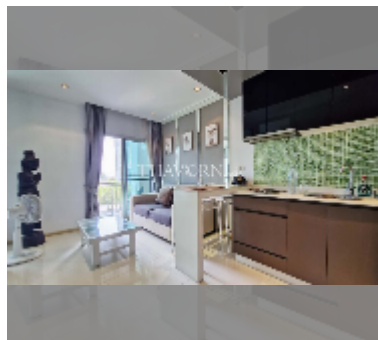

Condo for rent studio 32 m² in The Gallery Pattaya, Pattaya

฿ 12,000

UNIT PARAMETERS:

UID	FR-242744
type	studio
size	32m²
floor	5
view	city view
per month	15,000 THB
year contract	12,000 THB / month
security deposit	2 months
quality	good
equipment: furniture, household appliances, kitchen appliances, air conditioner, internet, television, refrigerator	

PROJECT PARAMETERS:

district	Jomtien
buildings	2
floors	8
built in	2012
maintenance	฿ 15,360/year

FACILITIES:

General information: lowrise, open parking.

Swimming pool: swimming pool, rooftop pool.

Chill zone: chill zone, garden, rooftop chillout.

Health zone: gym, sauna.

Other: lobby, CCTV, security, minimart.