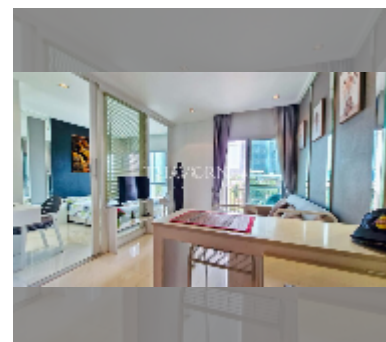

Condo for rent studio 32 m² in The Gallery Pattaya, Pattaya

฿ 12,000

UNIT PARAMETERS:

UID	FR-242744
type	studio
size	32m²
floor	5
view	city view
per month	15,000 THB
year contract	12,000 THB / month
security deposit	2 months
quality	good
equipment: furniture, household appliances, kitchen appliances, air conditioner, internet, television, refrigerator	

PROJECT PARAMETERS:

district	Jomtien
buildings	2
floors	8
built in	2012
maintenance	฿ 15,360/year

FACILITIES:

General information: lowrise, open parking.

Swimming pool: swimming pool, rooftop pool.

Chill zone: chill zone, garden, rooftop chillout.

Health zone: gym, sauna.

Other: lobby, CCTV, security, minimart.