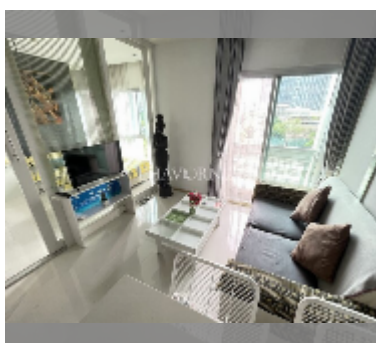

Condo for rent studio 32 m² in The Gallery Pattaya, Pattaya

฿ 12,000

UNIT PARAMETERS:

UID	FR-242744
type	studio
size	32m²
floor	5
view	city view
per month	15,000 THB
year contract	12,000 THB / month
security deposit	2 months
quality	good
equipment: furniture, household appliances, kitchen appliances, air conditioner, internet, television, refrigerator	

PROJECT PARAMETERS:

district	Jomtien
buildings	2
floors	8
built in	2012
maintenance	฿ 15,360/year

FACILITIES:

General information: lowrise, open parking.

Swimming pool: swimming pool, rooftop pool.

Chill zone: chill zone, garden, rooftop chillout.

Health zone: gym, sauna.

Other: lobby, CCTV, security, minimart.