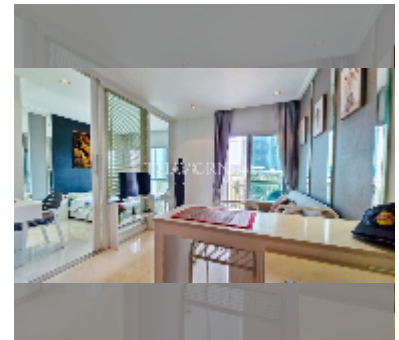

Condo for rent studio 32 m² in The Gallery Pattaya, Pattaya

฿ 12,000

UNIT PARAMETERS:

UID	FR-242744
type	studio
size	32m²
floor	5
view	city view
per month	15,000 THB
year contract	12,000 THB / month
security deposit	2 months
quality	good
equipment: furniture, household appliances, kitchen appliances, air conditioner, internet, television, refrigerator	

PROJECT PARAMETERS:

district	Jomtien
buildings	2
floors	8
built in	2012
maintenance	฿ 15,360/year

FACILITIES:

General information: lowrise, open parking.

Swimming pool: swimming pool, rooftop pool.

Chill zone: chill zone, garden, rooftop chillout.

Health zone: gym, sauna.

Other: lobby, CCTV, security, minimart.