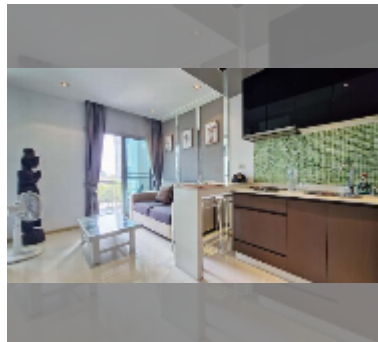

Condo for rent studio 32 m² in The Gallery Pattaya, Pattaya

฿ 12,000

UNIT PARAMETERS:

UID	FR-242744
type	studio
size	32m²
floor	5
view	city view
per month	15,000 THB
year contract	12,000 THB / month
security deposit	2 months
quality	good
equipment: furniture, household appliances, kitchen appliances, air conditioner, internet, television, refrigerator	

PROJECT PARAMETERS:

district	Jomtien
buildings	2
floors	8
built in	2012
maintenance	฿ 15,360/year

FACILITIES:

General information: lowrise, open parking.

Swimming pool: swimming pool, rooftop pool.

Chill zone: chill zone, garden, rooftop chillout.

Health zone: gym, sauna.

Other: lobby, CCTV, security, minimart.