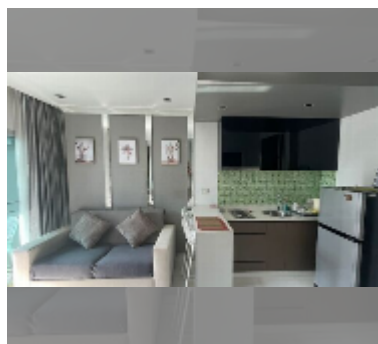

Condo for rent studio 32 m² in The Gallery Pattaya, Pattaya

฿ 12,000

UNIT PARAMETERS:

UID	FR-242744
type	studio
size	32m ²
floor	5
view	city view
per month	15,000 THB
year contract	12,000 THB / month
security deposit	2 months
quality	good
equipment: furniture, household appliances, kitchen appliances, air conditioner, internet, television, refrigerator	

Health zone: gym, sauna.

Other: lobby, CCTV, security, minimart.

details