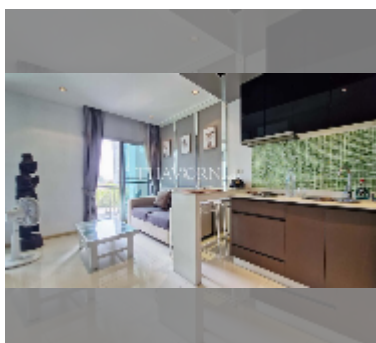

Condo for rent studio 32 m² in The Gallery Pattaya, Pattaya

฿ 12,000

UNIT PARAMETERS:

UID	FR-242744
type	studio
size	32m²
floor	5
view	city view
per month	15,000 THB
year contract	12,000 THB / month
security deposit	2 months
quality	good
equipment: furniture, household appliances, kitchen appliances, air conditioner, internet, television, refrigerator	

PROJECT PARAMETERS:

district	Jomtien
buildings	2
floors	8
built in	2012
maintenance	฿ 15,360/year

FACILITIES:

General information: lowrise, open parking.

Swimming pool: swimming pool, rooftop pool.

Chill zone: chill zone, garden, rooftop chillout.

Health zone: gym, sauna.

Other: lobby, CCTV, security, minimart.