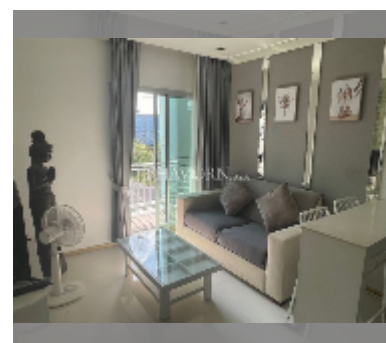

Condo for rent studio 32 m² in The Gallery Pattaya, Pattaya

฿ 12,000

UNIT PARAMETERS:

UID	FR-242744
type	studio
size	32m²
floor	5
view	city view
per month	15,000 THB
year contract	12,000 THB / month
security deposit	2 months
quality	good
equipment: furniture, household appliances, kitchen appliances, air conditioner, internet, television, refrigerator	

PROJECT PARAMETERS:

district	Jomtien
buildings	2
floors	8
built in	2012
maintenance	฿ 15,360/year

FACILITIES:

General information: lowrise, open parking.

Swimming pool: swimming pool, rooftop pool.

Chill zone: chill zone, garden, rooftop chillout.

Health zone: gym, sauna.

Other: lobby, CCTV, security, minimart.