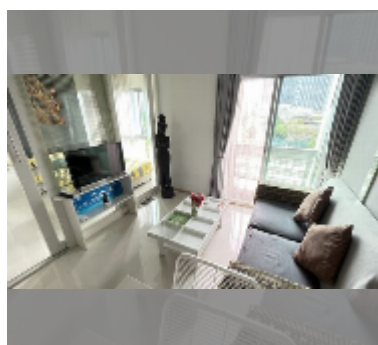

Condo for rent studio 32 m² in The Gallery Pattaya, Pattaya

฿ 12,000

UNIT PARAMETERS:

UID	FR-242744
type	studio
size	32m²
floor	5
view	city view
per month	15,000 THB
year contract	12,000 THB / month
security deposit	2 months
quality	good
equipment: furniture, household appliances, kitchen appliances, air conditioner, internet, television, refrigerator	

PROJECT PARAMETERS:

district	Jomtien
buildings	2
floors	8
built in	2012
maintenance	฿ 15,360/year

FACILITIES:

General information: lowrise, open parking.

Swimming pool: swimming pool, rooftop pool.

Chill zone: chill zone, garden, rooftop chillout.

Health zone: gym, sauna.

Other: lobby, CCTV, security, minimart.