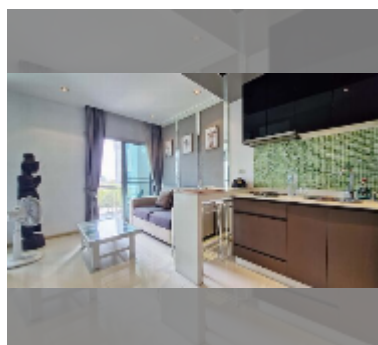

Condo for rent studio 32 m² in The Gallery Pattaya, Pattaya

฿ 12,000

UNIT PARAMETERS:

UID	FR-242744
type	studio
size	32m²
floor	5
view	city view
per month	15,000 THB
year contract	12,000 THB / month
security deposit	2 months
quality	good
equipment: furniture, household appliances, kitchen appliances, air conditioner, internet, television, refrigerator	

PROJECT PARAMETERS:

district	Jomtien
buildings	2
floors	8
built in	2012
maintenance	฿ 15,360/year

FACILITIES:

General information: lowrise, open parking.

Swimming pool: swimming pool, rooftop pool.

Chill zone: chill zone, garden, rooftop chillout.

Health zone: gym, sauna.

Other: lobby, CCTV, security, minimart.