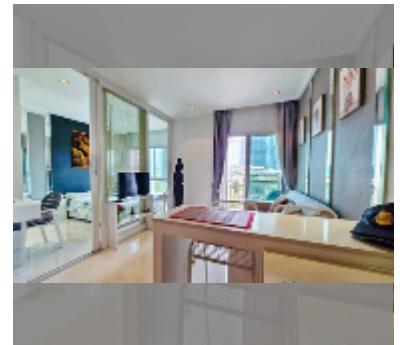

Condo for rent studio 32 m² in The Gallery Pattaya, Pattaya

฿ 12,000

UNIT PARAMETERS:

UID	FR-242744
type	studio
size	32m ²
floor	5
view	city view
per month	15,000 THB
year contract	12,000 THB / month
security deposit	2 months
quality	good
equipment: furniture, household appliances, kitchen appliances, air conditioner, internet, television, refrigerator	

Health zone: gym, sauna.

Other: lobby, CCTV, security, minimart.

details