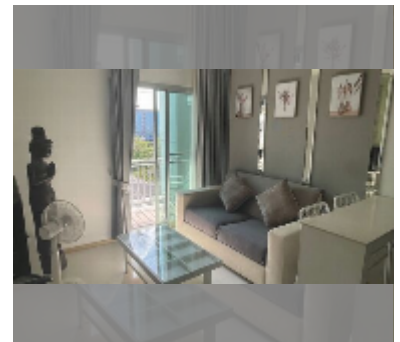

Condo for rent studio 32 m² in The Gallery Pattaya, Pattaya

฿ 12,000

UNIT PARAMETERS:

UID	FR-242744
type	studio
size	32m ²
floor	5
view	city view
per month	15,000 THB
year contract	12,000 THB / month
security deposit	2 months
quality	good
equipment: furniture, household appliances, kitchen appliances, air conditioner, internet, television, refrigerator	

Health zone: gym, sauna.

Other: lobby, CCTV, security, minimart.

details