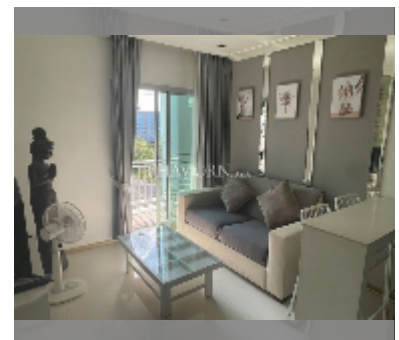

Condo for rent studio 32 m² in The Gallery Pattaya, Pattaya

฿ 12,000

UNIT PARAMETERS:

UID	FR-242744
type	studio
size	32m²
floor	5
view	city view
per month	15,000 THB
year contract	12,000 THB / month
security deposit	2 months
quality	good
equipment: furniture, household appliances, kitchen appliances, air conditioner, internet, television, refrigerator	

PROJECT PARAMETERS:

district	Jomtien
buildings	2
floors	8
built in	2012
maintenance	฿ 15,360/year

FACILITIES:

General information: lowrise, open parking.

Swimming pool: swimming pool, rooftop pool.

Chill zone: chill zone, garden, rooftop chillout.

Health zone: gym, sauna.

Other: lobby, CCTV, security, minimart.