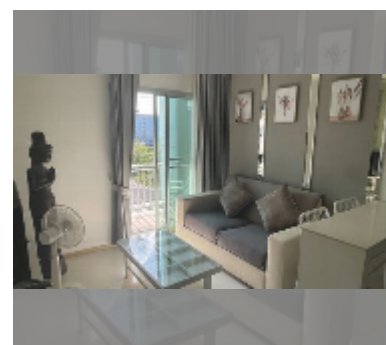

Condo for rent studio 32 m² in The Gallery Pattaya, Pattaya

฿ 12,000

UNIT PARAMETERS:

UID	FR-242744
type	studio
size	32m²
floor	5
view	city view
per month	15,000 THB
year contract	12,000 THB / month
security deposit	2 months
quality	good
equipment: furniture, household appliances, kitchen appliances, air conditioner, internet, television, refrigerator	

PROJECT PARAMETERS:

district	Jomtien
buildings	2
floors	8
built in	2012
maintenance	฿ 15,360/year

FACILITIES:

General information: lowrise, open parking.

Swimming pool: swimming pool, rooftop pool.

Chill zone: chill zone, garden, rooftop chillout.

Health zone: gym, sauna.

Other: lobby, CCTV, security, minimart.