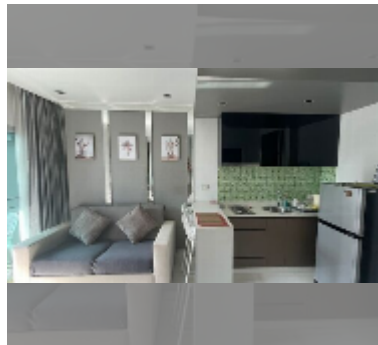

Condo for rent studio 32 m² in The Gallery Pattaya, Pattaya

฿ 12,000

UNIT PARAMETERS:

UID	FR-242744
type	studio
size	32m ²
floor	5
view	city view
per month	15,000 THB
year contract	12,000 THB / month
security deposit	2 months
quality	good
equipment: furniture, household appliances, kitchen appliances, air conditioner, internet, television, refrigerator	

Health zone: gym, sauna.

Other: lobby, CCTV, security, minimart.

details