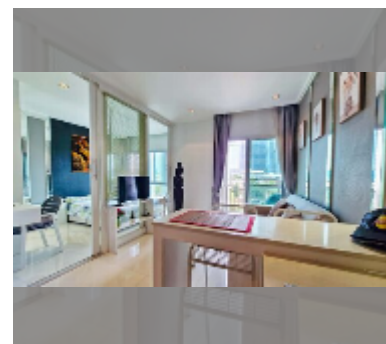

Condo for rent studio 32 m² in The Gallery Pattaya, Pattaya

฿ 12,000

UNIT PARAMETERS:

UID	FR-242744
type	studio
size	32m²
floor	5
view	city view
per month	15,000 THB
year contract	12,000 THB / month
security deposit	2 months
quality	good
equipment: furniture, household appliances, kitchen appliances, air conditioner, internet, television, refrigerator	

PROJECT PARAMETERS:

district	Jomtien
buildings	2
floors	8
built in	2012
maintenance	฿ 15,360/year

FACILITIES:

General information: lowrise, open parking.

Swimming pool: swimming pool, rooftop pool.

Chill zone: chill zone, garden, rooftop chillout.

Health zone: gym, sauna.

Other: lobby, CCTV, security, minimart.