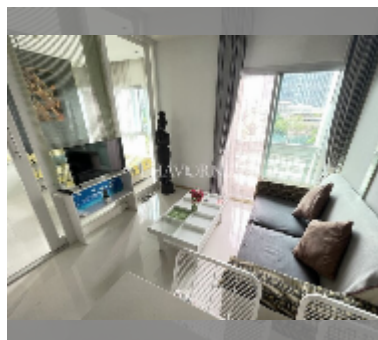

Condo for rent studio 32 m² in The Gallery Pattaya, Pattaya

฿ 12,000

UNIT PARAMETERS:

UID	FR-242744
type	studio
size	32m²
floor	5
view	city view
per month	15,000 THB
year contract	12,000 THB / month
security deposit	2 months
quality	good
equipment: furniture, household appliances, kitchen appliances, air conditioner, internet, television, refrigerator	

PROJECT PARAMETERS:

district	Jomtien
buildings	2
floors	8
built in	2012
maintenance	฿ 15,360/year

FACILITIES:

General information: lowrise, open parking.

Swimming pool: swimming pool, rooftop pool.

Chill zone: chill zone, garden, rooftop chillout.

Health zone: gym, sauna.

Other: lobby, CCTV, security, minimart.