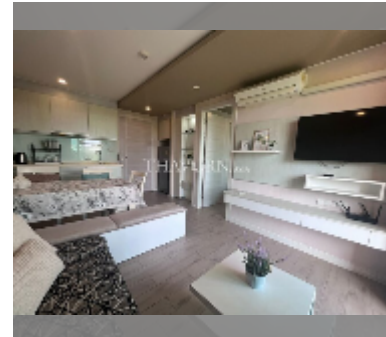

Condo for rent 1 bedroom 35 m² in Seven Seas Jomtien, Pattaya

฿ 19,000

UNIT PARAMETERS:

UID	FR-242736
type	1 bedroom
size	35m²
floor	4
view	city view
per month	19,000 THB
security deposit	no have
quality	good
equipment: furniture, household appliances, kitchen appliances, air conditioner, television, washing-machine, refrigerator	

PROJECT PARAMETERS:

district	Jomtien
buildings	7
floors	8
built in	2016
maintenance	฿ 16,800/year

FACILITIES:

General information: resort, meters to beach: 700, minutes to beach: 7, shuttle bus, underground parking, open parking.

Swimming pool: swimming pool, kids pool, water slides, waterfall, jacuzzi, pool bar .

Chill zone: chill zone, garden.

Health zone: gym, sauna, massage.

Other: reception, lobby, clubhouse, meeting room, games room, CCTV, security, minimart, laundry, room service.