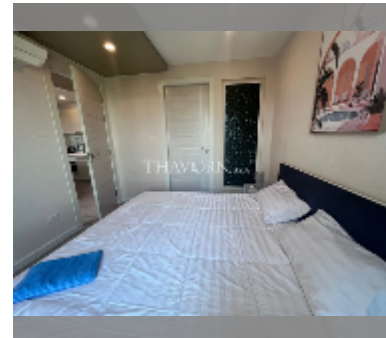

Condo for rent 1 bedroom 35 m² in Seven Seas Jomtien, Pattaya

฿ 19,000

UNIT PARAMETERS:

UID	FR-242736
type	1 bedroom
size	35m²
floor	4
view	city view
per month	19,000 THB
security deposit	no have
quality	good
equipment: furniture, household appliances, kitchen appliances, air conditioner, television, washing-machine, refrigerator	

PROJECT PARAMETERS:

district	Jomtien
buildings	7
floors	8
built in	2016
maintenance	฿ 16,800/year

FACILITIES:

General information: resort, meters to beach: 700, minutes to beach: 7, shuttle bus, underground parking, open parking.

Swimming pool: swimming pool, kids pool, water slides, waterfall, jacuzzi, pool bar .

Chill zone: chill zone, garden.

Health zone: gym, sauna, massage.

Other: reception, lobby, clubhouse, meeting room, games room, CCTV, security, minimart, laundry, room service.