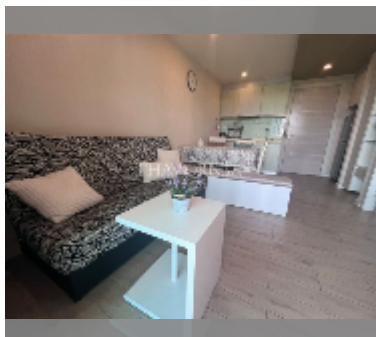

Condo for rent 1 bedroom 35 m² in Seven Seas Jomtien, Pattaya

฿ 19,000

UNIT PARAMETERS:

UID	FR-242736
type	1 bedroom
size	35m²
floor	4
view	city view
per month	19,000 THB
security deposit	no have
quality	good
equipment: furniture, household appliances, kitchen appliances, air conditioner, television, washing-machine, refrigerator	

PROJECT PARAMETERS:

district	Jomtien
buildings	7
floors	8
built in	2016
maintenance	฿ 16,800/year

FACILITIES:

General information: resort, meters to beach: 700, minutes to beach: 7, shuttle bus, underground parking, open parking.

Swimming pool: swimming pool, kids pool, water slides, waterfall, jacuzzi, pool bar .

Chill zone: chill zone, garden.

Health zone: gym, sauna, massage.

Other: reception, lobby, clubhouse, meeting room, games room, CCTV, security, minimart, laundry, room service.