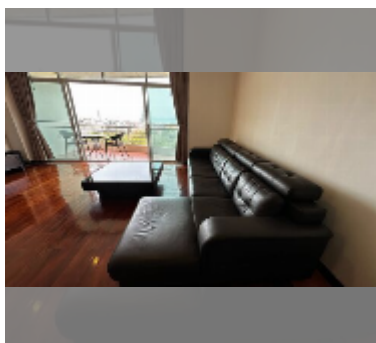

Condo for rent 1 bedroom 84 m² in Executive Residence 4, Pattaya

฿ 27,000

UNIT PARAMETERS:

UID	FR-242734
type	1 bedroom
size	84m²
floor	7
view	sea view
year contract	27,000 THB / month
security deposit	2 months
quality	good
equipment: furniture, household appliances, kitchen appliances, air conditioner, television, washing-machine, refrigerator	

PROJECT PARAMETERS:

district	Pratumnak
buildings	1
floors	7
built in	2010

FACILITIES:

General information: lowrise, underground parking.

Swimming pool: swimming pool, kids pool, jacuzzi.

Chill zone: chill zone, garden.

Health zone: gym.

Other: reception, lobby, CCTV, security.