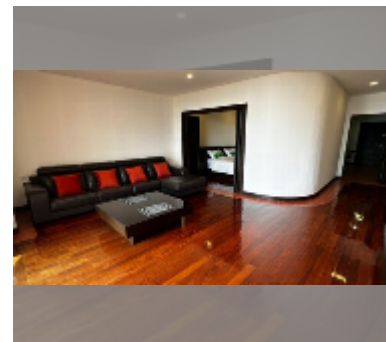

Condo for rent 1 bedroom 84 m² in Executive Residence 4, Pattaya

฿ 27,000

UNIT PARAMETERS:

UID	FR-242734
type	1 bedroom
size	84m²
floor	7
view	sea view
year contract	27,000 THB / month
security deposit	2 months
quality	good
equipment: furniture, household appliances, kitchen appliances, air conditioner, television, washing-machine, refrigerator	

PROJECT PARAMETERS:

district	Pratumnak
buildings	1
floors	7
built in	2010

FACILITIES:

General information: lowrise, underground parking.

Swimming pool: swimming pool, kids pool, jacuzzi.

Chill zone: chill zone, garden.

Health zone: gym.

Other: reception, lobby, CCTV, security.