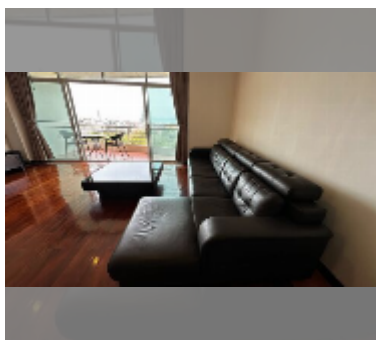

Condo for rent 1 bedroom 84 m² in Executive Residence 4, Pattaya

฿ 27,000

UNIT PARAMETERS:

UID	FR-242734
type	1 bedroom
size	84m²
floor	7
view	sea view
year contract	27,000 THB / month
security deposit	2 months
quality	good
equipment: furniture, household appliances, kitchen appliances, air conditioner, television, washing-machine, refrigerator	

PROJECT PARAMETERS:

district	Pratumnak
buildings	1
floors	7
built in	2010

FACILITIES:

General information: lowrise, underground parking.

Swimming pool: swimming pool, kids pool, jacuzzi.

Chill zone: chill zone, garden.

Health zone: gym.

Other: reception, lobby, CCTV, security.