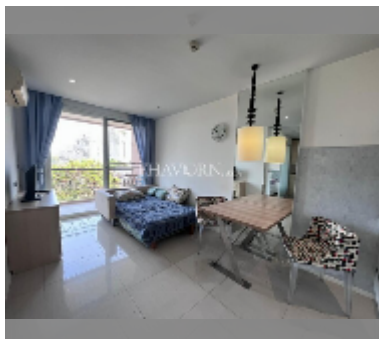

Condo for rent 1 bedroom 35 m² in Atlantis Condo Resort, Pattaya

฿ 11,000

UNIT PARAMETERS:

UID	FR-242727
type	1 bedroom
size	35m²
floor	5
view	city view
per month	15,000 THB
year contract	11,000 THB / month
security deposit	no have
quality	fair

equipment: furniture, household appliances, kitchen appliances, air conditioner, television, washing-machine, refrigerator

PROJECT PARAMETERS:

district	Jomtien
buildings	5
floors	8
built in	2014
maintenance	฿ 14,700/year

FACILITIES:

General information: resort, meters to beach: 500, minutes to beach: 5, open parking, covered parking.

Swimming pool: swimming pool, kids pool, water slides, waterfall, jacuzzi.

Chill zone: chill zone, garden.

Health zone: gym, sauna, hamam.

Other: reception, lobby, clubhouse, games room, kids playgarden, CCTV, security, minimart, laundry.