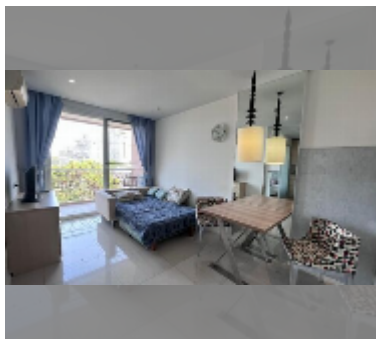

Condo for rent 1 bedroom 35 m² in Atlantis Condo Resort, Pattaya

฿ 11,000

UNIT PARAMETERS:

UID	FR-242727
type	1 bedroom
size	35m²
floor	5
view	city view
per month	15,000 THB
year contract	11,000 THB / month
security deposit	no have
quality	fair

equipment: furniture, household appliances, kitchen appliances, air conditioner, television, washing-machine, refrigerator

PROJECT PARAMETERS:

district	Jomtien
buildings	5
floors	8
built in	2014
maintenance	฿ 14,700/year

FACILITIES:

General information: resort, meters to beach: 500, minutes to beach: 5, open parking, covered parking.

Swimming pool: swimming pool, kids pool, water slides, waterfall, jacuzzi.

Chill zone: chill zone, garden.

Health zone: gym, sauna, hamam.

Other: reception, lobby, clubhouse, games room, kids playgarden, CCTV, security, minimart, laundry.