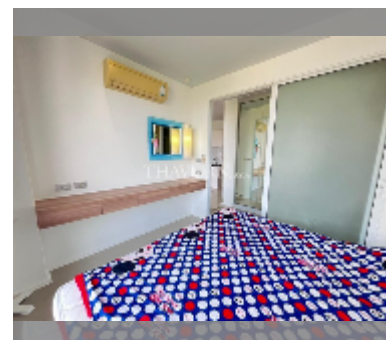

Condo for rent 1 bedroom 35 m² in Atlantis Condo Resort, Pattaya

฿ 11,000

UNIT PARAMETERS:

UID	FR-242727
type	1 bedroom
size	35m ²
floor	5
view	city view
per month	15,000 THB
year contract	11,000 THB / month
security deposit	no have
quality	fair

Health zone: gym, sauna, hamam.

Other: reception, lobby, clubhouse, games room, kids playgarden, CCTV, security, minimart, laundry.

[details](#)