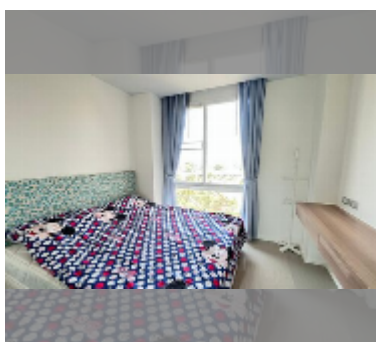

Condo for rent 1 bedroom 35 m² in Atlantis Condo Resort, Pattaya

฿ 11,000

UNIT PARAMETERS:

UID	FR-242727
type	1 bedroom
size	35m²
floor	5
view	city view
per month	15,000 THB
year contract	11,000 THB / month
security deposit	no have
quality	fair

equipment: furniture, household appliances, kitchen appliances, air conditioner, television, washing-machine, refrigerator

PROJECT PARAMETERS:

district	Jomtien
buildings	5
floors	8
built in	2014
maintenance	฿ 14,700/year

FACILITIES:

General information: resort, meters to beach: 500, minutes to beach: 5, open parking, covered parking.

Swimming pool: swimming pool, kids pool, water slides, waterfall, jacuzzi.

Chill zone: chill zone, garden.

Health zone: gym, sauna, hamam.

Other: reception, lobby, clubhouse, games room, kids playgarden, CCTV, security, minimart, laundry.