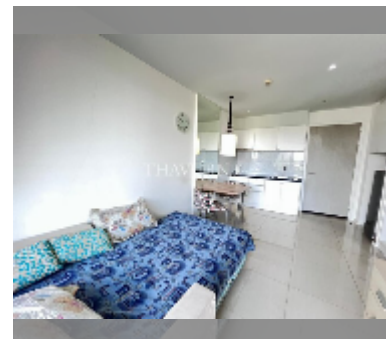

Condo for rent 1 bedroom 35 m² in Atlantis Condo Resort, Pattaya

฿ 11,000

UNIT PARAMETERS:

UID	FR-242727
type	1 bedroom
size	35m²
floor	5
view	city view
per month	15,000 THB
year contract	11,000 THB / month
security deposit	no have
quality	fair

equipment: furniture, household appliances, kitchen appliances, air conditioner, television, washing-machine, refrigerator

PROJECT PARAMETERS:

district	Jomtien
buildings	5
floors	8
built in	2014
maintenance	฿ 14,700/year

FACILITIES:

General information: resort, meters to beach: 500, minutes to beach: 5, open parking, covered parking.

Swimming pool: swimming pool, kids pool, water slides, waterfall, jacuzzi.

Chill zone: chill zone, garden.

Health zone: gym, sauna, hamam.

Other: reception, lobby, clubhouse, games room, kids playgarden, CCTV, security, minimart, laundry.