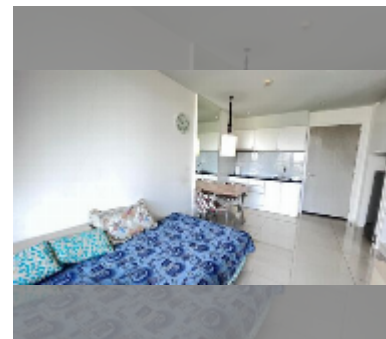

Condo for rent 1 bedroom 35 m² in Atlantis Condo Resort, Pattaya

฿ 11,000

UNIT PARAMETERS:

UID	FR-242727
type	1 bedroom
size	35m²
floor	5
view	city view
per month	15,000 THB
year contract	11,000 THB / month
security deposit	no have
quality	fair

equipment: furniture, household appliances, kitchen appliances, air conditioner, television, washing-machine, refrigerator

PROJECT PARAMETERS:

district	Jomtien
buildings	5
floors	8
built in	2014
maintenance	฿ 14,700/year

FACILITIES:

General information: resort, meters to beach: 500, minutes to beach: 5, open parking, covered parking.

Swimming pool: swimming pool, kids pool, water slides, waterfall, jacuzzi.

Chill zone: chill zone, garden.

Health zone: gym, sauna, hamam.

Other: reception, lobby, clubhouse, games room, kids playgarden, CCTV, security, minimart, laundry.