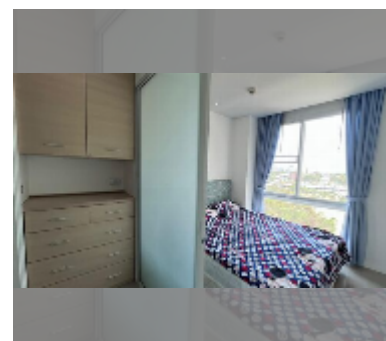

Condo for rent 1 bedroom 35 m² in Atlantis Condo Resort, Pattaya

฿ 11,000

UNIT PARAMETERS:

UID	FR-242727
type	1 bedroom
size	35m²
floor	5
view	city view
per month	15,000 THB
year contract	11,000 THB / month
security deposit	no have
quality	fair

equipment: furniture, household appliances, kitchen appliances, air conditioner, television, washing-machine, refrigerator

PROJECT PARAMETERS:

district	Jomtien
buildings	5
floors	8
built in	2014
maintenance	฿ 14,700/year

FACILITIES:

General information: resort, meters to beach: 500, minutes to beach: 5, open parking, covered parking.

Swimming pool: swimming pool, kids pool, water slides, waterfall, jacuzzi.

Chill zone: chill zone, garden.

Health zone: gym, sauna, hamam.

Other: reception, lobby, clubhouse, games room, kids playgarden, CCTV, security, minimart, laundry.