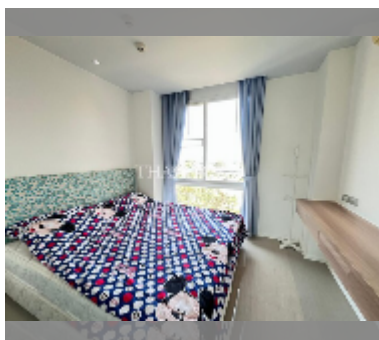

Condo for rent 1 bedroom 35 m² in Atlantis Condo Resort, Pattaya

฿ 11,000

UNIT PARAMETERS:

UID	FR-242727
type	1 bedroom
size	35m²
floor	5
view	city view
per month	15,000 THB
year contract	11,000 THB / month
security deposit	no have
quality	fair

equipment: furniture, household appliances, kitchen appliances, air conditioner, television, washing-machine, refrigerator

PROJECT PARAMETERS:

district	Jomtien
buildings	5
floors	8
built in	2014
maintenance	฿ 14,700/year

FACILITIES:

General information: resort, meters to beach: 500, minutes to beach: 5, open parking, covered parking.

Swimming pool: swimming pool, kids pool, water slides, waterfall, jacuzzi.

Chill zone: chill zone, garden.

Health zone: gym, sauna, hamam.

Other: reception, lobby, clubhouse, games room, kids playgarden, CCTV, security, minimart, laundry.