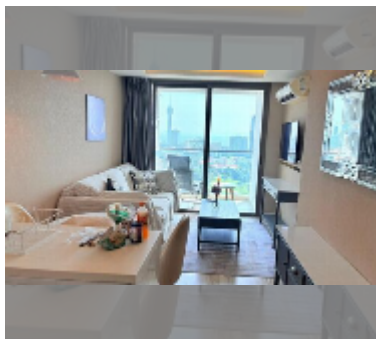

#### UNIT PARAMETERS:

UID	FR-242724
type	1 bedroom
size	43m <sup>2</sup>
floor	20
view	sea view
per month	28,000 THB
year contract	23,000 THB / month
security deposit	2 months
quality	good
equipment: furniture, household appliances, kitchen appliances, air conditioner, television, refrigerator	