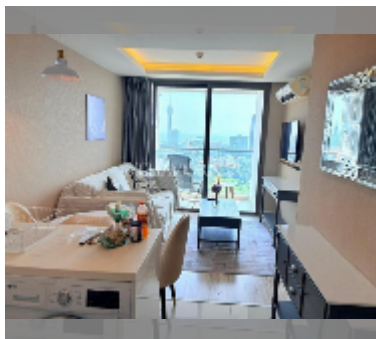

Condo for rent 1 bedroom 43 m² in The Peak Towers, Pattaya

฿ 23,000

UNIT PARAMETERS:

UID	FR-242724
type	1 bedroom
size	43m²
floor	20
view	sea view
per month	28,000 THB
year contract	23,000 THB / month
security deposit	2 months
quality	good
equipment: furniture, household appliances, kitchen appliances, air conditioner, television, refrigerator	

PROJECT PARAMETERS:

district	Pratumnak
buildings	2
floors	30
built in	2016
maintenance	฿ 23,220/year

FACILITIES:

General information: highrise, meters to beach: 200, minutes to beach: 5, open parking, multy-level parking, covered parking.

Swimming pool: swimming pool, kids pool, rooftop pool, infinity view, water slides, jacuzzi.

Chill zone: chill zone, garden, rooftop chillout.

Health zone: gym, sauna, hamam.

Other: reception, lobby, meeting room, kids playgarden, CCTV, security.