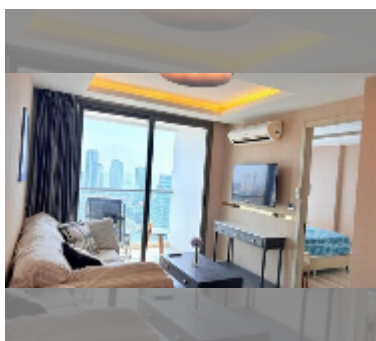

#### UNIT PARAMETERS:

UID	FR-242724
type	1 bedroom
size	43m <sup>2</sup>
floor	20
view	sea view
per month	28,000 THB
year contract	23,000 THB / month
security deposit	2 months
quality	good
equipment: furniture, household appliances, kitchen appliances, air conditioner, television, refrigerator	