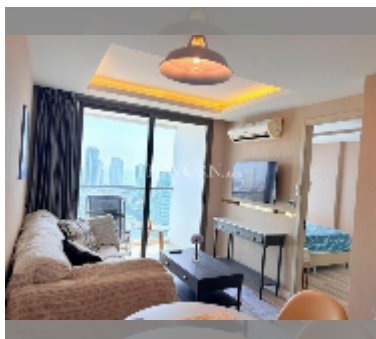

Condo for rent 1 bedroom 43 m² in The Peak Towers, Pattaya

฿ 23,000

UNIT PARAMETERS:

UID	FR-242724
type	1 bedroom
size	43m²
floor	20
view	sea view
per month	28,000 THB
year contract	23,000 THB / month
security deposit	2 months
quality	good
equipment: furniture, household appliances, kitchen appliances, air conditioner, television, refrigerator	

PROJECT PARAMETERS:

district	Pratumnak
buildings	2
floors	30
built in	2016
maintenance	฿ 23,220/year

FACILITIES:

General information: highrise, meters to beach: 200, minutes to beach: 5, open parking, multy-level parking, covered parking.

Swimming pool: swimming pool, kids pool, rooftop pool, infinity view, water slides, jacuzzi.

Chill zone: chill zone, garden, rooftop chillout.

Health zone: gym, sauna, hamam.

Other: reception, lobby, meeting room, kids playgarden, CCTV, security.