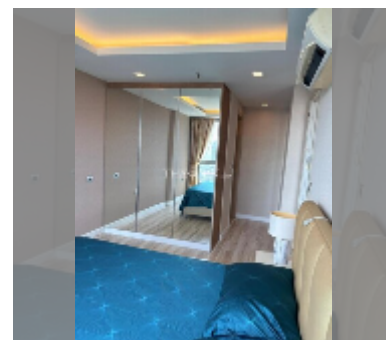

Condo for rent 1 bedroom 43 m² in The Peak Towers, Pattaya

฿ 23,000

UNIT PARAMETERS:

UID	FR-242724
type	1 bedroom
size	43m²
floor	20
view	sea view
per month	28,000 THB
year contract	23,000 THB / month
security deposit	2 months
quality	good
equipment: furniture, household appliances, kitchen appliances, air conditioner, television, refrigerator	

PROJECT PARAMETERS:

district	Pratumnak
buildings	2
floors	30
built in	2016
maintenance	฿ 23,220/year

FACILITIES:

General information: highrise, meters to beach: 200, minutes to beach: 5, open parking, multy-level parking, covered parking.

Swimming pool: swimming pool, kids pool, rooftop pool, infinity view, water slides, jacuzzi.

Chill zone: chill zone, garden, rooftop chillout.

Health zone: gym, sauna, hamam.

Other: reception, lobby, meeting room, kids playgarden, CCTV, security.