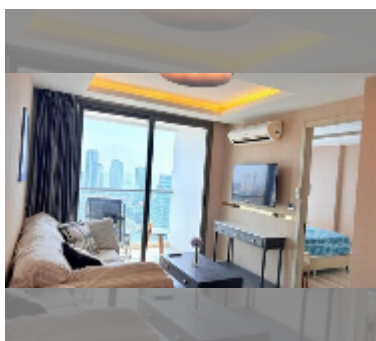

Condo for rent 1 bedroom 43 m² in The Peak Towers, Pattaya

฿ 23,000

UNIT PARAMETERS:

UID	FR-242724
type	1 bedroom
size	43m²
floor	20
view	sea view
per month	28,000 THB
year contract	23,000 THB / month
security deposit	2 months
quality	good
equipment: furniture, household appliances, kitchen appliances, air conditioner, television, refrigerator	

PROJECT PARAMETERS:

district	Pratumnak
buildings	2
floors	30
built in	2016
maintenance	฿ 23,220/year

FACILITIES:

General information: highrise, meters to beach: 200, minutes to beach: 5, open parking, multy-level parking, covered parking.

Swimming pool: swimming pool, kids pool, rooftop pool, infinity view, water slides, jacuzzi.

Chill zone: chill zone, garden, rooftop chillout.

Health zone: gym, sauna, hamam.

Other: reception, lobby, meeting room, kids playgarden, CCTV, security.