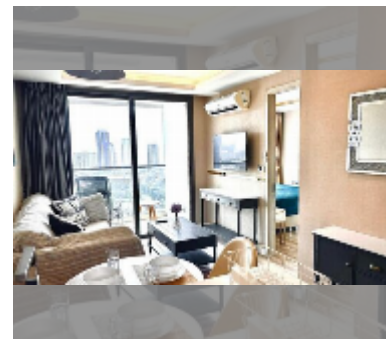

#### UNIT PARAMETERS:

UID	FR-242724
type	1 bedroom
size	43m <sup>2</sup>
floor	20
view	sea view
per month	28,000 THB
year contract	23,000 THB / month
security deposit	2 months
quality	good
equipment: furniture, household appliances, kitchen appliances, air conditioner, television, refrigerator	