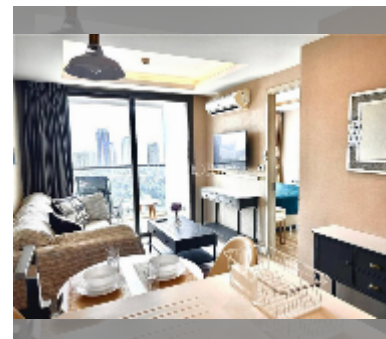

Condo for rent 1 bedroom 43 m² in The Peak Towers, Pattaya

฿ 23,000

UNIT PARAMETERS:

UID	FR-242724
type	1 bedroom
size	43m²
floor	20
view	sea view
per month	28,000 THB
year contract	23,000 THB / month
security deposit	2 months
quality	good
equipment: furniture, household appliances, kitchen appliances, air conditioner, television, refrigerator	

PROJECT PARAMETERS:

district	Pratumnak
buildings	2
floors	30
built in	2016
maintenance	฿ 23,220/year

FACILITIES:

General information: highrise, meters to beach: 200, minutes to beach: 5, open parking, multy-level parking, covered parking.

Swimming pool: swimming pool, kids pool, rooftop pool, infinity view, water slides, jacuzzi.

Chill zone: chill zone, garden, rooftop chillout.

Health zone: gym, sauna, hamam.

Other: reception, lobby, meeting room, kids playgarden, CCTV, security.