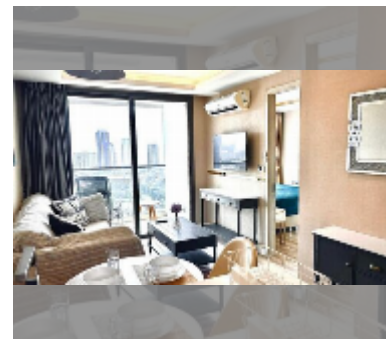

Condo for rent 1 bedroom 43 m² in The Peak Towers, Pattaya

฿ 23,000

UNIT PARAMETERS:

UID	FR-242724
type	1 bedroom
size	43m²
floor	20
view	sea view
per month	28,000 THB
year contract	23,000 THB / month
security deposit	2 months
quality	good
equipment: furniture, household appliances, kitchen appliances, air conditioner, television, refrigerator	

PROJECT PARAMETERS:

district	Pratumnak
buildings	2
floors	30
built in	2016
maintenance	฿ 23,220/year

FACILITIES:

General information: highrise, meters to beach: 200, minutes to beach: 5, open parking, multy-level parking, covered parking.

Swimming pool: swimming pool, kids pool, rooftop pool, infinity view, water slides, jacuzzi.

Chill zone: chill zone, garden, rooftop chillout.

Health zone: gym, sauna, hamam.

Other: reception, lobby, meeting room, kids playgarden, CCTV, security.