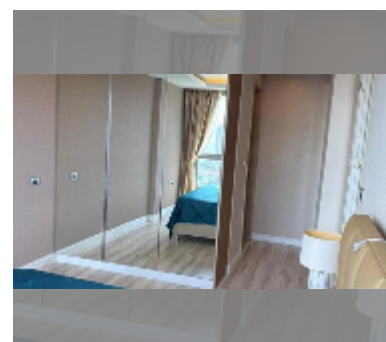

#### UNIT PARAMETERS:

UID	FR-242724
type	1 bedroom
size	43m <sup>2</sup>
floor	20
view	sea view
per month	28,000 THB
year contract	23,000 THB / month
security deposit	2 months
quality	good
equipment: furniture, household appliances, kitchen appliances, air conditioner, television, refrigerator	