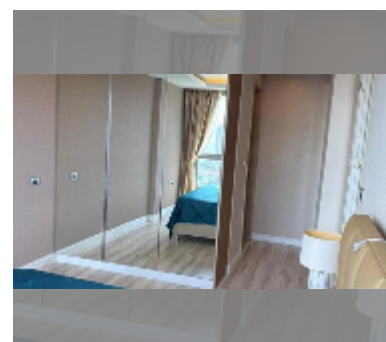

Condo for rent 1 bedroom 43 m² in The Peak Towers, Pattaya

฿ 23,000

UNIT PARAMETERS:

UID	FR-242724
type	1 bedroom
size	43m²
floor	20
view	sea view
per month	28,000 THB
year contract	23,000 THB / month
security deposit	2 months
quality	good
equipment: furniture, household appliances, kitchen appliances, air conditioner, television, refrigerator	

PROJECT PARAMETERS:

district	Pratumnak
buildings	2
floors	30
built in	2016
maintenance	฿ 23,220/year

FACILITIES:

General information: highrise, meters to beach: 200, minutes to beach: 5, open parking, multy-level parking, covered parking.

Swimming pool: swimming pool, kids pool, rooftop pool, infinity view, water slides, jacuzzi.

Chill zone: chill zone, garden, rooftop chillout.

Health zone: gym, sauna, hamam.

Other: reception, lobby, meeting room, kids playgarden, CCTV, security.