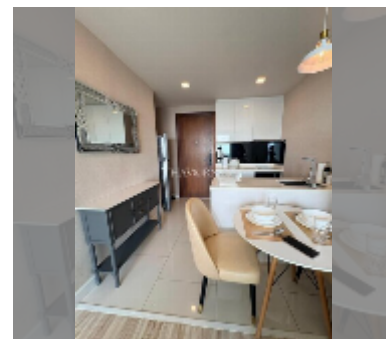

Condo for rent 1 bedroom 43 m² in The Peak Towers, Pattaya

฿ 23,000

UNIT PARAMETERS:

UID	FR-242724
type	1 bedroom
size	43m²
floor	20
view	sea view
per month	28,000 THB
year contract	23,000 THB / month
security deposit	2 months
quality	good
equipment: furniture, household appliances, kitchen appliances, air conditioner, television, refrigerator	

PROJECT PARAMETERS:

district	Pratumnak
buildings	2
floors	30
built in	2016
maintenance	฿ 23,220/year

FACILITIES:

General information: highrise, meters to beach: 200, minutes to beach: 5, open parking, multy-level parking, covered parking.

Swimming pool: swimming pool, kids pool, rooftop pool, infinity view, water slides, jacuzzi.

Chill zone: chill zone, garden, rooftop chillout.

Health zone: gym, sauna, hamam.

Other: reception, lobby, meeting room, kids playgarden, CCTV, security.