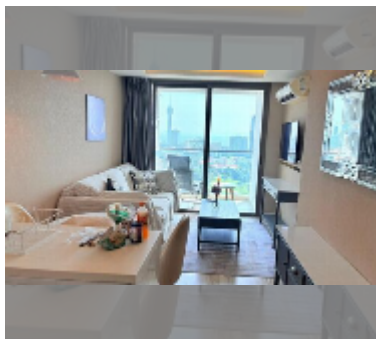

Condo for rent 1 bedroom 43 m² in The Peak Towers, Pattaya

฿ 23,000

UNIT PARAMETERS:

UID	FR-242724
type	1 bedroom
size	43m²
floor	20
view	sea view
per month	28,000 THB
year contract	23,000 THB / month
security deposit	2 months
quality	good
equipment: furniture, household appliances, kitchen appliances, air conditioner, television, refrigerator	

PROJECT PARAMETERS:

district	Pratumnak
buildings	2
floors	30
built in	2016
maintenance	฿ 23,220/year

FACILITIES:

General information: highrise, meters to beach: 200, minutes to beach: 5, open parking, multy-level parking, covered parking.

Swimming pool: swimming pool, kids pool, rooftop pool, infinity view, water slides, jacuzzi.

Chill zone: chill zone, garden, rooftop chillout.

Health zone: gym, sauna, hamam.

Other: reception, lobby, meeting room, kids playgarden, CCTV, security.