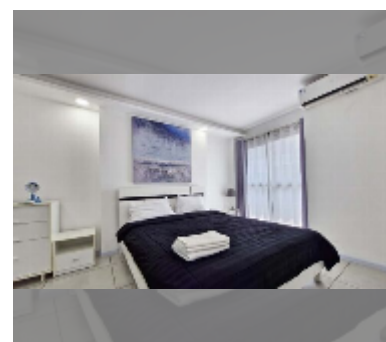

Condo for rent 1 bedroom 38 m² in Siam Oriental Tropical Garden, Pattaya

฿ 16,000

UNIT PARAMETERS:

UID	FR-242716
type	1 bedroom
size	38m²
floor	8
view	partial sea view
per month	25,000 THB
year contract	16,000 THB / month
security deposit	2 months
quality	good

equipment: furniture, household appliances, kitchen appliances, air conditioner, internet, television, washing-machine, refrigerator

PROJECT PARAMETERS:

district	Pratumnak
buildings	3
floors	8
built in	2015
maintenance	฿ 20,520/year

FACILITIES:

General information: resort, meters to beach: 500, minutes to beach: 5, pets are allowed, underground parking.

Swimming pool: swimming pool, kids pool.

Health zone: gym.

Other: reception, CCTV, security.