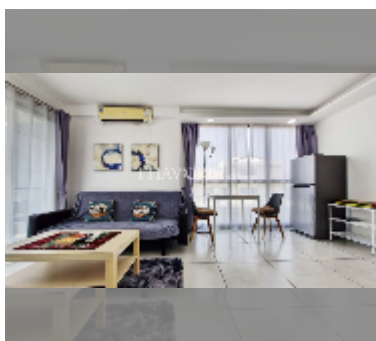

Condo for rent 1 bedroom 38 m² in Siam Oriental Tropical Garden, Pattaya

฿ 16,000

UNIT PARAMETERS:

UID	FR-242716
type	1 bedroom
size	38m²
floor	8
view	partial sea view
per month	25,000 THB
year contract	16,000 THB / month
security deposit	2 months
quality	good

equipment: furniture, household appliances, kitchen appliances, air conditioner, internet, television, washing-machine, refrigerator

PROJECT PARAMETERS:

district	Pratumnak
buildings	3
floors	8
built in	2015
maintenance	฿ 20,520/year

FACILITIES:

General information: resort, meters to beach: 500, minutes to beach: 5, pets are allowed, underground parking.

Swimming pool: swimming pool, kids pool.

Health zone: gym.

Other: reception, CCTV, security.