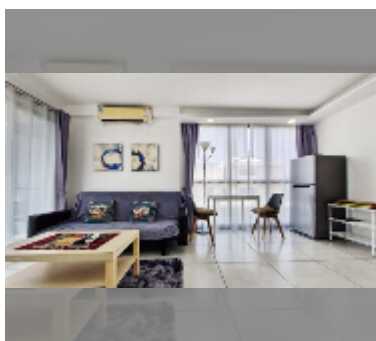

Condo for rent 1 bedroom 38 m² in Siam Oriental Tropical Garden, Pattaya

฿ 16,000

UNIT PARAMETERS:

UID	FR-242716
type	1 bedroom
size	38m²
floor	8
view	partial sea view
per month	25,000 THB
year contract	16,000 THB / month
security deposit	2 months
quality	good

equipment: furniture, household appliances, kitchen appliances, air conditioner, internet, television, washing-machine, refrigerator

PROJECT PARAMETERS:

district	Pratumnak
buildings	3
floors	8
built in	2015
maintenance	฿ 20,520/year

FACILITIES:

General information: resort, meters to beach: 500, minutes to beach: 5, pets are allowed, underground parking.

Swimming pool: swimming pool, kids pool.

Health zone: gym.

Other: reception, CCTV, security.