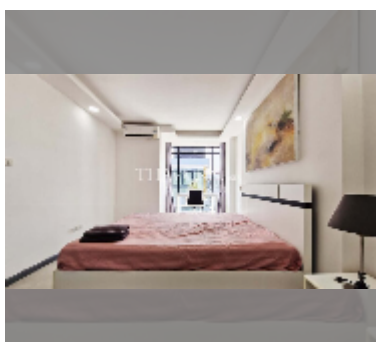

Condo for rent 1 bedroom 40 m² in Siam Oriental Tropical Garden, Pattaya

฿ 16,000

UNIT PARAMETERS:

UID	FR-242701
type	1 bedroom
size	40m ²
floor	8
view	partial sea view
per month	20,000 THB
year contract	16,000 THB / month
security deposit	2 months
quality	good
equipment: furniture, household appliances, kitchen appliances, air conditioner, internet, television, washing-machine, refrigerator	

PROJECT PARAMETERS:

district	Pratumnak
buildings	3
floors	8
built in	2015
maintenance	฿ 21,600/year

FACILITIES:

General information: resort, meters to beach: 500, minutes to beach: 5, pets are allowed, underground parking.
 Swimming pool: swimming pool, kids pool.
 Health zone: gym.
 Other: reception, CCTV, security.