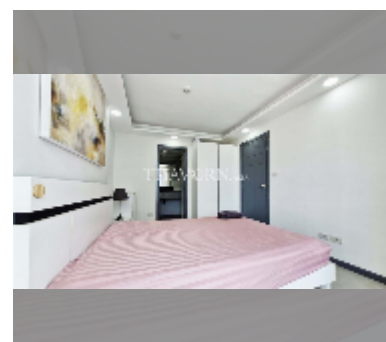

Condo for rent 1 bedroom 40 m² in Siam Oriental Tropical Garden, Pattaya

฿ 16,000

UNIT PARAMETERS:

UID	FR-242701
type	1 bedroom
size	40m ²
floor	8
view	partial sea view
per month	20,000 THB
year contract	16,000 THB / month
security deposit	2 months
quality	good
equipment: furniture, household appliances, kitchen appliances, air conditioner, internet, television, washing-machine, refrigerator	

PROJECT PARAMETERS:

district	Pratumnak
buildings	3
floors	8
built in	2015
maintenance	฿ 21,600/year

FACILITIES:

General information: resort, meters to beach: 500, minutes to beach: 5, pets are allowed, underground parking.
 Swimming pool: swimming pool, kids pool.
 Health zone: gym.
 Other: reception, CCTV, security.