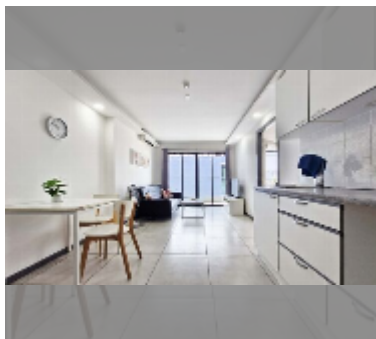

Condo for rent 1 bedroom 40 m² in Siam Oriental Tropical Garden, Pattaya

฿ 16,000

UNIT PARAMETERS:

UID	FR-242701
type	1 bedroom
size	40m²
floor	8
view	partial sea view
per month	20,000 THB
year contract	16,000 THB / month
security deposit	2 months
quality	good

equipment: furniture, household appliances, kitchen appliances, air conditioner, internet, television, washing-machine, refrigerator

PROJECT PARAMETERS:

district	Pratumnak
buildings	3
floors	8
built in	2015
maintenance	฿ 21,600/year

FACILITIES:

General information: resort, meters to beach: 500, minutes to beach: 5, pets are allowed, underground parking.

Swimming pool: swimming pool, kids pool.

Health zone: gym.

Other: reception, CCTV, security.