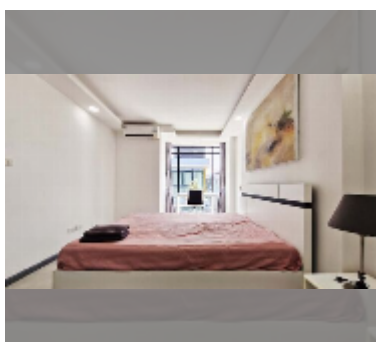

Condo for rent 1 bedroom 40 m² in Siam Oriental Tropical Garden, Pattaya

฿ 16,000

UNIT PARAMETERS:

UID	FR-242701
type	1 bedroom
size	40m²
floor	8
view	partial sea view
per month	20,000 THB
year contract	16,000 THB / month
security deposit	2 months
quality	good

equipment: furniture, household appliances, kitchen appliances, air conditioner, internet, television, washing-machine, refrigerator

PROJECT PARAMETERS:

district	Pratumnak
buildings	3
floors	8
built in	2015
maintenance	฿ 21,600/year

FACILITIES:

General information: resort, meters to beach: 500, minutes to beach: 5, pets are allowed, underground parking.

Swimming pool: swimming pool, kids pool.

Health zone: gym.

Other: reception, CCTV, security.