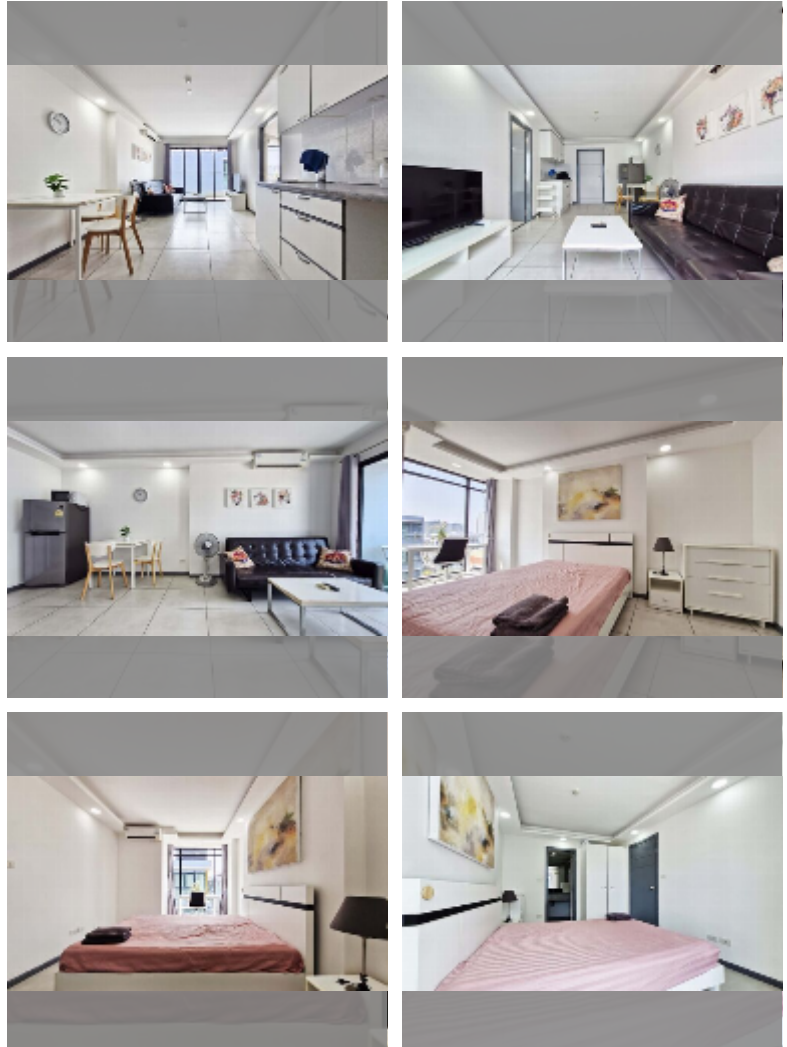

Condo for rent 1 bedroom 40 m² in Siam Oriental Tropical Garden, Pattaya

฿ 16,000

UNIT PARAMETERS:

UID	FR-242701
type	1 bedroom
size	40m²
floor	8
view	partial sea view
per month	20,000 THB
year contract	16,000 THB / month
security deposit	2 months
quality	good

equipment: furniture, household appliances, kitchen appliances, air conditioner, internet, television, washing-machine, refrigerator

PROJECT PARAMETERS:

district	Pratumnak
buildings	3
floors	8
built in	2015
maintenance	฿ 21,600/year

FACILITIES:

General information: resort, meters to beach: 500, minutes to beach: 5, pets are allowed, underground parking.
Swimming pool: swimming pool, kids pool.
Health zone: gym.
Other: reception, CCTV, security.