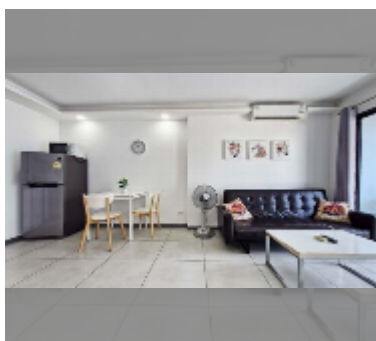

Condo for rent 1 bedroom 40 m² in Siam Oriental Tropical Garden, Pattaya

฿ 16,000

UNIT PARAMETERS:

UID	FR-242701
type	1 bedroom
size	40m²
floor	8
view	partial sea view
per month	20,000 THB
year contract	16,000 THB / month
security deposit	2 months
quality	good

equipment: furniture, household appliances, kitchen appliances, air conditioner, internet, television, washing-machine, refrigerator

PROJECT PARAMETERS:

district	Pratumnak
buildings	3
floors	8
built in	2015
maintenance	฿ 21,600/year

FACILITIES:

General information: resort, meters to beach: 500, minutes to beach: 5, pets are allowed, underground parking.

Swimming pool: swimming pool, kids pool.

Health zone: gym.

Other: reception, CCTV, security.