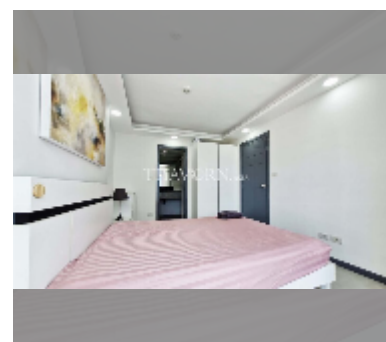

Condo for rent 1 bedroom 40 m² in Siam Oriental Tropical Garden, Pattaya

฿ 16,000

UNIT PARAMETERS:

UID	FR-242701
type	1 bedroom
size	40m²
floor	8
view	partial sea view
per month	20,000 THB
year contract	16,000 THB / month
security deposit	2 months
quality	good
equipment: furniture, household appliances, kitchen appliances, air conditioner, internet, television, washing-machine, refrigerator	

PROJECT PARAMETERS:

district	Pratumnak
buildings	3
floors	8
built in	2015
maintenance	฿ 21,600/year

FACILITIES:

General information: resort, meters to beach: 500, minutes to beach: 5, pets are allowed, underground parking.

Swimming pool: swimming pool, kids pool.

Health zone: gym.

Other: reception, CCTV, security.