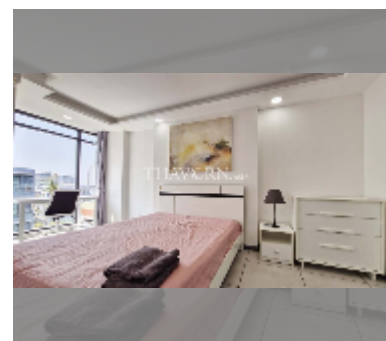

Condo for rent 1 bedroom 40 m² in Siam Oriental Tropical Garden, Pattaya

฿ 16,000

UNIT PARAMETERS:

UID	FR-242701
type	1 bedroom
size	40m ²
floor	8
view	partial sea view
per month	20,000 THB
year contract	16,000 THB / month
security deposit	2 months
quality	good
equipment: furniture, household appliances, kitchen appliances, air conditioner, internet, television, washing-machine, refrigerator	

PROJECT PARAMETERS:

district	Pratumnak
buildings	3
floors	8
built in	2015
maintenance	฿ 21,600/year

FACILITIES:

General information: resort, meters to beach: 500, minutes to beach: 5, pets are allowed, underground parking.
 Swimming pool: swimming pool, kids pool.
 Health zone: gym.
 Other: reception, CCTV, security.