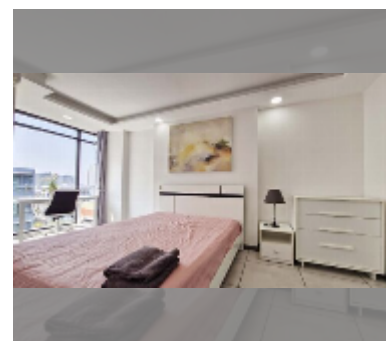

Condo for rent 1 bedroom 40 m² in Siam Oriental Tropical Garden, Pattaya

฿ 16,000

UNIT PARAMETERS:

UID	FR-242701
type	1 bedroom
size	40m²
floor	8
view	partial sea view
per month	20,000 THB
year contract	16,000 THB / month
security deposit	2 months
quality	good

equipment: furniture, household appliances, kitchen appliances, air conditioner, internet, television, washing-machine, refrigerator

PROJECT PARAMETERS:

district	Pratumnak
buildings	3
floors	8
built in	2015
maintenance	฿ 21,600/year

FACILITIES:

General information: resort, meters to beach: 500, minutes to beach: 5, pets are allowed, underground parking.

Swimming pool: swimming pool, kids pool.

Health zone: gym.

Other: reception, CCTV, security.