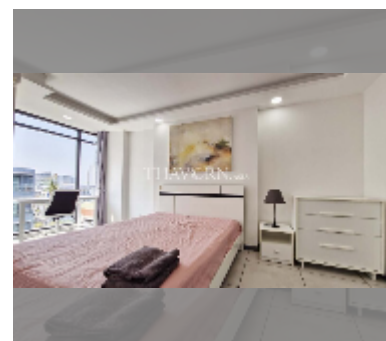

Condo for rent 1 bedroom 40 m² in Siam Oriental Tropical Garden, Pattaya

฿ 16,000

UNIT PARAMETERS:

UID	FR-242701
type	1 bedroom
size	40m²
floor	8
view	partial sea view
per month	20,000 THB
year contract	16,000 THB / month
security deposit	2 months
quality	good
equipment: furniture, household appliances, kitchen appliances, air conditioner, internet, television, washing-machine, refrigerator	

PROJECT PARAMETERS:

district	Pratumnak
buildings	3
floors	8
built in	2015
maintenance	฿ 21,600/year

FACILITIES:

General information: resort, meters to beach: 500, minutes to beach: 5, pets are allowed, underground parking.

Swimming pool: swimming pool, kids pool.

Health zone: gym.

Other: reception, CCTV, security.