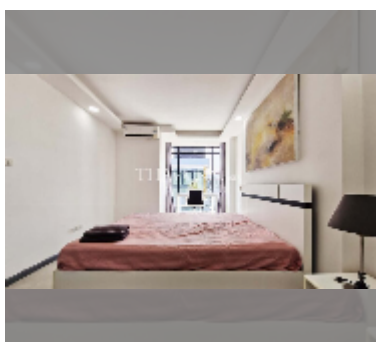

Condo for rent 1 bedroom 40 m² in Siam Oriental Tropical Garden, Pattaya

฿ 16,000

UNIT PARAMETERS:

UID	FR-242701
type	1 bedroom
size	40m²
floor	8
view	partial sea view
per month	20,000 THB
year contract	16,000 THB / month
security deposit	2 months
quality	good
equipment: furniture, household appliances, kitchen appliances, air conditioner, internet, television, washing-machine, refrigerator	

PROJECT PARAMETERS:

district	Pratumnak
buildings	3
floors	8
built in	2015
maintenance	฿ 21,600/year

FACILITIES:

General information: resort, meters to beach: 500, minutes to beach: 5, pets are allowed, underground parking.

Swimming pool: swimming pool, kids pool.

Health zone: gym.

Other: reception, CCTV, security.