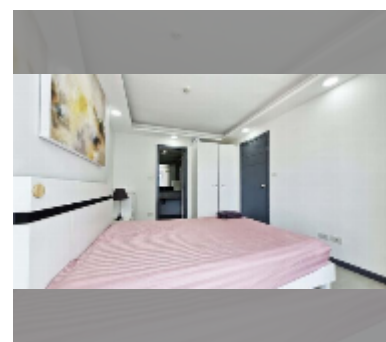

Condo for rent 1 bedroom 40 m² in Siam Oriental Tropical Garden, Pattaya

฿ 16,000

UNIT PARAMETERS:

UID	FR-242701
type	1 bedroom
size	40m²
floor	8
view	partial sea view
per month	20,000 THB
year contract	16,000 THB / month
security deposit	2 months
quality	good

equipment: furniture, household appliances, kitchen appliances, air conditioner, internet, television, washing-machine, refrigerator

PROJECT PARAMETERS:

district	Pratumnak
buildings	3
floors	8
built in	2015
maintenance	฿ 21,600/year

FACILITIES:

General information: resort, meters to beach: 500, minutes to beach: 5, pets are allowed, underground parking.

Swimming pool: swimming pool, kids pool.

Health zone: gym.

Other: reception, CCTV, security.