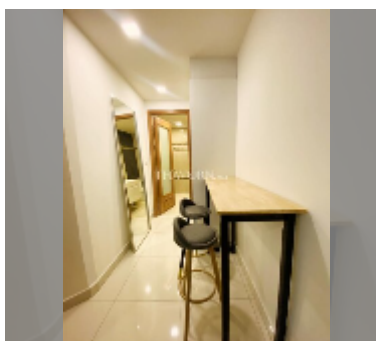

Condo for rent 1 bedroom 41 m² in C View Residence Pattaya, Pattaya

฿ 13,000

UNIT PARAMETERS:

UID	FR-242697
type	1 bedroom
size	41m ²
floor	2
view	city view
year contract	13,000 THB / month
security deposit	2 months
quality	good
equipment: furniture, household appliances, kitchen appliances, air conditioner, television, washing-machine, refrigerator	

PROJECT PARAMETERS:

district	Pratumnak
buildings	2
floors	8
built in	2014
maintenance	฿ 19,680/year

FACILITIES:

General information: boutique, meters to beach: 350, minutes to beach: 5, underground parking.
Swimming pool: rooftop pool.
Chill zone: garden.
Other: lobby, CCTV, security.