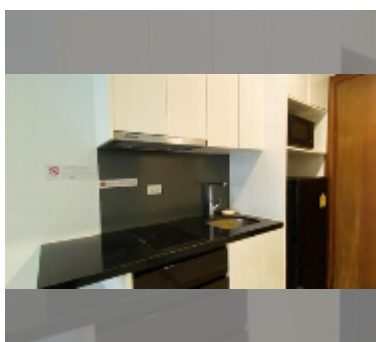

Condo for rent 1 bedroom 41 m² in C View Residence Pattaya, Pattaya

฿ 13,000

UNIT PARAMETERS:

UID	FR-242697
type	1 bedroom
size	41m ²
floor	2
view	city view
year contract	13,000 THB / month
security deposit	2 months
quality	good
equipment: furniture, household appliances, kitchen appliances, air conditioner, television, washing-machine, refrigerator	

PROJECT PARAMETERS:

district	Pratumnak
buildings	2
floors	8
built in	2014
maintenance	฿ 19,680/year

FACILITIES:

General information: boutique, meters to beach: 350, minutes to beach: 5, underground parking.
Swimming pool: rooftop pool.
Chill zone: garden.
Other: lobby, CCTV, security.