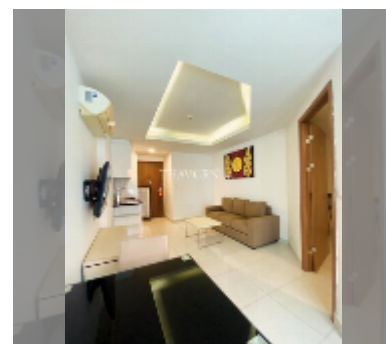

Condo for rent 1 bedroom 41 m² in C View Residence Pattaya, Pattaya

฿ 13,000

UNIT PARAMETERS:

UID	FR-242697
type	1 bedroom
size	41m ²
floor	2
view	city view
year contract	13,000 THB / month
security deposit	2 months
quality	good
equipment: furniture, household appliances, kitchen appliances, air conditioner, television, washing-machine, refrigerator	

PROJECT PARAMETERS:

district	Pratumnak
buildings	2
floors	8
built in	2014
maintenance	฿ 19,680/year

FACILITIES:

General information: boutique, meters to beach: 350, minutes to beach: 5, underground parking.
Swimming pool: rooftop pool.
Chill zone: garden.
Other: lobby, CCTV, security.