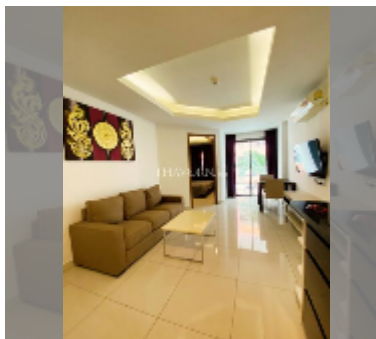

Condo for rent 1 bedroom 41 m² in C View Residence Pattaya, Pattaya

฿ 13,000

UNIT PARAMETERS:

UID	FR-242697
type	1 bedroom
size	41m ²
floor	2
view	city view
year contract	13,000 THB / month
security deposit	2 months
quality	good
equipment: furniture, household appliances, kitchen appliances, air conditioner, television, washing-machine, refrigerator	

PROJECT PARAMETERS:

district	Pratumnak
buildings	2
floors	8
built in	2014
maintenance	฿ 19,680/year

FACILITIES:

General information: boutique, meters to beach: 350, minutes to beach: 5, underground parking.
Swimming pool: rooftop pool.
Chill zone: garden.
Other: lobby, CCTV, security.