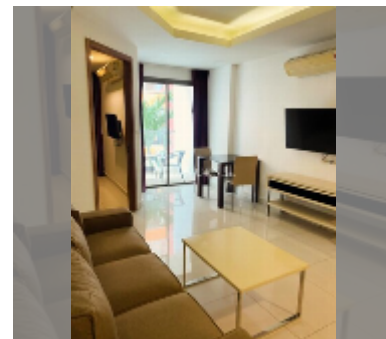

Condo for rent 1 bedroom 41 m² in C View Residence Pattaya, Pattaya

฿ 13,000

UNIT PARAMETERS:

UID	FR-242697
type	1 bedroom
size	41m ²
floor	2
view	city view
year contract	13,000 THB / month
security deposit	2 months
quality	good
equipment: furniture, household appliances, kitchen appliances, air conditioner, television, washing-machine, refrigerator	

PROJECT PARAMETERS:

district	Pratumnak
buildings	2
floors	8
built in	2014
maintenance	฿ 19,680/year

FACILITIES:

General information: boutique, meters to beach: 350, minutes to beach: 5, underground parking.
Swimming pool: rooftop pool.
Chill zone: garden.
Other: lobby, CCTV, security.