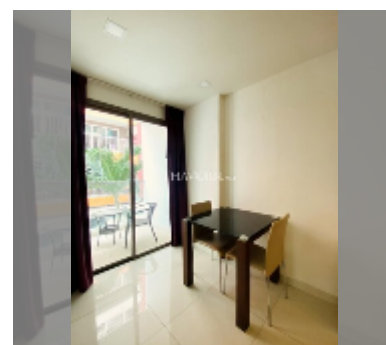

Condo for rent 1 bedroom 41 m² in C View Residence Pattaya, Pattaya

฿ 13,000

UNIT PARAMETERS:

UID	FR-242697
type	1 bedroom
size	41m ²
floor	2
view	city view
year contract	13,000 THB / month
security deposit	2 months
quality	good
equipment: furniture, household appliances, kitchen appliances, air conditioner, television, washing-machine, refrigerator	

PROJECT PARAMETERS:

district	Pratumnak
buildings	2
floors	8
built in	2014
maintenance	฿ 19,680/year

FACILITIES:

General information: boutique, meters to beach: 350, minutes to beach: 5, underground parking.
Swimming pool: rooftop pool.
Chill zone: garden.
Other: lobby, CCTV, security.