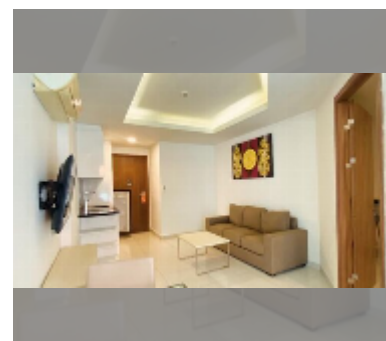

Condo for rent 1 bedroom 41 m² in C View Residence Pattaya, Pattaya

฿ 13,000

UNIT PARAMETERS:

UID	FR-242697
type	1 bedroom
size	41m ²
floor	2
view	city view
year contract	13,000 THB / month
security deposit	2 months
quality	good
equipment: furniture, household appliances, kitchen appliances, air conditioner, television, washing-machine, refrigerator	

PROJECT PARAMETERS:

district	Pratumnak
buildings	2
floors	8
built in	2014
maintenance	฿ 19,680/year

FACILITIES:

General information: boutique, meters to beach: 350, minutes to beach: 5, underground parking.
Swimming pool: rooftop pool.
Chill zone: garden.
Other: lobby, CCTV, security.