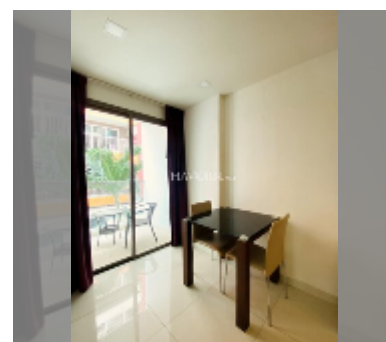

Condo for rent 1 bedroom 41 m² in C View Residence Pattaya, Pattaya

฿ 13,000

UNIT PARAMETERS:

UID	FR-242697
type	1 bedroom
size	41m ²
floor	2
view	city view
year contract	13,000 THB / month
security deposit	2 months
quality	good
equipment: furniture, household appliances, kitchen appliances, air conditioner, television, washing-machine, refrigerator	

PROJECT PARAMETERS:

district	Pratumnak
buildings	2
floors	8
built in	2014
maintenance	฿ 19,680/year

FACILITIES:

General information: boutique, meters to beach: 350, minutes to beach: 5, underground parking.
Swimming pool: rooftop pool.
Chill zone: garden.
Other: lobby, CCTV, security.