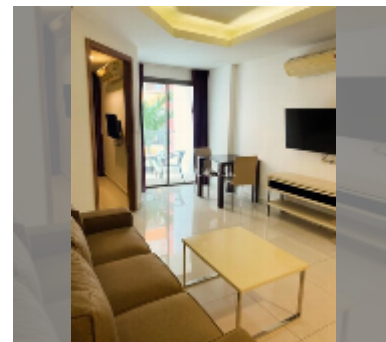

Condo for rent 1 bedroom 41 m² in C View Residence Pattaya, Pattaya

฿ 13,000

UNIT PARAMETERS:

UID	FR-242697
type	1 bedroom
size	41m ²
floor	2
view	city view
year contract	13,000 THB / month
security deposit	2 months
quality	good
equipment: furniture, household appliances, kitchen appliances, air conditioner, television, washing-machine, refrigerator	

PROJECT PARAMETERS:

district	Pratumnak
buildings	2
floors	8
built in	2014
maintenance	฿ 19,680/year

FACILITIES:

General information: boutique, meters to beach: 350, minutes to beach: 5, underground parking.
Swimming pool: rooftop pool.
Chill zone: garden.
Other: lobby, CCTV, security.