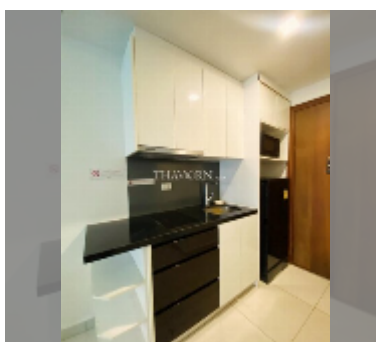

Condo for rent 1 bedroom 41 m² in C View Residence Pattaya, Pattaya

฿ 13,000

UNIT PARAMETERS:

UID	FR-242697
type	1 bedroom
size	41m ²
floor	2
view	city view
year contract	13,000 THB / month
security deposit	2 months
quality	good
equipment: furniture, household appliances, kitchen appliances, air conditioner, television, washing-machine, refrigerator	

PROJECT PARAMETERS:

district	Pratumnak
buildings	2
floors	8
built in	2014
maintenance	฿ 19,680/year

FACILITIES:

General information: boutique, meters to beach: 350, minutes to beach: 5, underground parking.
Swimming pool: rooftop pool.
Chill zone: garden.
Other: lobby, CCTV, security.