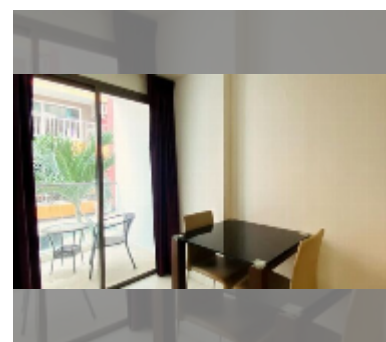

Condo for rent 1 bedroom 41 m² in C View Residence Pattaya, Pattaya

฿ 13,000

UNIT PARAMETERS:

UID	FR-242697
type	1 bedroom
size	41m ²
floor	2
view	city view
year contract	13,000 THB / month
security deposit	2 months
quality	good
equipment: furniture, household appliances, kitchen appliances, air conditioner, television, washing-machine, refrigerator	

PROJECT PARAMETERS:

district	Pratumnak
buildings	2
floors	8
built in	2014
maintenance	฿ 19,680/year

FACILITIES:

General information: boutique, meters to beach: 350, minutes to beach: 5, underground parking.
Swimming pool: rooftop pool.
Chill zone: garden.
Other: lobby, CCTV, security.