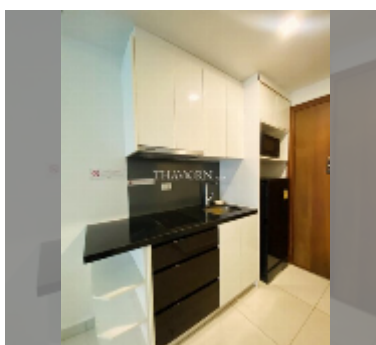

Condo for rent 1 bedroom 41 m² in C View Residence Pattaya, Pattaya

฿ 13,000

UNIT PARAMETERS:

UID	FR-242697
type	1 bedroom
size	41m ²
floor	2
view	city view
year contract	13,000 THB / month
security deposit	2 months
quality	good
equipment: furniture, household appliances, kitchen appliances, air conditioner, television, washing-machine, refrigerator	

PROJECT PARAMETERS:

district	Pratumnak
buildings	2
floors	8
built in	2014
maintenance	฿ 19,680/year

FACILITIES:

General information: boutique, meters to beach: 350, minutes to beach: 5, underground parking.
Swimming pool: rooftop pool.
Chill zone: garden.
Other: lobby, CCTV, security.