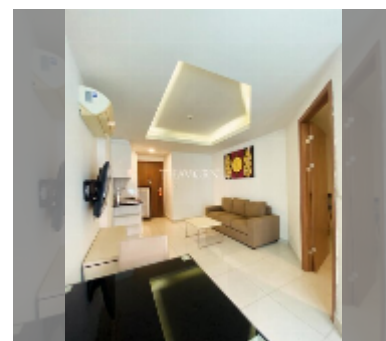

Condo for rent 1 bedroom 41 m² in C View Residence Pattaya, Pattaya

฿ 13,000

UNIT PARAMETERS:

UID	FR-242697
type	1 bedroom
size	41m ²
floor	2
view	city view
year contract	13,000 THB / month
security deposit	2 months
quality	good
equipment: furniture, household appliances, kitchen appliances, air conditioner, television, washing-machine, refrigerator	

PROJECT PARAMETERS:

district	Pratumnak
buildings	2
floors	8
built in	2014
maintenance	฿ 19,680/year

FACILITIES:

General information: boutique, meters to beach: 350, minutes to beach: 5, underground parking.
Swimming pool: rooftop pool.
Chill zone: garden.
Other: lobby, CCTV, security.