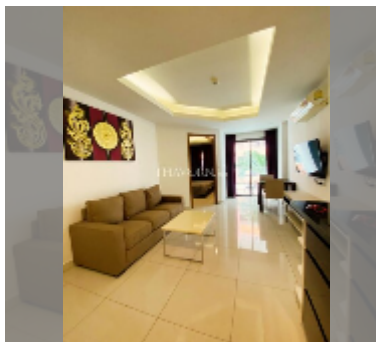

Condo for rent 1 bedroom 41 m² in C View Residence Pattaya, Pattaya

฿ 13,000

UNIT PARAMETERS:

UID	FR-242697
type	1 bedroom
size	41m ²
floor	2
view	city view
year contract	13,000 THB / month
security deposit	2 months
quality	good
equipment: furniture, household appliances, kitchen appliances, air conditioner, television, washing-machine, refrigerator	

PROJECT PARAMETERS:

district	Pratumnak
buildings	2
floors	8
built in	2014
maintenance	฿ 19,680/year

FACILITIES:

General information: boutique, meters to beach: 350, minutes to beach: 5, underground parking.
Swimming pool: rooftop pool.
Chill zone: garden.
Other: lobby, CCTV, security.