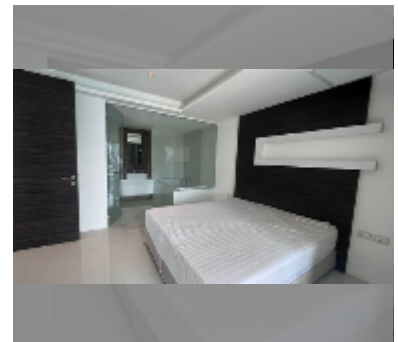

Condo for rent 3 bedroom 152 m² in The Sanctuary, Pattaya

฿ 65,000

UNIT PARAMETERS:

UID	FR-242653
type	3 bedroom
size	152m²
floor	3
view	sea view
year contract	65,000 THB / month
security deposit	2 months
quality	good
equipment: furniture, household appliances, kitchen appliances, air conditioner, television, washing-machine, refrigerator	

PROJECT PARAMETERS:

district	Wongamat
buildings	5
floors	8
built in	2009
maintenance	฿ 63,840/year

FACILITIES:

General information: boutique, underground parking.

Swimming pool: swimming pool.

Chill zone: chill zone, garden.

Health zone: gym, sauna.

Other: lobby, kids playgarden, CCTV, security, minimart.