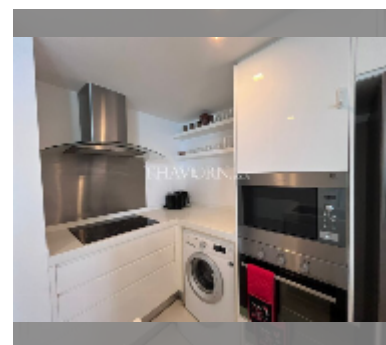

Condo for rent 3 bedroom 152 m² in The Sanctuary, Pattaya

฿ 65,000

UNIT PARAMETERS:

UID	FR-242653
type	3 bedroom
size	152m²
floor	3
view	sea view
year contract	65,000 THB / month
security deposit	2 months
quality	good
equipment: furniture, household appliances, kitchen appliances, air conditioner, television, washing-machine, refrigerator	

PROJECT PARAMETERS:

district	Wongamat
buildings	5
floors	8
built in	2009
maintenance	฿ 63,840/year

FACILITIES:

General information: boutique, underground parking.
Swimming pool: swimming pool.
Chill zone: chill zone, garden.
Health zone: gym, sauna.
Other: lobby, kids playgarden, CCTV, security, minimart.