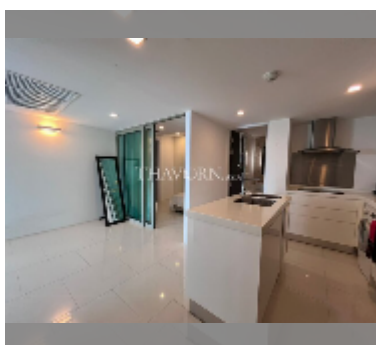

Condo for rent 3 bedroom 152 m² in The Sanctuary, Pattaya

฿ 65,000

UNIT PARAMETERS:

UID	FR-242653
type	3 bedroom
size	152m ²
floor	3
view	sea view
year contract	65,000 THB / month
security deposit	2 months
quality	good
equipment: furniture, household appliances, kitchen appliances, air conditioner, television, washing-machine, refrigerator	

PROJECT PARAMETERS:

district	Wongamat
buildings	5
floors	8
built in	2009
maintenance	฿ 63,840/year

FACILITIES:

General information: boutique, underground parking.
 Swimming pool: swimming pool.
 Chill zone: chill zone, garden.
 Health zone: gym, sauna.
 Other: lobby, kids playgarden, CCTV, security, minimart.