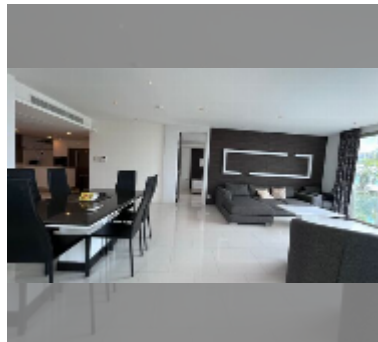

Condo for rent 3 bedroom 152 m² in The Sanctuary, Pattaya

฿ 65,000

UNIT PARAMETERS:

UID	FR-242653
type	3 bedroom
size	152m²
floor	3
view	sea view
year contract	65,000 THB / month
security deposit	2 months
quality	good
equipment: furniture, household appliances, kitchen appliances, air conditioner, television, washing-machine, refrigerator	

PROJECT PARAMETERS:

district	Wongamat
buildings	5
floors	8
built in	2009
maintenance	฿ 63,840/year

FACILITIES:

General information: boutique, underground parking.

Swimming pool: swimming pool.

Chill zone: chill zone, garden.

Health zone: gym, sauna.

Other: lobby, kids playgarden, CCTV, security, minimart.