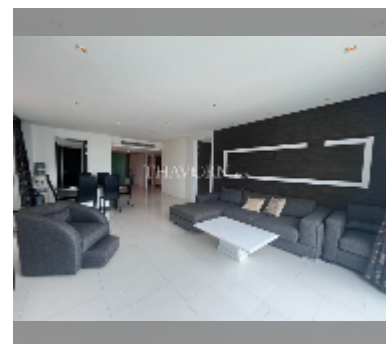

Condo for rent 3 bedroom 152 m² in The Sanctuary, Pattaya

฿ 65,000

UNIT PARAMETERS:

UID	FR-242653
type	3 bedroom
size	152m ²
floor	3
view	sea view
year contract	65,000 THB / month
security deposit	2 months
quality	good
equipment: furniture, household appliances, kitchen appliances, air conditioner, television, washing-machine, refrigerator	

PROJECT PARAMETERS:

district	Wongamat
buildings	5
floors	8
built in	2009
maintenance	฿ 63,840/year

FACILITIES:

General information: boutique, underground parking.
 Swimming pool: swimming pool.
 Chill zone: chill zone, garden.
 Health zone: gym, sauna.
 Other: lobby, kids playgarden, CCTV, security, minimart.