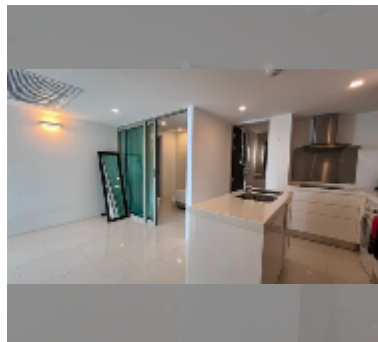

Condo for rent 3 bedroom 152 m² in The Sanctuary, Pattaya

฿ 65,000

UNIT PARAMETERS:

UID	FR-242653
type	3 bedroom
size	152m²
floor	3
view	sea view
year contract	65,000 THB / month
security deposit	2 months
quality	good
equipment: furniture, household appliances, kitchen appliances, air conditioner, television, washing-machine, refrigerator	

PROJECT PARAMETERS:

district	Wongamat
buildings	5
floors	8
built in	2009
maintenance	฿ 63,840/year

FACILITIES:

General information: boutique, underground parking.

Swimming pool: swimming pool.

Chill zone: chill zone, garden.

Health zone: gym, sauna.

Other: lobby, kids playgarden, CCTV, security, minimart.