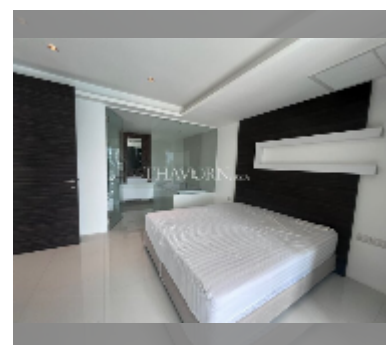

Condo for rent 3 bedroom 152 m² in The Sanctuary, Pattaya

฿ 65,000

UNIT PARAMETERS:

UID	FR-242653
type	3 bedroom
size	152m ²
floor	3
view	sea view
year contract	65,000 THB / month
security deposit	2 months
quality	good
equipment: furniture, household appliances, kitchen appliances, air conditioner, television, washing-machine, refrigerator	

PROJECT PARAMETERS:

district	Wongamat
buildings	5
floors	8
built in	2009
maintenance	฿ 63,840/year

FACILITIES:

General information: boutique, underground parking.
 Swimming pool: swimming pool.
 Chill zone: chill zone, garden.
 Health zone: gym, sauna.
 Other: lobby, kids playgarden, CCTV, security, minimart.