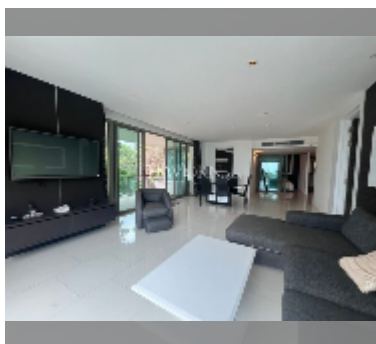

Condo for rent 3 bedroom 152 m² in The Sanctuary, Pattaya

฿ 65,000

UNIT PARAMETERS:

UID	FR-242653
type	3 bedroom
size	152m ²
floor	3
view	sea view
year contract	65,000 THB / month
security deposit	2 months
quality	good
equipment: furniture, household appliances, kitchen appliances, air conditioner, television, washing-machine, refrigerator	

PROJECT PARAMETERS:

district	Wongamat
buildings	5
floors	8
built in	2009
maintenance	฿ 63,840/year

FACILITIES:

General information: boutique, underground parking.
 Swimming pool: swimming pool.
 Chill zone: chill zone, garden.
 Health zone: gym, sauna.
 Other: lobby, kids playgarden, CCTV, security, minimart.