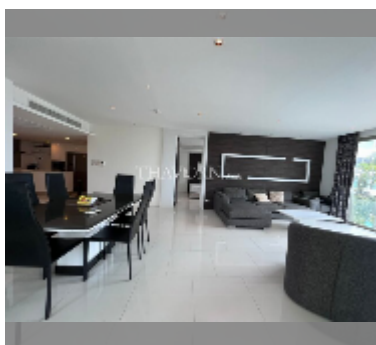

Condo for rent 3 bedroom 152 m² in The Sanctuary, Pattaya

฿ 65,000

UNIT PARAMETERS:

UID	FR-242653
type	3 bedroom
size	152m ²
floor	3
view	sea view
year contract	65,000 THB / month
security deposit	2 months
quality	good
equipment: furniture, household appliances, kitchen appliances, air conditioner, television, washing-machine, refrigerator	

PROJECT PARAMETERS:

district	Wongamat
buildings	5
floors	8
built in	2009
maintenance	฿ 63,840/year

FACILITIES:

General information: boutique, underground parking.
 Swimming pool: swimming pool.
 Chill zone: chill zone, garden.
 Health zone: gym, sauna.
 Other: lobby, kids playgarden, CCTV, security, minimart.