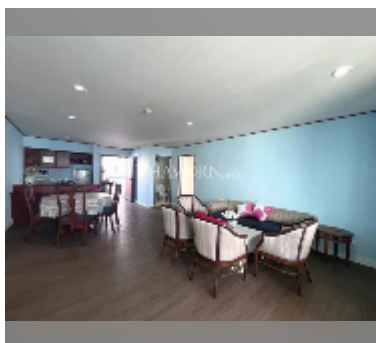

Condo for rent 2 bedroom 126 m² in Jomtien Plaza Condotel, Pattaya

฿ 30,000

UNIT PARAMETERS:

UID	FR-242628
type	2 bedroom
size	126m ²
floor	10
view	sea view
per month	37,000 THB
year contract	30,000 THB / month
security deposit	no have
quality	good
equipment: furniture, household appliances, air conditioner, television, refrigerator	

Swimming pool: swimming pool, kids pool, sunbathing area.

Chill zone: chill zone, garden, barbeque areas.

Health zone: gym, sauna.

Other: reception, security, laundry.

details