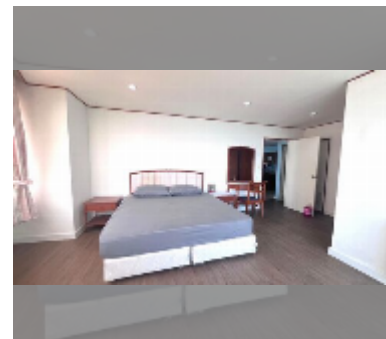

Condo for rent 2 bedroom 126 m² in Jomtien Plaza Condotel, Pattaya

฿ 30,000

UNIT PARAMETERS:

UID	FR-242628
type	2 bedroom
size	126m²
floor	10
view	sea view
per month	37,000 THB
year contract	30,000 THB / month
security deposit	no have
quality	good
equipment: furniture, household appliances, air conditioner, television, refrigerator	

PROJECT PARAMETERS:

district	Jomtien
buildings	2
floors	30
built in	1990
maintenance	฿ 52,920/year

FACILITIES:

General information: highrise, meters to beach: 20, minutes to beach: 5, underground parking.

Swimming pool: swimming pool, kids pool, sunbathing area.

Chill zone: chill zone, garden, barbeque areas.

Health zone: gym, sauna.

Other: reception, security, laundry.