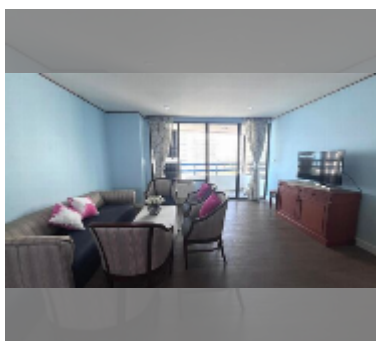

Condo for rent 2 bedroom 126 m² in Jomtien Plaza Condotel, Pattaya

฿ 30,000

UNIT PARAMETERS:

UID	FR-242628
type	2 bedroom
size	126m²
floor	10
view	sea view
per month	37,000 THB
year contract	30,000 THB / month
security deposit	no have
quality	good
equipment: furniture, household appliances, air conditioner, television, refrigerator	

PROJECT PARAMETERS:

district	Jomtien
buildings	2
floors	30
built in	1990
maintenance	฿ 52,920/year

FACILITIES:

General information: highrise, meters to beach: 20, minutes to beach: 5, underground parking.

Swimming pool: swimming pool, kids pool, sunbathing area.

Chill zone: chill zone, garden, barbeque areas.

Health zone: gym, sauna.

Other: reception, security, laundry.