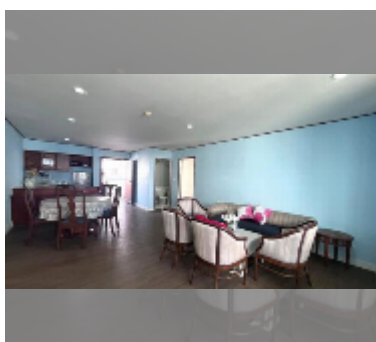

Condo for rent 2 bedroom 126 m² in Jomtien Plaza Condotel, Pattaya

฿ 30,000

UNIT PARAMETERS:

UID	FR-242628
type	2 bedroom
size	126m²
floor	10
view	sea view
per month	37,000 THB
year contract	30,000 THB / month
security deposit	no have
quality	good
equipment: furniture, household appliances, air conditioner, television, refrigerator	

PROJECT PARAMETERS:

district	Jomtien
buildings	2
floors	30
built in	1990
maintenance	฿ 52,920/year

FACILITIES:

General information: highrise, meters to beach: 20, minutes to beach: 5, underground parking.

Swimming pool: swimming pool, kids pool, sunbathing area.

Chill zone: chill zone, garden, barbeque areas.

Health zone: gym, sauna.

Other: reception, security, laundry.