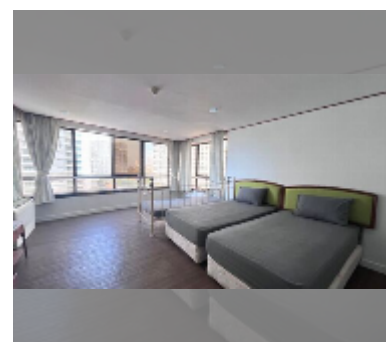

Condo for rent 2 bedroom 126 m² in Jomtien Plaza Condotel, Pattaya

฿ 30,000

UNIT PARAMETERS:

UID	FR-242628
type	2 bedroom
size	126m²
floor	10
view	sea view
per month	37,000 THB
year contract	30,000 THB / month
security deposit	no have
quality	good
equipment: furniture, household appliances, air conditioner, television, refrigerator	

PROJECT PARAMETERS:

district	Jomtien
buildings	2
floors	30
built in	1990
maintenance	฿ 52,920/year

FACILITIES:

General information: highrise, meters to beach: 20, minutes to beach: 5, underground parking.

Swimming pool: swimming pool, kids pool, sunbathing area.

Chill zone: chill zone, garden, barbeque areas.

Health zone: gym, sauna.

Other: reception, security, laundry.