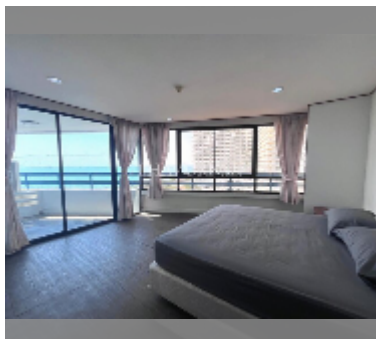

Condo for rent 2 bedroom 126 m² in Jomtien Plaza Condotel, Pattaya

฿ 30,000

UNIT PARAMETERS:

UID	FR-242628
type	2 bedroom
size	126m²
floor	10
view	sea view
per month	37,000 THB
year contract	30,000 THB / month
security deposit	no have
quality	good
equipment: furniture, household appliances, air conditioner, television, refrigerator	

PROJECT PARAMETERS:

district	Jomtien
buildings	2
floors	30
built in	1990
maintenance	฿ 52,920/year

FACILITIES:

General information: highrise, meters to beach: 20, minutes to beach: 5, underground parking.

Swimming pool: swimming pool, kids pool, sunbathing area.

Chill zone: chill zone, garden, barbeque areas.

Health zone: gym, sauna.

Other: reception, security, laundry.