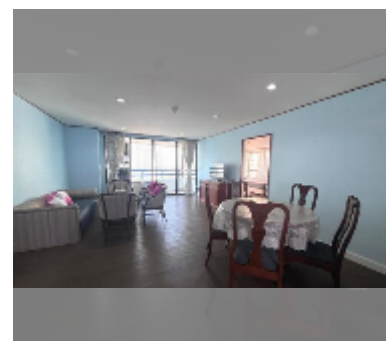

Condo for rent 2 bedroom 126 m² in Jomtien Plaza Condotel, Pattaya

฿ 30,000

UNIT PARAMETERS:

UID	FR-242628
type	2 bedroom
size	126m²
floor	10
view	sea view
per month	37,000 THB
year contract	30,000 THB / month
security deposit	no have
quality	good
equipment: furniture, household appliances, air conditioner, television, refrigerator	

PROJECT PARAMETERS:

district	Jomtien
buildings	2
floors	30
built in	1990
maintenance	฿ 52,920/year

FACILITIES:

General information: highrise, meters to beach: 20, minutes to beach: 5, underground parking.

Swimming pool: swimming pool, kids pool, sunbathing area.

Chill zone: chill zone, garden, barbeque areas.

Health zone: gym, sauna.

Other: reception, security, laundry.