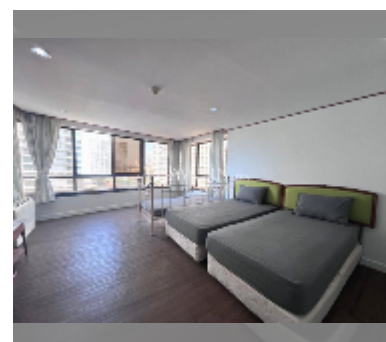

Condo for rent 2 bedroom 126 m² in Jomtien Plaza Condotel, Pattaya

฿ 30,000

UNIT PARAMETERS:

UID	FR-242628
type	2 bedroom
size	126m²
floor	10
view	sea view
per month	37,000 THB
year contract	30,000 THB / month
security deposit	no have
quality	good
equipment: furniture, household appliances, air conditioner, television, refrigerator	

PROJECT PARAMETERS:

district	Jomtien
buildings	2
floors	30
built in	1990
maintenance	฿ 52,920/year

FACILITIES:

General information: highrise, meters to beach: 20, minutes to beach: 5, underground parking.

Swimming pool: swimming pool, kids pool, sunbathing area.

Chill zone: chill zone, garden, barbeque areas.

Health zone: gym, sauna.

Other: reception, security, laundry.