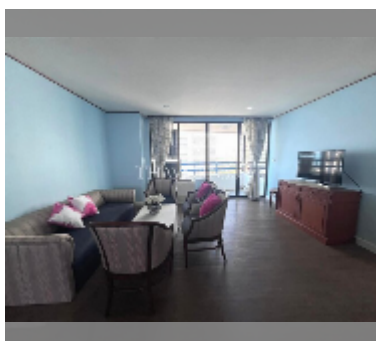

Condo for rent 2 bedroom 126 m² in Jomtien Plaza Condotel, Pattaya

฿ 30,000

UNIT PARAMETERS:

UID	FR-242628
type	2 bedroom
size	126m²
floor	10
view	sea view
per month	37,000 THB
year contract	30,000 THB / month
security deposit	no have
quality	good
equipment: furniture, household appliances, air conditioner, television, refrigerator	

PROJECT PARAMETERS:

district	Jomtien
buildings	2
floors	30
built in	1990
maintenance	฿ 52,920/year

FACILITIES:

General information: highrise, meters to beach: 20, minutes to beach: 5, underground parking.

Swimming pool: swimming pool, kids pool, sunbathing area.

Chill zone: chill zone, garden, barbeque areas.

Health zone: gym, sauna.

Other: reception, security, laundry.