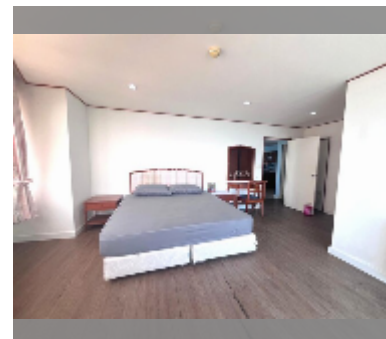

Condo for rent 2 bedroom 126 m² in Jomtien Plaza Condotel, Pattaya

฿ 30,000

UNIT PARAMETERS:

UID	FR-242628
type	2 bedroom
size	126m²
floor	10
view	sea view
per month	37,000 THB
year contract	30,000 THB / month
security deposit	no have
quality	good
equipment: furniture, household appliances, air conditioner, television, refrigerator	

PROJECT PARAMETERS:

district	Jomtien
buildings	2
floors	30
built in	1990
maintenance	฿ 52,920/year

FACILITIES:

General information: highrise, meters to beach: 20, minutes to beach: 5, underground parking.

Swimming pool: swimming pool, kids pool, sunbathing area.

Chill zone: chill zone, garden, barbeque areas.

Health zone: gym, sauna.

Other: reception, security, laundry.