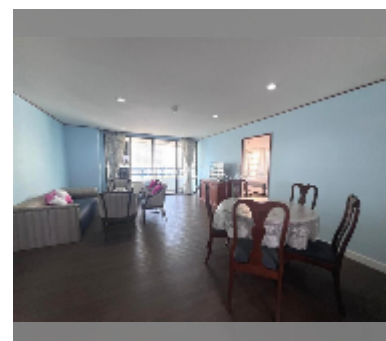

Condo for rent 2 bedroom 126 m² in Jomtien Plaza Condotel, Pattaya

฿ 30,000

UNIT PARAMETERS:

UID	FR-242628
type	2 bedroom
size	126m²
floor	10
view	sea view
per month	37,000 THB
year contract	30,000 THB / month
security deposit	no have
quality	good
equipment: furniture, household appliances, air conditioner, television, refrigerator	

PROJECT PARAMETERS:

district	Jomtien
buildings	2
floors	30
built in	1990
maintenance	฿ 52,920/year

FACILITIES:

General information: highrise, meters to beach: 20, minutes to beach: 5, underground parking.

Swimming pool: swimming pool, kids pool, sunbathing area.

Chill zone: chill zone, garden, barbeque areas.

Health zone: gym, sauna.

Other: reception, security, laundry.