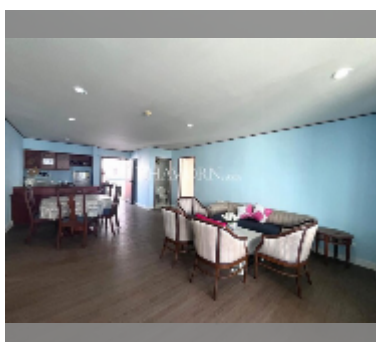

Condo for rent 2 bedroom 126 m² in Jomtien Plaza Condotel, Pattaya

฿ 30,000

UNIT PARAMETERS:

UID	FR-242628
type	2 bedroom
size	126m²
floor	10
view	sea view
per month	37,000 THB
year contract	30,000 THB / month
security deposit	no have
quality	good
equipment: furniture, household appliances, air conditioner, television, refrigerator	

PROJECT PARAMETERS:

district	Jomtien
buildings	2
floors	30
built in	1990
maintenance	฿ 52,920/year

FACILITIES:

General information: highrise, meters to beach: 20, minutes to beach: 5, underground parking.

Swimming pool: swimming pool, kids pool, sunbathing area.

Chill zone: chill zone, garden, barbeque areas.

Health zone: gym, sauna.

Other: reception, security, laundry.