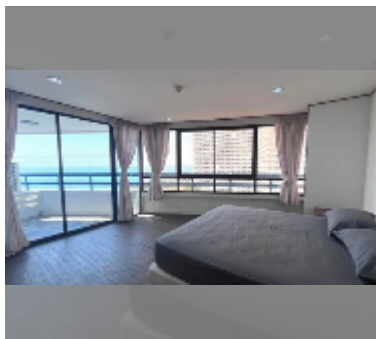

Condo for rent 2 bedroom 126 m² in Jomtien Plaza Condotel, Pattaya

฿ 30,000

UNIT PARAMETERS:

UID	FR-242628
type	2 bedroom
size	126m²
floor	10
view	sea view
per month	37,000 THB
year contract	30,000 THB / month
security deposit	no have
quality	good
equipment: furniture, household appliances, air conditioner, television, refrigerator	

PROJECT PARAMETERS:

district	Jomtien
buildings	2
floors	30
built in	1990
maintenance	฿ 52,920/year

FACILITIES:

General information: highrise, meters to beach: 20, minutes to beach: 5, underground parking.

Swimming pool: swimming pool, kids pool, sunbathing area.

Chill zone: chill zone, garden, barbeque areas.

Health zone: gym, sauna.

Other: reception, security, laundry.