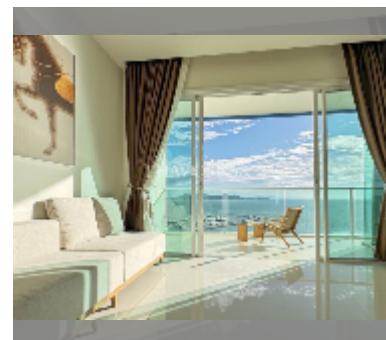

公寓 for rent 1间卧室 80 平方米 在 Movenpick White Sand Beach, Pattaya

฿ 55,000

UNIT PARAMETERS:

UID	FR-242621
类型	1间卧室
面积	80平方米
楼层	19
风景	海景
年合同	55,000 THB / month
security deposit	2 months
quality	excellent
equipment:	furniture, household appliances, kitchen appliances, air conditioner, internet, television, washing-machine, refrigerator

PROJECT PARAMETERS:

地区	Na Jomtien
楼房	1
楼层	37
交付年份	2014
服务	B 38,400/year

FACILITIES:

一般信息: 高楼, 米到海滩: 10, 海滨, 有盖停车场.

游泳池: 游泳池, 儿童游泳池, 按摩浴缸, 泳池酒吧.

寒冷地带: 寒冷地带, 花园, 烧烤区.

卫生区: 健身房, 桑拿, 网球场.

其他: 接待, 大堂, 俱乐部, 会议室, 游戏室, 孩子们玩花园, 中央电视台, 安全, 迷你超市, 洗衣店.