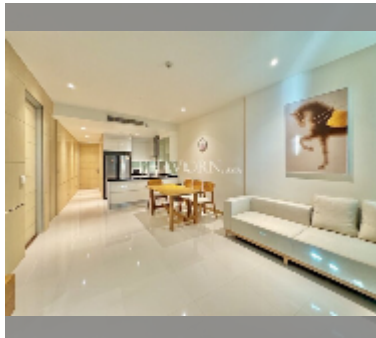

Condo for rent 1 bedroom 80 m² in Movenpick White Sand Beach, Pattaya

฿ 55,000

UNIT PARAMETERS:

UID	FR-242621
type	1 bedroom
size	80m²
floor	19
view	sea view
year contract	55,000 THB / month
security deposit	2 months
quality	excellent
equipment: furniture, household appliances, kitchen appliances, air conditioner, internet, television, washing-machine, refrigerator	

PROJECT PARAMETERS:

district	Na Jomtien
buildings	1
floors	37
built in	2014
maintenance	฿ 38,400/year

FACILITIES:

General information: highrise, meters to beach: 10, beach front, covered parking.

Swimming pool: swimming pool, kids pool, jacuzzi, pool bar .

Chill zone: chill zone, garden, barbeque areas.

Health zone: gym, sauna, tennis court.

Other: reception, lobby, clubhouse, meeting room, games room, kids playgarden, CCTV, security, minimart, laundry.