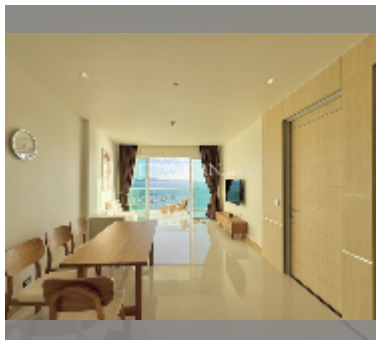

公寓 for rent 1间卧室 80 平方米 在 Movenpick White Sand Beach, Pattaya

฿ 55,000

UNIT PARAMETERS:

UID	FR-242621
类型	1间卧室
面积	80平方米
楼层	19
风景	海景
年合同	55,000 THB / month
security deposit	2 months
quality	excellent
equipment:	furniture, household appliances, kitchen appliances, air conditioner, internet, television, washing-machine, refrigerator

PROJECT PARAMETERS:

地区	Na Jomtien
楼房	1
楼层	37
交付年份	2014
服务	B 38,400/year

FACILITIES:

一般信息: 高楼, 米到海滩: 10, 海滨, 有盖停车场.

游泳池: 游泳池, 儿童游泳池, 按摩浴缸, 泳池酒吧.

寒冷地带: 寒冷地带, 花园, 烧烤区.

卫生区: 健身房, 桑拿, 网球场.

其他: 接待, 大堂, 俱乐部, 会议室, 游戏室, 孩子们玩花园, 中央电视台, 安全, 迷你超市, 洗衣店.