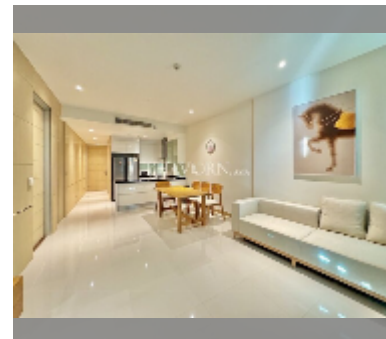

公寓 for rent 1间卧室 80 平方米 在 Movenpick White Sand Beach, Pattaya

฿ 55,000

UNIT PARAMETERS:

UID	FR-242621
类型	1间卧室
面积	80平方米
楼层	19
风景	海景
年合同	55,000 THB / month
security deposit	2 months
quality	excellent
equipment:	furniture, household appliances, kitchen appliances, air conditioner, internet, television, washing-machine, refrigerator

PROJECT PARAMETERS:

地区	Na Jomtien
楼房	1
楼层	37
交付年份	2014
服务	B 38,400/year

FACILITIES:

一般信息: 高楼, 米到海滩: 10, 海滨, 有盖停车场.

游泳池: 游泳池, 儿童游泳池, 按摩浴缸, 泳池酒吧.

寒冷地带: 寒冷地带, 花园, 烧烤区.

卫生区: 健身房, 桑拿, 网球场.

其他: 接待, 大堂, 俱乐部, 会议室, 游戏室, 孩子们玩花园, 中央电视台, 安全, 迷你超市, 洗衣店.