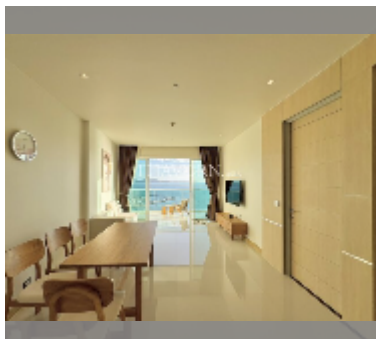

Condo for rent 1 bedroom 80 m² in Movenpick White Sand Beach, Pattaya

฿ 55,000

UNIT PARAMETERS:

UID	FR-242621
type	1 bedroom
size	80m²
floor	19
view	sea view
year contract	55,000 THB / month
security deposit	2 months
quality	excellent
equipment: furniture, household appliances, kitchen appliances, air conditioner, internet, television, washing-machine, refrigerator	

PROJECT PARAMETERS:

district	Na Jomtien
buildings	1
floors	37
built in	2014
maintenance	฿ 38,400/year

FACILITIES:

General information: highrise, meters to beach: 10, beach front, covered parking.

Swimming pool: swimming pool, kids pool, jacuzzi, pool bar .

Chill zone: chill zone, garden, barbeque areas.

Health zone: gym, sauna, tennis court.

Other: reception, lobby, clubhouse, meeting room, games room, kids playgarden, CCTV, security, minimart, laundry.