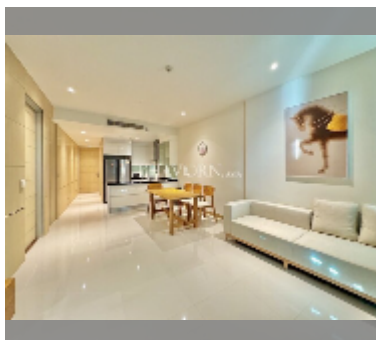

公寓 for rent 1间卧室 80 平方米 在 Movenpick White Sand Beach, Pattaya

฿ 55,000

UNIT PARAMETERS:

UID	FR-242621
类型	1间卧室
面积	80平方米
楼层	19
风景	海景
年合同	55,000 THB / month
security deposit	2 months
quality	excellent
equipment:	furniture, household appliances, kitchen appliances, air conditioner, internet, television, washing-machine, refrigerator

PROJECT PARAMETERS:

地区	Na Jomtien
楼房	1
楼层	37
交付年份	2014
服务	B 38,400/year

FACILITIES:

一般信息: 高楼, 米到海滩: 10, 海滨, 有盖停车场.

游泳池: 游泳池, 儿童游泳池, 按摩浴缸, 泳池酒吧.

寒冷地带: 寒冷地带, 花园, 烧烤区.

卫生区: 健身房, 桑拿, 网球场.

其他: 接待, 大堂, 俱乐部, 会议室, 游戏室, 孩子们玩花园, 中央电视台, 安全, 迷你超市, 洗衣店.