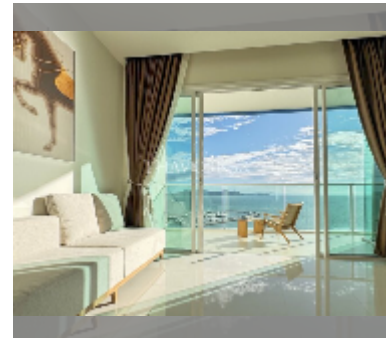

Condo for rent 1 bedroom 80 m² in Movenpick White Sand Beach, Pattaya

฿ 55,000

UNIT PARAMETERS:

UID	FR-242621
type	1 bedroom
size	80m²
floor	19
view	sea view
year contract	55,000 THB / month
security deposit	2 months
quality	excellent
equipment: furniture, household appliances, kitchen appliances, air conditioner, internet, television, washing-machine, refrigerator	

PROJECT PARAMETERS:

district	Na Jomtien
buildings	1
floors	37
built in	2014
maintenance	฿ 38,400/year

FACILITIES:

General information: highrise, meters to beach: 10, beach front, covered parking.

Swimming pool: swimming pool, kids pool, jacuzzi, pool bar .

Chill zone: chill zone, garden, barbeque areas.

Health zone: gym, sauna, tennis court.

Other: reception, lobby, clubhouse, meeting room, games room, kids playgarden, CCTV, security, minimart, laundry.