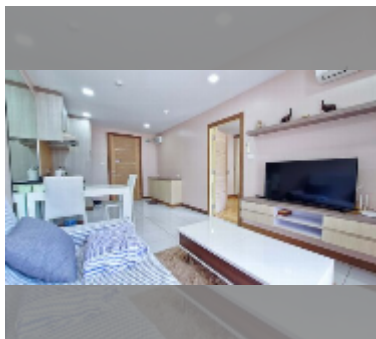

Condo for rent 1 bedroom 45 m² in Whale Marina Condo, Pattaya

฿ 23,000

UNIT PARAMETERS:

UID	FR-242602
type	1 bedroom
size	45m ²
floor	2
view	garden view
per month	23,000 THB
security deposit	2 months
quality	good
equipment: furniture, household appliances, kitchen appliances, air conditioner, internet, television, refrigerator	

PROJECT PARAMETERS:

district	Na Jomtien
buildings	3
floors	8
built in	2019
maintenance	฿ 24,300/year

FACILITIES:

General information: lowrise, meters to beach: 500, open parking, covered parking.
Swimming pool: swimming pool.
Chill zone: garden, barbeque areas.
Health zone: gym, sauna.
Other: CCTV, security.