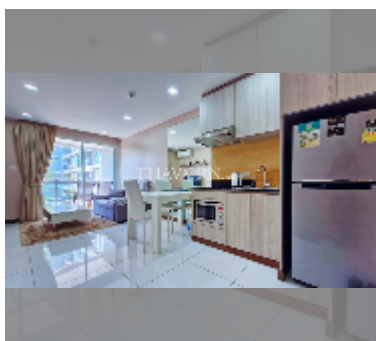

Condo for rent 1 bedroom 45 m² in Whale Marina Condo, Pattaya

฿ 22,000

UNIT PARAMETERS:

UID	FR-242602
type	1 bedroom
size	45m²
floor	2
view	garden view
per month	25,000 THB
year contract	22,000 THB / month
security deposit	2 months
quality	good
equipment: furniture, household appliances, kitchen appliances, air conditioner, internet, television, refrigerator	

PROJECT PARAMETERS:

district	Na Jomtien
buildings	3
floors	8
built in	2019
maintenance	฿ 24,300/year

FACILITIES:

General information: lowrise, meters to beach: 500, open parking, covered parking.

Swimming pool: swimming pool.

Chill zone: garden, barbeque areas.

Health zone: gym, sauna.

Other: CCTV, security.