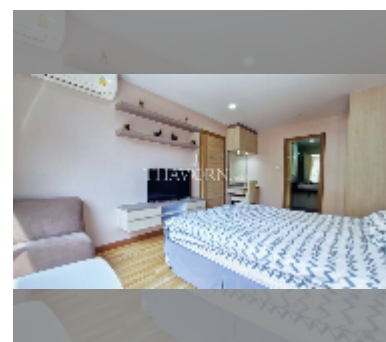

Condo for rent 1 bedroom 45 m² in Whale Marina Condo, Pattaya

฿ 22,000

UNIT PARAMETERS:

UID	FR-242602
type	1 bedroom
size	45m²
floor	2
view	garden view
per month	25,000 THB
year contract	22,000 THB / month
security deposit	2 months
quality	good
equipment: furniture, household appliances, kitchen appliances, air conditioner, internet, television, refrigerator	

PROJECT PARAMETERS:

district	Na Jomtien
buildings	3
floors	8
built in	2019
maintenance	฿ 24,300/year

FACILITIES:

General information: lowrise, meters to beach: 500, open parking, covered parking.

Swimming pool: swimming pool.

Chill zone: garden, barbeque areas.

Health zone: gym, sauna.

Other: CCTV, security.