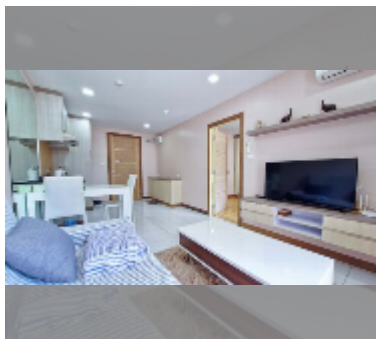

Condo for rent 1 bedroom 45 m² in Whale Marina Condo, Pattaya

฿ 23,000

UNIT PARAMETERS:

UID	FR-242602
type	1 bedroom
size	45m²
floor	2
view	garden view
per month	23,000 THB
security deposit	2 months
quality	good
equipment: furniture, household appliances, kitchen appliances, air conditioner, internet, television, refrigerator	

PROJECT PARAMETERS:

district	Na Jomtien
buildings	3
floors	8
built in	2019
maintenance	฿ 24,300/year

FACILITIES:

General information: lowrise, meters to beach: 500, open parking, covered parking.

Swimming pool: swimming pool.

Chill zone: garden, barbeque areas.

Health zone: gym, sauna.

Other: CCTV, security.