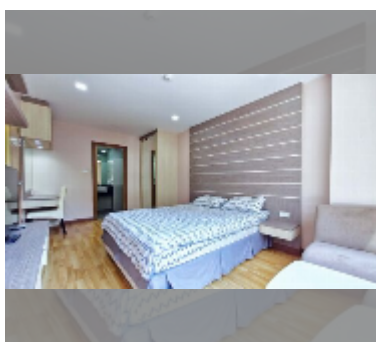

Condo for rent 1 bedroom 45 m² in Whale Marina Condo, Pattaya

฿ 23,000

UNIT PARAMETERS:

UID	FR-242602
type	1 bedroom
size	45m²
floor	2
view	garden view
per month	23,000 THB
security deposit	2 months
quality	good
equipment: furniture, household appliances, kitchen appliances, air conditioner, internet, television, refrigerator	

PROJECT PARAMETERS:

district	Na Jomtien
buildings	3
floors	8
built in	2019
maintenance	฿ 24,300/year

FACILITIES:

General information: lowrise, meters to beach: 500, open parking, covered parking.

Swimming pool: swimming pool.

Chill zone: garden, barbeque areas.

Health zone: gym, sauna.

Other: CCTV, security.