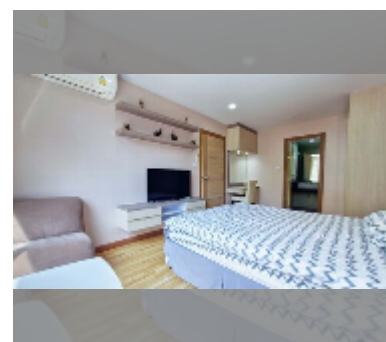

Condo for rent 1 bedroom 45 m² in Whale Marina Condo, Pattaya

฿ 23,000

UNIT PARAMETERS:

UID	FR-242602
type	1 bedroom
size	45m²
floor	2
view	garden view
per month	23,000 THB
security deposit	2 months
quality	good
equipment: furniture, household appliances, kitchen appliances, air conditioner, internet, television, refrigerator	

PROJECT PARAMETERS:

district	Na Jomtien
buildings	3
floors	8
built in	2019
maintenance	฿ 24,300/year

FACILITIES:

General information: lowrise, meters to beach: 500, open parking, covered parking.

Swimming pool: swimming pool.

Chill zone: garden, barbeque areas.

Health zone: gym, sauna.

Other: CCTV, security.