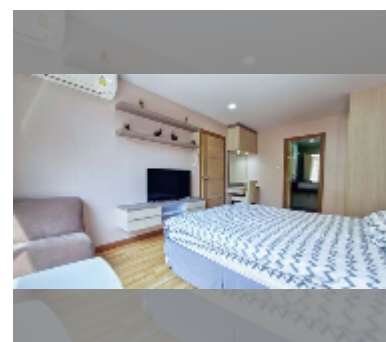

Condo for rent 1 bedroom 45 m² in Whale Marina Condo, Pattaya

฿ 23,000

UNIT PARAMETERS:

UID	FR-242602
type	1 bedroom
size	45m ²
floor	2
view	garden view
per month	23,000 THB
security deposit	2 months
quality	good
equipment: furniture, household appliances, kitchen appliances, air conditioner, internet, television, refrigerator	

PROJECT PARAMETERS:

district	Na Jomtien
buildings	3
floors	8
built in	2019
maintenance	฿ 24,300/year

FACILITIES:

General information: lowrise, meters to beach: 500, open parking, covered parking.
Swimming pool: swimming pool.
Chill zone: garden, barbeque areas.
Health zone: gym, sauna.
Other: CCTV, security.