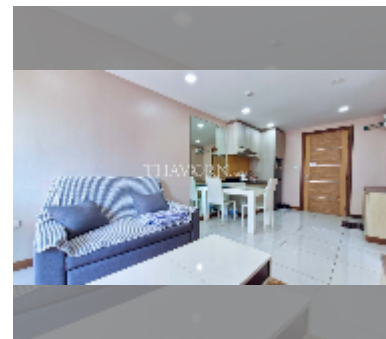

Condo for rent 1 bedroom 45 m² in Whale Marina Condo, Pattaya

฿ 22,000

UNIT PARAMETERS:

UID	FR-242602
type	1 bedroom
size	45m²
floor	2
view	garden view
per month	25,000 THB
year contract	22,000 THB / month
security deposit	2 months
quality	good
equipment: furniture, household appliances, kitchen appliances, air conditioner, internet, television, refrigerator	

PROJECT PARAMETERS:

district	Na Jomtien
buildings	3
floors	8
built in	2019
maintenance	฿ 24,300/year

FACILITIES:

General information: lowrise, meters to beach: 500, open parking, covered parking.

Swimming pool: swimming pool.

Chill zone: garden, barbeque areas.

Health zone: gym, sauna.

Other: CCTV, security.