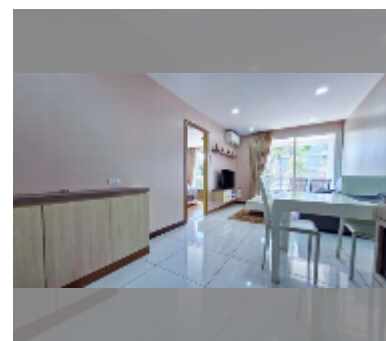

Condo for rent 1 bedroom 45 m² in Whale Marina Condo, Pattaya

฿ 23,000

UNIT PARAMETERS:

UID	FR-242602
type	1 bedroom
size	45m²
floor	2
view	garden view
per month	23,000 THB
security deposit	2 months
quality	good
equipment: furniture, household appliances, kitchen appliances, air conditioner, internet, television, refrigerator	

PROJECT PARAMETERS:

district	Na Jomtien
buildings	3
floors	8
built in	2019
maintenance	฿ 24,300/year

FACILITIES:

General information: lowrise, meters to beach: 500, open parking, covered parking.

Swimming pool: swimming pool.

Chill zone: garden, barbeque areas.

Health zone: gym, sauna.

Other: CCTV, security.