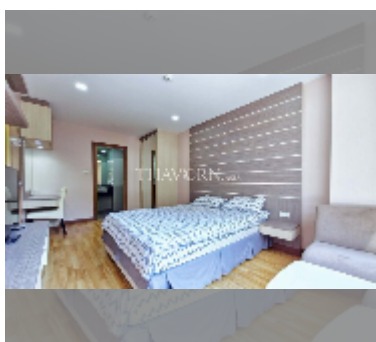

Condo for rent 1 bedroom 45 m² in Whale Marina Condo, Pattaya

฿ 22,000

UNIT PARAMETERS:

UID	FR-242602
type	1 bedroom
size	45m²
floor	2
view	garden view
per month	25,000 THB
year contract	22,000 THB / month
security deposit	2 months
quality	good
equipment: furniture, household appliances, kitchen appliances, air conditioner, internet, television, refrigerator	

PROJECT PARAMETERS:

district	Na Jomtien
buildings	3
floors	8
built in	2019
maintenance	฿ 24,300/year

FACILITIES:

General information: lowrise, meters to beach: 500, open parking, covered parking.

Swimming pool: swimming pool.

Chill zone: garden, barbeque areas.

Health zone: gym, sauna.

Other: CCTV, security.