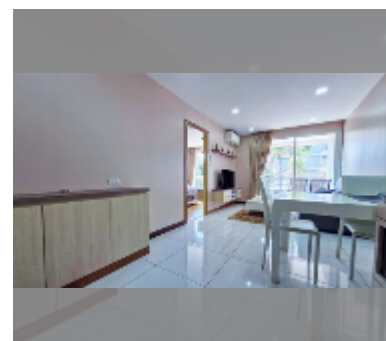

Condo for rent 1 bedroom 45 m² in Whale Marina Condo, Pattaya

฿ 23,000

UNIT PARAMETERS:

UID	FR-242602
type	1 bedroom
size	45m ²
floor	2
view	garden view
per month	23,000 THB
security deposit	2 months
quality	good
equipment: furniture, household appliances, kitchen appliances, air conditioner, internet, television, refrigerator	

PROJECT PARAMETERS:

district	Na Jomtien
buildings	3
floors	8
built in	2019
maintenance	฿ 24,300/year

FACILITIES:

General information: lowrise, meters to beach: 500, open parking, covered parking.
Swimming pool: swimming pool.
Chill zone: garden, barbeque areas.
Health zone: gym, sauna.
Other: CCTV, security.