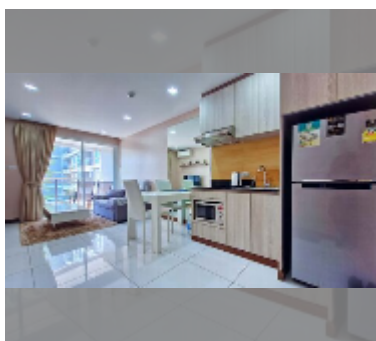

Condo for rent 1 bedroom 45 m² in Whale Marina Condo, Pattaya

฿ 23,000

UNIT PARAMETERS:

UID	FR-242602
type	1 bedroom
size	45m²
floor	2
view	garden view
per month	23,000 THB
security deposit	2 months
quality	good
equipment: furniture, household appliances, kitchen appliances, air conditioner, internet, television, refrigerator	

PROJECT PARAMETERS:

district	Na Jomtien
buildings	3
floors	8
built in	2019
maintenance	฿ 24,300/year

FACILITIES:

General information: lowrise, meters to beach: 500, open parking, covered parking.

Swimming pool: swimming pool.

Chill zone: garden, barbeque areas.

Health zone: gym, sauna.

Other: CCTV, security.