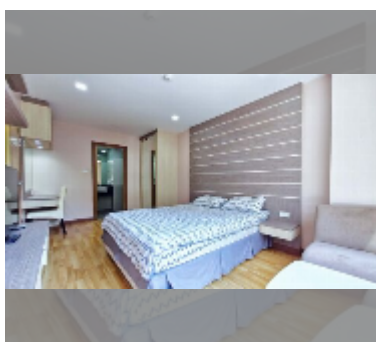

Condo for rent 1 bedroom 45 m² in Whale Marina Condo, Pattaya

฿ 23,000

UNIT PARAMETERS:

UID	FR-242602
type	1 bedroom
size	45m ²
floor	2
view	garden view
per month	23,000 THB
security deposit	2 months
quality	good
equipment: furniture, household appliances, kitchen appliances, air conditioner, internet, television, refrigerator	

PROJECT PARAMETERS:

district	Na Jomtien
buildings	3
floors	8
built in	2019
maintenance	฿ 24,300/year

FACILITIES:

General information: lowrise, meters to beach: 500, open parking, covered parking.
Swimming pool: swimming pool.
Chill zone: garden, barbeque areas.
Health zone: gym, sauna.
Other: CCTV, security.