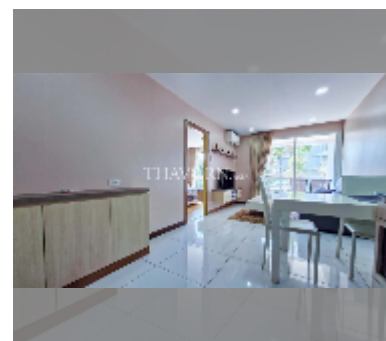

Condo for rent 1 bedroom 45 m² in Whale Marina Condo, Pattaya

฿ 22,000

UNIT PARAMETERS:

UID	FR-242602
type	1 bedroom
size	45m²
floor	2
view	garden view
per month	25,000 THB
year contract	22,000 THB / month
security deposit	2 months
quality	good
equipment: furniture, household appliances, kitchen appliances, air conditioner, internet, television, refrigerator	

PROJECT PARAMETERS:

district	Na Jomtien
buildings	3
floors	8
built in	2019
maintenance	฿ 24,300/year

FACILITIES:

General information: lowrise, meters to beach: 500, open parking, covered parking.

Swimming pool: swimming pool.

Chill zone: garden, barbeque areas.

Health zone: gym, sauna.

Other: CCTV, security.