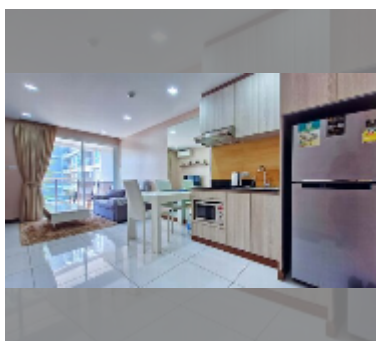

Condo for rent 1 bedroom 45 m² in Whale Marina Condo, Pattaya

฿ 23,000

UNIT PARAMETERS:

UID	FR-242602
type	1 bedroom
size	45m ²
floor	2
view	garden view
per month	23,000 THB
security deposit	2 months
quality	good
equipment: furniture, household appliances, kitchen appliances, air conditioner, internet, television, refrigerator	

PROJECT PARAMETERS:

district	Na Jomtien
buildings	3
floors	8
built in	2019
maintenance	฿ 24,300/year

FACILITIES:

General information: lowrise, meters to beach: 500, open parking, covered parking.
Swimming pool: swimming pool.
Chill zone: garden, barbeque areas.
Health zone: gym, sauna.
Other: CCTV, security.