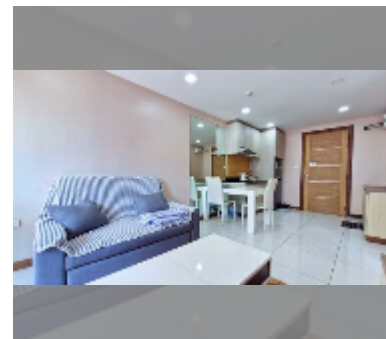

Condo for rent 1 bedroom 45 m² in Whale Marina Condo, Pattaya

฿ 23,000

UNIT PARAMETERS:

UID	FR-242602
type	1 bedroom
size	45m²
floor	2
view	garden view
per month	23,000 THB
security deposit	2 months
quality	good
equipment: furniture, household appliances, kitchen appliances, air conditioner, internet, television, refrigerator	

PROJECT PARAMETERS:

district	Na Jomtien
buildings	3
floors	8
built in	2019
maintenance	฿ 24,300/year

FACILITIES:

General information: lowrise, meters to beach: 500, open parking, covered parking.

Swimming pool: swimming pool.

Chill zone: garden, barbeque areas.

Health zone: gym, sauna.

Other: CCTV, security.