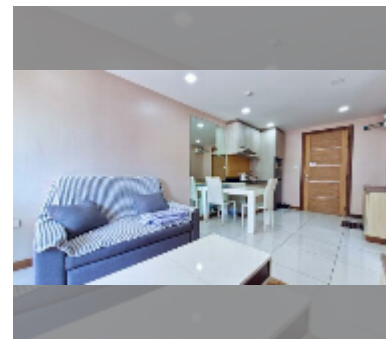

Condo for rent 1 bedroom 45 m² in Whale Marina Condo, Pattaya

฿ 23,000

UNIT PARAMETERS:

UID	FR-242602
type	1 bedroom
size	45m ²
floor	2
view	garden view
per month	23,000 THB
security deposit	2 months
quality	good
equipment: furniture, household appliances, kitchen appliances, air conditioner, internet, television, refrigerator	

PROJECT PARAMETERS:

district	Na Jomtien
buildings	3
floors	8
built in	2019
maintenance	฿ 24,300/year

FACILITIES:

General information: lowrise, meters to beach: 500, open parking, covered parking.
Swimming pool: swimming pool.
Chill zone: garden, barbeque areas.
Health zone: gym, sauna.
Other: CCTV, security.