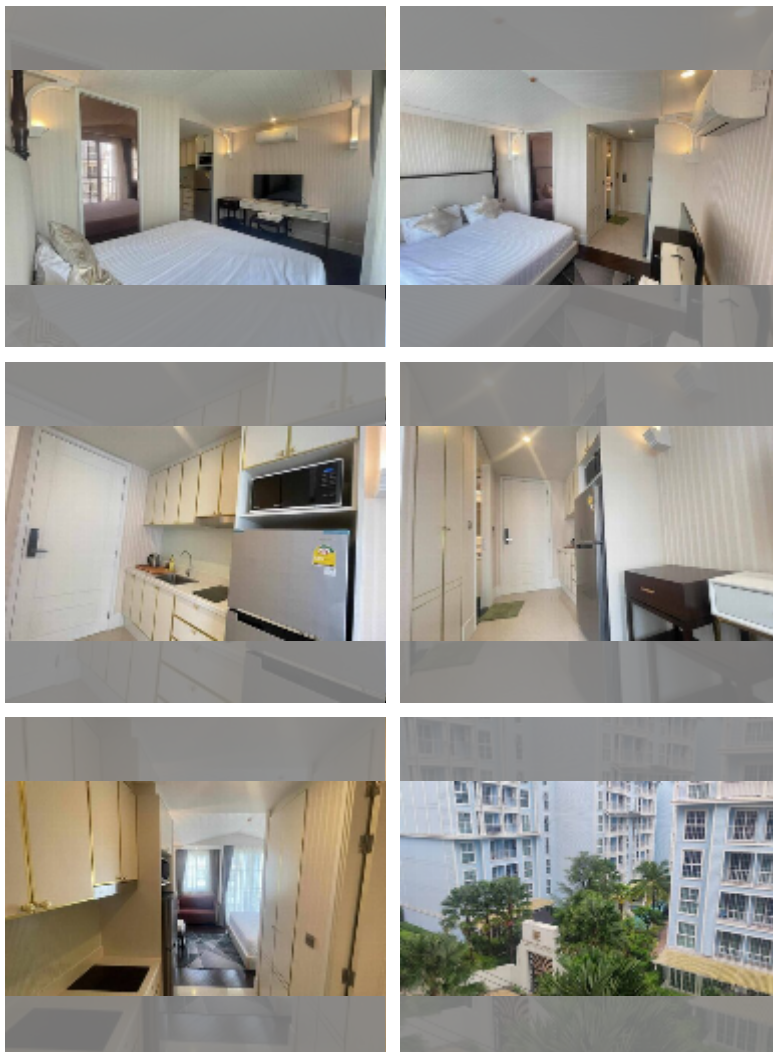

Condo for rent studio 24 m² in Grand Florida Beachfront Condo Resort Pattaya, Pattaya

฿ 12,000

UNIT PARAMETERS:

UID	FR-242581
type	studio
size	24m²
floor	5
view	city view
year contract	12,000 THB / month
security deposit	no have
online viewing	yes

PROJECT PARAMETERS:

district	Na Jomtien
buildings	8
floors	7
built in	2020
maintenance	B 17,280/year

FACILITIES:

General information: resort, beach front, underground parking, open parking.

Swimming pool: swimming pool, kids pool, water slides, waterfall, jacuzzi, sunbathing area.

Chill zone: chill zone, garden, barbeque areas.

Health zone: gym, sauna, steam.

Other: reception, lobby, clubhouse, games room, kids playgarden, CCTV, security, minimart.