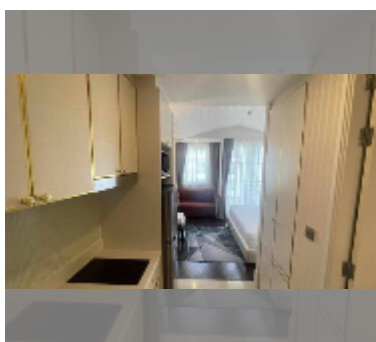

Condo for rent studio 24 m² in Grand Florida Beachfront Condo Resort Pattaya, Pattaya

฿ 12,000

UNIT PARAMETERS:

UID	FR-242581
type	studio
size	24m²
floor	5
view	city view
year contract	12,000 THB / month
security deposit	no have
online viewing	yes

PROJECT PARAMETERS:

district	Na Jomtien
buildings	8
floors	7
built in	2020
maintenance	B 17,280/year

FACILITIES:

General information: resort, beach front, underground parking, open parking.

Swimming pool: swimming pool, kids pool, water slides, waterfall, jacuzzi, sunbathing area.

Chill zone: chill zone, garden, barbeque areas.

Health zone: gym, sauna, steam.

Other: reception, lobby, clubhouse, games room, kids playgarden, CCTV, security, minimart.