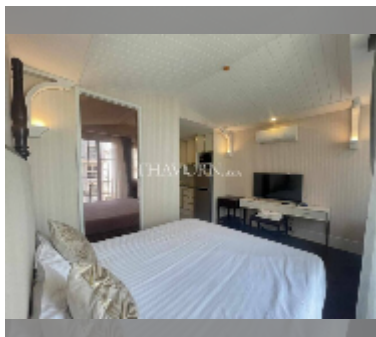

Condo for rent studio 24 m² in Grand Florida Beachfront Condo Resort Pattaya, Pattaya

฿ 12,000

UNIT PARAMETERS:

UID	FR-242581
type	studio
size	24m²
floor	5
view	city view
year contract	12,000 THB / month
security deposit	no have
online viewing	yes

PROJECT PARAMETERS:

district	Na Jomtien
buildings	8
floors	7
built in	2020
maintenance	B 17,280/year

FACILITIES:

General information: resort, beach front, underground parking, open parking.

Swimming pool: swimming pool, kids pool, water slides, waterfall, jacuzzi, sunbathing area.

Chill zone: chill zone, garden, barbeque areas.

Health zone: gym, sauna, steam.

Other: reception, lobby, clubhouse, games room, kids playgarden, CCTV, security, minimart.