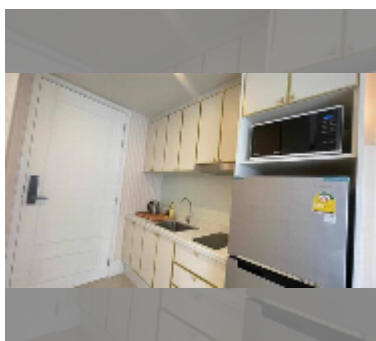

Condo for rent studio 24 m² in Grand Florida Beachfront Condo Resort Pattaya, Pattaya

฿ 12,000

UNIT PARAMETERS:

UID	FR-242581
type	studio
size	24m²
floor	5
view	city view
year contract	12,000 THB / month
security deposit	no have
online viewing	yes

PROJECT PARAMETERS:

district	Na Jomtien
buildings	8
floors	7
built in	2020
maintenance	B 17,280/year

FACILITIES:

General information: resort, beach front, underground parking, open parking.

Swimming pool: swimming pool, kids pool, water slides, waterfall, jacuzzi, sunbathing area.

Chill zone: chill zone, garden, barbeque areas.

Health zone: gym, sauna, steam.

Other: reception, lobby, clubhouse, games room, kids playgarden, CCTV, security, minimart.