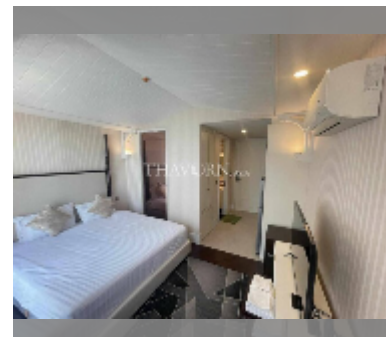

Condo for rent studio 24 m² in Grand Florida Beachfront Condo Resort Pattaya, Pattaya

฿ 12,000

UNIT PARAMETERS:

UID	FR-242581
type	studio
size	24m²
floor	5
view	city view
year contract	12,000 THB / month
security deposit	no have
online viewing	yes

PROJECT PARAMETERS:

district	Na Jomtien
buildings	8
floors	7
built in	2020
maintenance	B 17,280/year

FACILITIES:

General information: resort, beach front, underground parking, open parking.

Swimming pool: swimming pool, kids pool, water slides, waterfall, jacuzzi, sunbathing area.

Chill zone: chill zone, garden, barbeque areas.

Health zone: gym, sauna, steam.

Other: reception, lobby, clubhouse, games room, kids playgarden, CCTV, security, minimart.