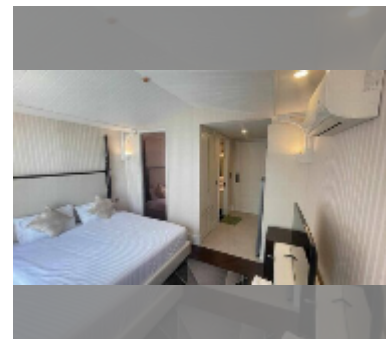

Condo for rent studio 24 m² in Grand Florida Beachfront Condo Resort Pattaya, Pattaya

฿ 12,000

UNIT PARAMETERS:

UID	FR-242581
type	studio
size	24m²
floor	5
view	city view
year contract	12,000 THB / month
security deposit	no have
online viewing	yes

PROJECT PARAMETERS:

district	Na Jomtien
buildings	8
floors	7
built in	2020
maintenance	B 17,280/year

FACILITIES:

General information: resort, beach front, underground parking, open parking.

Swimming pool: swimming pool, kids pool, water slides, waterfall, jacuzzi, sunbathing area.

Chill zone: chill zone, garden, barbeque areas.

Health zone: gym, sauna, steam.

Other: reception, lobby, clubhouse, games room, kids playgarden, CCTV, security, minimart.