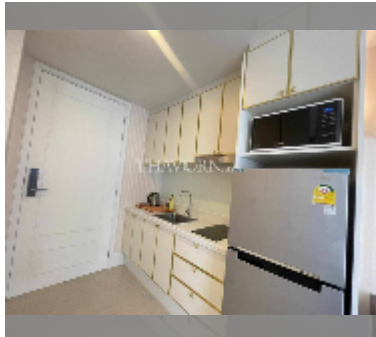

Condo for rent studio 24 m² in Grand Florida Beachfront Condo Resort Pattaya, Pattaya

฿ 12,000

UNIT PARAMETERS:

UID	FR-242581
type	studio
size	24m²
floor	5
view	city view
year contract	12,000 THB / month
security deposit	no have
online viewing	yes

PROJECT PARAMETERS:

district	Na Jomtien
buildings	8
floors	7
built in	2020
maintenance	B 17,280/year

FACILITIES:

General information: resort, beach front, underground parking, open parking.

Swimming pool: swimming pool, kids pool, water slides, waterfall, jacuzzi, sunbathing area.

Chill zone: chill zone, garden, barbeque areas.

Health zone: gym, sauna, steam.

Other: reception, lobby, clubhouse, games room, kids playgarden, CCTV, security, minimart.