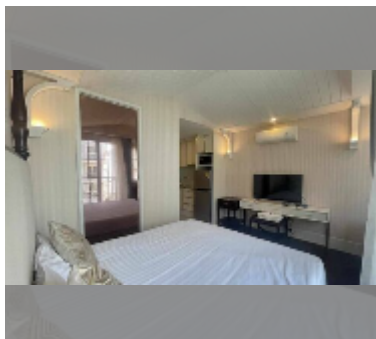

Condo for rent studio 24 m² in Grand Florida Beachfront Condo Resort Pattaya, Pattaya

฿ 12,000

UNIT PARAMETERS:

UID	FR-242581
type	studio
size	24m²
floor	5
view	city view
year contract	12,000 THB / month
security deposit	no have
online viewing	yes

PROJECT PARAMETERS:

district	Na Jomtien
buildings	8
floors	7
built in	2020
maintenance	B 17,280/year

FACILITIES:

General information: resort, beach front, underground parking, open parking.

Swimming pool: swimming pool, kids pool, water slides, waterfall, jacuzzi, sunbathing area.

Chill zone: chill zone, garden, barbeque areas.

Health zone: gym, sauna, steam.

Other: reception, lobby, clubhouse, games room, kids playgarden, CCTV, security, minimart.