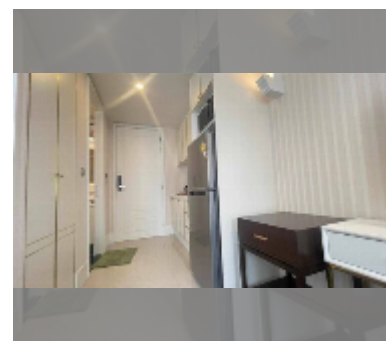

Condo for rent studio 24 m² in Grand Florida Beachfront Condo Resort Pattaya, Pattaya

฿ 12,000

UNIT PARAMETERS:

UID	FR-242581
type	studio
size	24m²
floor	5
view	city view
year contract	12,000 THB / month
security deposit	no have
online viewing	yes

PROJECT PARAMETERS:

district	Na Jomtien
buildings	8
floors	7
built in	2020
maintenance	B 17,280/year

FACILITIES:

General information: resort, beach front, underground parking, open parking.

Swimming pool: swimming pool, kids pool, water slides, waterfall, jacuzzi, sunbathing area.

Chill zone: chill zone, garden, barbeque areas.

Health zone: gym, sauna, steam.

Other: reception, lobby, clubhouse, games room, kids playgarden, CCTV, security, minimart.