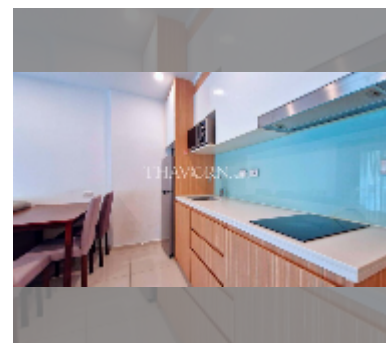

Condo for rent 1 bedroom 33 m² in City Garden Tropicana, Pattaya

฿ 12,000

UNIT PARAMETERS:

UID	FR-242573
type	1 bedroom
size	33m²
floor	3
view	garden view
per month	15,000 THB
year contract	12,000 THB / month
security deposit	2 months
quality	fair

equipment: furniture, household appliances, kitchen appliances, air conditioner, internet, television, washing-machine, refrigerator

PROJECT PARAMETERS:

district	Wongamat
buildings	1
floors	8
built in	2016
maintenance	฿ 15,840/year

FACILITIES:

General information: boutique, meters to beach: 300, minutes to beach: 10, open parking.

Swimming pool: swimming pool, jacuzzi.

Chill zone: garden, rooftop chillout.

Health zone: gym, sauna.

Other: reception, lobby, CCTV, security, room service.