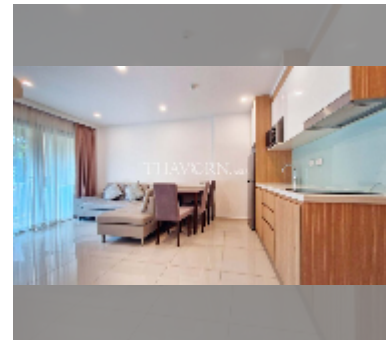

Condo for rent 1 bedroom 33 m² in City Garden Tropicana, Pattaya

฿ 12,000

UNIT PARAMETERS:

UID	FR-242573
type	1 bedroom
size	33m²
floor	3
view	garden view
per month	15,000 THB
year contract	12,000 THB / month
security deposit	2 months
quality	fair

equipment: furniture, household appliances, kitchen appliances, air conditioner, internet, television, washing-machine, refrigerator

PROJECT PARAMETERS:

district	Wongamat
buildings	1
floors	8
built in	2016
maintenance	฿ 15,840/year

FACILITIES:

General information: boutique, meters to beach: 300, minutes to beach: 10, open parking.

Swimming pool: swimming pool, jacuzzi.

Chill zone: garden, rooftop chillout.

Health zone: gym, sauna.

Other: reception, lobby, CCTV, security, room service.