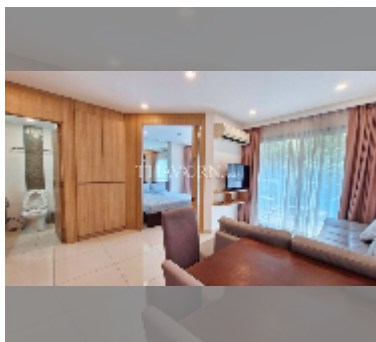

Condo for rent 1 bedroom 33 m² in City Garden Tropicana, Pattaya

฿ 12,000

UNIT PARAMETERS:

UID	FR-242573
type	1 bedroom
size	33m²
floor	3
view	garden view
per month	15,000 THB
year contract	12,000 THB / month
security deposit	2 months
quality	fair

equipment: furniture, household appliances, kitchen appliances, air conditioner, internet, television, washing-machine, refrigerator

PROJECT PARAMETERS:

district	Wongamat
buildings	1
floors	8
built in	2016
maintenance	฿ 15,840/year

FACILITIES:

General information: boutique, meters to beach: 300, minutes to beach: 10, open parking.

Swimming pool: swimming pool, jacuzzi.

Chill zone: garden, rooftop chillout.

Health zone: gym, sauna.

Other: reception, lobby, CCTV, security, room service.