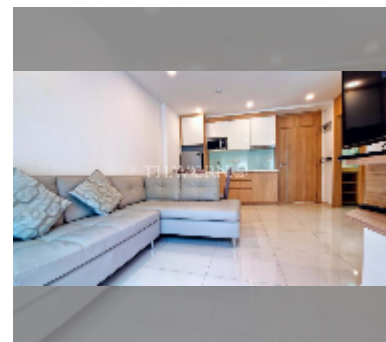

Condo for rent 1 bedroom 33 m² in City Garden Tropicana, Pattaya

฿ 12,000

UNIT PARAMETERS:

UID	FR-242573
type	1 bedroom
size	33m²
floor	3
view	garden view
per month	15,000 THB
year contract	12,000 THB / month
security deposit	2 months
quality	fair

equipment: furniture, household appliances, kitchen appliances, air conditioner, internet, television, washing-machine, refrigerator

PROJECT PARAMETERS:

district	Wongamat
buildings	1
floors	8
built in	2016
maintenance	฿ 15,840/year

FACILITIES:

General information: boutique, meters to beach: 300, minutes to beach: 10, open parking.

Swimming pool: swimming pool, jacuzzi.

Chill zone: garden, rooftop chillout.

Health zone: gym, sauna.

Other: reception, lobby, CCTV, security, room service.