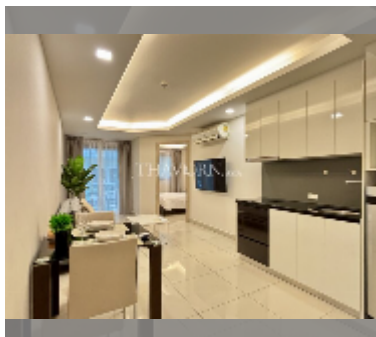

Condo for rent 1 bedroom 41 m² in Water Park Condominium, Pattaya

฿ 16,000

UNIT PARAMETERS:

UID	FR-242537
type	1 bedroom
size	41m²
floor	2
view	garden view
per month	25,000 THB
year contract	16,000 THB / month
security deposit	2 months
quality	excellent
equipment: furniture, kitchen appliances, air conditioner, television, refrigerator	
online viewing	yes

PROJECT PARAMETERS:

district	Pratumnak
buildings	1
floors	8
built in	2016
maintenance	฿ 19,680/year

FACILITIES:

General information: lowrise, meters to beach: 400, minutes to beach: 8, open parking, covered parking.

Swimming pool: swimming pool, kids pool, rooftop pool, jacuzzi.

Chill zone: chill zone, garden, rooftop chillout.

Health zone: gym, sauna.

Other: reception, kids playgarden, CCTV, security.