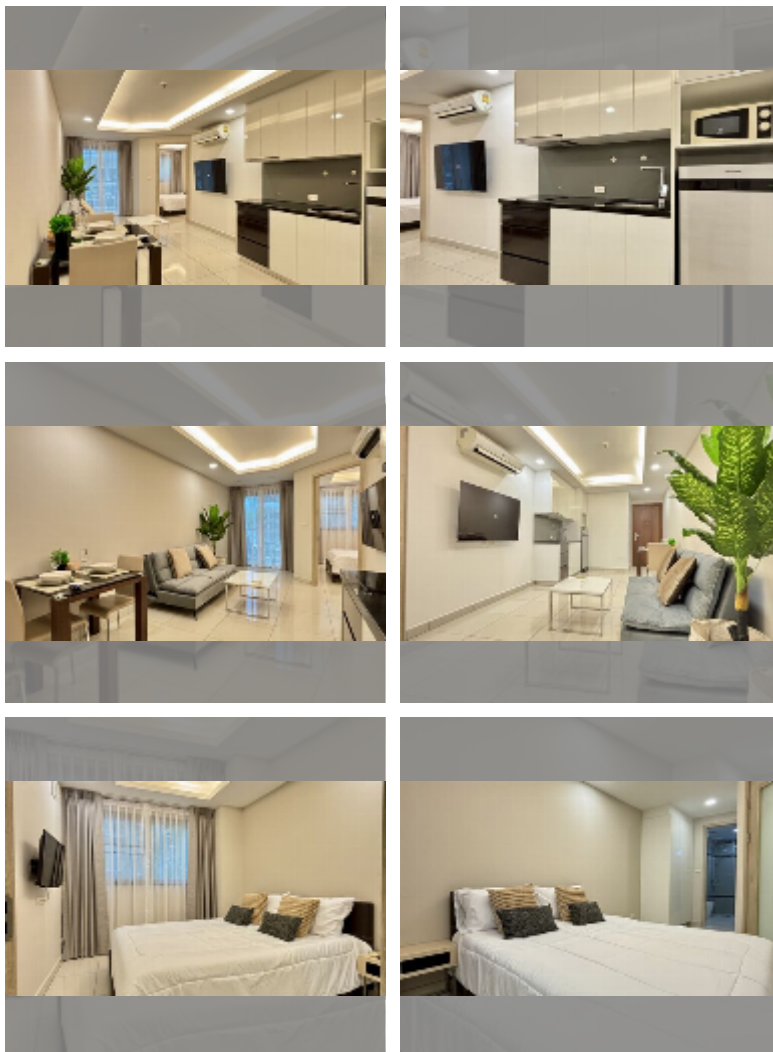

Condo for rent 1 bedroom 41 m² in Water Park Condominium, Pattaya

฿ 16,000

UNIT PARAMETERS:

UID	FR-242537
type	1 bedroom
size	41m²
floor	2
view	garden view
per month	25,000 THB
year contract	16,000 THB / month
security deposit	2 months
quality	excellent
equipment: furniture, kitchen appliances, air conditioner, television, refrigerator	
online viewing	yes

PROJECT PARAMETERS:

district	Pratumnak
buildings	1
floors	8
built in	2016
maintenance	฿ 19,680/year

FACILITIES:

General information: lowrise, meters to beach: 400, minutes to beach: 8, open parking, covered parking.

Swimming pool: swimming pool, kids pool, rooftop pool, jacuzzi.

Chill zone: chill zone, garden, rooftop chillout.

Health zone: gym, sauna.

Other: reception, kids playgarden, CCTV, security.