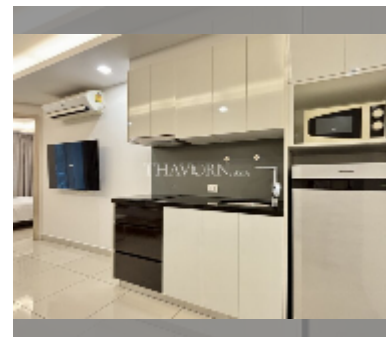

Condo for rent 1 bedroom 41 m² in Water Park Condominium, Pattaya

฿ 16,000

UNIT PARAMETERS:

UID	FR-242537
type	1 bedroom
size	41m²
floor	2
view	garden view
per month	25,000 THB
year contract	16,000 THB / month
security deposit	2 months
quality	excellent
equipment: furniture, kitchen appliances, air conditioner, television, refrigerator	
online viewing	yes

PROJECT PARAMETERS:

district	Pratumnak
buildings	1
floors	8
built in	2016
maintenance	฿ 19,680/year

FACILITIES:

General information: lowrise, meters to beach: 400, minutes to beach: 8, open parking, covered parking.

Swimming pool: swimming pool, kids pool, rooftop pool, jacuzzi.

Chill zone: chill zone, garden, rooftop chillout.

Health zone: gym, sauna.

Other: reception, kids playgarden, CCTV, security.