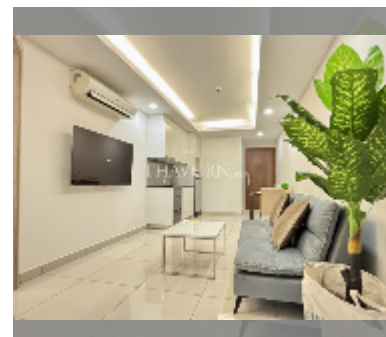

Condo for rent 1 bedroom 41 m² in Water Park Condominium, Pattaya

฿ 16,000

UNIT PARAMETERS:

UID	FR-242537
type	1 bedroom
size	41m²
floor	2
view	garden view
per month	25,000 THB
year contract	16,000 THB / month
security deposit	2 months
quality	excellent
equipment: furniture, kitchen appliances, air conditioner, television, refrigerator	
online viewing	yes

PROJECT PARAMETERS:

district	Pratumnak
buildings	1
floors	8
built in	2016
maintenance	฿ 19,680/year

FACILITIES:

General information: lowrise, meters to beach: 400, minutes to beach: 8, open parking, covered parking.

Swimming pool: swimming pool, kids pool, rooftop pool, jacuzzi.

Chill zone: chill zone, garden, rooftop chillout.

Health zone: gym, sauna.

Other: reception, kids playgarden, CCTV, security.