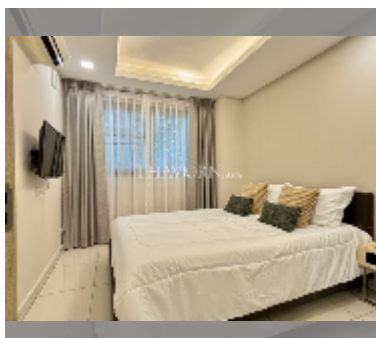

Condo for rent 1 bedroom 41 m² in Water Park Condominium, Pattaya

฿ 16,000

UNIT PARAMETERS:

UID	FR-242537
type	1 bedroom
size	41m²
floor	2
view	garden view
per month	25,000 THB
year contract	16,000 THB / month
security deposit	2 months
quality	excellent
equipment: furniture, kitchen appliances, air conditioner, television, refrigerator	
online viewing	yes

PROJECT PARAMETERS:

district	Pratumnak
buildings	1
floors	8
built in	2016
maintenance	฿ 19,680/year

FACILITIES:

General information: lowrise, meters to beach: 400, minutes to beach: 8, open parking, covered parking.

Swimming pool: swimming pool, kids pool, rooftop pool, jacuzzi.

Chill zone: chill zone, garden, rooftop chillout.

Health zone: gym, sauna.

Other: reception, kids playgarden, CCTV, security.