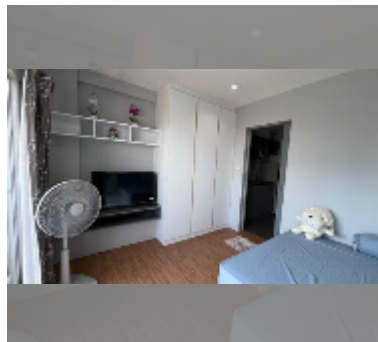

Condo for rent studio 27 m², Pattaya Condotel Chain , Pattaya

฿ 10,000

UNIT PARAMETERS:

UID	FR-242531
type	studio
size	27m²
floor	11
view	partial sea view
per month	16,000 THB
year contract	10,000 THB / month
security deposit	2 months
quality	good
equipment: furniture, household appliances, air conditioner, television, refrigerator	

PROJECT PARAMETERS: