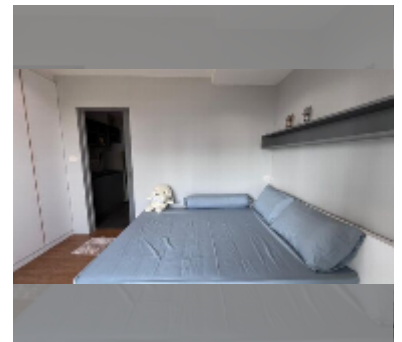

Condo for rent studio 27 m², Pattaya Condotel Chain , Pattaya

฿ 10,000

UNIT PARAMETERS:

UID	FR-242531
type	studio
size	27m²
floor	11
view	partial sea view
per month	16,000 THB
year contract	10,000 THB / month
security deposit	2 months
quality	good
equipment: furniture, household appliances, air conditioner, television, refrigerator	

PROJECT PARAMETERS: