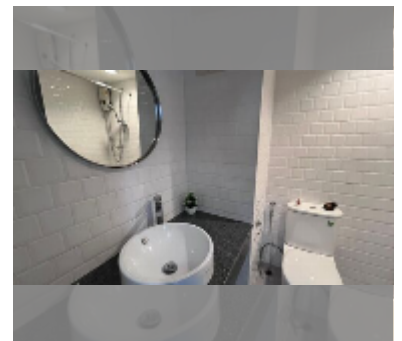

Condo for rent studio 27 m², Pattaya Condotel Chain , Pattaya

฿ 10,000

UNIT PARAMETERS:

UID	FR-242531
type	studio
size	27m²
floor	11
view	partial sea view
per month	16,000 THB
year contract	10,000 THB / month
security deposit	2 months
quality	good
equipment: furniture, household appliances, air conditioner, television, refrigerator	

PROJECT PARAMETERS: