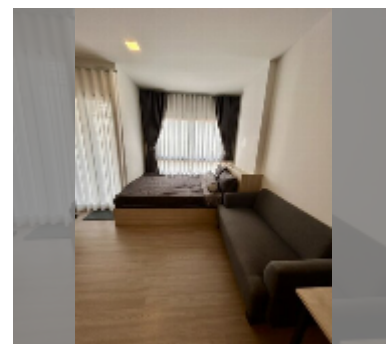

Condo for rent studio 27 m² in Vay Phothisan 2, Pattaya

฿ 10,000

UNIT PARAMETERS:

UID	FR-242530
type	studio
size	27m²
floor	8
view	city view
year contract	10,000 THB / month
security deposit	2 months
quality	good
equipment: furniture, household appliances, kitchen appliances, air conditioner, television, washing-machine, refrigerator	

PROJECT PARAMETERS:

district	Wongamat
buildings	1
floors	8
built in	2025

FACILITIES:

General information: lowrise, open parking, covered parking.

Chill zone: chill zone, garden.

Health zone: gym.

Other: lobby, CCTV, security.