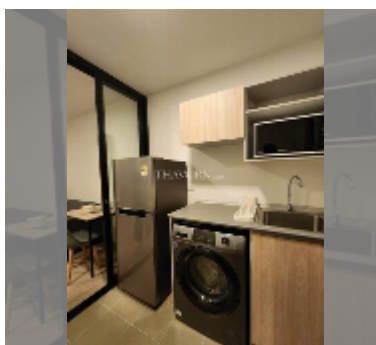

Condo for rent studio 27 m² in Vay Phothisan 2, Pattaya

฿ 10,000

UNIT PARAMETERS:

UID	FR-242530
type	studio
size	27m²
floor	8
view	city view
year contract	10,000 THB / month
security deposit	2 months
quality	good
equipment: furniture, household appliances, kitchen appliances, air conditioner, television, washing-machine, refrigerator	

PROJECT PARAMETERS:

district	Wongamat
buildings	1
floors	8
built in	2025

FACILITIES:

General information: lowrise, open parking, covered parking.

Chill zone: chill zone, garden.

Health zone: gym.

Other: lobby, CCTV, security.