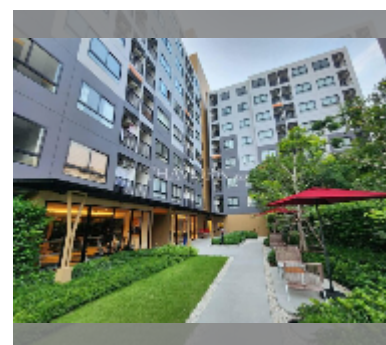

Condo for rent studio 27 m² in Vay Phothisan 2, Pattaya

฿ 10,000

UNIT PARAMETERS:

UID	FR-242530
type	studio
size	27m ²
floor	8
view	city view
year contract	10,000 THB / month
security deposit	2 months
quality	good
equipment: furniture, household appliances, kitchen appliances, air conditioner, television, washing-machine, refrigerator	

PROJECT PARAMETERS:

district	Wongamat
buildings	1
floors	8
built in	2025

FACILITIES:

General information: lowrise, open parking, covered parking.

Chill zone: chill zone, garden.

Health zone: gym.

Other: lobby, CCTV, security.