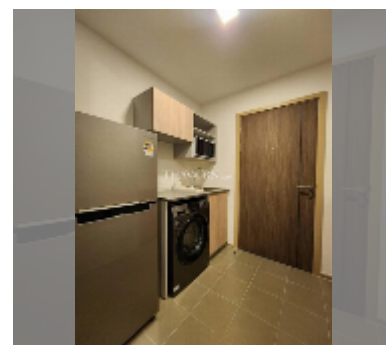

Condo for rent studio 27 m² in Vay Phothisan 2, Pattaya

฿ 10,000

UNIT PARAMETERS:

UID	FR-242530
type	studio
size	27m²
floor	8
view	city view
year contract	10,000 THB / month
security deposit	2 months
quality	good
equipment: furniture, household appliances, kitchen appliances, air conditioner, television, washing-machine, refrigerator	

PROJECT PARAMETERS:

district	Wongamat
buildings	1
floors	8
built in	2025

FACILITIES:

General information: lowrise, open parking, covered parking.

Chill zone: chill zone, garden.

Health zone: gym.

Other: lobby, CCTV, security.