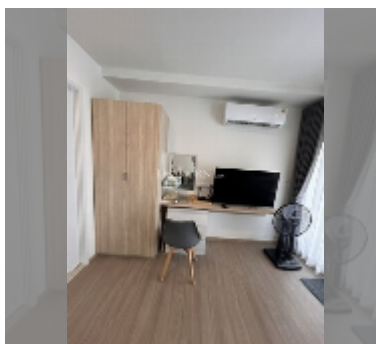

Condo for rent studio 27 m² in Vay Phothisan 2, Pattaya

฿ 10,000

UNIT PARAMETERS:

UID	FR-242530
type	studio
size	27m²
floor	8
view	city view
year contract	10,000 THB / month
security deposit	2 months
quality	good
equipment: furniture, household appliances, kitchen appliances, air conditioner, television, washing-machine, refrigerator	

PROJECT PARAMETERS:

district	Wongamat
buildings	1
floors	8
built in	2025

FACILITIES:

General information: lowrise, open parking, covered parking.

Chill zone: chill zone, garden.

Health zone: gym.

Other: lobby, CCTV, security.