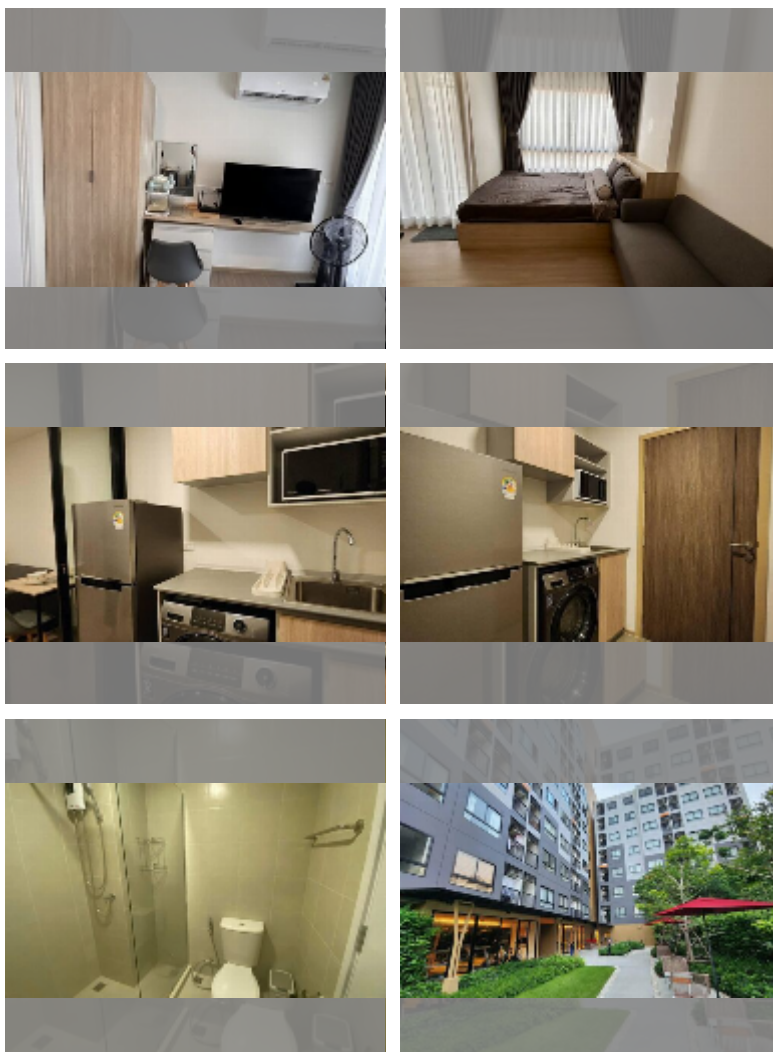

Condo for rent studio 27 m² in Vay Phothisan 2, Pattaya

฿ 10,000

UNIT PARAMETERS:

UID	FR-242530
type	studio
size	27m²
floor	8
view	city view
year contract	10,000 THB / month
security deposit	2 months
quality	good
equipment: furniture, household appliances, kitchen appliances, air conditioner, television, washing-machine, refrigerator	

PROJECT PARAMETERS:

district	Wongamat
buildings	1
floors	8
built in	2025

FACILITIES:

General information: lowrise, open parking, covered parking.

Chill zone: chill zone, garden.

Health zone: gym.

Other: lobby, CCTV, security.