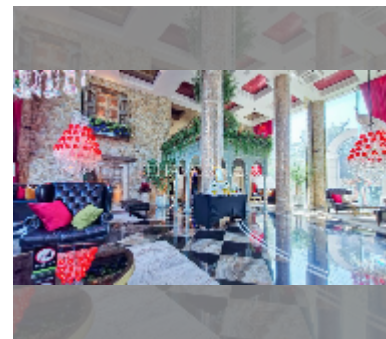

Condo for rent 1 bedroom 37 m² in Riviera Ocean Drive, Pattaya

฿ 22,000

UNIT PARAMETERS:

UID	FR-242521
type	1 bedroom
size	37m ²
floor	12
view	city view
per month	30,000 THB
year contract	22,000 THB / month
security deposit	2 months
quality	excellent

Chill zone: chill zone, garden, rooftop chillout, barbeque areas.

Health zone: gym, sauna.

Other: reception, lobby, clubhouse, games room, kids playgarden, CCTV, security.

details