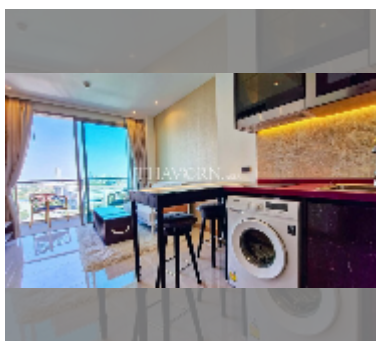

Condo for rent 1 bedroom 37 m² in Riviera Ocean Drive, Pattaya

฿ 22,000

UNIT PARAMETERS:

UID	FR-242521
type	1 bedroom
size	37m²
floor	12
view	city view
per month	30,000 THB
year contract	22,000 THB / month
security deposit	2 months
quality	excellent

equipment: furniture, household appliances, kitchen appliances, air conditioner, television, washing-machine, refrigerator

PROJECT PARAMETERS:

district	Jomtien
buildings	1
floors	43
built in	2022

FACILITIES:

General information: highrise, meters to beach: 100, minutes to beach: 10, pets are allowed, open parking, multy-level parking.

Swimming pool: swimming pool, kids pool, rooftop pool, infinity view, jacuzzi, pool bar , sunbathing area.

Chill zone: chill zone, garden, rooftop chillout, barbeque areas.

Health zone: gym, sauna.

Other: reception, lobby, clubhouse, games room, kids playgarden, CCTV, security.