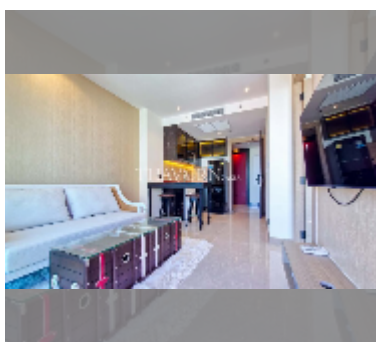

Condo for rent 1 bedroom 37 m² in Riviera Ocean Drive, Pattaya

฿ 22,000

UNIT PARAMETERS:

UID	FR-242521
type	1 bedroom
size	37m ²
floor	12
view	city view
per month	30,000 THB
year contract	22,000 THB / month
security deposit	2 months
quality	excellent

equipment: furniture, household appliances, kitchen appliances, air conditioner, television, washing-machine, refrigerator

PROJECT PARAMETERS:

district	Jomtien
buildings	1
floors	43
built in	2022

FACILITIES:

Chill zone: chill zone, garden, rooftop chillout, barbeque areas.

Health zone: gym, sauna.

Other: reception, lobby, clubhouse, games room, kids playgarden, CCTV, security.

details