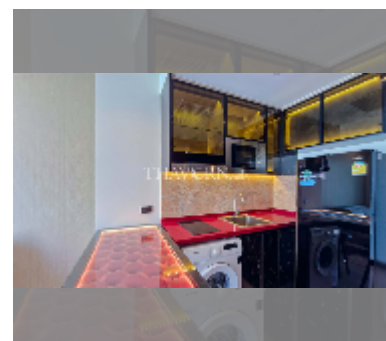

Condo for rent 1 bedroom 37 m² in Riviera Ocean Drive, Pattaya

฿ 22,000

UNIT PARAMETERS:

UID	FR-242521
type	1 bedroom
size	37m²
floor	12
view	city view
per month	30,000 THB
year contract	22,000 THB / month
security deposit	2 months
quality	excellent

equipment: furniture, household appliances, kitchen appliances, air conditioner, television, washing-machine, refrigerator

PROJECT PARAMETERS:

district	Jomtien
buildings	1
floors	43
built in	2022

FACILITIES:

General information: highrise, meters to beach: 100, minutes to beach: 10, pets are allowed, open parking, multy-level parking.

Swimming pool: swimming pool, kids pool, rooftop pool, infinity view, jacuzzi, pool bar , sunbathing area.

Chill zone: chill zone, garden, rooftop chillout, barbeque areas.

Health zone: gym, sauna.

Other: reception, lobby, clubhouse, games room, kids playgarden, CCTV, security.