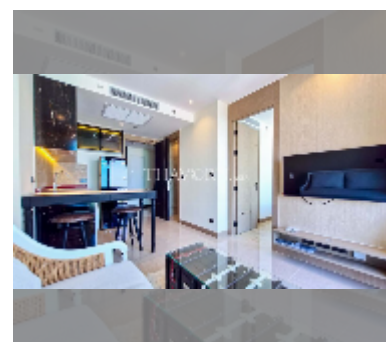

Condo for rent 1 bedroom 37 m² in Riviera Ocean Drive, Pattaya

฿ 22,000

UNIT PARAMETERS:

UID	FR-242521
type	1 bedroom
size	37m²
floor	12
view	city view
per month	30,000 THB
year contract	22,000 THB / month
security deposit	2 months
quality	excellent

equipment: furniture, household appliances, kitchen appliances, air conditioner, television, washing-machine, refrigerator

PROJECT PARAMETERS:

district	Jomtien
buildings	1
floors	43
built in	2022

FACILITIES:

General information: highrise, meters to beach: 100, minutes to beach: 10, pets are allowed, open parking, multy-level parking.

Swimming pool: swimming pool, kids pool, rooftop pool, infinity view, jacuzzi, pool bar , sunbathing area.

Chill zone: chill zone, garden, rooftop chillout, barbeque areas.

Health zone: gym, sauna.

Other: reception, lobby, clubhouse, games room, kids playgarden, CCTV, security.