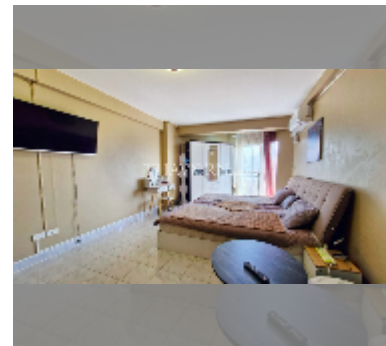

公寓 for rent 一室公寓 45 平方米 在 Jomtien beach condominium, Pattaya

฿ 12,000

UNIT PARAMETERS:

UID	FR-242482
类型	一室公寓
面积	45平方米
楼层	4
风景	partial sea view
每月	18,000 THB
年合同	12,000 THB / month
security deposit	2 months
quality	good
equipment: furniture, household appliances, kitchen appliances, air conditioner, television, refrigerator	

PROJECT PARAMETERS:

地区	乔木提恩
楼房	5
楼层	18
交付年份	1993

FACILITIES:

一般信息: 高楼, 室外停车场.

游泳池: 游泳池.

寒冷地带: 寒冷地带.

卫生区: 健身房.

其他: 中央电视台, 安全, 迷你超市.