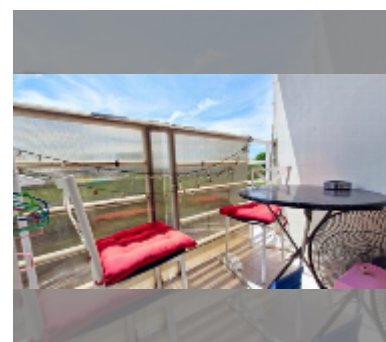

Condo for rent studio 45 m² in Jomtien beach condominium, Pattaya

฿ 12,000

UNIT PARAMETERS:

UID	FR-242482
type	studio
size	45m²
floor	4
view	partial sea view
per month	18,000 THB
year contract	12,000 THB / month
security deposit	2 months
quality	good
equipment: furniture, household appliances, kitchen appliances, air conditioner, television, refrigerator	

PROJECT PARAMETERS:

district	Jomtien
buildings	5
floors	18
built in	1993

FACILITIES:

General information: highrise, open parking.

Swimming pool: swimming pool.

Chill zone: chill zone.

Health zone: gym.

Other: CCTV, security, minimart.