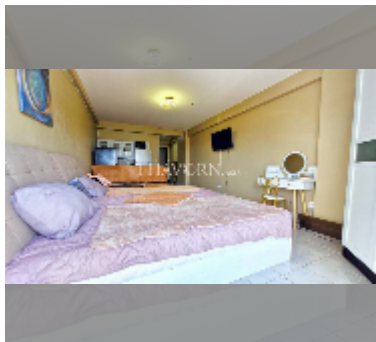

公寓 for rent 一室公寓 45 平方米 在 Jomtien beach condominium, Pattaya

฿ 12,000

UNIT PARAMETERS:

UID	FR-242482
类型	一室公寓
面积	45平方米
楼层	4
风景	partial sea view
每月	18,000 THB
年合同	12,000 THB / month
security deposit	2 months
quality	good
equipment: furniture, household appliances, kitchen appliances, air conditioner, television, refrigerator	

PROJECT PARAMETERS:

地区	乔木提恩
楼房	5
楼层	18
交付年份	1993

FACILITIES:

一般信息: 高楼, 室外停车场.

游泳池: 游泳池.

寒冷地带: 寒冷地带.

卫生区: 健身房.

其他: 中央电视台, 安全, 迷你超市.