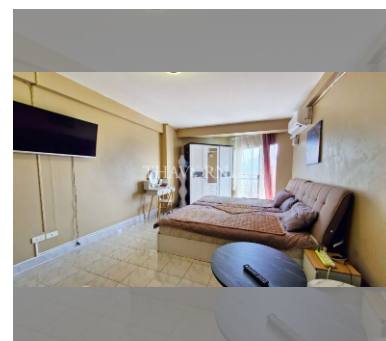

Condo for rent studio 45 m² in Jomtien beach condominium, Pattaya

฿ 13,000

UNIT PARAMETERS:

UID	FR-242482
type	studio
size	45m²
floor	4
view	partial sea view
per month	18,000 THB
year contract	13,000 THB / month
security deposit	2 months
quality	good
equipment: furniture, household appliances, kitchen appliances, air conditioner, television, refrigerator	

PROJECT PARAMETERS:

district	Jomtien
buildings	5
floors	18
built in	1993

FACILITIES:

General information: highrise, open parking.

Swimming pool: swimming pool.

Chill zone: chill zone.

Health zone: gym.

Other: CCTV, security, minimart.