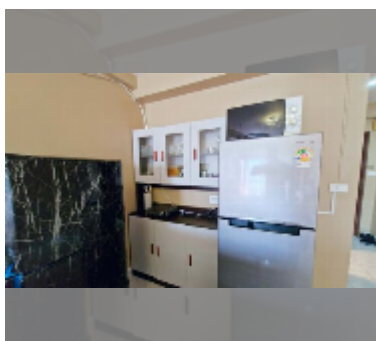

Condo for rent studio 45 m² in Jomtien beach condominium, Pattaya

฿ 12,000

UNIT PARAMETERS:

UID	FR-242482
type	studio
size	45m²
floor	4
view	partial sea view
per month	18,000 THB
year contract	12,000 THB / month
security deposit	2 months
quality	good
equipment: furniture, household appliances, kitchen appliances, air conditioner, television, refrigerator	

PROJECT PARAMETERS:

district	Jomtien
buildings	5
floors	18
built in	1993

FACILITIES:

General information: highrise, open parking.

Swimming pool: swimming pool.

Chill zone: chill zone.

Health zone: gym.

Other: CCTV, security, minimart.