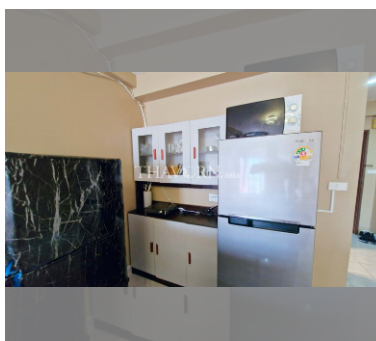

Condo for rent studio 45 m² in Jomtien beach condominium, Pattaya

฿ 13,000

UNIT PARAMETERS:

UID	FR-242482
type	studio
size	45m²
floor	4
view	partial sea view
per month	18,000 THB
year contract	13,000 THB / month
security deposit	2 months
quality	good
equipment: furniture, household appliances, kitchen appliances, air conditioner, television, refrigerator	

PROJECT PARAMETERS:

district	Jomtien
buildings	5
floors	18
built in	1993

FACILITIES:

General information: highrise, open parking.

Swimming pool: swimming pool.

Chill zone: chill zone.

Health zone: gym.

Other: CCTV, security, minimart.