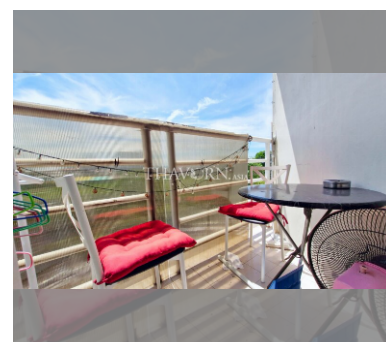

Condo for rent studio 45 m² in Jomtien beach condominium, Pattaya

฿ 13,000

UNIT PARAMETERS:

UID	FR-242482
type	studio
size	45m²
floor	4
view	partial sea view
per month	18,000 THB
year contract	13,000 THB / month
security deposit	2 months
quality	good
equipment: furniture, household appliances, kitchen appliances, air conditioner, television, refrigerator	

PROJECT PARAMETERS:

district	Jomtien
buildings	5
floors	18
built in	1993

FACILITIES:

General information: highrise, open parking.

Swimming pool: swimming pool.

Chill zone: chill zone.

Health zone: gym.

Other: CCTV, security, minimart.