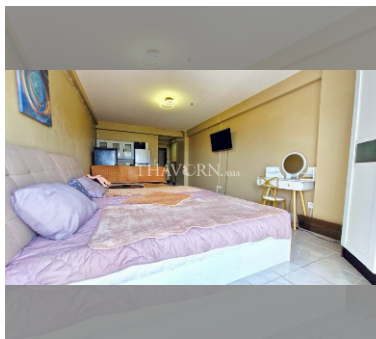

Condo for rent studio 45 m² in Jomtien beach condominium, Pattaya

฿ 13,000

UNIT PARAMETERS:

UID	FR-242482
type	studio
size	45m²
floor	4
view	partial sea view
per month	18,000 THB
year contract	13,000 THB / month
security deposit	2 months
quality	good
equipment: furniture, household appliances, kitchen appliances, air conditioner, television, refrigerator	

PROJECT PARAMETERS:

district	Jomtien
buildings	5
floors	18
built in	1993

FACILITIES:

General information: highrise, open parking.

Swimming pool: swimming pool.

Chill zone: chill zone.

Health zone: gym.

Other: CCTV, security, minimart.