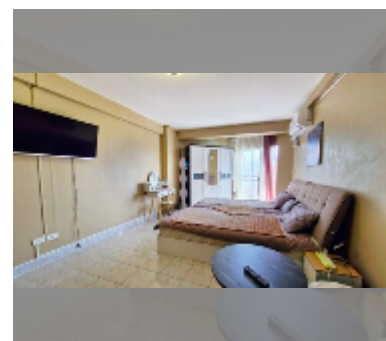

Condo for rent studio 45 m² in Jomtien beach condominium, Pattaya

฿ 12,000

UNIT PARAMETERS:

UID	FR-242482
type	studio
size	45m²
floor	4
view	partial sea view
per month	18,000 THB
year contract	12,000 THB / month
security deposit	2 months
quality	good
equipment: furniture, household appliances, kitchen appliances, air conditioner, television, refrigerator	

PROJECT PARAMETERS:

district	Jomtien
buildings	5
floors	18
built in	1993

FACILITIES:

General information: highrise, open parking.

Swimming pool: swimming pool.

Chill zone: chill zone.

Health zone: gym.

Other: CCTV, security, minimart.