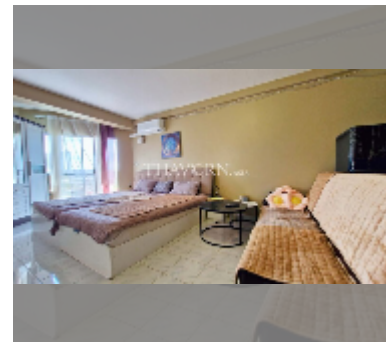

公寓 for rent 一室公寓 45 平方米 在 Jomtien beach condominium, Pattaya

฿ 12,000

UNIT PARAMETERS:

UID	FR-242482
类型	一室公寓
面积	45平方米
楼层	4
风景	partial sea view
每月	18,000 THB
年合同	12,000 THB / month
security deposit	2 months
quality	good
equipment: furniture, household appliances, kitchen appliances, air conditioner, television, refrigerator	

PROJECT PARAMETERS:

地区	乔木提恩
楼房	5
楼层	18
交付年份	1993

FACILITIES:

一般信息: 高楼, 室外停车场.

游泳池: 游泳池.

寒冷地带: 寒冷地带.

卫生区: 健身房.

其他: 中央电视台, 安全, 迷你超市.