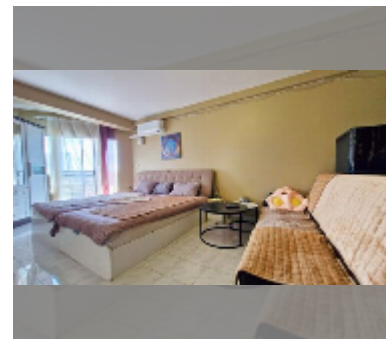

Condo for rent studio 45 m² in Jomtien beach condominium, Pattaya

฿ 12,000

UNIT PARAMETERS:

UID	FR-242482
type	studio
size	45m²
floor	4
view	partial sea view
per month	18,000 THB
year contract	12,000 THB / month
security deposit	2 months
quality	good
equipment: furniture, household appliances, kitchen appliances, air conditioner, television, refrigerator	

PROJECT PARAMETERS:

district	Jomtien
buildings	5
floors	18
built in	1993

FACILITIES:

General information: highrise, open parking.

Swimming pool: swimming pool.

Chill zone: chill zone.

Health zone: gym.

Other: CCTV, security, minimart.