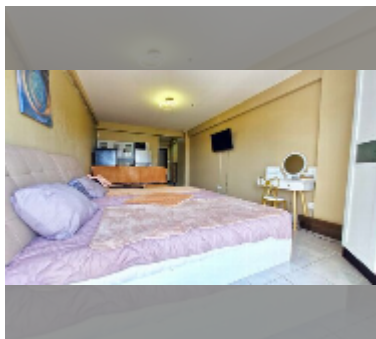

Condo for rent studio 45 m² in Jomtien beach condominium, Pattaya

฿ 12,000

UNIT PARAMETERS:

UID	FR-242482
type	studio
size	45m²
floor	4
view	partial sea view
per month	18,000 THB
year contract	12,000 THB / month
security deposit	2 months
quality	good
equipment: furniture, household appliances, kitchen appliances, air conditioner, television, refrigerator	

PROJECT PARAMETERS:

district	Jomtien
buildings	5
floors	18
built in	1993

FACILITIES:

General information: highrise, open parking.

Swimming pool: swimming pool.

Chill zone: chill zone.

Health zone: gym.

Other: CCTV, security, minimart.