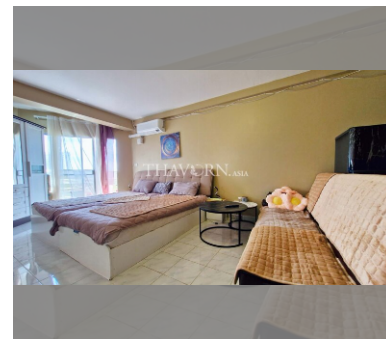

Condo for rent studio 45 m² in Jomtien beach condominium, Pattaya

฿ 13,000

UNIT PARAMETERS:

UID	FR-242482
type	studio
size	45m²
floor	4
view	partial sea view
per month	18,000 THB
year contract	13,000 THB / month
security deposit	2 months
quality	good
equipment: furniture, household appliances, kitchen appliances, air conditioner, television, refrigerator	

PROJECT PARAMETERS:

district	Jomtien
buildings	5
floors	18
built in	1993

FACILITIES:

General information: highrise, open parking.

Swimming pool: swimming pool.

Chill zone: chill zone.

Health zone: gym.

Other: CCTV, security, minimart.