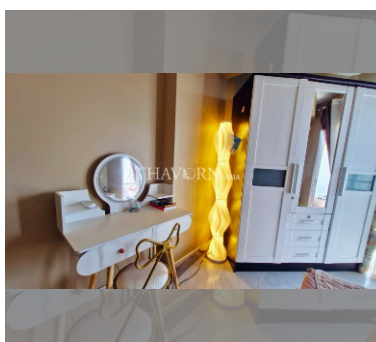

Condo for rent studio 45 m² in Jomtien beach condominium, Pattaya

฿ 13,000

UNIT PARAMETERS:

UID	FR-242482
type	studio
size	45m²
floor	4
view	partial sea view
per month	18,000 THB
year contract	13,000 THB / month
security deposit	2 months
quality	good
equipment: furniture, household appliances, kitchen appliances, air conditioner, television, refrigerator	

PROJECT PARAMETERS:

district	Jomtien
buildings	5
floors	18
built in	1993

FACILITIES:

General information: highrise, open parking.

Swimming pool: swimming pool.

Chill zone: chill zone.

Health zone: gym.

Other: CCTV, security, minimart.