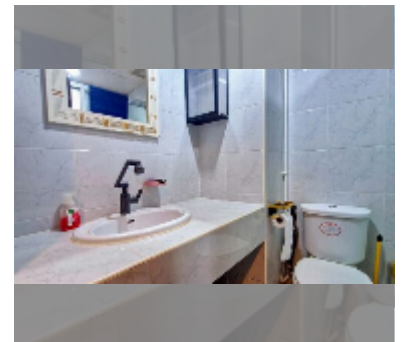

Condo for rent studio 40 m² in Paradise Park, Pattaya

฿ 12,000

UNIT PARAMETERS:

UID	FR-242472
type	studio
size	40m²
floor	4
view	city view
per month	18,000 THB
year contract	12,000 THB / month
security deposit	2 months
quality	excellent
equipment: furniture, household appliances, kitchen appliances, air conditioner, television, washing-machine, refrigerator	

PROJECT PARAMETERS:

district	Jomtien
buildings	3
floors	8
built in	2012
maintenance	฿ 16,800/year

FACILITIES:

General information: resort, underground parking.

Swimming pool: swimming pool, kids pool.

Chill zone: chill zone, garden.

Health zone: gym.

Other: lobby, kids playgarden, CCTV, security, minimart.