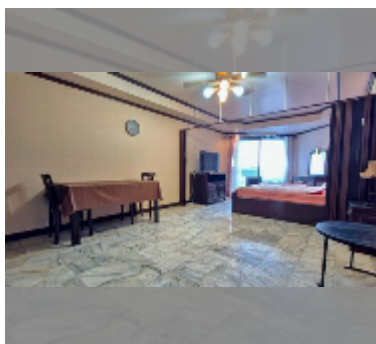

Condo for rent studio 40 m² in Paradise Park, Pattaya

฿ 12,000

UNIT PARAMETERS:

UID	FR-242472
type	studio
size	40m²
floor	4
view	city view
per month	18,000 THB
year contract	12,000 THB / month
security deposit	2 months
quality	excellent
equipment: furniture, household appliances, kitchen appliances, air conditioner, television, washing-machine, refrigerator	

PROJECT PARAMETERS:

district	Jomtien
buildings	3
floors	8
built in	2012
maintenance	฿ 16,800/year

FACILITIES:

General information: resort, underground parking.

Swimming pool: swimming pool, kids pool.

Chill zone: chill zone, garden.

Health zone: gym.

Other: lobby, kids playgarden, CCTV, security, minimart.