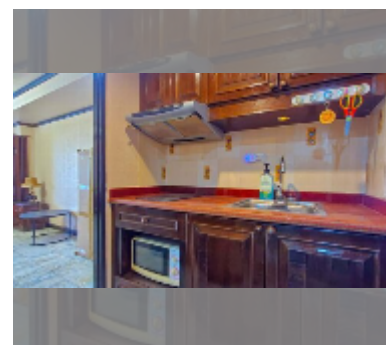

Condo for rent studio 40 m² in Paradise Park, Pattaya

฿ 12,000

UNIT PARAMETERS:

UID	FR-242472
type	studio
size	40m²
floor	4
view	city view
per month	18,000 THB
year contract	12,000 THB / month
security deposit	2 months
quality	excellent
equipment: furniture, household appliances, kitchen appliances, air conditioner, television, washing-machine, refrigerator	

PROJECT PARAMETERS:

district	Jomtien
buildings	3
floors	8
built in	2012
maintenance	฿ 16,800/year

FACILITIES:

General information: resort, underground parking.

Swimming pool: swimming pool, kids pool.

Chill zone: chill zone, garden.

Health zone: gym.

Other: lobby, kids playgarden, CCTV, security, minimart.