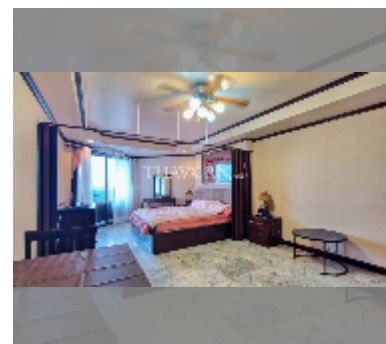

Condo for rent studio 40 m² in Paradise Park, Pattaya

฿ 12,000

UNIT PARAMETERS:

UID	FR-242472
type	studio
size	40m²
floor	4
view	city view
per month	18,000 THB
year contract	12,000 THB / month
security deposit	2 months
quality	excellent
equipment: furniture, household appliances, kitchen appliances, air conditioner, television, washing-machine, refrigerator	

PROJECT PARAMETERS:

district	Jomtien
buildings	3
floors	8
built in	2012
maintenance	฿ 16,800/year

FACILITIES:

General information: resort, underground parking.

Swimming pool: swimming pool, kids pool.

Chill zone: chill zone, garden.

Health zone: gym.

Other: lobby, kids playgarden, CCTV, security, minimart.