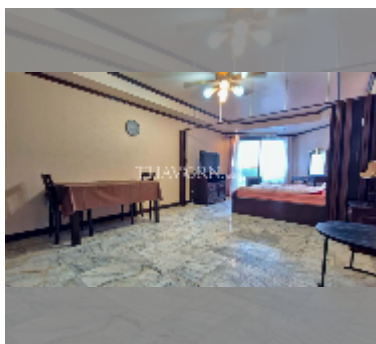

Condo for rent studio 40 m² in Paradise Park, Pattaya

฿ 12,000

UNIT PARAMETERS:

UID	FR-242472
type	studio
size	40m²
floor	4
view	city view
per month	18,000 THB
year contract	12,000 THB / month
security deposit	2 months
quality	excellent
equipment: furniture, household appliances, kitchen appliances, air conditioner, television, washing-machine, refrigerator	

PROJECT PARAMETERS:

district	Jomtien
buildings	3
floors	8
built in	2012
maintenance	฿ 16,800/year

FACILITIES:

General information: resort, underground parking.

Swimming pool: swimming pool, kids pool.

Chill zone: chill zone, garden.

Health zone: gym.

Other: lobby, kids playgarden, CCTV, security, minimart.