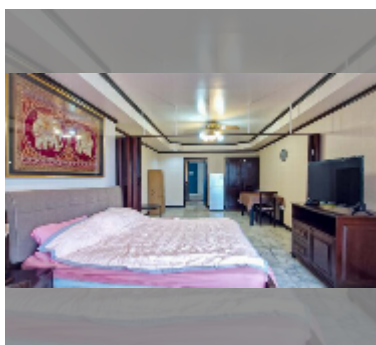

Condo for rent studio 40 m² in Paradise Park, Pattaya

฿ 12,000

UNIT PARAMETERS:

UID	FR-242472
type	studio
size	40m²
floor	4
view	city view
per month	18,000 THB
year contract	12,000 THB / month
security deposit	2 months
quality	excellent
equipment: furniture, household appliances, kitchen appliances, air conditioner, television, washing-machine, refrigerator	

PROJECT PARAMETERS:

district	Jomtien
buildings	3
floors	8
built in	2012
maintenance	฿ 16,800/year

FACILITIES:

General information: resort, underground parking.

Swimming pool: swimming pool, kids pool.

Chill zone: chill zone, garden.

Health zone: gym.

Other: lobby, kids playgarden, CCTV, security, minimart.