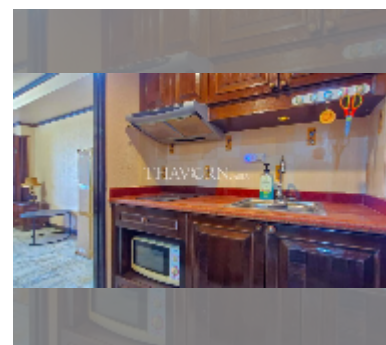

Condo for rent studio 40 m² in Paradise Park, Pattaya

฿ 12,000

UNIT PARAMETERS:

UID	FR-242472
type	studio
size	40m²
floor	4
view	city view
per month	18,000 THB
year contract	12,000 THB / month
security deposit	2 months
quality	excellent
equipment: furniture, household appliances, kitchen appliances, air conditioner, television, washing-machine, refrigerator	

PROJECT PARAMETERS:

district	Jomtien
buildings	3
floors	8
built in	2012
maintenance	฿ 16,800/year

FACILITIES:

General information: resort, underground parking.

Swimming pool: swimming pool, kids pool.

Chill zone: chill zone, garden.

Health zone: gym.

Other: lobby, kids playgarden, CCTV, security, minimart.