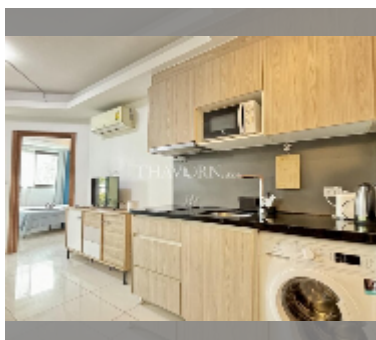

Condo for rent 1 bedroom 37 m² in Laguna Beach Resort 2, Pattaya

฿ 14,000

UNIT PARAMETERS:

UID	FR-242468
type	1 bedroom
size	37m²
floor	2
view	garden view
per month	18,000 THB
year contract	14,000 THB / month
security deposit	2 months
quality	excellent
equipment: furniture, household appliances, kitchen appliances, air conditioner, television, washing-machine, refrigerator	

PROJECT PARAMETERS:

district	Jomtien
buildings	4
floors	8
built in	2016

FACILITIES:

General information: resort, meters to beach: 700, minutes to beach: 10, underground parking.

Swimming pool: swimming pool, kids pool, water slides, waterfall, jacuzzi, pool bar .

Chill zone: chill zone, garden.

Health zone: gym, sauna, massage.

Other: reception, lobby, clubhouse, kids playgarden, CCTV, security, minimart, laundry.