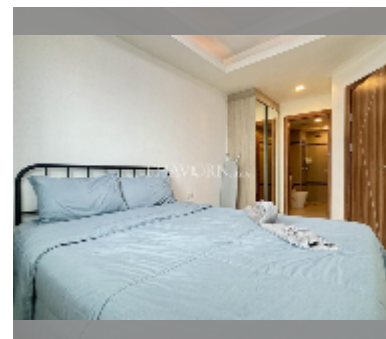

Condo for rent 1 bedroom 37 m² in Laguna Beach Resort 2, Pattaya

฿ 14,000

UNIT PARAMETERS:

UID	FR-242468
type	1 bedroom
size	37m²
floor	2
view	garden view
per month	18,000 THB
year contract	14,000 THB / month
security deposit	2 months
quality	excellent
equipment: furniture, household appliances, kitchen appliances, air conditioner, television, washing-machine, refrigerator	

PROJECT PARAMETERS:

district	Jomtien
buildings	4
floors	8
built in	2016

FACILITIES:

General information: resort, meters to beach: 700, minutes to beach: 10, underground parking.

Swimming pool: swimming pool, kids pool, water slides, waterfall, jacuzzi, pool bar .

Chill zone: chill zone, garden.

Health zone: gym, sauna, massage.

Other: reception, lobby, clubhouse, kids playgarden, CCTV, security, minimart, laundry.