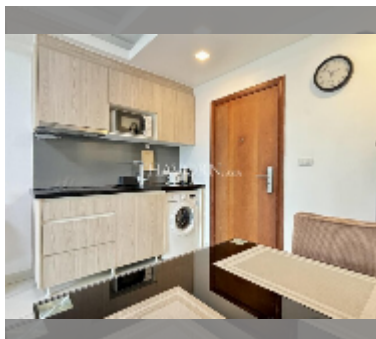

Condo for rent 1 bedroom 37 m² in Laguna Beach Resort 2, Pattaya

฿ 14,000

UNIT PARAMETERS:

UID	FR-242468
type	1 bedroom
size	37m²
floor	2
view	garden view
per month	18,000 THB
year contract	14,000 THB / month
security deposit	2 months
quality	excellent
equipment: furniture, household appliances, kitchen appliances, air conditioner, television, washing-machine, refrigerator	

PROJECT PARAMETERS:

district	Jomtien
buildings	4
floors	8
built in	2016

FACILITIES:

General information: resort, meters to beach: 700, minutes to beach: 10, underground parking.

Swimming pool: swimming pool, kids pool, water slides, waterfall, jacuzzi, pool bar .

Chill zone: chill zone, garden.

Health zone: gym, sauna, massage.

Other: reception, lobby, clubhouse, kids playgarden, CCTV, security, minimart, laundry.