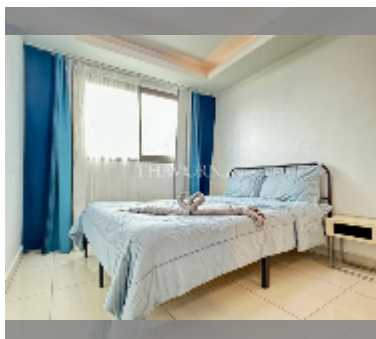

Condo for rent 1 bedroom 37 m² in Laguna Beach Resort 2, Pattaya

฿ 14,000

UNIT PARAMETERS:

UID	FR-242468
type	1 bedroom
size	37m²
floor	2
view	garden view
per month	18,000 THB
year contract	14,000 THB / month
security deposit	2 months
quality	excellent
equipment: furniture, household appliances, kitchen appliances, air conditioner, television, washing-machine, refrigerator	

PROJECT PARAMETERS:

district	Jomtien
buildings	4
floors	8
built in	2016

FACILITIES:

General information: resort, meters to beach: 700, minutes to beach: 10, underground parking.

Swimming pool: swimming pool, kids pool, water slides, waterfall, jacuzzi, pool bar .

Chill zone: chill zone, garden.

Health zone: gym, sauna, massage.

Other: reception, lobby, clubhouse, kids playgarden, CCTV, security, minimart, laundry.