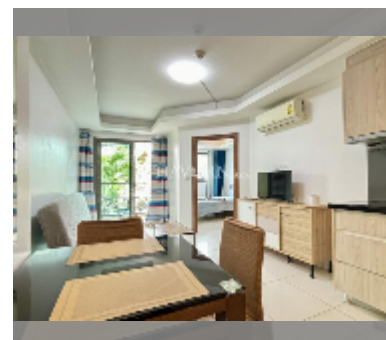

Condo for rent 1 bedroom 37 m² in Laguna Beach Resort 2, Pattaya

฿ 14,000

UNIT PARAMETERS:

UID	FR-242468
type	1 bedroom
size	37m²
floor	2
view	garden view
per month	18,000 THB
year contract	14,000 THB / month
security deposit	2 months
quality	excellent
equipment: furniture, household appliances, kitchen appliances, air conditioner, television, washing-machine, refrigerator	

PROJECT PARAMETERS:

district	Jomtien
buildings	4
floors	8
built in	2016

FACILITIES:

General information: resort, meters to beach: 700, minutes to beach: 10, underground parking.

Swimming pool: swimming pool, kids pool, water slides, waterfall, jacuzzi, pool bar .

Chill zone: chill zone, garden.

Health zone: gym, sauna, massage.

Other: reception, lobby, clubhouse, kids playgarden, CCTV, security, minimart, laundry.