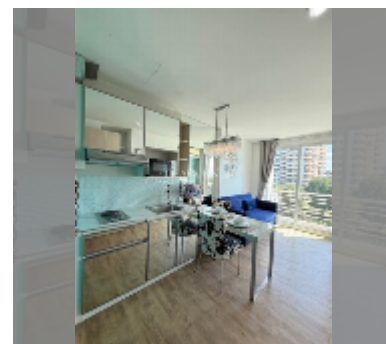

Condo for rent 1 bedroom 29 m² in Neo Sea View, Pattaya

฿ 12,000

UNIT PARAMETERS:

UID	FR-242463
type	1 bedroom
size	29m²
floor	6
view	sea view
year contract	12,000 THB / month
security deposit	2 months
quality	good
equipment: furniture, household appliances, kitchen appliances, air conditioner, television, washing-machine, refrigerator	

PROJECT PARAMETERS:

district	Na Jomtien
buildings	4
floors	8
built in	2014

FACILITIES:

General information: boutique, meters to beach: 50, minutes to beach: 1, shuttle bus, covered parking.

Swimming pool: rooftop pool, sunbathing area.

Health zone: gym.

Other: reception, CCTV, security, room service.