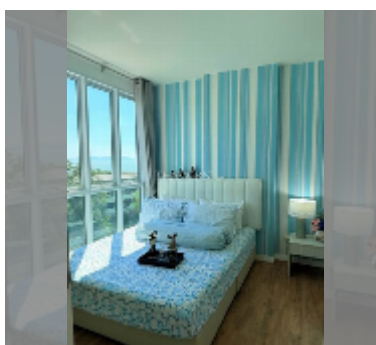

Condo for rent 1 bedroom 29 m² in Neo Sea View, Pattaya

฿ 12,000

UNIT PARAMETERS:

UID	FR-242463
type	1 bedroom
size	29m²
floor	6
view	sea view
year contract	12,000 THB / month
security deposit	2 months
quality	good
equipment: furniture, household appliances, kitchen appliances, air conditioner, television, washing-machine, refrigerator	

PROJECT PARAMETERS:

district	Na Jomtien
buildings	4
floors	8
built in	2014

FACILITIES:

General information: boutique, meters to beach: 50, minutes to beach: 1, shuttle bus, covered parking.

Swimming pool: rooftop pool, sunbathing area.

Health zone: gym.

Other: reception, CCTV, security, room service.