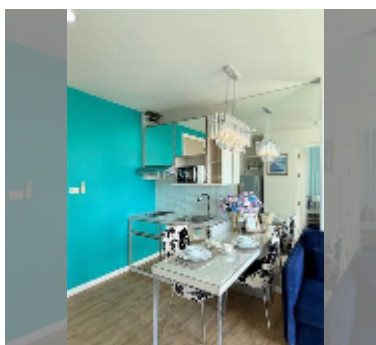

Condo for rent 1 bedroom 29 m² in Neo Sea View, Pattaya

฿ 12,000

UNIT PARAMETERS:

UID	FR-242463
type	1 bedroom
size	29m²
floor	6
view	sea view
year contract	12,000 THB / month
security deposit	2 months
quality	good
equipment: furniture, household appliances, kitchen appliances, air conditioner, television, washing-machine, refrigerator	

PROJECT PARAMETERS:

district	Na Jomtien
buildings	4
floors	8
built in	2014

FACILITIES:

General information: boutique, meters to beach: 50, minutes to beach: 1, shuttle bus, covered parking.

Swimming pool: rooftop pool, sunbathing area.

Health zone: gym.

Other: reception, CCTV, security, room service.