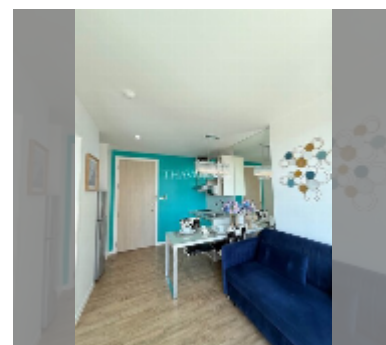

Condo for rent 1 bedroom 29 m² in Neo Sea View, Pattaya

฿ 12,000

UNIT PARAMETERS:

UID	FR-242463
type	1 bedroom
size	29m ²
floor	6
view	sea view
year contract	12,000 THB / month
security deposit	2 months
quality	good
equipment: furniture, household appliances, kitchen appliances, air conditioner, television, washing-machine, refrigerator	

Health zone: gym.

Other: reception, CCTV, security, room service.

details