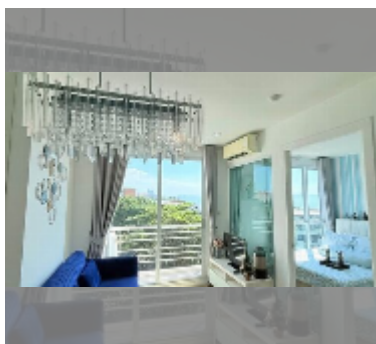

Condo for rent 1 bedroom 29 m² in Neo Sea View, Pattaya

฿ 12,000

UNIT PARAMETERS:

UID	FR-242463
type	1 bedroom
size	29m²
floor	6
view	sea view
year contract	12,000 THB / month
security deposit	2 months
quality	good
equipment: furniture, household appliances, kitchen appliances, air conditioner, television, washing-machine, refrigerator	

PROJECT PARAMETERS:

district	Na Jomtien
buildings	4
floors	8
built in	2014

FACILITIES:

General information: boutique, meters to beach: 50, minutes to beach: 1, shuttle bus, covered parking.

Swimming pool: rooftop pool, sunbathing area.

Health zone: gym.

Other: reception, CCTV, security, room service.