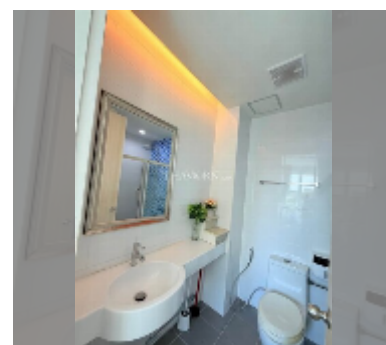

Condo for rent 1 bedroom 29 m² in Neo Sea View, Pattaya

฿ 12,000

UNIT PARAMETERS:

UID	FR-242463
type	1 bedroom
size	29m²
floor	6
view	sea view
year contract	12,000 THB / month
security deposit	2 months
quality	good
equipment: furniture, household appliances, kitchen appliances, air conditioner, television, washing-machine, refrigerator	

PROJECT PARAMETERS:

district	Na Jomtien
buildings	4
floors	8
built in	2014

FACILITIES:

General information: boutique, meters to beach: 50, minutes to beach: 1, shuttle bus, covered parking.

Swimming pool: rooftop pool, sunbathing area.

Health zone: gym.

Other: reception, CCTV, security, room service.