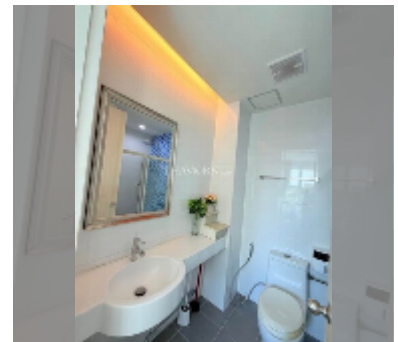

Condo for rent 1 bedroom 29 m² in Neo Sea View, Pattaya

฿ 12,000

UNIT PARAMETERS:

UID	FR-242463
type	1 bedroom
size	29m²
floor	6
view	sea view
year contract	12,000 THB / month
security deposit	2 months
quality	good
equipment: furniture, household appliances, kitchen appliances, air conditioner, television, washing-machine, refrigerator	

PROJECT PARAMETERS:

district	Na Jomtien
buildings	4
floors	8
built in	2014

FACILITIES:

General information: boutique, meters to beach: 50, minutes to beach: 1, shuttle bus, covered parking.

Swimming pool: rooftop pool, sunbathing area.

Health zone: gym.

Other: reception, CCTV, security, room service.