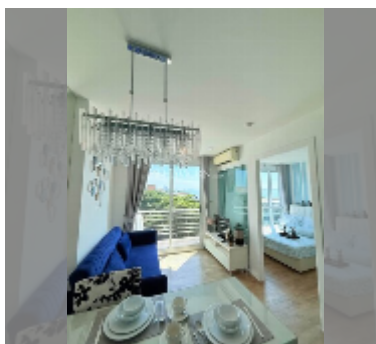

Condo for rent 1 bedroom 29 m² in Neo Sea View, Pattaya

฿ 12,000

UNIT PARAMETERS:

UID	FR-242463
type	1 bedroom
size	29m²
floor	6
view	sea view
year contract	12,000 THB / month
security deposit	2 months
quality	good
equipment: furniture, household appliances, kitchen appliances, air conditioner, television, washing-machine, refrigerator	

PROJECT PARAMETERS:

district	Na Jomtien
buildings	4
floors	8
built in	2014

FACILITIES:

General information: boutique, meters to beach: 50, minutes to beach: 1, shuttle bus, covered parking.

Swimming pool: rooftop pool, sunbathing area.

Health zone: gym.

Other: reception, CCTV, security, room service.