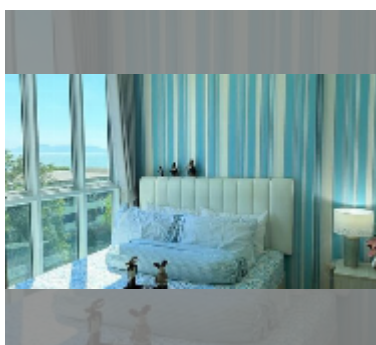

Condo for rent 1 bedroom 29 m² in Neo Sea View, Pattaya

฿ 12,000

UNIT PARAMETERS:

UID	FR-242463
type	1 bedroom
size	29m²
floor	6
view	sea view
year contract	12,000 THB / month
security deposit	2 months
quality	good
equipment: furniture, household appliances, kitchen appliances, air conditioner, television, washing-machine, refrigerator	

PROJECT PARAMETERS:

district	Na Jomtien
buildings	4
floors	8
built in	2014

FACILITIES:

General information: boutique, meters to beach: 50, minutes to beach: 1, shuttle bus, covered parking.

Swimming pool: rooftop pool, sunbathing area.

Health zone: gym.

Other: reception, CCTV, security, room service.