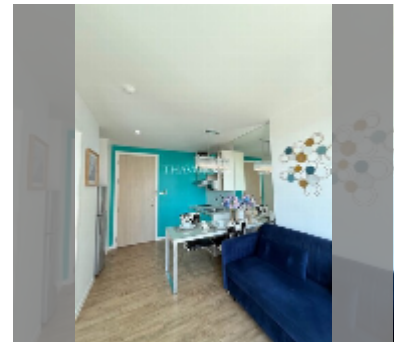

## Condo for rent 1 bedroom 29 m<sup>2</sup> in Neo Sea View, Pattaya

**฿ 12,000**

**UNIT PARAMETERS:**

UID	FR-242463
type	1 bedroom
size	29m <sup>2</sup>
floor	6
view	sea view
year contract	12,000 THB / month
security deposit	2 months
quality	good
equipment: furniture, household appliances, kitchen appliances, air conditioner, television, washing-machine, refrigerator	

Health zone: gym.

Other: reception, CCTV, security, room service.

details