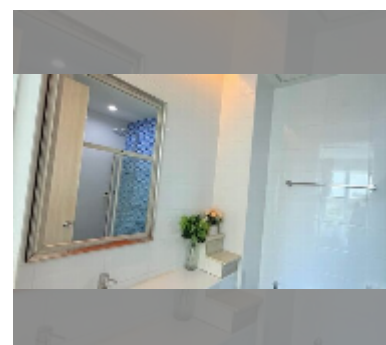

Condo for rent 1 bedroom 29 m² in Neo Sea View, Pattaya

฿ 12,000

UNIT PARAMETERS:

UID	FR-242463
type	1 bedroom
size	29m²
floor	6
view	sea view
year contract	12,000 THB / month
security deposit	2 months
quality	good
equipment: furniture, household appliances, kitchen appliances, air conditioner, television, washing-machine, refrigerator	

PROJECT PARAMETERS:

district	Na Jomtien
buildings	4
floors	8
built in	2014

FACILITIES:

General information: boutique, meters to beach: 50, minutes to beach: 1, shuttle bus, covered parking.

Swimming pool: rooftop pool, sunbathing area.

Health zone: gym.

Other: reception, CCTV, security, room service.