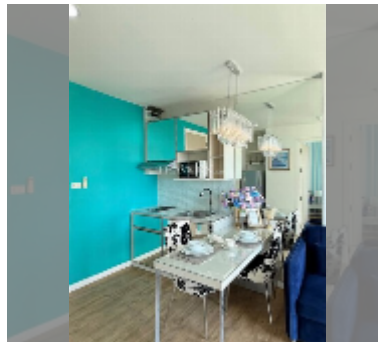

Condo for rent 1 bedroom 29 m² in Neo Sea View, Pattaya

฿ 12,000

UNIT PARAMETERS:

UID	FR-242463
type	1 bedroom
size	29m²
floor	6
view	sea view
year contract	12,000 THB / month
security deposit	2 months
quality	good
equipment: furniture, household appliances, kitchen appliances, air conditioner, television, washing-machine, refrigerator	

PROJECT PARAMETERS:

district	Na Jomtien
buildings	4
floors	8
built in	2014

FACILITIES:

General information: boutique, meters to beach: 50, minutes to beach: 1, shuttle bus, covered parking.

Swimming pool: rooftop pool, sunbathing area.

Health zone: gym.

Other: reception, CCTV, security, room service.