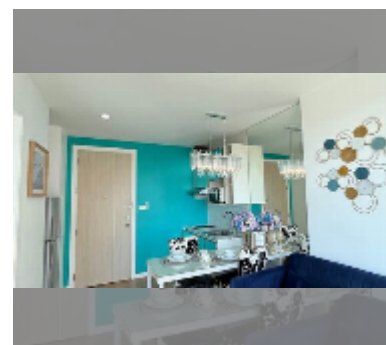

Condo for rent 1 bedroom 29 m² in Neo Sea View, Pattaya

฿ 12,000

UNIT PARAMETERS:

UID	FR-242463
type	1 bedroom
size	29m²
floor	6
view	sea view
year contract	12,000 THB / month
security deposit	2 months
quality	good
equipment: furniture, household appliances, kitchen appliances, air conditioner, television, washing-machine, refrigerator	

PROJECT PARAMETERS:

district	Na Jomtien
buildings	4
floors	8
built in	2014

FACILITIES:

General information: boutique, meters to beach: 50, minutes to beach: 1, shuttle bus, covered parking.

Swimming pool: rooftop pool, sunbathing area.

Health zone: gym.

Other: reception, CCTV, security, room service.