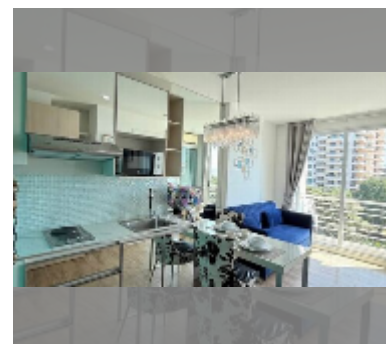

Condo for rent 1 bedroom 29 m² in Neo Sea View, Pattaya

฿ 12,000

UNIT PARAMETERS:

UID	FR-242463
type	1 bedroom
size	29m²
floor	6
view	sea view
year contract	12,000 THB / month
security deposit	2 months
quality	good
equipment: furniture, household appliances, kitchen appliances, air conditioner, television, washing-machine, refrigerator	

PROJECT PARAMETERS:

district	Na Jomtien
buildings	4
floors	8
built in	2014

FACILITIES:

General information: boutique, meters to beach: 50, minutes to beach: 1, shuttle bus, covered parking.

Swimming pool: rooftop pool, sunbathing area.

Health zone: gym.

Other: reception, CCTV, security, room service.