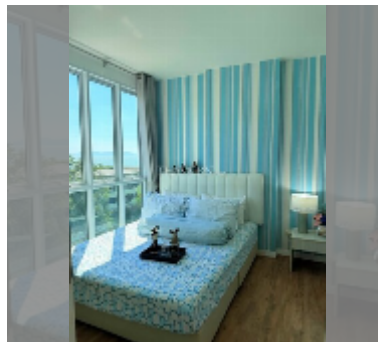

Condo for rent 1 bedroom 29 m² in Neo Sea View, Pattaya

฿ 12,000

UNIT PARAMETERS:

UID	FR-242463
type	1 bedroom
size	29m²
floor	6
view	sea view
year contract	12,000 THB / month
security deposit	2 months
quality	good
equipment: furniture, household appliances, kitchen appliances, air conditioner, television, washing-machine, refrigerator	

PROJECT PARAMETERS:

district	Na Jomtien
buildings	4
floors	8
built in	2014

FACILITIES:

General information: boutique, meters to beach: 50, minutes to beach: 1, shuttle bus, covered parking.

Swimming pool: rooftop pool, sunbathing area.

Health zone: gym.

Other: reception, CCTV, security, room service.