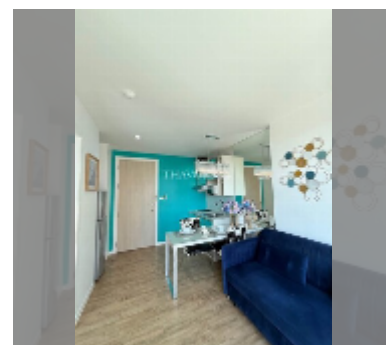

## Condo for rent 1 bedroom 29 m<sup>2</sup> in Neo Sea View, Pattaya

**฿ 12,000**

**UNIT PARAMETERS:**

UID	FR-242463
type	1 bedroom
size	29m <sup>2</sup>
floor	6
view	sea view
year contract	12,000 THB / month
security deposit	2 months
quality	good
equipment: furniture, household appliances, kitchen appliances, air conditioner, television, washing-machine, refrigerator	

Health zone: gym.

Other: reception, CCTV, security, room service.

details