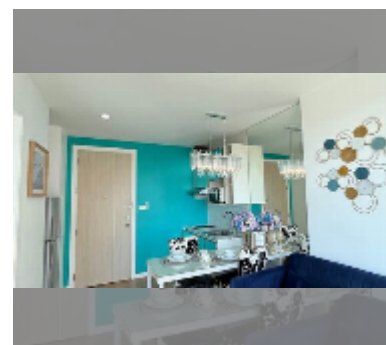

Condo for rent 1 bedroom 29 m² in Neo Sea View, Pattaya

฿ 12,000

UNIT PARAMETERS:

UID	FR-242463
type	1 bedroom
size	29m ²
floor	6
view	sea view
year contract	12,000 THB / month
security deposit	2 months
quality	good
equipment: furniture, household appliances, kitchen appliances, air conditioner, television, washing-machine, refrigerator	

Health zone: gym.

Other: reception, CCTV, security, room service.

[details](#)