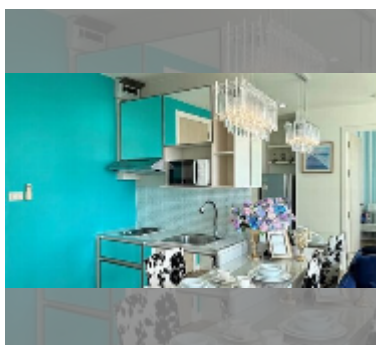

Condo for rent 1 bedroom 29 m² in Neo Sea View, Pattaya

฿ 12,000

UNIT PARAMETERS:

UID	FR-242463
type	1 bedroom
size	29m²
floor	6
view	sea view
year contract	12,000 THB / month
security deposit	2 months
quality	good
equipment: furniture, household appliances, kitchen appliances, air conditioner, television, washing-machine, refrigerator	

PROJECT PARAMETERS:

district	Na Jomtien
buildings	4
floors	8
built in	2014

FACILITIES:

General information: boutique, meters to beach: 50, minutes to beach: 1, shuttle bus, covered parking.

Swimming pool: rooftop pool, sunbathing area.

Health zone: gym.

Other: reception, CCTV, security, room service.