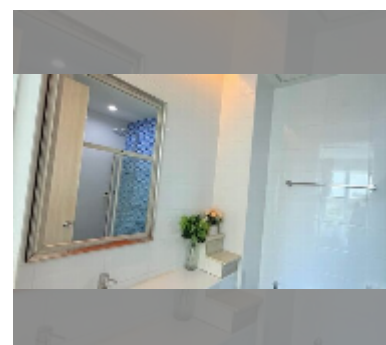

Condo for rent 1 bedroom 29 m² in Neo Sea View, Pattaya

฿ 12,000

UNIT PARAMETERS:

UID	FR-242463
type	1 bedroom
size	29m ²
floor	6
view	sea view
year contract	12,000 THB / month
security deposit	2 months
quality	good
equipment: furniture, household appliances, kitchen appliances, air conditioner, television, washing-machine, refrigerator	

PROJECT PARAMETERS:

district	Na Jomtien
buildings	4
floors	8
built in	2014

FACILITIES:

General information: boutique, meters to beach: 50, minutes to beach: 1, shuttle bus, covered parking.

Swimming pool: rooftop pool, sunbathing area.

Health zone: gym.

Other: reception, CCTV, security, room service.

[details](#)