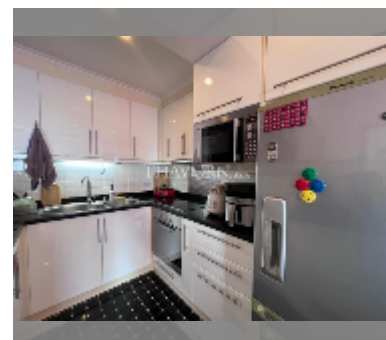

Condo for rent 1 bedroom 56 m² in Jomtien beach condominium, Pattaya

฿ 23,000

UNIT PARAMETERS:

UID	FR-242460
type	1 bedroom
size	56m²
floor	13
view	sea view
year contract	23,000 THB / month
security deposit	2 months
quality	good
equipment: furniture, household appliances, kitchen appliances, air conditioner, television, washing-machine, refrigerator	

PROJECT PARAMETERS:

district	Jomtien
buildings	5
floors	18
built in	1993

FACILITIES:

General information: highrise, open parking.

Swimming pool: swimming pool.

Chill zone: chill zone.

Health zone: gym.

Other: CCTV, security, minimart.