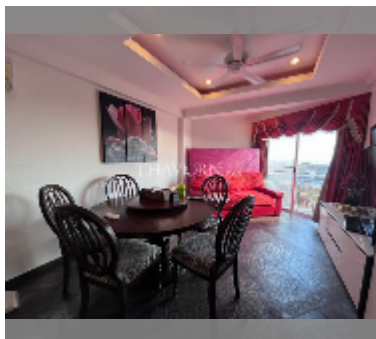

Condo for rent 1 bedroom 56 m² in Jomtien beach condominium, Pattaya

฿ 23,000

UNIT PARAMETERS:

UID	FR-242460
type	1 bedroom
size	56m²
floor	13
view	sea view
year contract	23,000 THB / month
security deposit	2 months
quality	good
equipment: furniture, household appliances, kitchen appliances, air conditioner, television, washing-machine, refrigerator	

PROJECT PARAMETERS:

district	Jomtien
buildings	5
floors	18
built in	1993

FACILITIES:

General information: highrise, open parking.

Swimming pool: swimming pool.

Chill zone: chill zone.

Health zone: gym.

Other: CCTV, security, minimart.