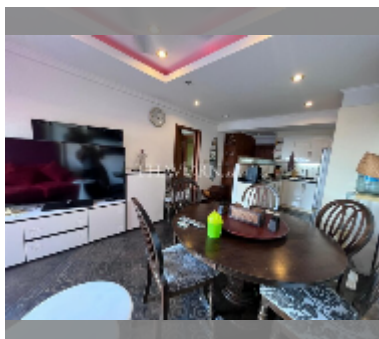

Condo for rent 1 bedroom 56 m² in Jomtien beach condominium, Pattaya

฿ 23,000

UNIT PARAMETERS:

UID	FR-242460
type	1 bedroom
size	56m²
floor	13
view	sea view
year contract	23,000 THB / month
security deposit	2 months
quality	good
equipment: furniture, household appliances, kitchen appliances, air conditioner, television, washing-machine, refrigerator	

PROJECT PARAMETERS:

district	Jomtien
buildings	5
floors	18
built in	1993

FACILITIES:

General information: highrise, open parking.

Swimming pool: swimming pool.

Chill zone: chill zone.

Health zone: gym.

Other: CCTV, security, minimart.