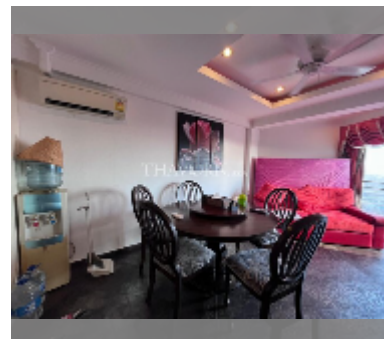

Condo for rent 1 bedroom 56 m² in Jomtien beach condominium, Pattaya

฿ 23,000

UNIT PARAMETERS:

UID	FR-242460
type	1 bedroom
size	56m²
floor	13
view	sea view
year contract	23,000 THB / month
security deposit	2 months
quality	good
equipment: furniture, household appliances, kitchen appliances, air conditioner, television, washing-machine, refrigerator	

PROJECT PARAMETERS:

district	Jomtien
buildings	5
floors	18
built in	1993

FACILITIES:

General information: highrise, open parking.

Swimming pool: swimming pool.

Chill zone: chill zone.

Health zone: gym.

Other: CCTV, security, minimart.