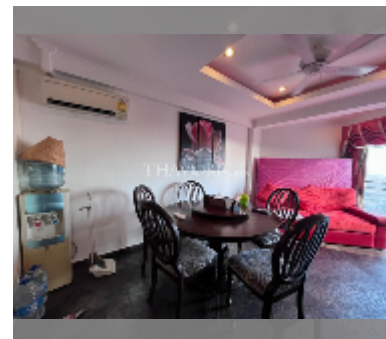

Condo for rent 1 bedroom 56 m² in Jomtien beach condominium, Pattaya

฿ 23,000

UNIT PARAMETERS:

UID	FR-242460
type	1 bedroom
size	56m²
floor	13
view	sea view
year contract	23,000 THB / month
security deposit	2 months
quality	good
equipment: furniture, household appliances, kitchen appliances, air conditioner, television, washing-machine, refrigerator	

PROJECT PARAMETERS:

district	Jomtien
buildings	5
floors	18
built in	1993

FACILITIES:

General information: highrise, open parking.

Swimming pool: swimming pool.

Chill zone: chill zone.

Health zone: gym.

Other: CCTV, security, minimart.