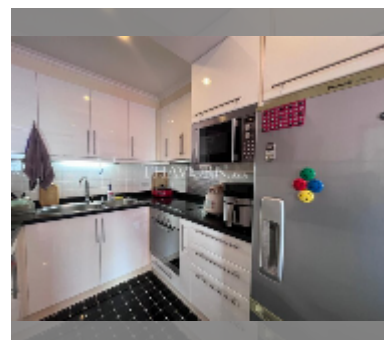

Condo for rent 1 bedroom 56 m² in Jomtien beach condominium, Pattaya

฿ 23,000

UNIT PARAMETERS:

UID	FR-242460
type	1 bedroom
size	56m²
floor	13
view	sea view
year contract	23,000 THB / month
security deposit	2 months
quality	good
equipment: furniture, household appliances, kitchen appliances, air conditioner, television, washing-machine, refrigerator	

PROJECT PARAMETERS:

district	Jomtien
buildings	5
floors	18
built in	1993

FACILITIES:

General information: highrise, open parking.

Swimming pool: swimming pool.

Chill zone: chill zone.

Health zone: gym.

Other: CCTV, security, minimart.