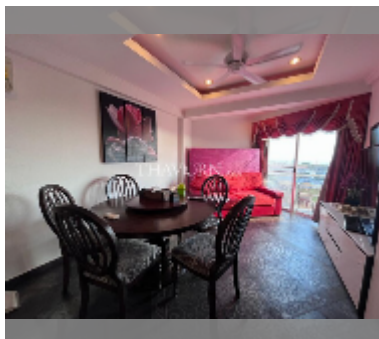

Condo for rent 1 bedroom 56 m² in Jomtien beach condominium, Pattaya

฿ 23,000

UNIT PARAMETERS:

UID	FR-242460
type	1 bedroom
size	56m²
floor	13
view	sea view
year contract	23,000 THB / month
security deposit	2 months
quality	good
equipment: furniture, household appliances, kitchen appliances, air conditioner, television, washing-machine, refrigerator	

PROJECT PARAMETERS:

district	Jomtien
buildings	5
floors	18
built in	1993

FACILITIES:

General information: highrise, open parking.

Swimming pool: swimming pool.

Chill zone: chill zone.

Health zone: gym.

Other: CCTV, security, minimart.