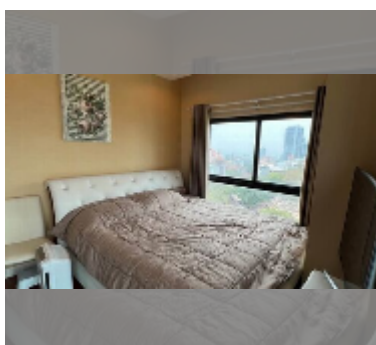

Condo for rent 2 bedroom 75 m² in The Axis, Pattaya

฿ 35,000

UNIT PARAMETERS:

UID	FR-242456
type	2 bedroom
size	75m²
floor	12
view	sea view
year contract	35,000 THB / month
security deposit	no have
quality	excellent
equipment: furniture, household appliances, kitchen appliances, air conditioner, television, refrigerator	

PROJECT PARAMETERS:

district	Thappraya
buildings	2
floors	20
built in	2013
maintenance	฿ 31,500/year

FACILITIES:

General information: highrise, open parking.

Swimming pool: swimming pool.

Chill zone: chill zone, garden, rooftop chillout.

Health zone: gym, sauna.

Other: lobby, clubhouse, kids playgarden, CCTV, security, minimart.