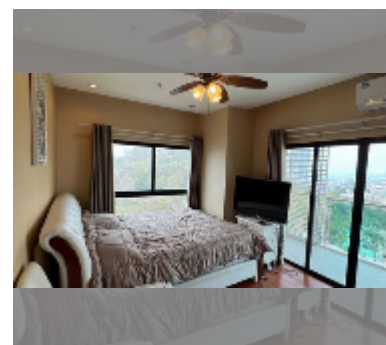

Condo for rent 2 bedroom 75 m² in The Axis, Pattaya

฿ 35,000

UNIT PARAMETERS:

UID	FR-242456
type	2 bedroom
size	75m²
floor	12
view	sea view
year contract	35,000 THB / month
security deposit	no have
quality	excellent
equipment: furniture, household appliances, kitchen appliances, air conditioner, television, refrigerator	

PROJECT PARAMETERS:

district	Thappraya
buildings	2
floors	20
built in	2013
maintenance	฿ 31,500/year

FACILITIES:

General information: highrise, open parking.

Swimming pool: swimming pool.

Chill zone: chill zone, garden, rooftop chillout.

Health zone: gym, sauna.

Other: lobby, clubhouse, kids playgarden, CCTV, security, minimart.