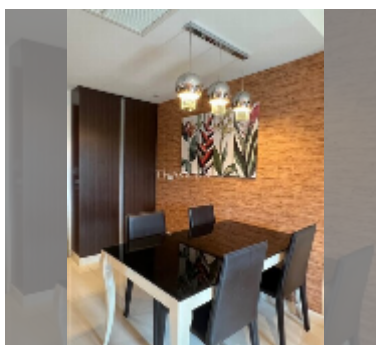

Condo for rent 2 bedroom 75 m² in The Axis, Pattaya

฿ 35,000

UNIT PARAMETERS:

UID	FR-242456
type	2 bedroom
size	75m²
floor	12
view	sea view
year contract	35,000 THB / month
security deposit	no have
quality	excellent
equipment: furniture, household appliances, kitchen appliances, air conditioner, television, refrigerator	

PROJECT PARAMETERS:

district	Thappraya
buildings	2
floors	20
built in	2013
maintenance	฿ 31,500/year

FACILITIES:

General information: highrise, open parking.

Swimming pool: swimming pool.

Chill zone: chill zone, garden, rooftop chillout.

Health zone: gym, sauna.

Other: lobby, clubhouse, kids playgarden, CCTV, security, minimart.