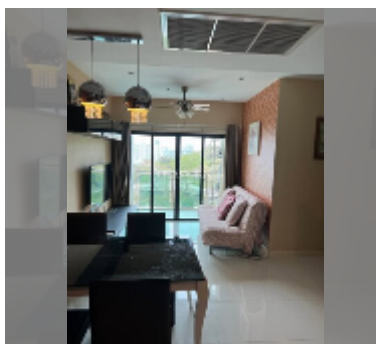

Condo for rent 2 bedroom 75 m² in The Axis, Pattaya

฿ 35,000

UNIT PARAMETERS:

UID	FR-242456
type	2 bedroom
size	75m ²
floor	12
view	sea view
year contract	35,000 THB / month
security deposit	no have
quality	excellent
equipment: furniture, household appliances, kitchen appliances, air conditioner, television, refrigerator	

Health zone: gym, sauna.

Other: lobby, clubhouse, kids playgarden, CCTV, security, minimart.

details