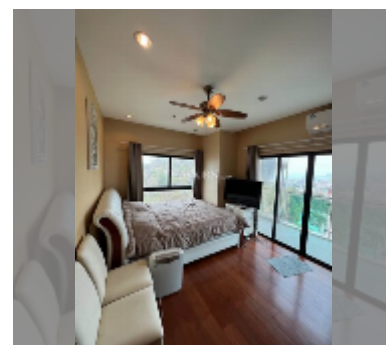

Condo for rent 2 bedroom 75 m² in The Axis, Pattaya

฿ 35,000

UNIT PARAMETERS:

UID	FR-242456
type	2 bedroom
size	75m²
floor	12
view	sea view
year contract	35,000 THB / month
security deposit	no have
quality	excellent
equipment: furniture, household appliances, kitchen appliances, air conditioner, television, refrigerator	

PROJECT PARAMETERS:

district	Thappraya
buildings	2
floors	20
built in	2013
maintenance	฿ 31,500/year

FACILITIES:

General information: highrise, open parking.

Swimming pool: swimming pool.

Chill zone: chill zone, garden, rooftop chillout.

Health zone: gym, sauna.

Other: lobby, clubhouse, kids playgarden, CCTV, security, minimart.