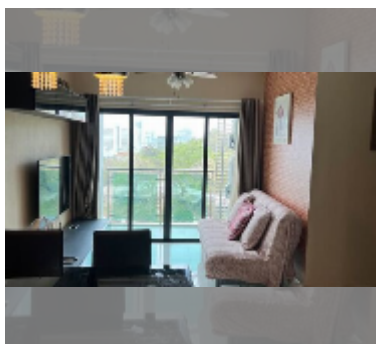

Condo for rent 2 bedroom 75 m² in The Axis, Pattaya

฿ 35,000

UNIT PARAMETERS:

UID	FR-242456
type	2 bedroom
size	75m²
floor	12
view	sea view
year contract	35,000 THB / month
security deposit	no have
quality	excellent
equipment: furniture, household appliances, kitchen appliances, air conditioner, television, refrigerator	

PROJECT PARAMETERS:

district	Thappraya
buildings	2
floors	20
built in	2013
maintenance	฿ 31,500/year

FACILITIES:

General information: highrise, open parking.

Swimming pool: swimming pool.

Chill zone: chill zone, garden, rooftop chillout.

Health zone: gym, sauna.

Other: lobby, clubhouse, kids playgarden, CCTV, security, minimart.