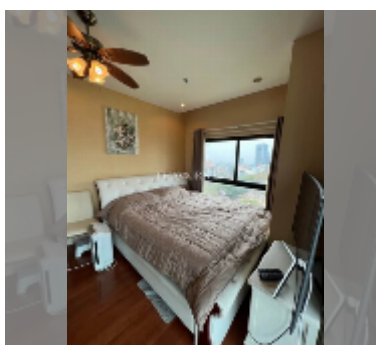

Condo for rent 2 bedroom 75 m² in The Axis, Pattaya

฿ 35,000

UNIT PARAMETERS:

UID	FR-242456
type	2 bedroom
size	75m²
floor	12
view	sea view
year contract	35,000 THB / month
security deposit	no have
quality	excellent
equipment: furniture, household appliances, kitchen appliances, air conditioner, television, refrigerator	

PROJECT PARAMETERS:

district	Thappraya
buildings	2
floors	20
built in	2013
maintenance	฿ 31,500/year

FACILITIES:

General information: highrise, open parking.

Swimming pool: swimming pool.

Chill zone: chill zone, garden, rooftop chillout.

Health zone: gym, sauna.

Other: lobby, clubhouse, kids playgarden, CCTV, security, minimart.