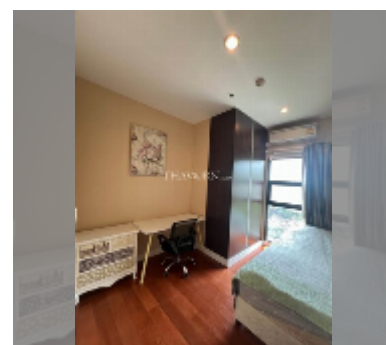

Condo for rent 2 bedroom 75 m² in The Axis, Pattaya

฿ 35,000

UNIT PARAMETERS:

UID	FR-242456
type	2 bedroom
size	75m²
floor	12
view	sea view
year contract	35,000 THB / month
security deposit	no have
quality	excellent
equipment: furniture, household appliances, kitchen appliances, air conditioner, television, refrigerator	

PROJECT PARAMETERS:

district	Thappraya
buildings	2
floors	20
built in	2013
maintenance	฿ 31,500/year

FACILITIES:

General information: highrise, open parking.

Swimming pool: swimming pool.

Chill zone: chill zone, garden, rooftop chillout.

Health zone: gym, sauna.

Other: lobby, clubhouse, kids playgarden, CCTV, security, minimart.