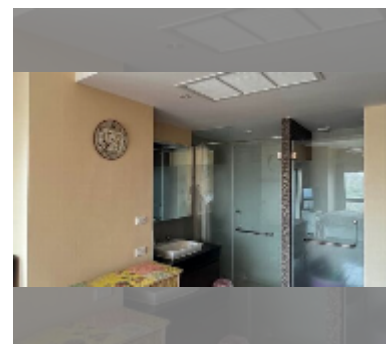

Condo for rent 2 bedroom 75 m² in The Axis, Pattaya

฿ 35,000

UNIT PARAMETERS:

UID	FR-242456
type	2 bedroom
size	75m ²
floor	12
view	sea view
year contract	35,000 THB / month
security deposit	no have
quality	excellent
equipment: furniture, household appliances, kitchen appliances, air conditioner, television, refrigerator	

Health zone: gym, sauna.

Other: lobby, clubhouse, kids playgarden, CCTV, security, minimart.

details