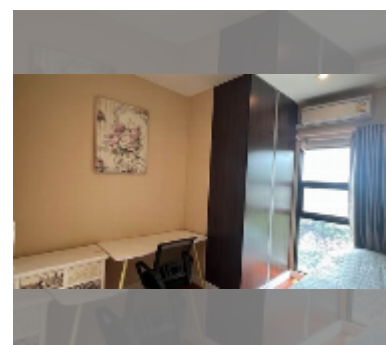

Condo for rent 2 bedroom 75 m² in The Axis, Pattaya

฿ 35,000

UNIT PARAMETERS:

UID	FR-242456
type	2 bedroom
size	75m²
floor	12
view	sea view
year contract	35,000 THB / month
security deposit	no have
quality	excellent
equipment: furniture, household appliances, kitchen appliances, air conditioner, television, refrigerator	

PROJECT PARAMETERS:

district	Thappraya
buildings	2
floors	20
built in	2013
maintenance	฿ 31,500/year

FACILITIES:

General information: highrise, open parking.

Swimming pool: swimming pool.

Chill zone: chill zone, garden, rooftop chillout.

Health zone: gym, sauna.

Other: lobby, clubhouse, kids playgarden, CCTV, security, minimart.