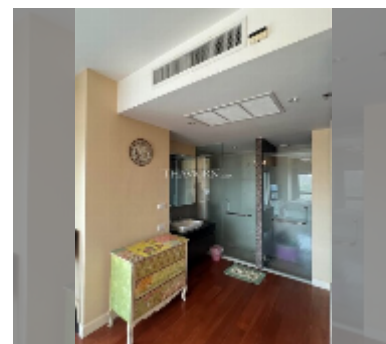

Condo for rent 2 bedroom 75 m² in The Axis, Pattaya

฿ 35,000

UNIT PARAMETERS:

UID	FR-242456
type	2 bedroom
size	75m ²
floor	12
view	sea view
year contract	35,000 THB / month
security deposit	no have
quality	excellent
equipment: furniture, household appliances, kitchen appliances, air conditioner, television, refrigerator	

Health zone: gym, sauna.

Other: lobby, clubhouse, kids playgarden, CCTV, security, minimart.

details