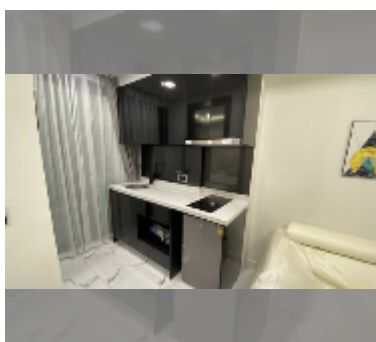

Condo for rent 1 bedroom 29 m² in Arcadia Millennium Tower, Pattaya

฿ 16,000

UNIT PARAMETERS:

UID	FR-242455
type	1 bedroom
size	29m ²
floor	23
view	sea view
year contract	16,000 THB / month
security deposit	no have
equipment: furniture, household appliances, kitchen appliances, air conditioner, television, washing-machine, refrigerator	

PROJECT PARAMETERS:

district	Central Pattaya
buildings	1
floors	46
built in	2021
maintenance	฿ 13,920/year

FACILITIES:

General information: highrise, open parking.

Swimming pool: swimming pool, rooftop pool.

Chill zone: chill zone, garden, rooftop chillout.

Health zone: gym, sauna, SPA.

Other: lobby, games room, CCTV, security, laundry.

details