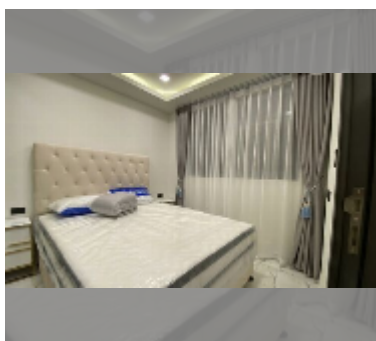

Condo for rent 1 bedroom 29 m² in Arcadia Millennium Tower, Pattaya

฿ 16,000

UNIT PARAMETERS:

UID	FR-242455
type	1 bedroom
size	29m²
floor	23
view	sea view
year contract	16,000 THB / month
security deposit	no have
equipment: furniture, household appliances, kitchen appliances, air conditioner, television, washing-machine, refrigerator	

PROJECT PARAMETERS:

district	Central Pattaya
buildings	1
floors	46
built in	2021
maintenance	฿ 13,920/year

FACILITIES:

General information: highrise, open parking.

Swimming pool: swimming pool, rooftop pool.

Chill zone: chill zone, garden, rooftop chillout.

Health zone: gym, sauna, SPA.

Other: lobby, games room, CCTV, security, laundry.