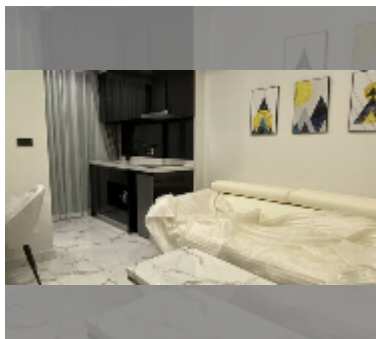

Condo for rent 1 bedroom 29 m² in Arcadia Millennium Tower, Pattaya

฿ 16,000

UNIT PARAMETERS:

UID	FR-242455
type	1 bedroom
size	29m²
floor	23
view	sea view
year contract	16,000 THB / month
security deposit	no have
equipment: furniture, household appliances, kitchen appliances, air conditioner, television, washing-machine, refrigerator	

PROJECT PARAMETERS:

district	Central Pattaya
buildings	1
floors	46
built in	2021
maintenance	฿ 13,920/year

FACILITIES:

General information: highrise, open parking.

Swimming pool: swimming pool, rooftop pool.

Chill zone: chill zone, garden, rooftop chillout.

Health zone: gym, sauna, SPA.

Other: lobby, games room, CCTV, security, laundry.