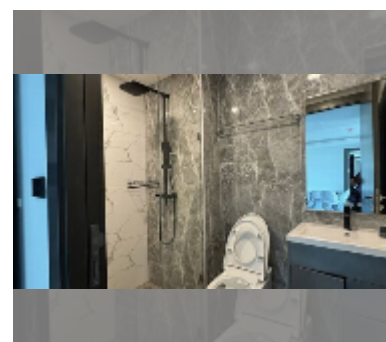

Condo for rent 2 bedroom 58 m² in Arcadia Millennium Tower, Pattaya

฿ 33,000

UNIT PARAMETERS:

UID	FR-242452
type	2 bedroom
size	58m ²
floor	23
view	sea view
year contract	33,000 THB / month
security deposit	2 months
quality	good
equipment: furniture, household appliances, kitchen appliances, air conditioner, television, washing-machine, refrigerator	

Chill zone: chill zone, garden, rooftop chillout.

Health zone: gym, sauna, SPA.

Other: lobby, games room, CCTV, security, laundry.

details