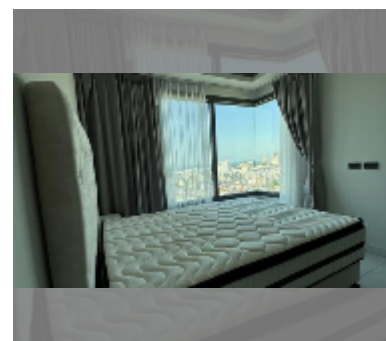

Condo for rent 2 bedroom 58 m² in Arcadia Millennium Tower, Pattaya

฿ 33,000

UNIT PARAMETERS:

UID	FR-242452
type	2 bedroom
size	58m²
floor	23
view	sea view
year contract	33,000 THB / month
security deposit	2 months
quality	good
equipment: furniture, household appliances, kitchen appliances, air conditioner, television, washing-machine, refrigerator	

PROJECT PARAMETERS:

district	Central Pattaya
buildings	1
floors	46
built in	2021
maintenance	฿ 27,840/year

FACILITIES:

General information: highrise, open parking.

Swimming pool: swimming pool, rooftop pool.

Chill zone: chill zone, garden, rooftop chillout.

Health zone: gym, sauna, SPA.

Other: lobby, games room, CCTV, security, laundry.