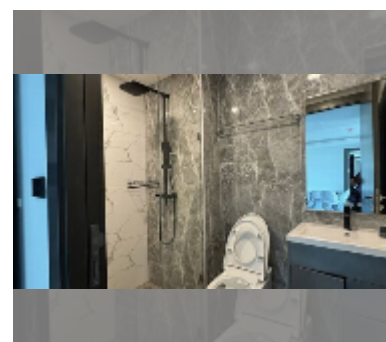

## Condo for rent 2 bedroom 58 m<sup>2</sup> in Arcadia Millennium Tower, Pattaya

**฿ 33,000**

**UNIT PARAMETERS:**

UID	FR-242452
type	2 bedroom
size	58m <sup>2</sup>
floor	23
view	sea view
year contract	33,000 THB / month
security deposit	2 months
quality	good
equipment: furniture, household appliances, kitchen appliances, air conditioner, television, washing-machine, refrigerator	

Chill zone: chill zone, garden, rooftop chillout.

Health zone: gym, sauna, SPA.

Other: lobby, games room, CCTV, security, laundry.

details