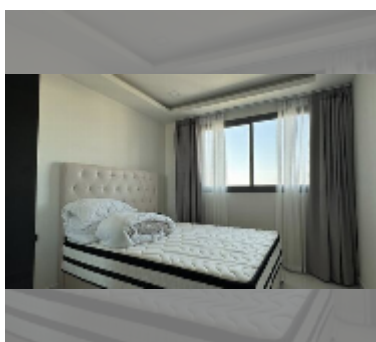

Condo for rent 2 bedroom 58 m² in Arcadia Millennium Tower, Pattaya

฿ 33,000

UNIT PARAMETERS:

UID	FR-242452
type	2 bedroom
size	58m²
floor	23
view	sea view
year contract	33,000 THB / month
security deposit	2 months
quality	good
equipment: furniture, household appliances, kitchen appliances, air conditioner, television, washing-machine, refrigerator	

PROJECT PARAMETERS:

district	Central Pattaya
buildings	1
floors	46
built in	2021
maintenance	฿ 27,840/year

FACILITIES:

General information: highrise, open parking.

Swimming pool: swimming pool, rooftop pool.

Chill zone: chill zone, garden, rooftop chillout.

Health zone: gym, sauna, SPA.

Other: lobby, games room, CCTV, security, laundry.