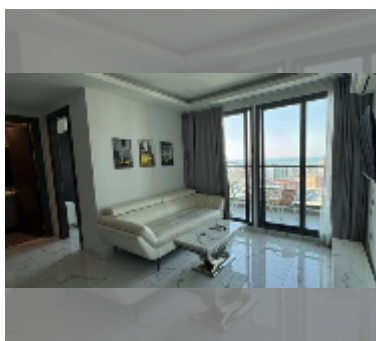

Condo for rent 2 bedroom 58 m² in Arcadia Millennium Tower, Pattaya

฿ 33,000

UNIT PARAMETERS:

UID	FR-242452
type	2 bedroom
size	58m²
floor	23
view	sea view
year contract	33,000 THB / month
security deposit	2 months
quality	good
equipment: furniture, household appliances, kitchen appliances, air conditioner, television, washing-machine, refrigerator	

PROJECT PARAMETERS:

district	Central Pattaya
buildings	1
floors	46
built in	2021
maintenance	฿ 27,840/year

FACILITIES:

General information: highrise, open parking.

Swimming pool: swimming pool, rooftop pool.

Chill zone: chill zone, garden, rooftop chillout.

Health zone: gym, sauna, SPA.

Other: lobby, games room, CCTV, security, laundry.